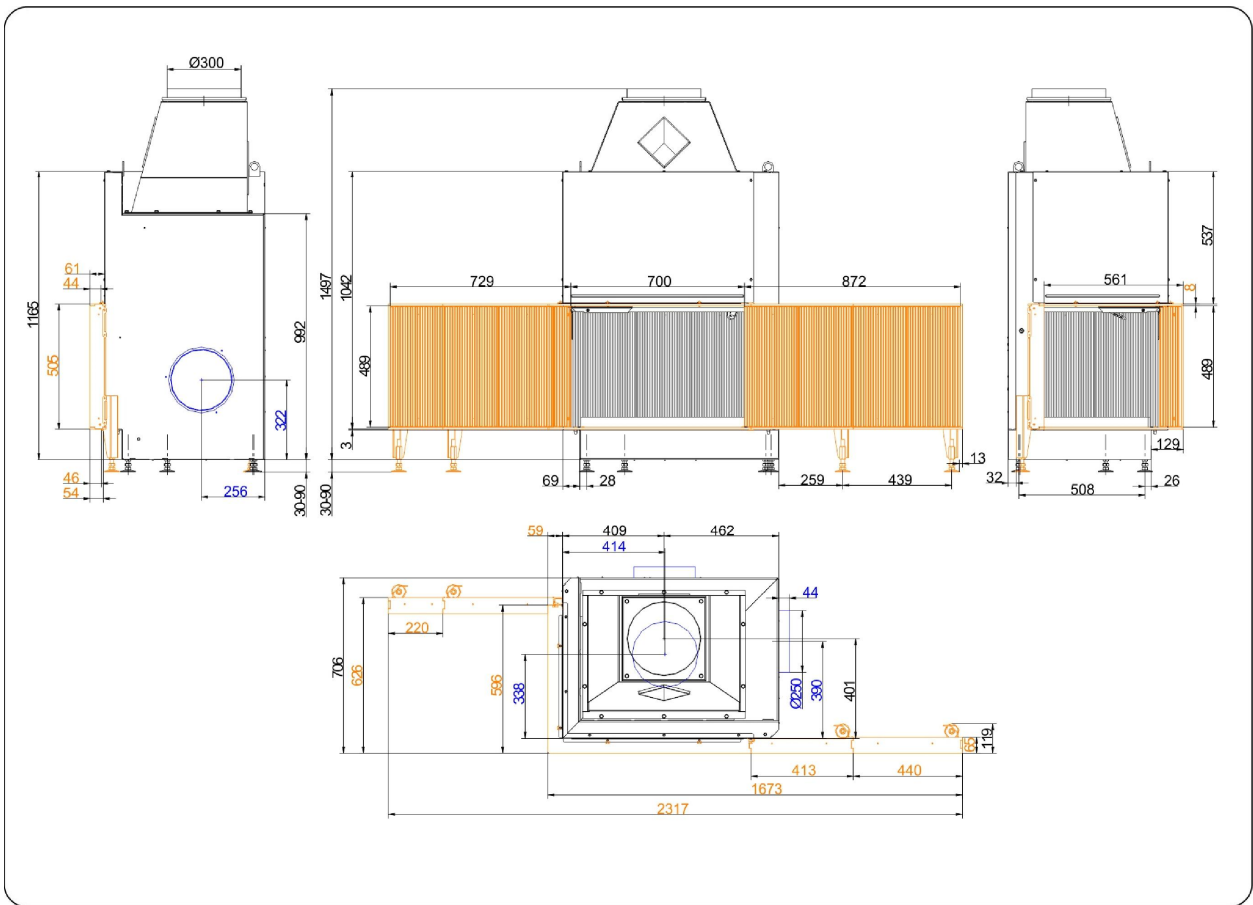

## Urfeuer® Eck 50/66/44

State: 15.09.2016

**BRUNNER**<sup>®</sup>  
*made in germany.*

Dimension sheet | **Urfeuer® Eck 50/66/44**

We suggest for CAD planing Palette CAD. Permanent updated drawings: [www.brunner.de](http://www.brunner.de)  
 Frames / front versions are marked colored.

Dimension sheet | **Urfeuer® Eck 50/66/44**

We suggest for CAD planing Palette CAD. Permanent updated drawings: [www.brunner.de](http://www.brunner.de)  
 Frames / front versions are marked colored.

Dimension sheet | **Urfeuer® Eck 50/66/44**