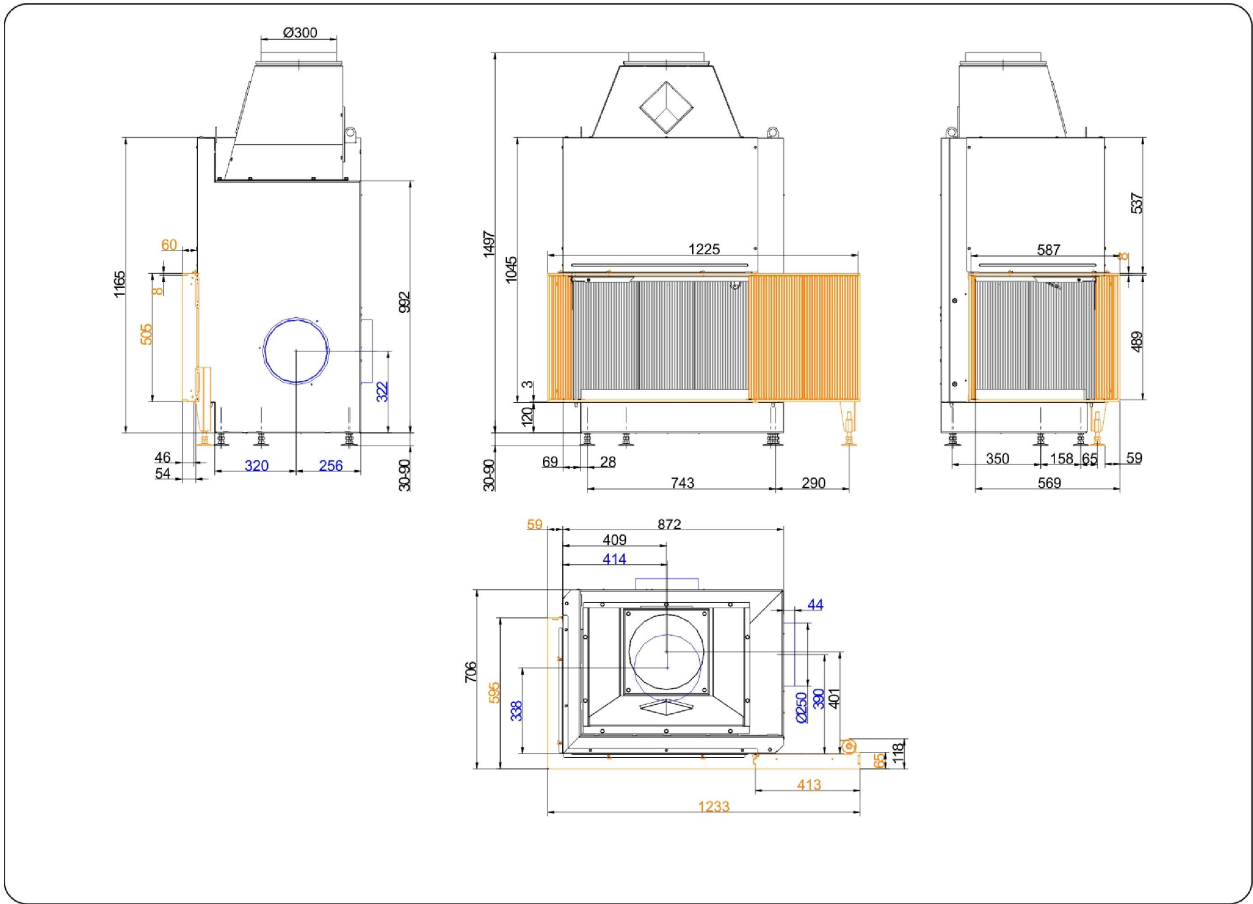

## Urfeuer® Eck 50/66/44

State: 15.09.2016

**BRUNNER**<sup>®</sup>  
*made in germany.*

Dimension sheet | **Urfeuer® Eck 50/66/44**

We suggest for CAD planing Palette CAD. Permanent updated drawings: [www.brunner.de](http://www.brunner.de)  
 Frames / front versions are marked colored.

Dimension sheet | **Urfeuer® Eck 50/66/44**

We suggest for CAD planing Palette CAD. Permanent updated drawings: [www.brunner.de](http://www.brunner.de)  
 Frames / front versions are marked colored.

Dimension sheet | **Urfeuer® Eck 50/66/44**