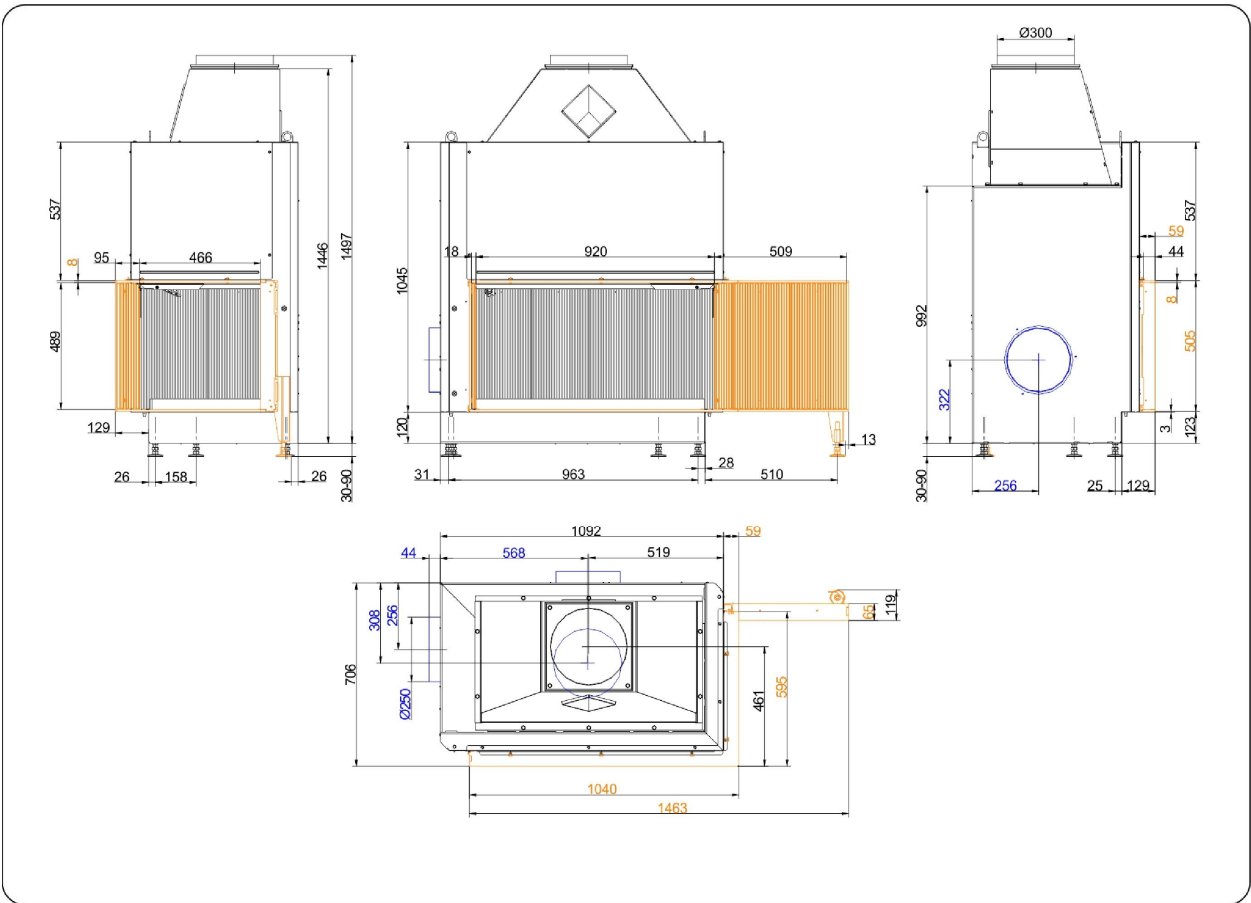

## Urfeuer® Eck 50/66/44

State: 15.09.2016

**BRUNNER**<sup>®</sup>  
*made in germany.*

Dimension sheet | **Urfeuer® Eck 50/66/44**

We suggest for CAD planing Palette CAD. Permanent updated drawings: [www.brunner.de](http://www.brunner.de)  
 Frames / front versions are marked colored.

Dimension sheet | **Urfeuer® Eck 50/66/44**

We suggest for CAD planing Palette CAD. Permanent updated drawings: [www.brunner.de](http://www.brunner.de)  
 Frames / front versions are marked colored.

Dimension sheet | **Urfeuer® Eck 50/66/44**

We suggest for CAD planing Palette CAD. Permanent updated drawings: [www.brunner.de](http://www.brunner.de)  
 Frames / front versions are marked colored.

Dimension sheet | **Urfeuer® Eck 50/66/44**

We suggest for CAD planing Palette CAD. Permanent updated drawings: [www.brunner.de](http://www.brunner.de)  
 Frames / front versions are marked colored.