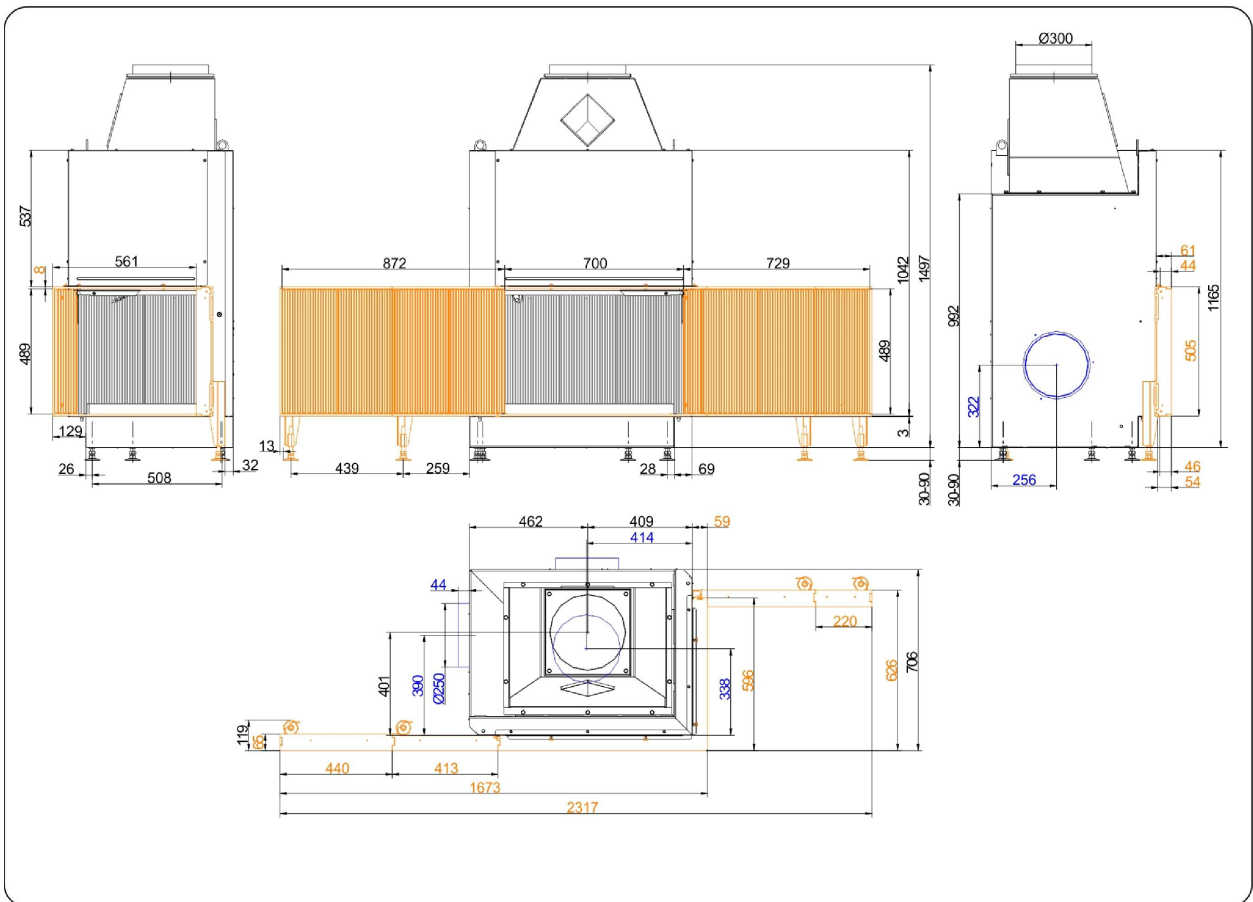

Dimension sheet | **Urfeuer® Eck 50/66/44**

We suggest for CAD planing Palette CAD. Permanent updated drawings: www.brunner.de
Frames / front versions are marked colored.