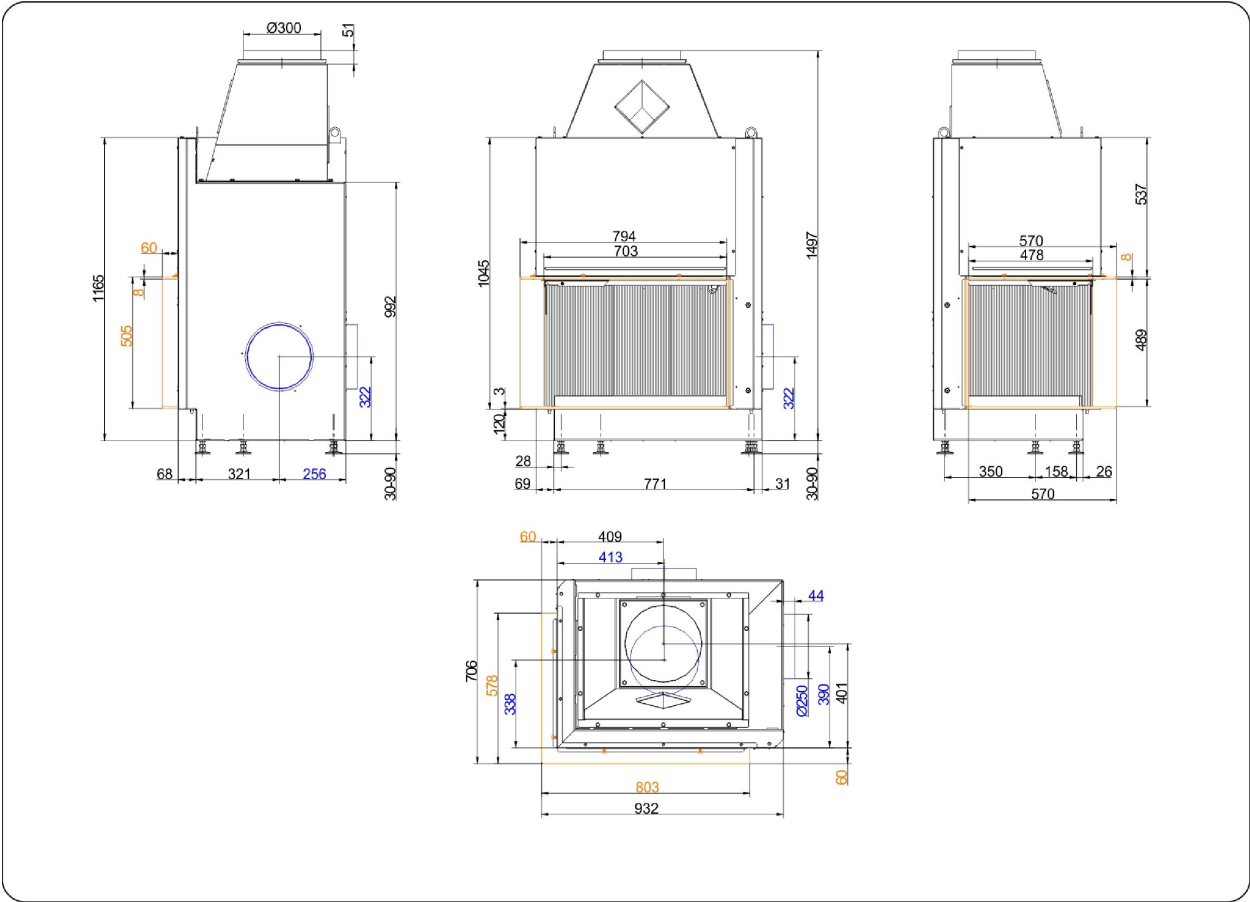

## Urfeuer® Eck 50/66/44

State: 15.09.2016

**BRUNNER**<sup>®</sup>  
*made in germany.*

Dimension sheet | **Urfeuer® Eck 50/66/44**

We suggest for CAD planing Palette CAD. Permanent updated drawings: [www.brunner.de](http://www.brunner.de)  
 Frames / front versions are marked colored.

Dimension sheet | **Urfeuer® Eck 50/66/44**

We suggest for CAD planing Palette CAD. Permanent updated drawings: [www.brunner.de](http://www.brunner.de)  
 Frames / front versions are marked colored.

Dimension sheet | **Urfeuer® Eck 50/66/44**