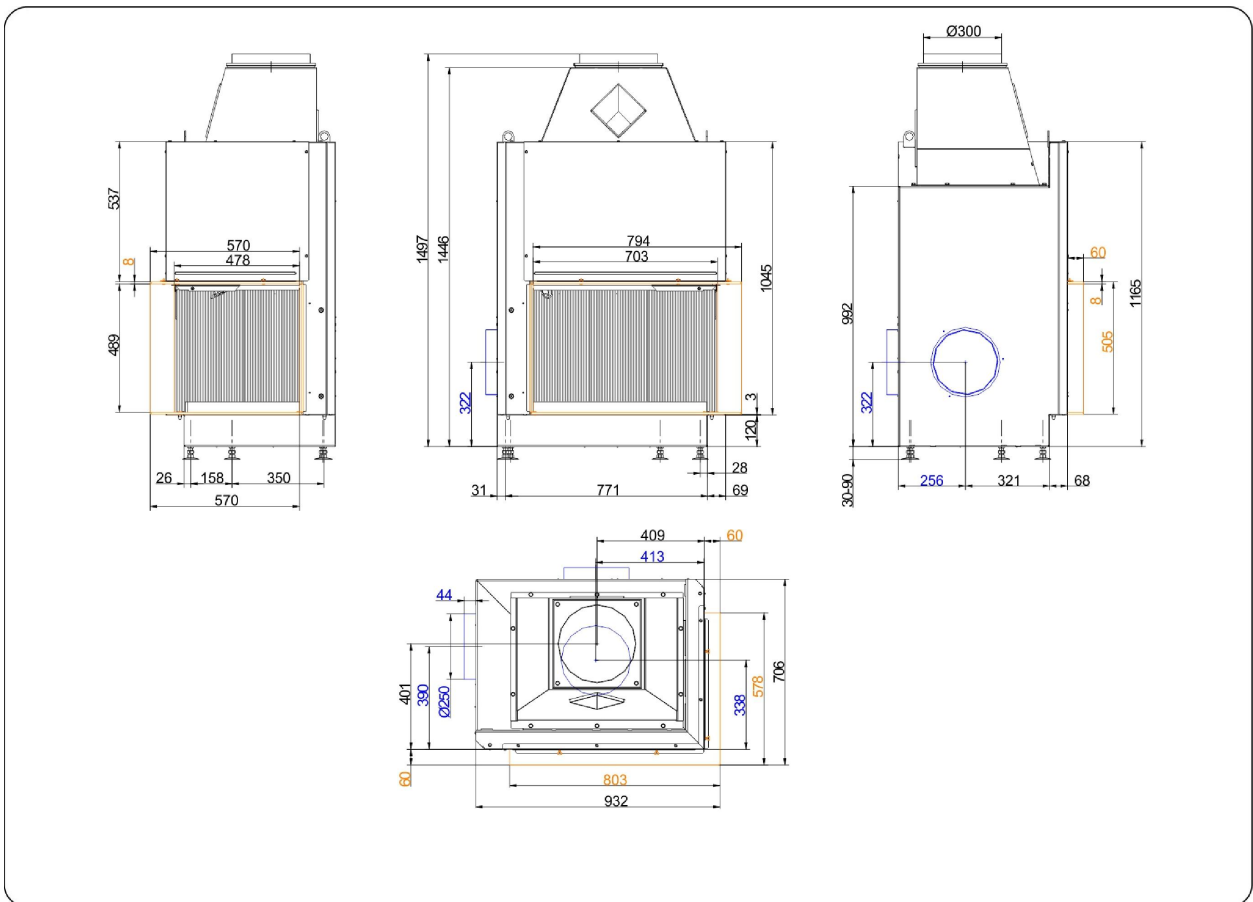

## Urfeuer® Eck 50/66/44

State: 15.09.2016

**BRUNNER**<sup>®</sup>  
*made in germany.*

Dimension sheet | **Urfeuer® Eck 50/66/44**

We suggest for CAD planing Palette CAD. Permanent updated drawings: [www.brunner.de](http://www.brunner.de)  
 Frames / front versions are marked colored.

Dimension sheet | **Urfeuer® Eck 50/66/44**

We suggest for CAD planing Palette CAD. Permanent updated drawings: [www.brunner.de](http://www.brunner.de)  
 Frames / front versions are marked colored.

Dimension sheet | **Urfeuer® Eck 50/66/44**