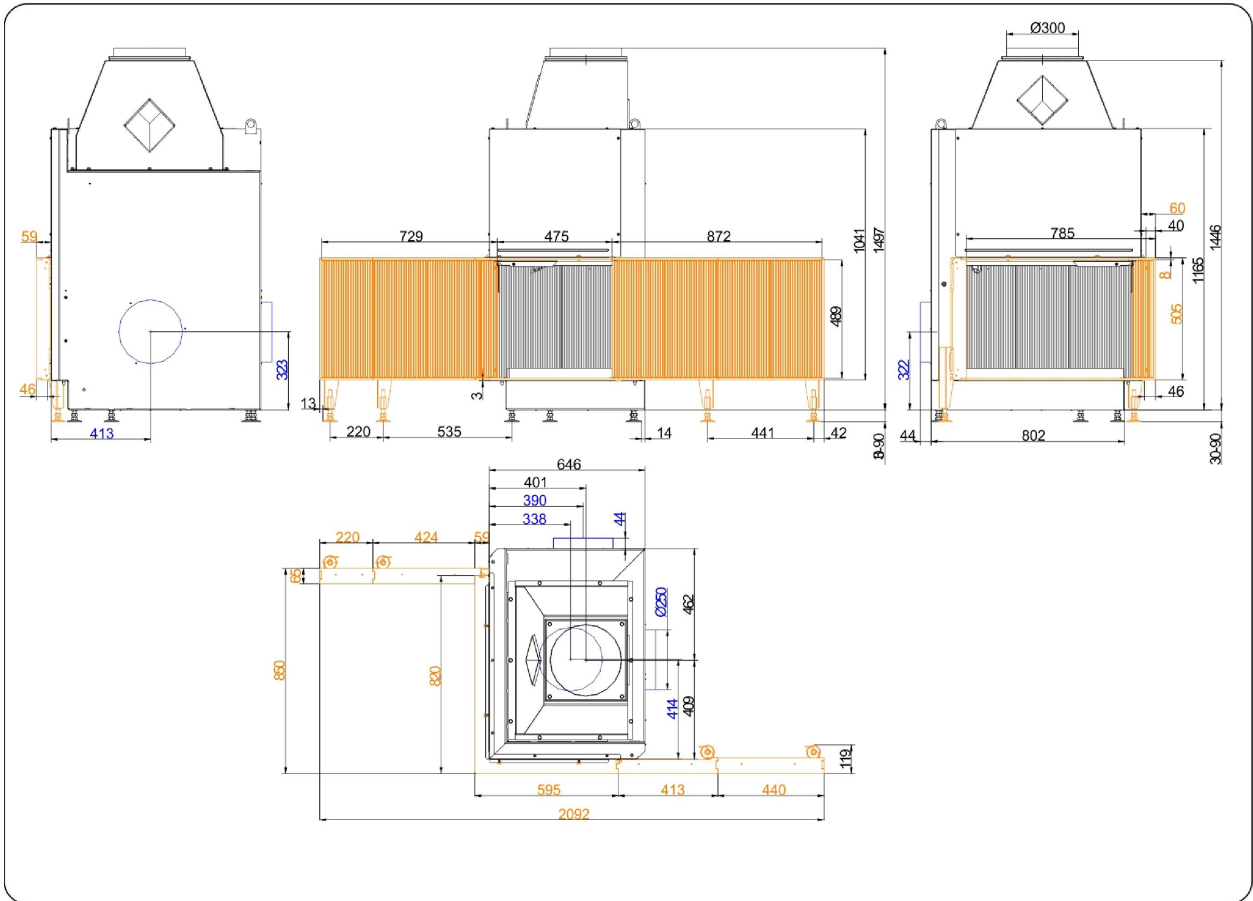

Dimension sheet | **Urfeuer® Eck 50/66/44**

We suggest for CAD planing Palette CAD. Permanent updated drawings: www.brunner.de
Frames / front versions are marked colored.