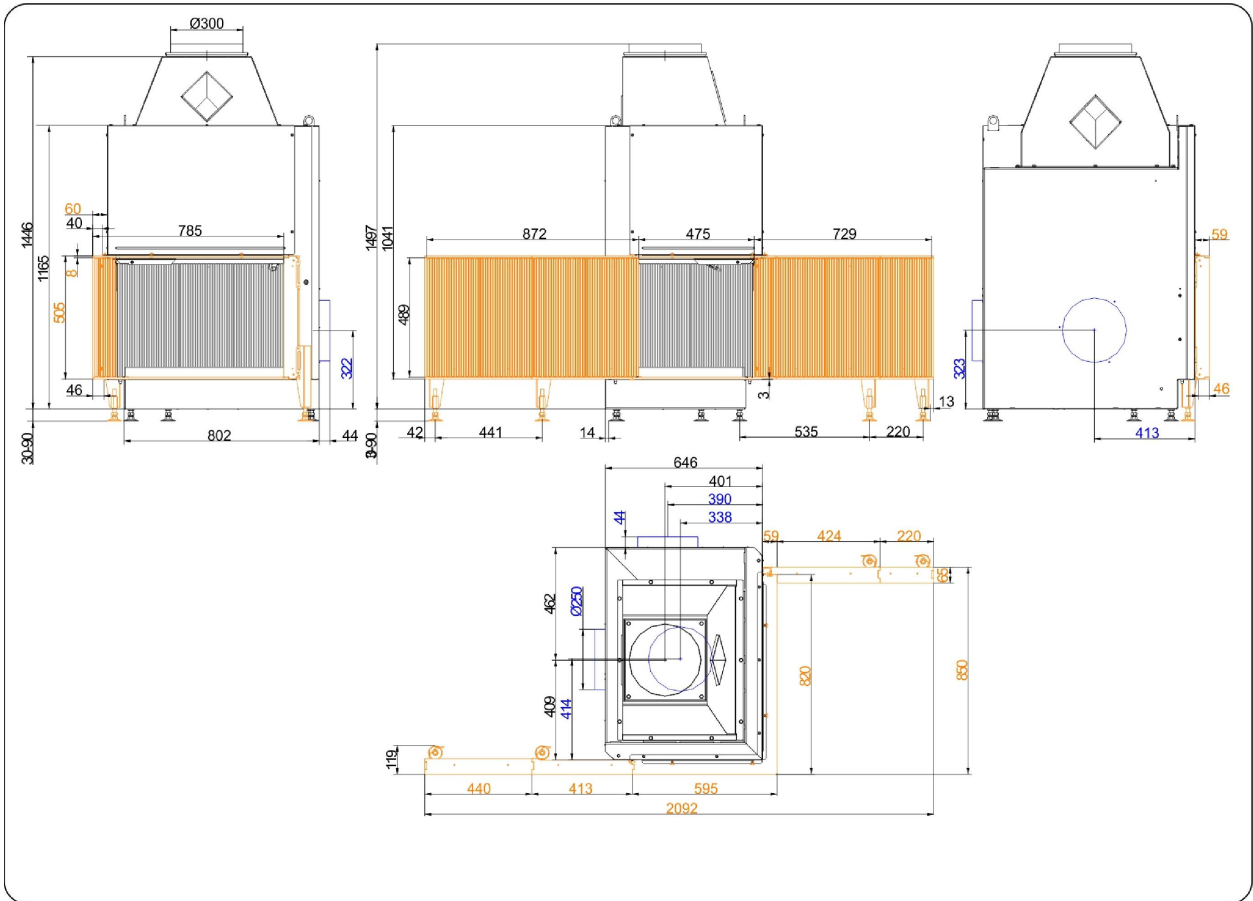

## Urfeuer® Eck 50/66/44

State: 15.09.2016

**BRUNNER**<sup>®</sup>  
*made in germany.*

Dimension sheet | **Urfeuer® Eck 50/66/44**

We suggest for CAD planing Palette CAD. Permanent updated drawings: [www.brunner.de](http://www.brunner.de)  
 Frames / front versions are marked colored.

Dimension sheet | **Urfeuer® Eck 50/66/44**

We suggest for CAD planing Palette CAD. Permanent updated drawings: [www.brunner.de](http://www.brunner.de)  
 Frames / front versions are marked colored.

Dimension sheet | **Urfeuer® Eck 50/66/44**