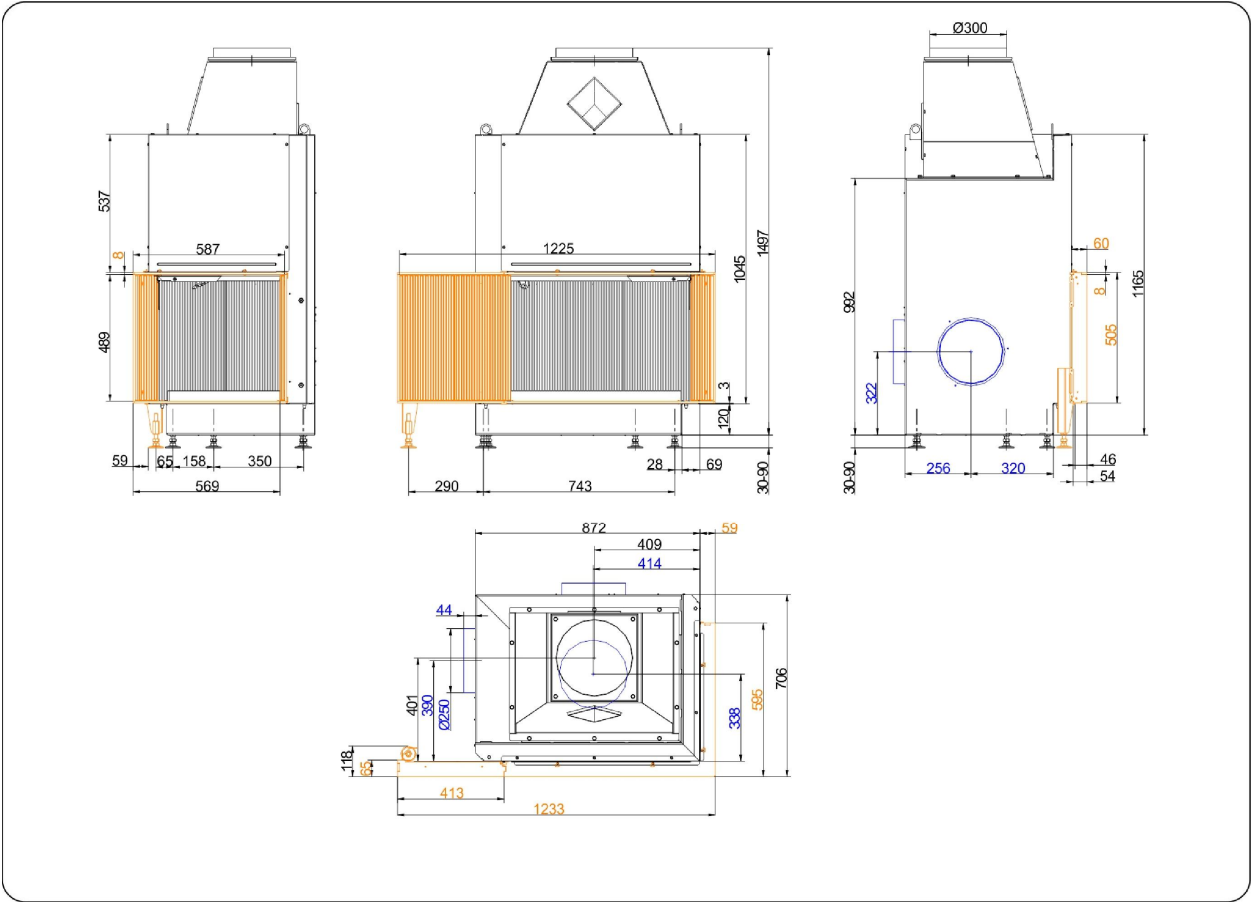

## Urfeuer® Eck 50/66/44

State: 15.09.2016

**BRUNNER**<sup>®</sup>  
*made in germany.*

Dimension sheet | **Urfeuer® Eck 50/66/44**

We suggest for CAD planing Palette CAD. Permanent updated drawings: [www.brunner.de](http://www.brunner.de)  
 Frames / front versions are marked colored.

Dimension sheet | **Urfeuer® Eck 50/66/44**

We suggest for CAD planing Palette CAD. Permanent updated drawings: [www.brunner.de](http://www.brunner.de)  
 Frames / front versions are marked colored.

Dimension sheet | **Urfeuer® Eck 50/66/44**

We suggest for CAD planing Palette CAD. Permanent updated drawings: [www.brunner.de](http://www.brunner.de)  
 Frames / front versions are marked colored.

Dimension sheet | **Urfeuer® Eck 50/66/44**

We suggest for CAD planing Palette CAD. Permanent updated drawings: [www.brunner.de](http://www.brunner.de)  
 Frames / front versions are marked colored.