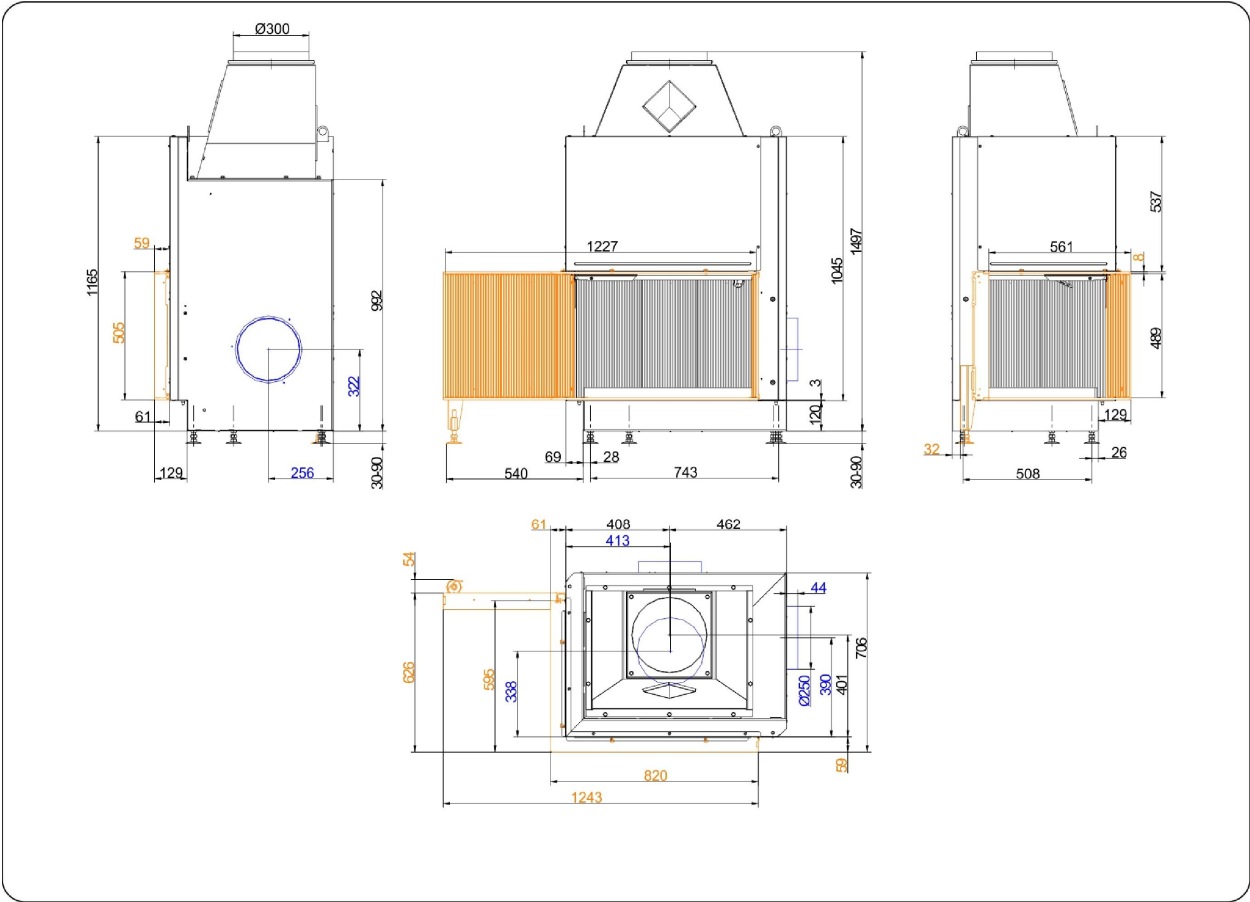

## Urfeuer® Eck 50/66/44

State: 15.09.2016

**BRUNNER**<sup>®</sup>  
*made in germany.*

Dimension sheet | **Urfeuer® Eck 50/66/44**

We suggest for CAD planing Palette CAD. Permanent updated drawings: [www.brunner.de](http://www.brunner.de)  
 Frames / front versions are marked colored.

Dimension sheet | **Urfeuer® Eck 50/66/44**

We suggest for CAD planing Palette CAD. Permanent updated drawings: [www.brunner.de](http://www.brunner.de)  
 Frames / front versions are marked colored.

Dimension sheet | **Urfeuer® Eck 50/66/44**