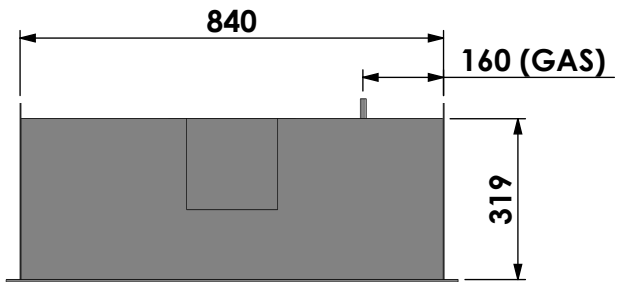

U.K. only !

Bellfires - Hallenstraat 17
5531 AB Bladel - Netherlands
Tel. +31 (0) 497 33 92 00
Fax. +31 (0) 497 33 92 10
Email: info@bellfires.com

Name: **Unica 2-90 Unlined flue- Back opening 35mm**

Modifications reserved

Projection: American

Scale: 1:15
Unit: mm

Version: 0