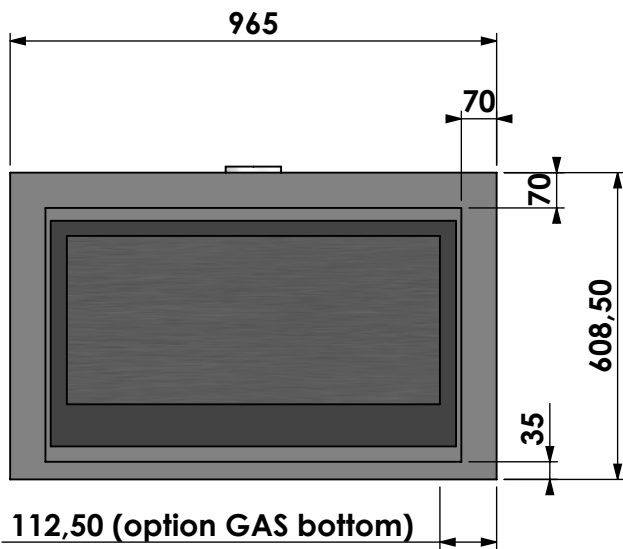

Name: **Unica 2-90 with fan Unlined flue- Back opening 35mm**

**Modifications reserved**

Projection:  
American

Scale: **1:15**  
Unit: **mm**

Version: **0**

Bellfires - Hallenstraat 17  
 5531 AB Bladel - Netherlands  
 Tel. +31 (0) 497 33 92 00  
 Fax. +31 (0) 497 33 92 10  
 Email: info@bellfires.com

Name: **Unica 2-90 with fan Lined flue- Top con 70mm**

Modifications reserved

Projection: American

Scale: 1:15  
 Unit: mm

Version: 0