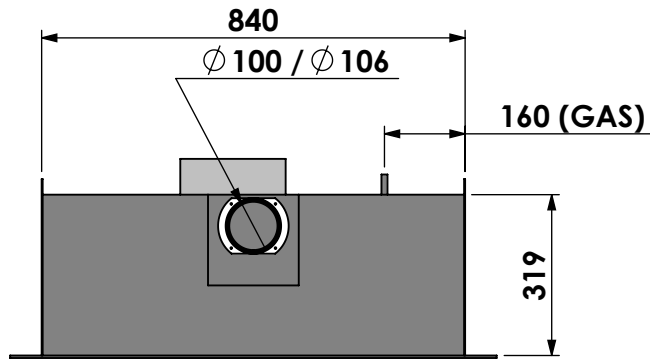

Name: **Unica 2-90 with fan Unlined flue- Back opening 35mm**

**Modifications reserved**

Projection:  
American

Scale: **1:15**  
Unit: **mm**

Version: **0**

Bellfires - Hallenstraat 17  
 5531 AB Bladel - Netherlands  
 Tel. +31 (0) 497 33 92 00  
 Fax. +31 (0) 497 33 92 10  
 Email: info@bellfires.com

Name: **Unica 2-90 with fan Lined flue- Top con 70mm**

Modifications reserved

Projection: American

Scale: 1:15  
 Unit: mm

Version: 0