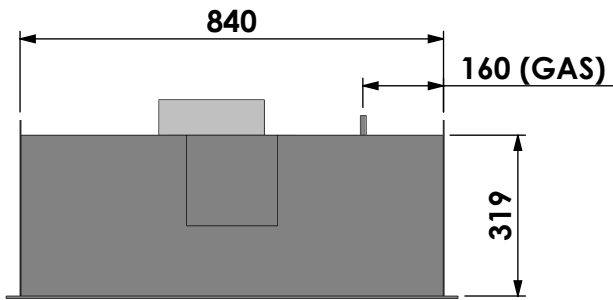

Name: **Unica 2-90 Unlined flue- Back opening 35mm**

Modifications reserved

Projection: American

Scale: 1:15  
Unit: mm

Version: 0

**U.K. only !**

Bellfires - Hallenstraat 17  
5531 AB Bladel - Netherlands  
Tel. +31 (0) 497 33 92 00  
Fax. +31 (0) 497 33 92 10  
Email: info@bellfires.com