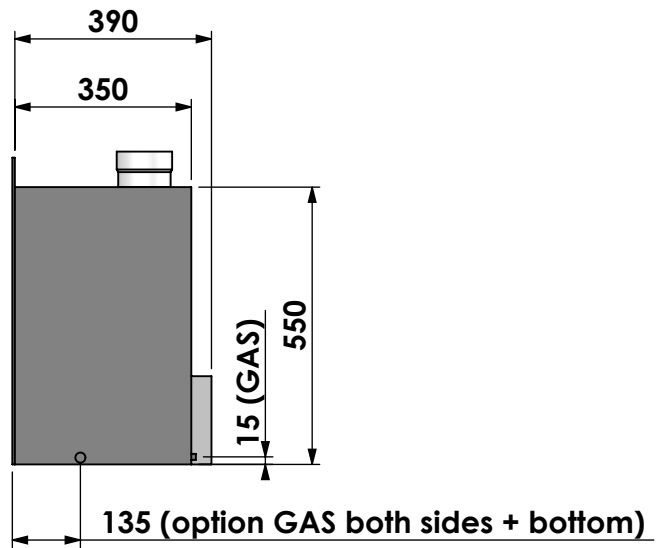

Name: **Unica 2-90 with fan Unlined flue- Back opening 35mm**

**Modifications reserved**

Projection:  
American

Scale: **1:15**  
Unit: **mm**

Version: **0**

Bellfires - Hallenstraat 17  
 5531 AB Bladel - Netherlands  
 Tel. +31 (0) 497 33 92 00  
 Fax. +31 (0) 497 33 92 10  
 Email: info@bellfires.com

Name: **Unica 2-90 with fan Lined flue- Top con 70mm**

Modifications reserved

Projection: American

Scale: 1:15  
 Unit: mm

Version: 0