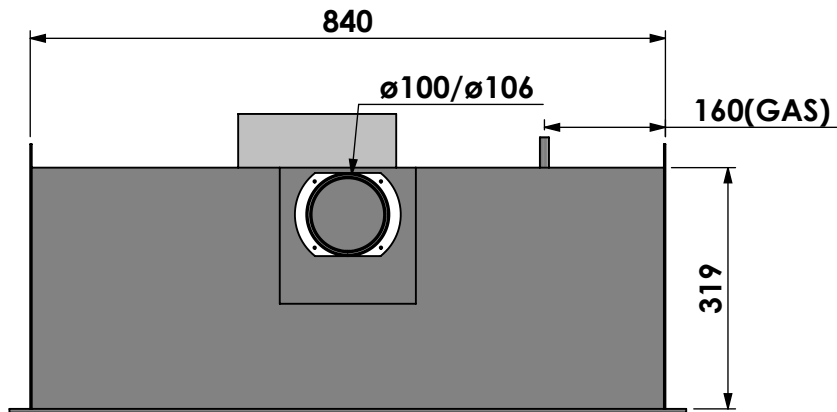

Projection: American

Scale: 1:10  
 Unit: mm

Version: 0

Bellfires - Hallenstraat 17  
 5531 AB Bladel - Netherlands  
 Tel. +31 (0) 497 33 92 00  
 Fax. +31 (0) 497 33 92 10  
 Email: info@bellfires.com

Name: **Unica 2-90 with fan Lined flue- Top con 35mm**

Name: **Unica 2-90 Unlined flue- Back opening 35mm**

Modifications reserved

Projection: American

Scale: 1:15  
Unit: mm

Version: 0

**U.K. only !**

Bellfires - Hallenstraat 17  
5531 AB Bladel - Netherlands  
Tel. +31 (0) 497 33 92 00  
Fax. +31 (0) 497 33 92 10  
Email: info@bellfires.com

Name: **Unica 2-90 with fan Lined flue- Top con 70mm**

Modifications reserved

Projection: American

Scale: 1:15  
 Unit: mm

Version: 0