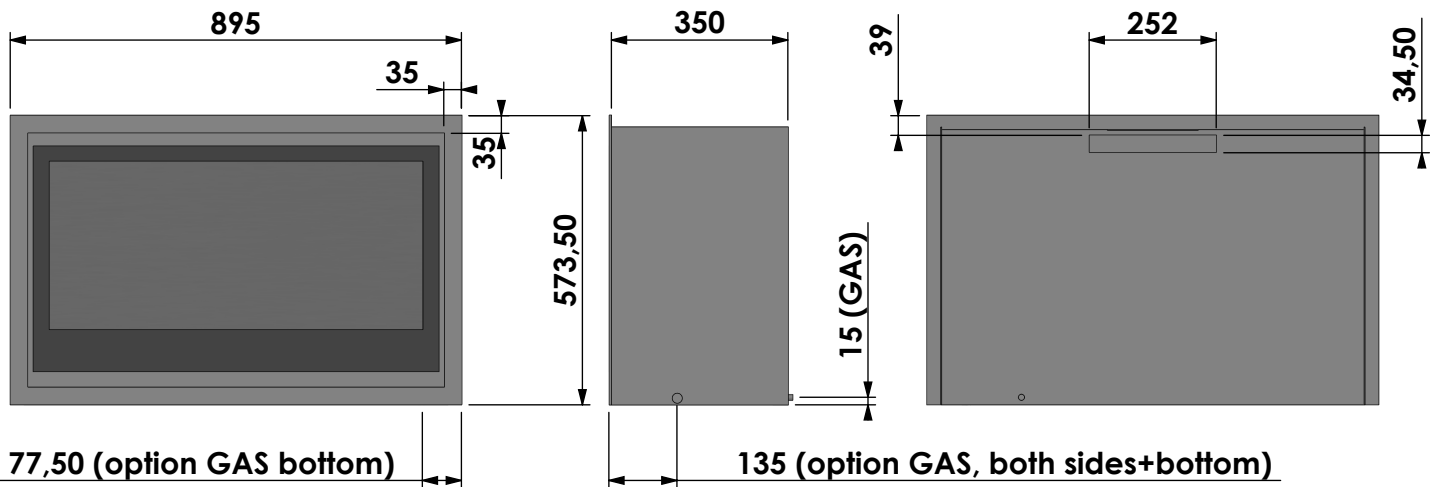

U.K. only !

Bellfires - Hallenstraat 17
5531 AB Bladel - Netherlands
Tel. +31 (0) 497 33 92 00
Fax. +31 (0) 497 33 92 10
Email: info@bellfires.com

Name: **Unica 2-90 Unlined flue- Back opening 35mm**

Modifications reserved

Projection: American

Scale: 1:15
Unit: mm

Version: 0