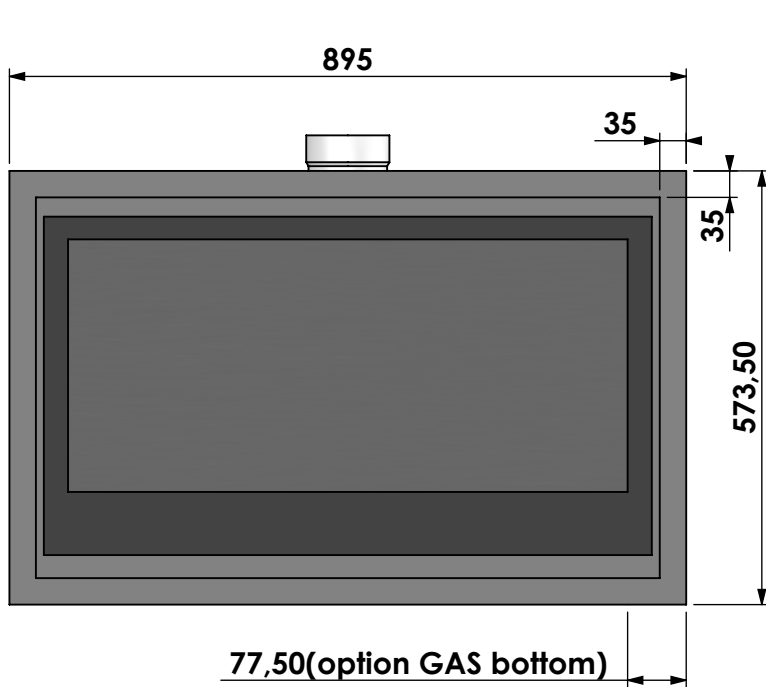

Projection: American

Scale: 1:10  
 Unit: mm

Version: 0

Bellfires - Hallenstraat 17  
 5531 AB Bladel - Netherlands  
 Tel. +31 (0) 497 33 92 00  
 Fax. +31 (0) 497 33 92 10  
 Email: info@bellfires.com

Name: **Unica 2-90 with fan Lined flue- Top con 35mm**

Name: **Unica 2-90 Unlined flue- Back opening 35mm**

Modifications reserved

Projection: American

Scale: 1:15  
Unit: mm

Version: 0

**U.K. only !**

Bellfires - Hallenstraat 17  
5531 AB Bladel - Netherlands  
Tel. +31 (0) 497 33 92 00  
Fax. +31 (0) 497 33 92 10  
Email: info@bellfires.com

Name: **Unica 2-90 with fan Lined flue- Top con 70mm**

Modifications reserved

Projection: American

Scale: 1:15  
 Unit: mm

Version: 0