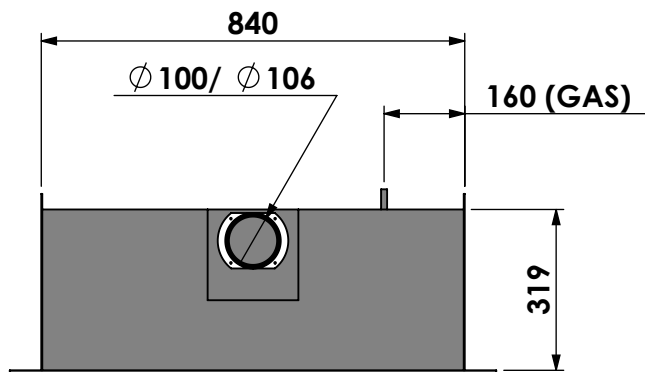

Name: **Unica 2-90 with fan Unlined flue- Back opening 35mm**

**Modifications reserved**

Projection:  
American

Scale: **1:15**  
Unit: **mm**

Version: **0**

Bellfires - Hallenstraat 17  
 5531 AB Bladel - Netherlands  
 Tel. +31 (0) 497 33 92 00  
 Fax. +31 (0) 497 33 92 10  
 Email: info@bellfires.com

Name: **Unica 2-90 with fan Lined flue- Top con 70mm**

Modifications reserved

Projection: American

Scale: 1:15  
 Unit: mm

Version: 0