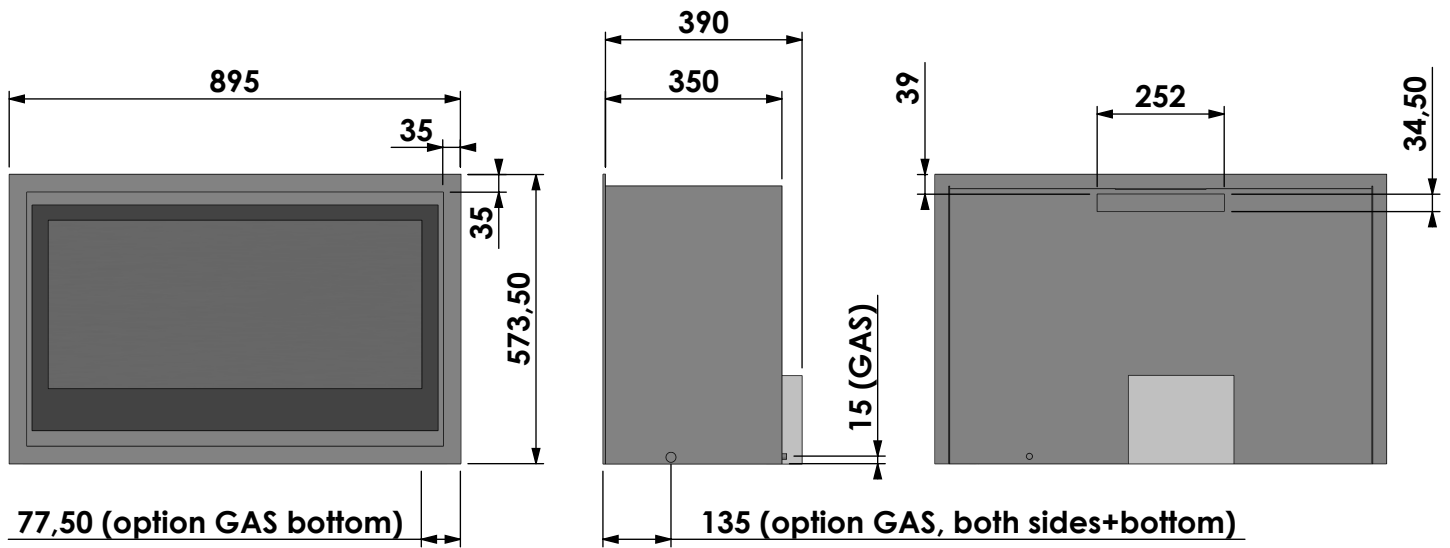

U.K. only !

Bellfires - Hallenstraat 17
5531 AB Bladel - Netherlands
Tel. +31 (0) 497 33 92 00
Fax. +31 (0) 497 33 92 10
Email: info@bellfires.com

Name: **Unica 2-90 with fan Unlined flue- Back opening 35mm**

Modifications reserved

Projection:
American

Scale: **1:15**
Unit: **mm**

Version: **0**