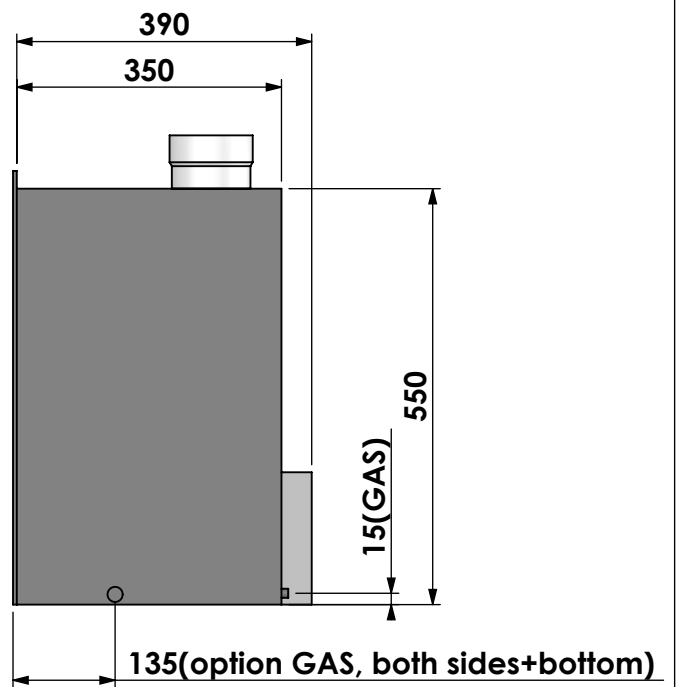

Projection: American

Scale: 1:10  
 Unit: mm

Version: 0

Bellfires - Hallenstraat 17  
 5531 AB Bladel - Netherlands  
 Tel. +31 (0) 497 33 92 00  
 Fax. +31 (0) 497 33 92 10  
 Email: info@bellfires.com

Name: **Unica 2-90 with fan Lined flue- Top con 35mm**

Modifications reserved

Projection: American

Scale: 1:10  
 Unit: mm

Version: 0

U.K. only !

Bellfires - Hallenstraat 17  
5531 AB Bladel - Netherlands  
Tel. +31 (0) 497 33 92 00  
Fax. +31 (0) 497 33 92 10  
Email: info@bellfires.com

Name: **Unica 2-90 Unlined flue- Back opening 35mm**

Modifications reserved

Projection: American

Scale: 1:15  
Unit: mm

Version: 0

**U.K. only !**

Bellfires - Hallenstraat 17  
5531 AB Bladel - Netherlands  
Tel. +31 (0) 497 33 92 00  
Fax. +31 (0) 497 33 92 10  
Email: info@bellfires.com

Name: **Unica 2-90 with fan Lined flue- Top con 70mm**

Modifications reserved

Projection: American

Scale: 1:15  
 Unit: mm

Version: 0