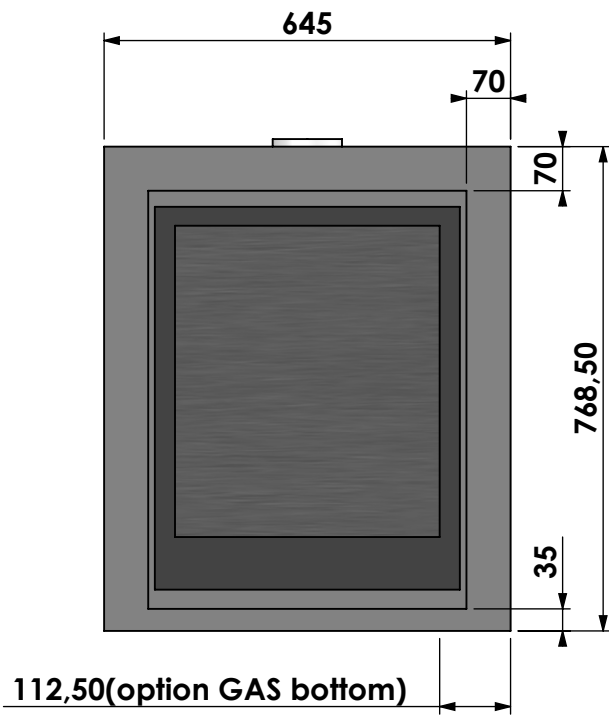

Name: **Unica 2-55 with fan Unlined flue Back opening 35mm**

Modifications reserved

Projection: American

Scale: 1:12  
 Unit: mm

Version: 0

Bellfires - Hallenstraat 17  
 5531 AB Bladel - Netherlands  
 Tel. +31 (0) 497 33 92 00  
 Fax. +31 (0) 497 33 92 10  
 Email: info@bellfires.com

Name: **Unica 2-55 Lined flue-Top con 70mm**

Modifications reserved

Projection: American

Scale: 1:12  
 Unit: mm

Version: 0

Bellfires - Hallenstraat 17  
 5531 AB Bladel - Netherlands  
 Tel. +31 (0) 497 33 92 00  
 Fax. +31 (0) 497 33 92 10  
 Email: info@bellfires.com

Name: **Unica 2-55 with fan Lined flue- Top con 70mm**

**Modifications reserved**

Projection:  
American

Scale: **1:12**  
Unit: **mm**

Version: **0**