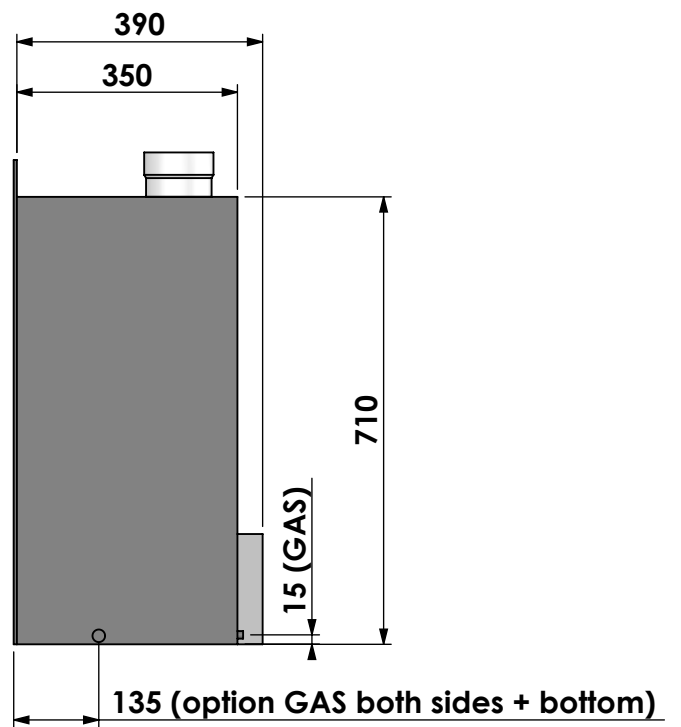

Name: **Unica 2-55 Lined flue-Top con 70mm**

Modifications reserved

Projection: American

Scale: 1:12  
 Unit: mm

Version: 0

Bellfires - Hallenstraat 17  
 5531 AB Bladel - Netherlands  
 Tel. +31 (0) 497 33 92 00  
 Fax. +31 (0) 497 33 92 10  
 Email: info@bellfires.com

Name: **Unica 2-55 with fan Lined flue- Top con 70mm**

**Modifications reserved**

Projection:  
American

Scale: **1:12**  
Unit: **mm**

Version: **0**