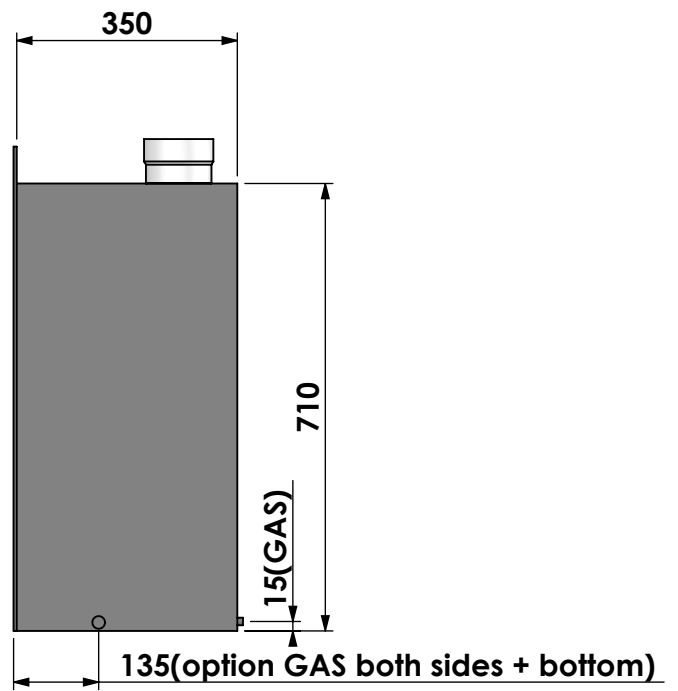

Name: **Unica 2-55 with fan Unlined flue Back opening 35mm**

Modifications reserved

Projection: American

Scale: 1:12  
 Unit: mm

Version: 0

Bellfires - Hallenstraat 17  
 5531 AB Bladel - Netherlands  
 Tel. +31 (0) 497 33 92 00  
 Fax. +31 (0) 497 33 92 10  
 Email: info@bellfires.com

Name: **Unica 2-55 Lined flue-Top con 70mm**

Modifications reserved

Projection: American

Scale: 1:12  
 Unit: mm

Version: 0

Bellfires - Hallenstraat 17  
 5531 AB Bladel - Netherlands  
 Tel. +31 (0) 497 33 92 00  
 Fax. +31 (0) 497 33 92 10  
 Email: info@bellfires.com

Name: **Unica 2-55 with fan Lined flue- Top con 70mm**

**Modifications reserved**

Projection:  
American

Scale: **1:12**  
Unit: **mm**

Version: **0**