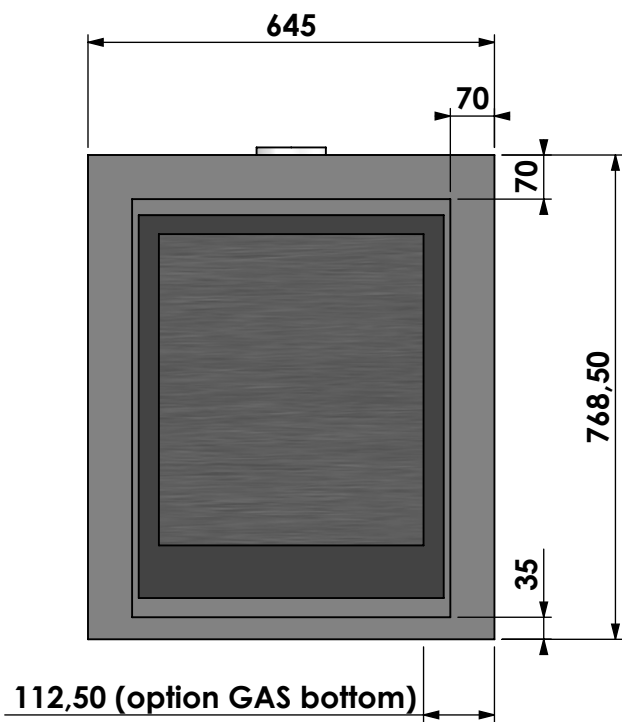

Name: **Unica 2-55 Lined flue-Top con 70mm**

Modifications reserved

Projection: American

Scale: 1:12  
 Unit: mm

Version: 0

Bellfires - Hallenstraat 17  
 5531 AB Bladel - Netherlands  
 Tel. +31 (0) 497 33 92 00  
 Fax. +31 (0) 497 33 92 10  
 Email: info@bellfires.com

Name: **Unica 2-55 with fan Lined flue- Top con 70mm**

**Modifications reserved**

Projection:  
American

Scale: **1:12**  
Unit: **mm**

Version: **0**