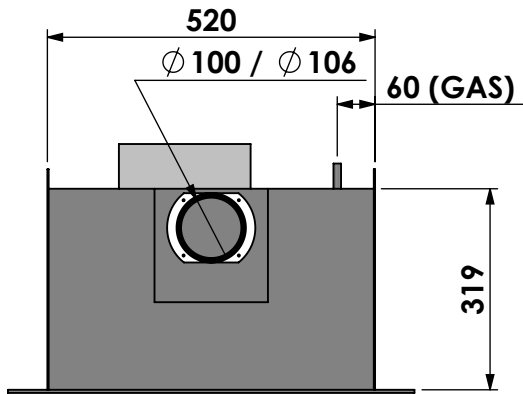

Name: **Unica 2-55 Lined flue-Top con 70mm**

Modifications reserved

Projection: American

Scale: 1:12  
 Unit: mm

Version: 0

Bellfires - Hallenstraat 17  
 5531 AB Bladel - Netherlands  
 Tel. +31 (0) 497 33 92 00  
 Fax. +31 (0) 497 33 92 10  
 Email: info@bellfires.com

Name: **Unica 2-55 with fan Lined flue- Top con 70mm**

**Modifications reserved**

Projection:  
American

Scale: **1:12**  
Unit: **mm**

Version: **0**