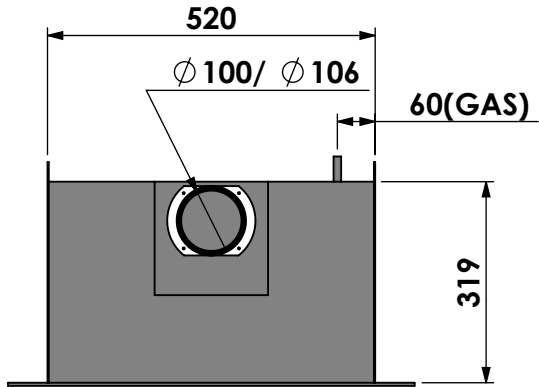

Name: **Unica 2-55 with fan Unlined flue Back opening 35mm**

Modifications reserved

Projection: American

Scale: 1:12  
 Unit: mm

Version: 0

Bellfires - Hallenstraat 17  
 5531 AB Bladel - Netherlands  
 Tel. +31 (0) 497 33 92 00  
 Fax. +31 (0) 497 33 92 10  
 Email: info@bellfires.com

Name: **Unica 2-55 Lined flue-Top con 70mm**

Modifications reserved

Projection: American

Scale: 1:12  
 Unit: mm

Version: 0

Bellfires - Hallenstraat 17  
 5531 AB Bladel - Netherlands  
 Tel. +31 (0) 497 33 92 00  
 Fax. +31 (0) 497 33 92 10  
 Email: info@bellfires.com

Name: **Unica 2-55 with fan Lined flue- Top con 70mm**

**Modifications reserved**

Projection:  
American

Scale: **1:12**  
Unit: **mm**

Version: **0**