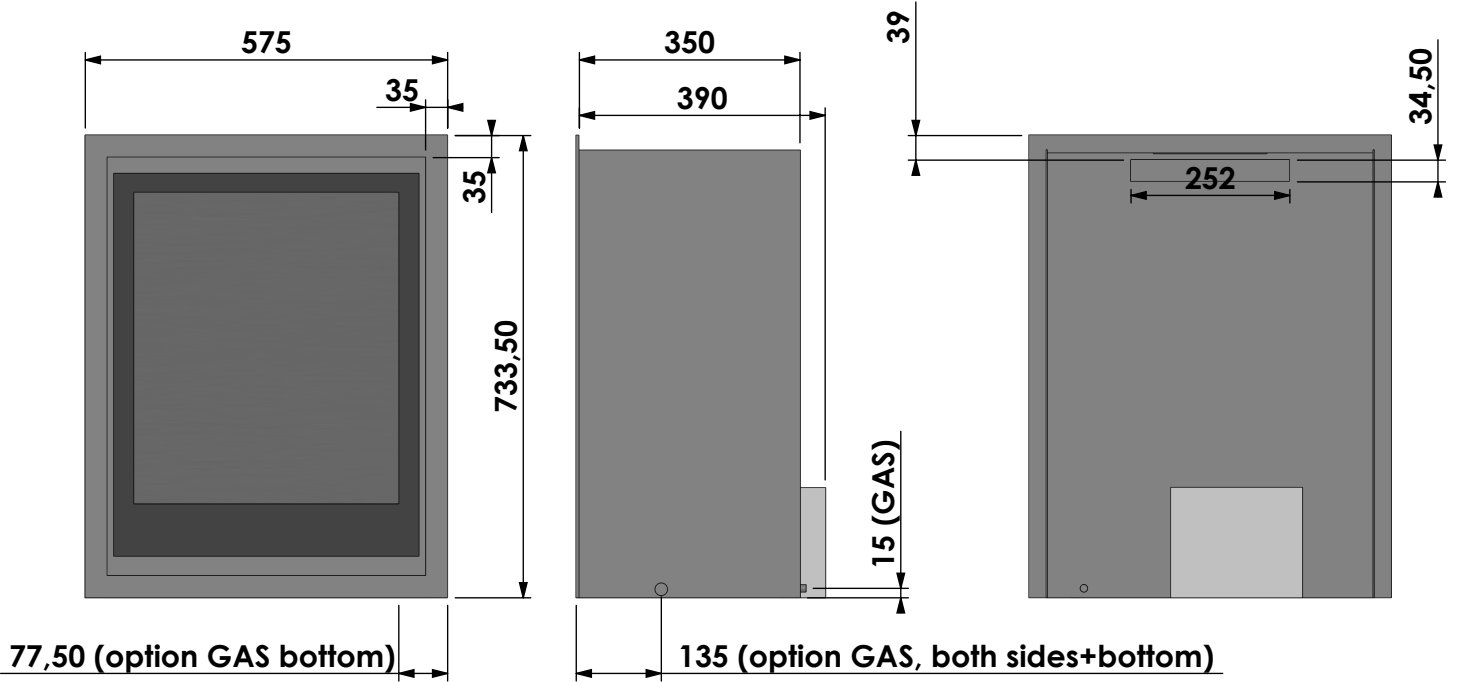

Name: **Unica 2-55 Unlined flue- Back opening 35mm**

Modifications reserved

Projection: American

Scale: 1:12  
Unit: mm

Version: 0

U.K. only !

Bellfires - Hallenstraat 17  
 5531 AB Bladel - Netherlands  
 Tel. +31 (0) 497 33 92 00  
 Fax. +31 (0) 497 33 92 10  
 Email: info@bellfires.com

Name: **Unica 2-55 Lined flue-Top con 70mm**

Modifications reserved

Projection: American

Scale: 1:12  
 Unit: mm

Version: 0

Bellfires - Hallenstraat 17  
 5531 AB Bladel - Netherlands  
 Tel. +31 (0) 497 33 92 00  
 Fax. +31 (0) 497 33 92 10  
 Email: info@bellfires.com

Name: **Unica 2-55 with fan Lined flue- Top con 70mm**

**Modifications reserved**

Projection:  
American

Scale: **1:12**  
Unit: **mm**

Version: **0**