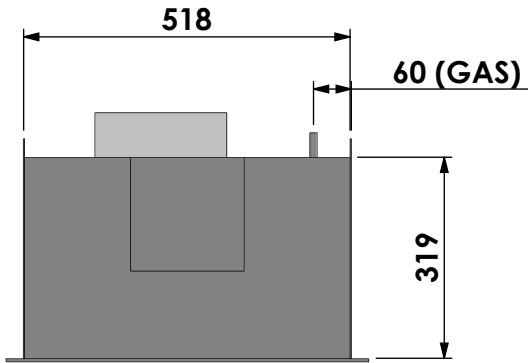

Name: **Unica 2-55 Unlined flue- Back opening 35mm**

Modifications reserved

Projection: American

Scale: 1:12  
Unit: mm

Version: 0

U.K. only !

Bellfires - Hallenstraat 17  
 5531 AB Bladel - Netherlands  
 Tel. +31 (0) 497 33 92 00  
 Fax. +31 (0) 497 33 92 10  
 Email: info@bellfires.com

Name: **Unica 2-55 Lined flue-Top con 70mm**

Modifications reserved

Projection: American

Scale: 1:12  
 Unit: mm

Version: 0

Bellfires - Hallenstraat 17  
 5531 AB Bladel - Netherlands  
 Tel. +31 (0) 497 33 92 00  
 Fax. +31 (0) 497 33 92 10  
 Email: info@bellfires.com

Name: **Unica 2-55 with fan Lined flue- Top con 70mm**

**Modifications reserved**

Projection:  
American

Scale: **1:12**  
Unit: **mm**

Version: **0**