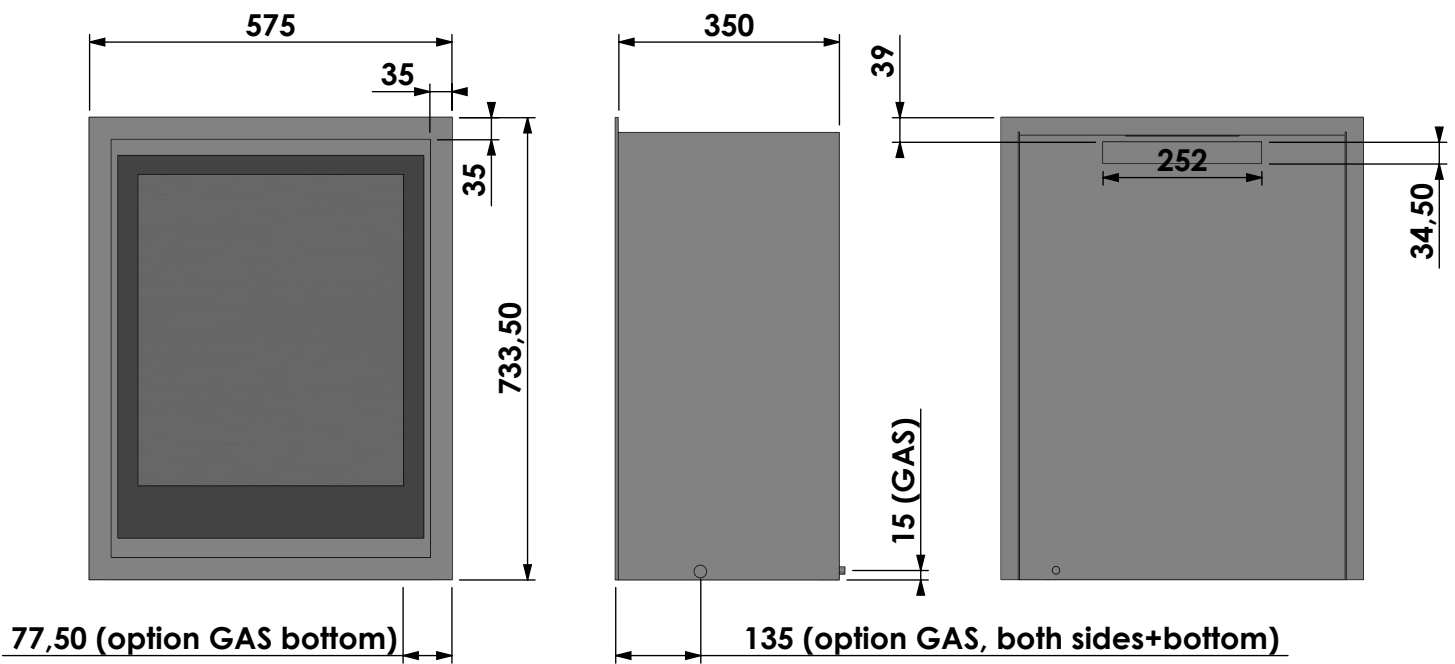

U.K. only !

Bellfires - Hallenstraat 17
5531 AB Bladel - Netherlands
Tel. +31 (0) 497 33 92 00
Fax. +31 (0) 497 33 92 10
Email: info@bellfires.com

Name: **Unica 2-55 Unlined flue- Back opening 35mm**

Modifications reserved

Projection: American

Scale: 1:12
Unit: mm

Version: 0