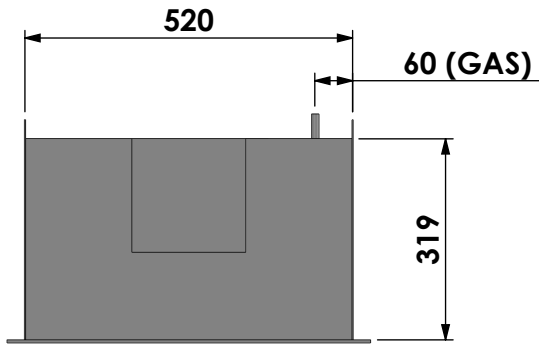

U.K. only !

Bellfires - Hallenstraat 17
5531 AB Bladel - Netherlands
Tel. +31 (0) 497 33 92 00
Fax. +31 (0) 497 33 92 10
Email: info@bellfires.com

Name: **Unica 2-55 Unlined flue- Back opening 35mm**

Modifications reserved

Projection: American

Scale: 1:12
Unit: mm

Version: 0