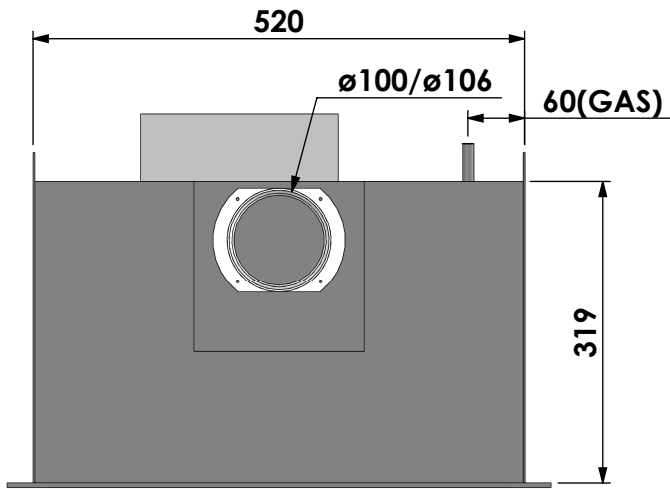

Bellfires - Hallenstraat 17
5531 AB Bladel - Netherlands
Tel. +31 (0) 497 33 92 00
Fax. +31 (0) 497 33 92 10
Email: info@bellfires.com

Name: **Unica 2-50 with fan Lined flue- Top con 35mm**

Modifications reserved

Projection:
American

Scale: **1:8**
Unit: **mm**

Version: **0**