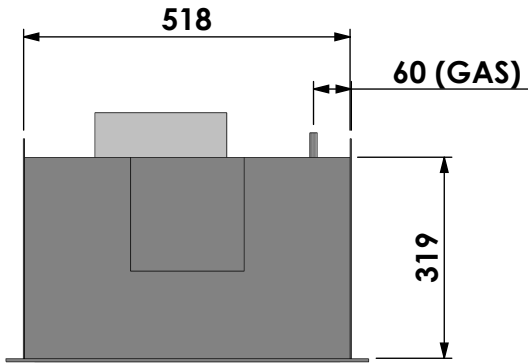

U.K. only !

Bellfires - Hallenstraat 17
5531 AB Bladel - Netherlands
Tel. +31 (0) 497 33 92 00
Fax. +31 (0) 497 33 92 10
Email: info@bellfires.com

Name: **Unica 2-50 with fan Unlined flue Back opening 35mm**

Modifications reserved

Projection:
American

Scale:

1:12

Unit:

mm

Version:

0