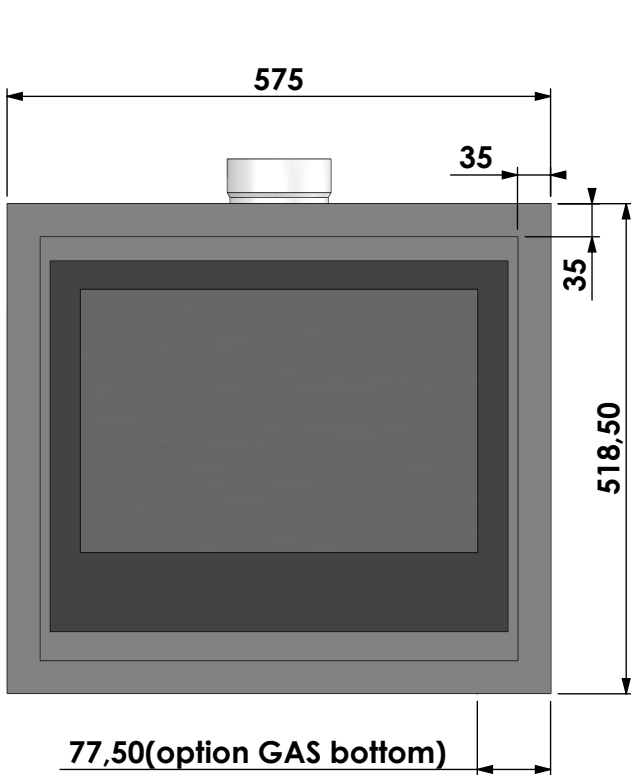

Bellfires - Hallenstraat 17
5531 AB Bladel - Netherlands
Tel. +31 (0) 497 33 92 00
Fax. +31 (0) 497 33 92 10
Email: info@bellfires.com

Name: **Unica 2-50 with fan Lined flue- Top con 35mm**

Modifications reserved

Projection:
American

Scale: **1:8**
Unit: **mm**

Version: **0**