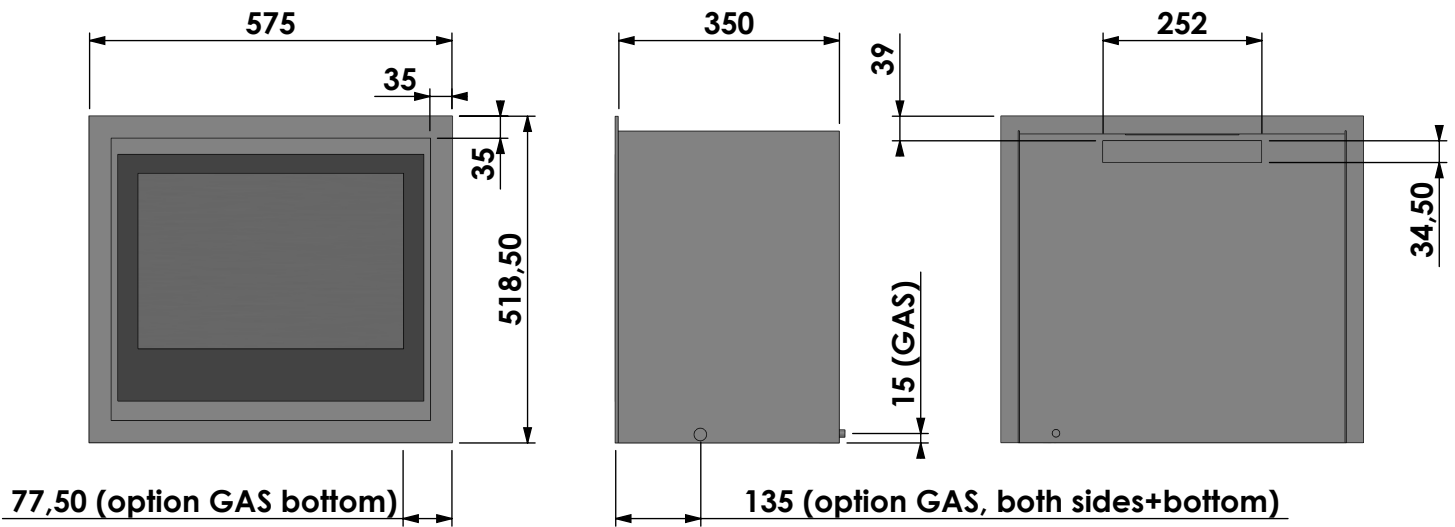

U.K. only !

Bellfires - Hallenstraat 17
5531 AB Bladel - Netherlands
Tel. +31 (0) 497 33 92 00
Fax. +31 (0) 497 33 92 10
Email: info@bellfires.com

Name: **Unica 2-50 Unlined flue- Back opening 35mm**

Modifications reserved

Projection:
American

Scale:

1:12

Unit:

mm

Version:

0