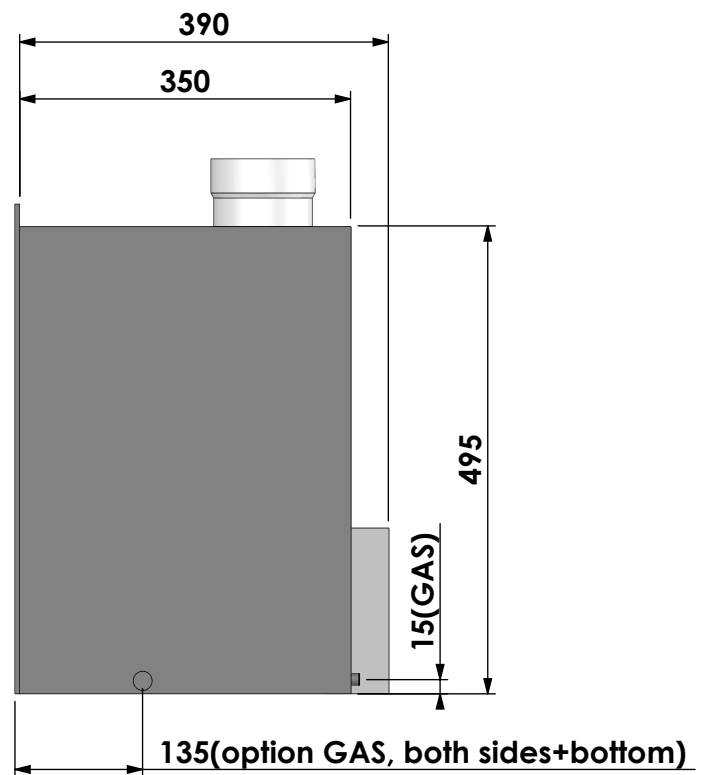

Bellfires - Hallenstraat 17
5531 AB Bladel - Netherlands
Tel. +31 (0) 497 33 92 00
Fax. +31 (0) 497 33 92 10
Email: info@bellfires.com

Name: **Unica 2-50 with fan Lined flue- Top con 35mm**

Modifications reserved

Projection:
American

Scale: **1:8**
Unit: **mm**

Version: **0**