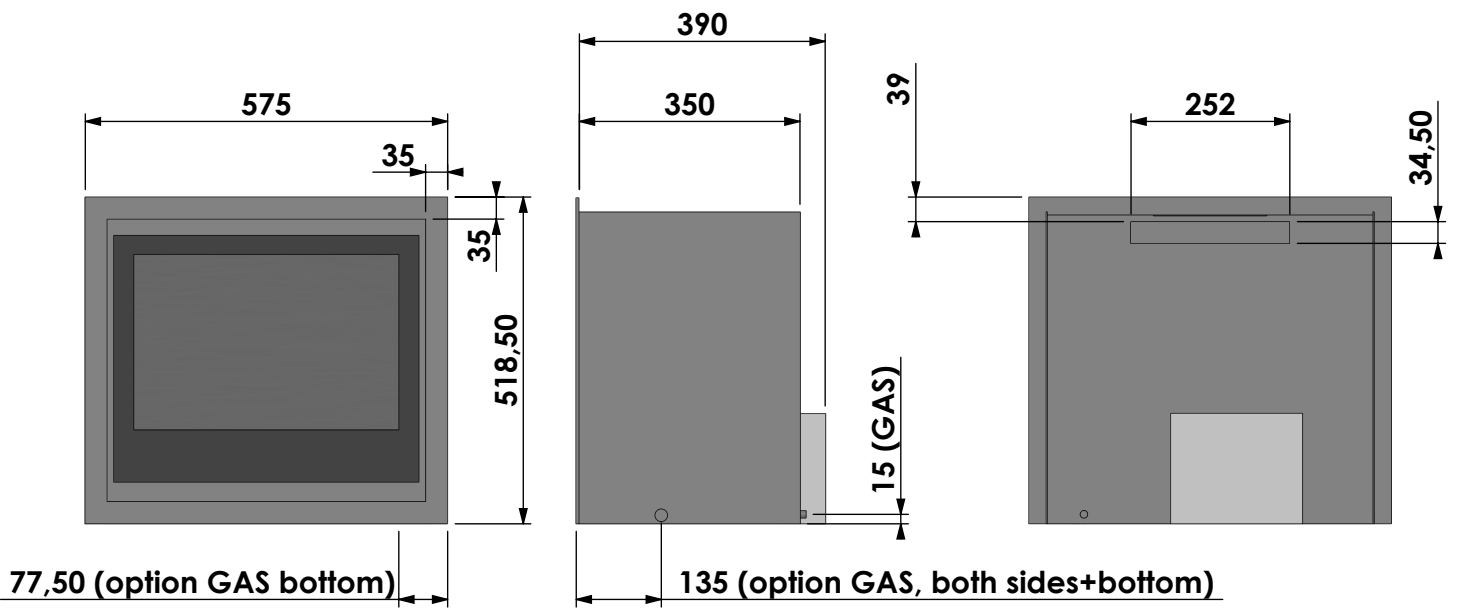

U.K. only !

Bellfires - Hallenstraat 17
5531 AB Bladel - Netherlands
Tel. +31 (0) 497 33 92 00
Fax. +31 (0) 497 33 92 10
Email: info@bellfires.com

Name: **Unica 2-50 with fan Unlined flue Back opening 35mm**

Modifications reserved

Projection:
American

Scale:

1:12

Unit:

mm

Version:

0