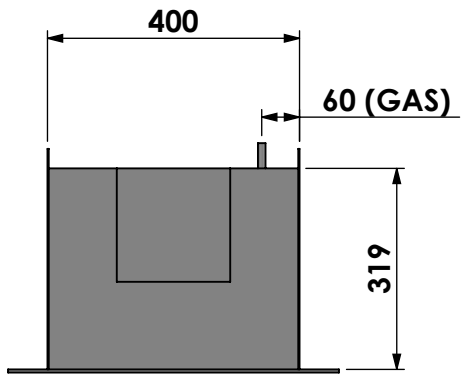

Projection: American

Scale: **1:8**
 Unit: **mm**

Version: **0**

122,50 (option GAS bottom)

135 (option GAS, both sides + bottom)

Bellfires - Hallenstraat 17
5531 AB Bladel - Netherlands
Tel. +31 (0) 497 33 92 00
Fax. +31 (0) 497 33 92 10
Email: info@bellfires.com

Name: **Unica 2-40 Unlined flue- Back opening 70mm**

Modifications reserved

Projection: American

Scale: 1:12
Unit: mm

Version: 0