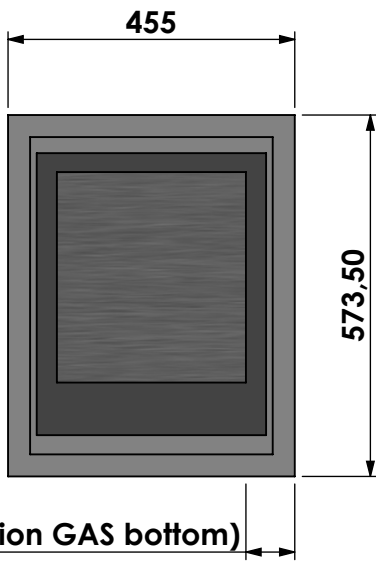

U.K. only !

Bellfires - Hallenstraat 17
5531 AB Bladel - Netherlands
Tel. +31 (0) 497 33 92 00
Fax. +31 (0) 497 33 92 10
Email: info@bellfires.com

Name: **Unica 2-40 Unlined flue- Back opening 35mm**

Modifications reserved

Projection: American

Scale:

1:12

Unit:

mm

Version:

0