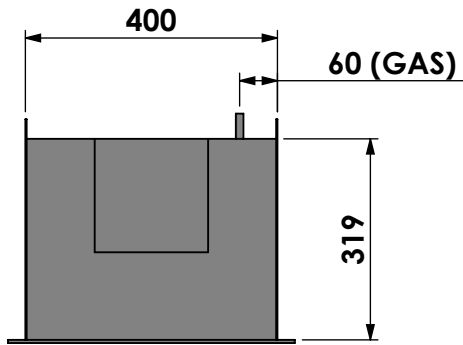

U.K. only !

Bellfires - Hallenstraat 17
5531 AB Bladel - Netherlands
Tel. +31 (0) 497 33 92 00
Fax. +31 (0) 497 33 92 10
Email: info@bellfires.com

Name: **Unica 2-40 Unlined flue- Back opening 35mm**

Modifications reserved

Projection: American

Scale:

1:12

Unit:

mm

Version:

0