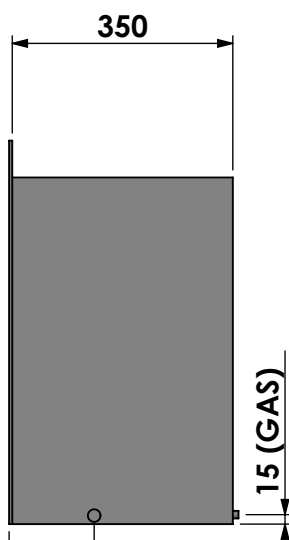

Projection: American

Scale: **1:8**
 Unit: **mm**

Version: **0**

122,50 (option GAS bottom)

135 (option GAS, both sides + bottom)

Bellfires - Hallenstraat 17
5531 AB Bladel - Netherlands
Tel. +31 (0) 497 33 92 00
Fax. +31 (0) 497 33 92 10
Email: info@bellfires.com

Name: **Unica 2-40 Unlined flue- Back opening 70mm**

Modifications reserved

Projection: American

Scale: 1:12
Unit: mm

Version: 0