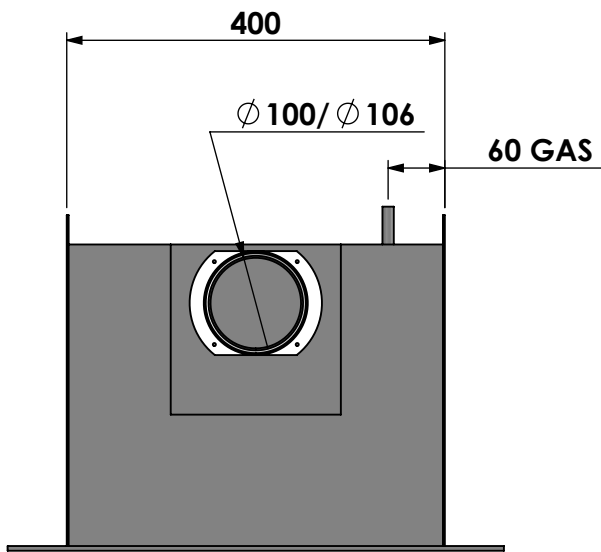

Bellfires - Hallenstraat 17
5531 AB Bladel - Netherlands
Tel. +31 (0) 497 33 92 00
Fax. +31 (0) 497 33 92 10
Email: info@bellfires.com

Name: **Unica 2-40 Lined flue-Top connection 70mm**

Modifications reserved

Projection: American

Scale: **1:8**
Unit: **mm**

Version: **0**