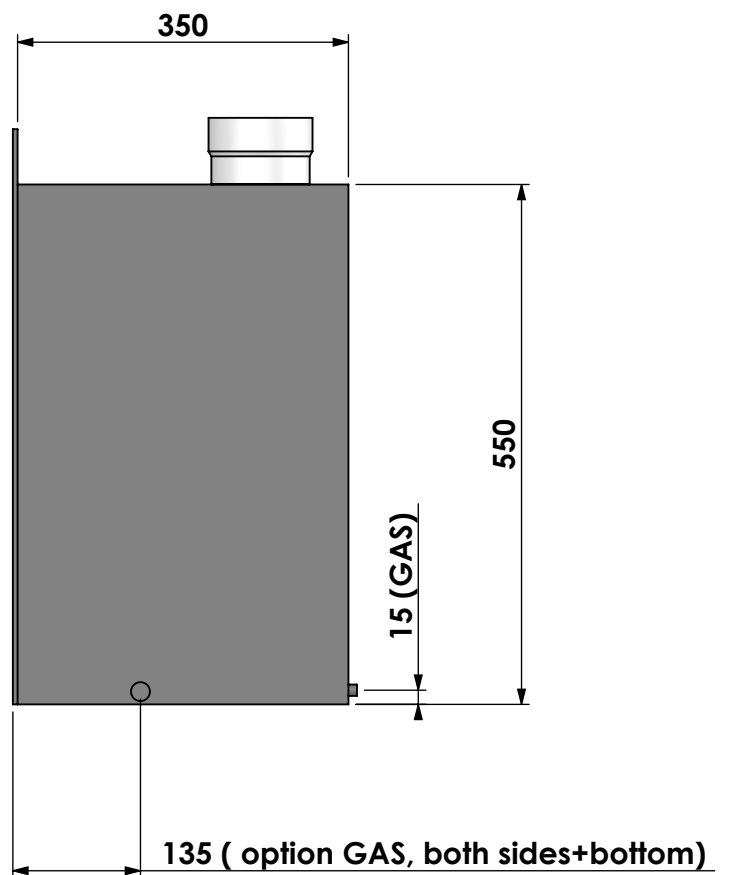

Bellfires - Hallenstraat 17
5531 AB Bladel - Netherlands
Tel. +31 (0) 497 33 92 00
Fax. +31 (0) 497 33 92 10
Email: info@bellfires.com

Name: **Unica 2-40 Lined flue-Top connection 70mm**

Modifications reserved

Projection: American

Scale: **1:8**
Unit: **mm**

Version: **0**