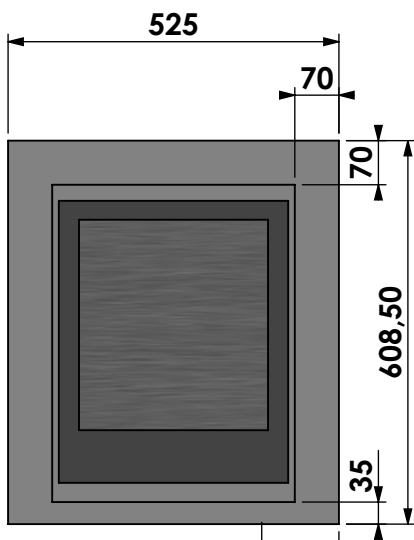

Projection: American

Scale: **1:8**
 Unit: **mm**

Version: **0**

122,50 (option GAS bottom)

135 (option GAS, both sides + bottom)

Bellfires - Hallenstraat 17
5531 AB Bladel - Netherlands
Tel. +31 (0) 497 33 92 00
Fax. +31 (0) 497 33 92 10
Email: info@bellfires.com

Name: **Unica 2-40 Unlined flue- Back opening 70mm**

Modifications reserved

Projection: American

Scale: 1:12
Unit: mm

Version: 0