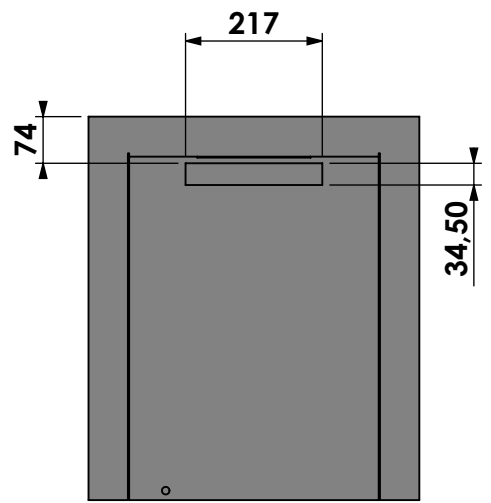

Projection: American

Scale: **1:8**
 Unit: **mm**

Version: **0**

122,50 (option GAS bottom)

135 (option GAS, both sides + bottom)

Bellfires - Hallenstraat 17
5531 AB Bladel - Netherlands
Tel. +31 (0) 497 33 92 00
Fax. +31 (0) 497 33 92 10
Email: info@bellfires.com

Name: **Unica 2-40 Unlined flue- Back opening 70mm**

Modifications reserved

Projection: American

Scale: 1:12
Unit: mm

Version: 0