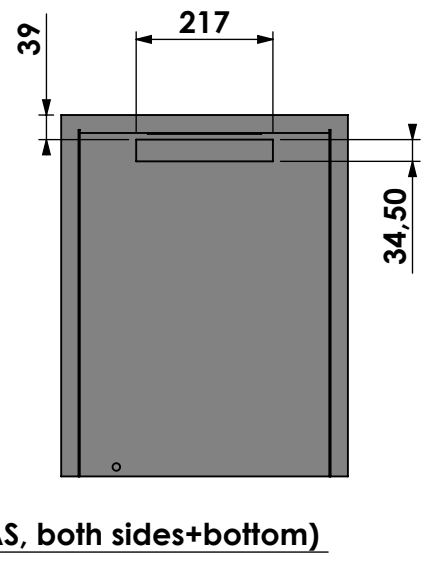

U.K. only !

Bellfires - Hallenstraat 17
5531 AB Bladel - Netherlands
Tel. +31 (0) 497 33 92 00
Fax. +31 (0) 497 33 92 10
Email: info@bellfires.com

Name: **Unica 2-40 Unlined flue- Back opening 35mm**

Modifications reserved

Projection: American

Scale:

1:12

Unit:

mm

Version:

0