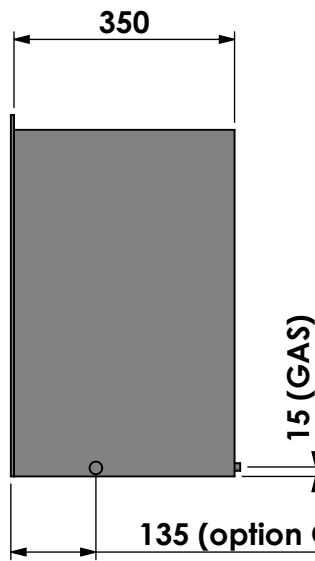

U.K. only !

Bellfires - Hallenstraat 17
5531 AB Bladel - Netherlands
Tel. +31 (0) 497 33 92 00
Fax. +31 (0) 497 33 92 10
Email: info@bellfires.com

Name: **Unica 2-40 Unlined flue- Back opening 35mm**

Modifications reserved

Projection: American

Scale:

1:12

Unit:

mm

Version:

0