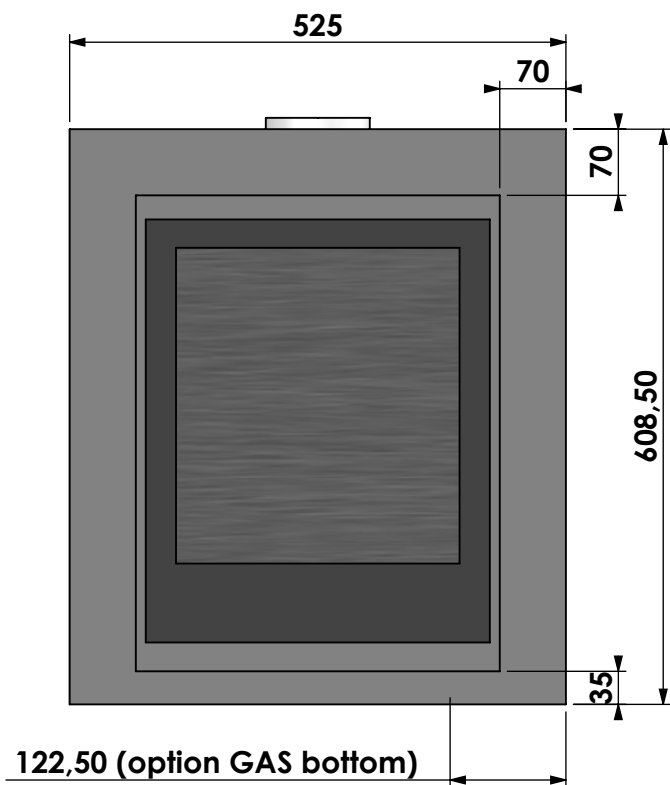

Bellfires - Hallenstraat 17
5531 AB Bladel - Netherlands
Tel. +31 (0) 497 33 92 00
Fax. +31 (0) 497 33 92 10
Email: info@bellfires.com

Name: **Unica 2-40 Lined flue-Top connection 70mm**

Modifications reserved

Projection: American

Scale: **1:8**
Unit: **mm**

Version: **0**