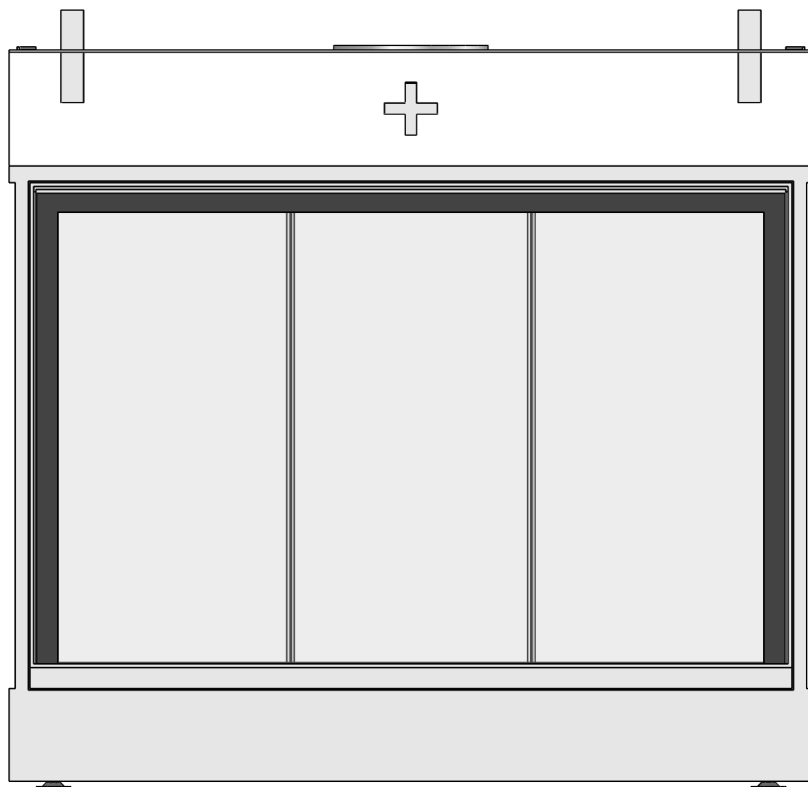

Name:

York Large-3 floating frame convection casing

Modifications reserved

Projection:
American

Scale: **1:10**
Unit: **mm**

Version: **0**

* = optional extended adjustable legs max. + 350 mm

Bellfires - Hallenstraat 17
5531 AB Bladel - Netherlands
Tel. +31 (0) 497 33 92 00
Fax. +31 (0) 497 33 92 10
Email: info@bellfires.com

Name:

York Large-3 hidden door convection casing

Modifications reserved

Projection:
American

Scale: 1:10
Unit: mm

Version: 0

Bellfires - Hallenstraat 17
 5531 AB Bladel - Netherlands
 Tel. +31 (0) 497 33 92 00
 Fax. +31 (0) 497 33 92 10
 Email: info@bellfires.com