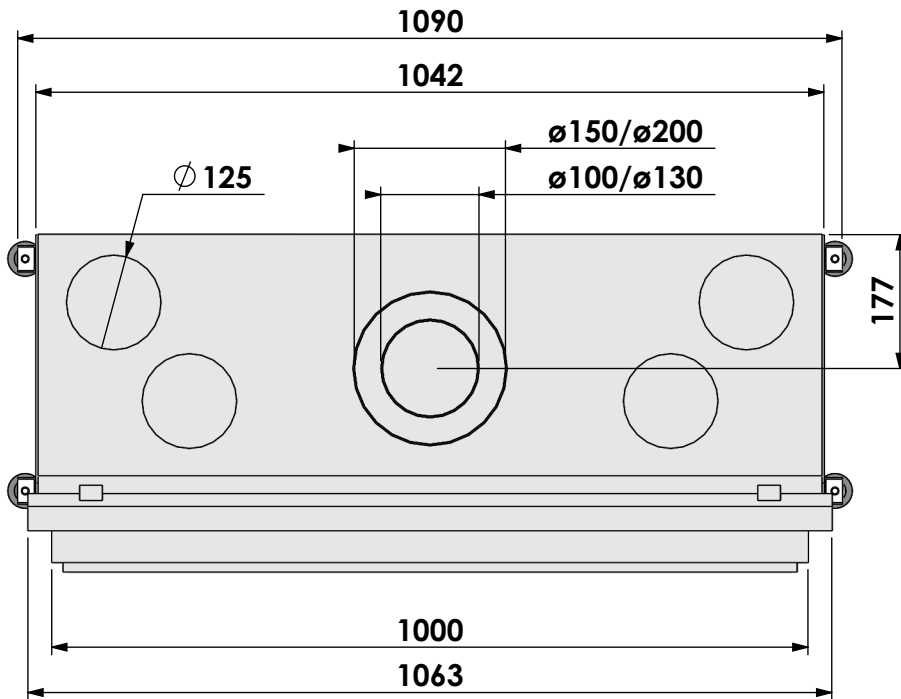

Scale: 1:10
 Unit: mm

Version: 0

Bellfires - Hallenstraat 17
 5531 AB Bladel - Netherlands
 Tel. +31 (0) 497 33 92 00
 Fax. +31 (0) 497 33 92 10
 Email: info@bellfires.com

Name: **York Large-3 floating frame**

Modifications reserved

Projection: American

Scale: 1:10
 Unit: mm

Version: 0

* = optional extended adjustable legs max. + 350 mm

Bellfires - Hallenstraat 17
5531 AB Bladel - Netherlands
Tel. +31 (0) 497 33 92 00
Fax. +31 (0) 497 33 92 10
Email: info@bellfires.com

Name:

York Large-3 hidden door+10cm

Modifications reserved

Projection:
American

Scale:

1:10

Unit:

mm

Modifications reserved

Projection: American

Scale: **1:10**
 Unit: **mm**

Version: **0**