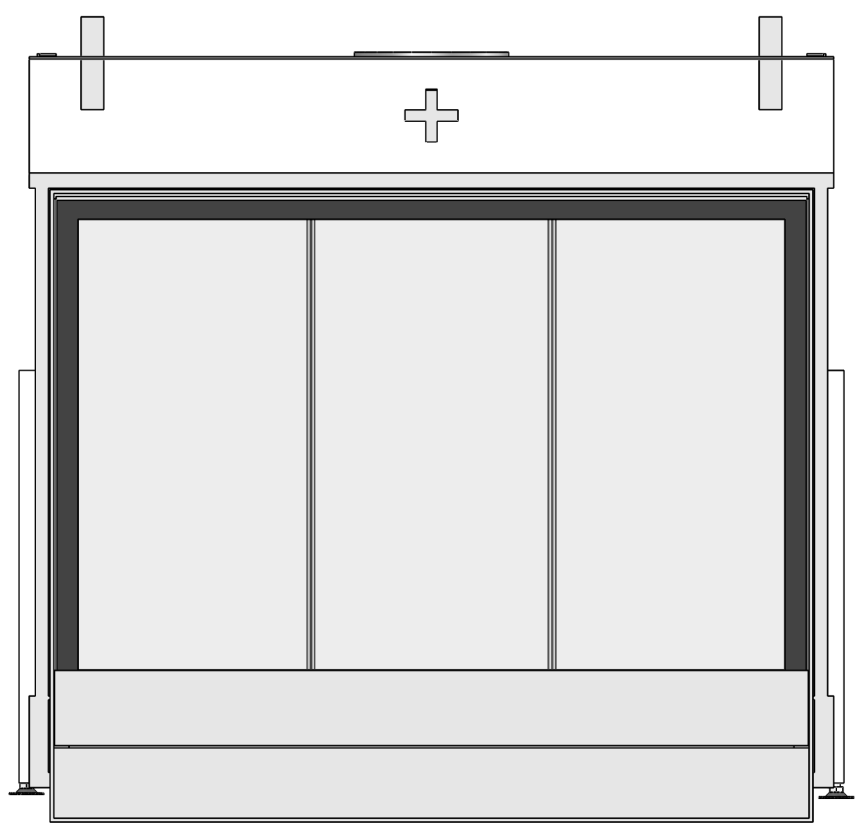

* = optional extended adjustable legs max. + 350 mm

Bellfires - Hallenstraat 17
5531 AB Bladel - Netherlands
Tel. +31 (0) 497 33 92 00
Fax. +31 (0) 497 33 92 10
Email: info@bellfires.com

Name: **York Large-3 hidden door+10cm stone bar**

Modifications reserved

Projection: American

Scale: **1:10**
Unit: **mm**

Version: **0**