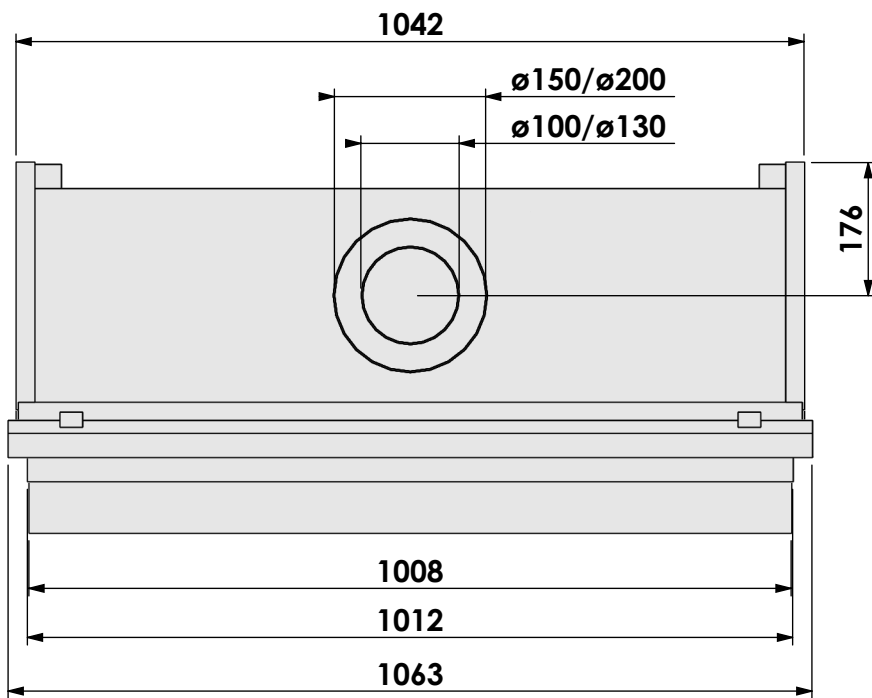

Name:

York Large-3 hidden door+7cm

Modifications reserved

Projection:
American

Scale: 1:10
Unit: mm

Version: 0

Bellfires - Hallenstraat 17
5531 AB Bladel - Netherlands
Tel. +31 (0) 497 33 92 00
Fax. +31 (0) 497 33 92 10
Email: info@bellfires.com

Name:

York Large-3 hidden door+10cm

Modifications reserved

Projection:
American

Scale:

1:10

Unit:

mm

Modifications reserved

Projection: American

Scale: **1:10**
 Unit: **mm**

Version: **0**