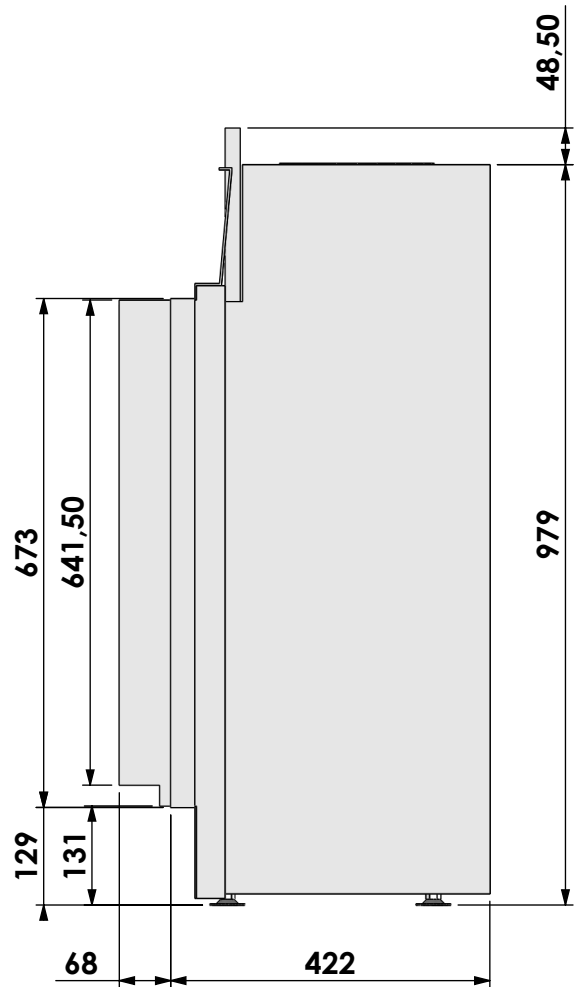

Name:

York Large-3 hidden door+7cm

Modifications reserved

Projection:
American

Scale: 1:10
Unit: mm

Version: 0

Bellfires - Hallenstraat 17
5531 AB Bladel - Netherlands
Tel. +31 (0) 497 33 92 00
Fax. +31 (0) 497 33 92 10
Email: info@bellfires.com

Name:

York Large-3 hidden door+10cm

Modifications reserved

Projection:
American

Scale:

1:10

Unit:

mm

Modifications reserved

Projection: American

Scale: **1:10**
 Unit: **mm**

Version: **0**