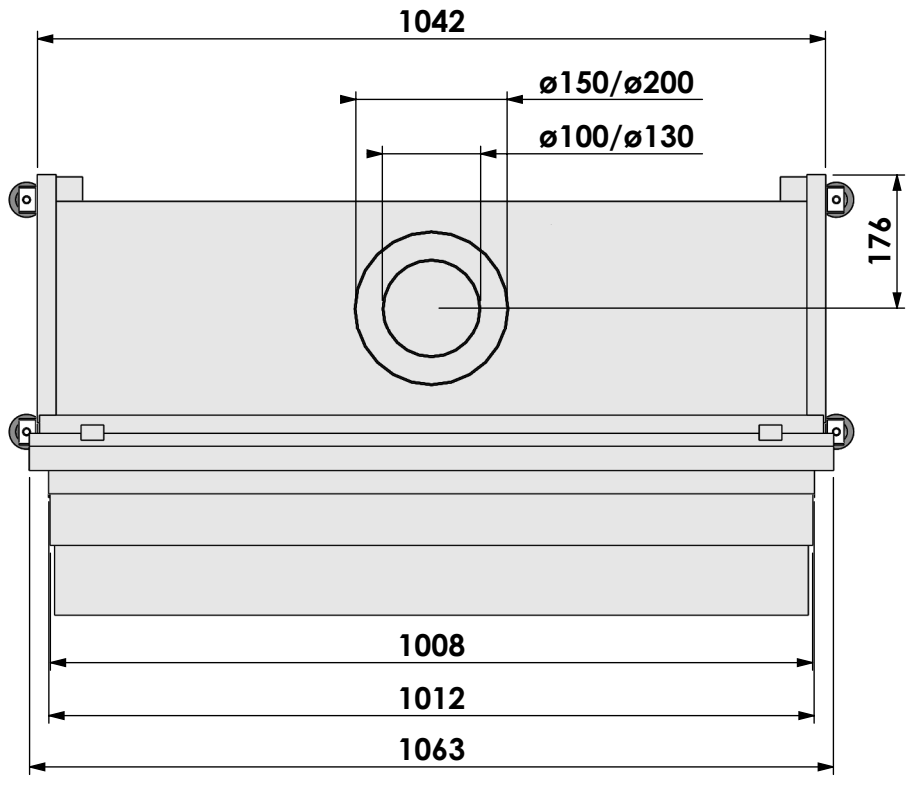

* = optional extended adjustable legs max. + 350 mm

Bellfires - Hallenstraat 17
5531 AB Bladel - Netherlands
Tel. +31 (0) 497 33 92 00
Fax. +31 (0) 497 33 92 10
Email: info@bellfires.com

Name: **York Large-3 hidden door+10cm stone bar**

Modifications reserved

Projection: American

Scale: **1:10**
Unit: **mm**

Version: **0**