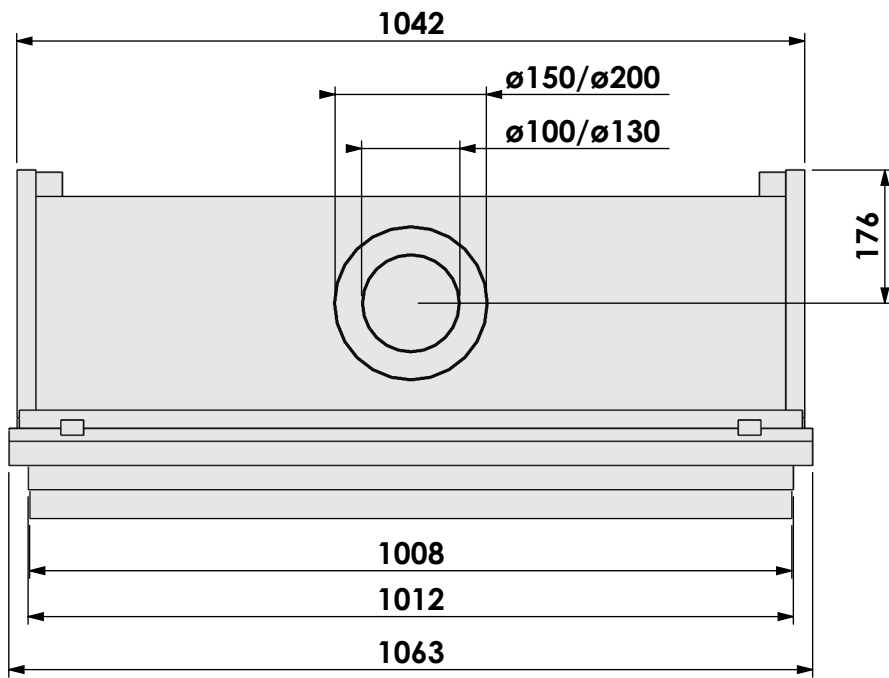

Name:

York Large-3 hidden door convection casing

Modifications reserved

Projection:
American

Scale: 1:10
Unit: mm

Version: 0

Bellfires - Hallenstraat 17
 5531 AB Bladel - Netherlands
 Tel. +31 (0) 497 33 92 00
 Fax. +31 (0) 497 33 92 10
 Email: info@bellfires.com

Name:

York Large-3 hidden door+7cm

Modifications reserved

Projection:
American

Scale: 1:10
Unit: mm

Version: 0

Bellfires - Hallenstraat 17
5531 AB Bladel - Netherlands
Tel. +31 (0) 497 33 92 00
Fax. +31 (0) 497 33 92 10
Email: info@bellfires.com

Name:

York Large-3 hidden door+10cm

Modifications reserved

Projection:
American

Scale:

1:10

Unit:

mm

Modifications reserved

Projection: American

Scale: **1:10**
 Unit: **mm**

Version: **0**