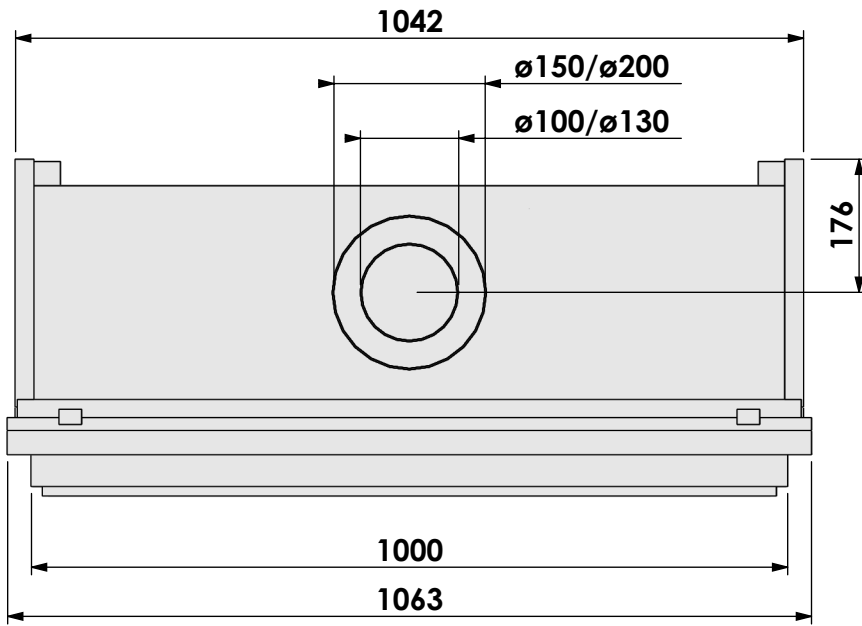

Scale: 1:10
 Unit: mm

Version: 0

Bellfires - Hallenstraat 17
 5531 AB Bladel - Netherlands
 Tel. +31 (0) 497 33 92 00
 Fax. +31 (0) 497 33 92 10
 Email: info@bellfires.com

Name: **York Large-3 floating frame**

Modifications reserved

Projection: American

Scale: 1:10
 Unit: mm

Version: 0

* = optional extended adjustable legs max. + 350 mm

Bellfires - Hallenstraat 17
5531 AB Bladel - Netherlands
Tel. +31 (0) 497 33 92 00
Fax. +31 (0) 497 33 92 10
Email: info@bellfires.com

Name:

York Large-3 hidden door+10cm

Modifications reserved

Projection:
American

Scale:

1:10

Unit:

mm

Modifications reserved

Projection: American

Scale: **1:10**
 Unit: **mm**

Version: **0**