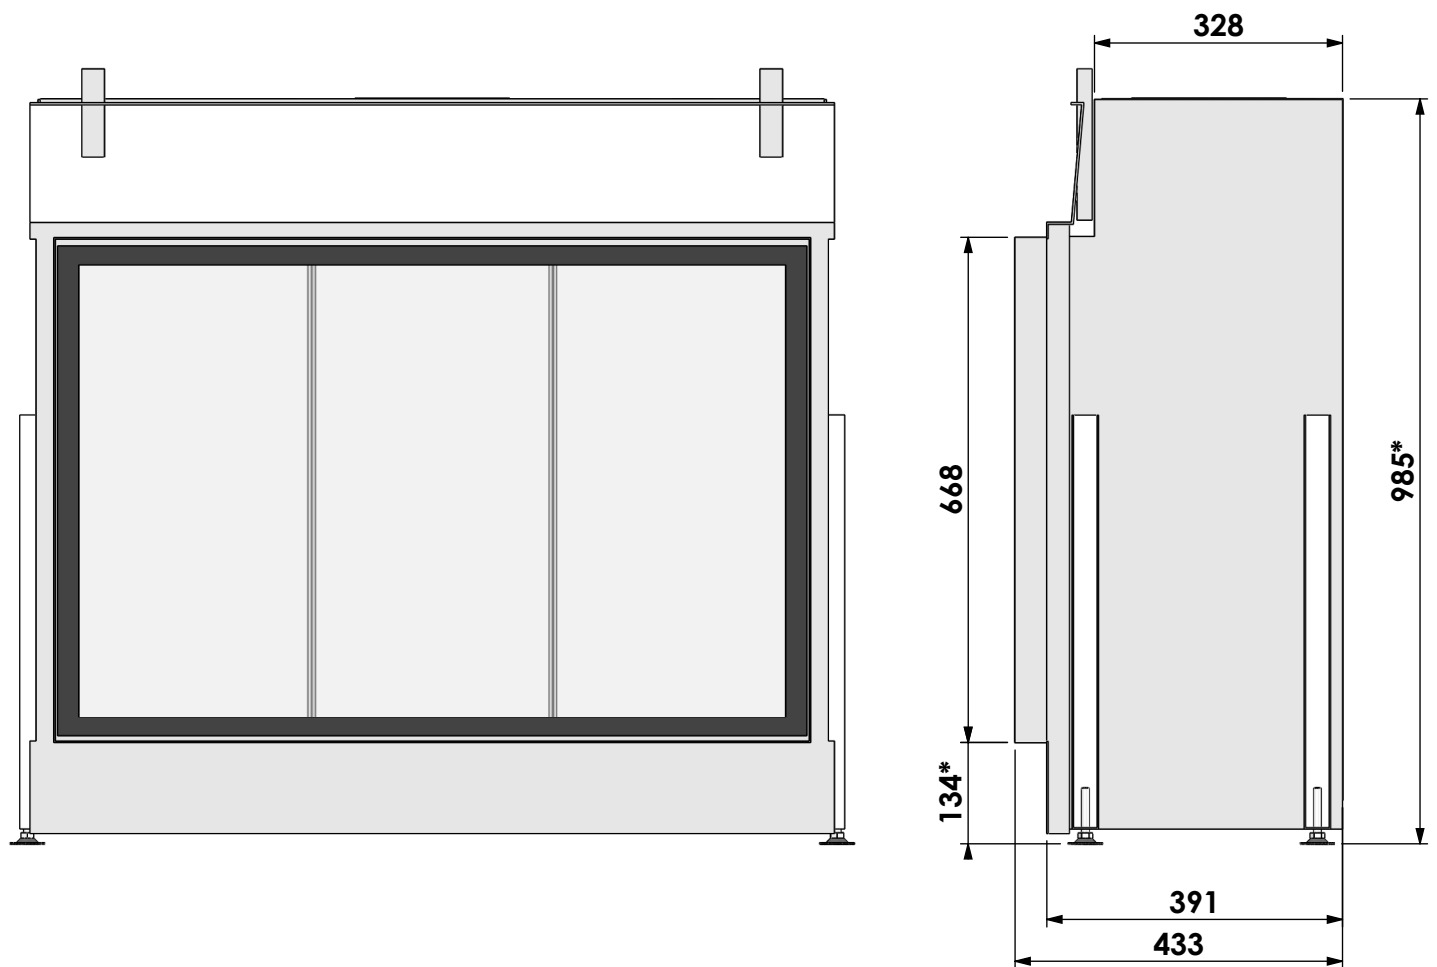

Name:

York Large-3 floating frame convection casing

Modifications reserved

Projection:
American

Scale: **1:10**
Unit: **mm**

Version: **0**

* = optional extended adjustable legs max. + 350 mm

Bellfires - Hallenstraat 17
5531 AB Bladel - Netherlands
Tel. +31 (0) 497 33 92 00
Fax. +31 (0) 497 33 92 10
Email: info@bellfires.com

Name:

York Large-3 hidden door+10cm

Modifications reserved

Projection:
American

Scale:

1:10

Unit:

mm

Modifications reserved

Projection: American

Scale: **1:10**
 Unit: **mm**

Version: **0**