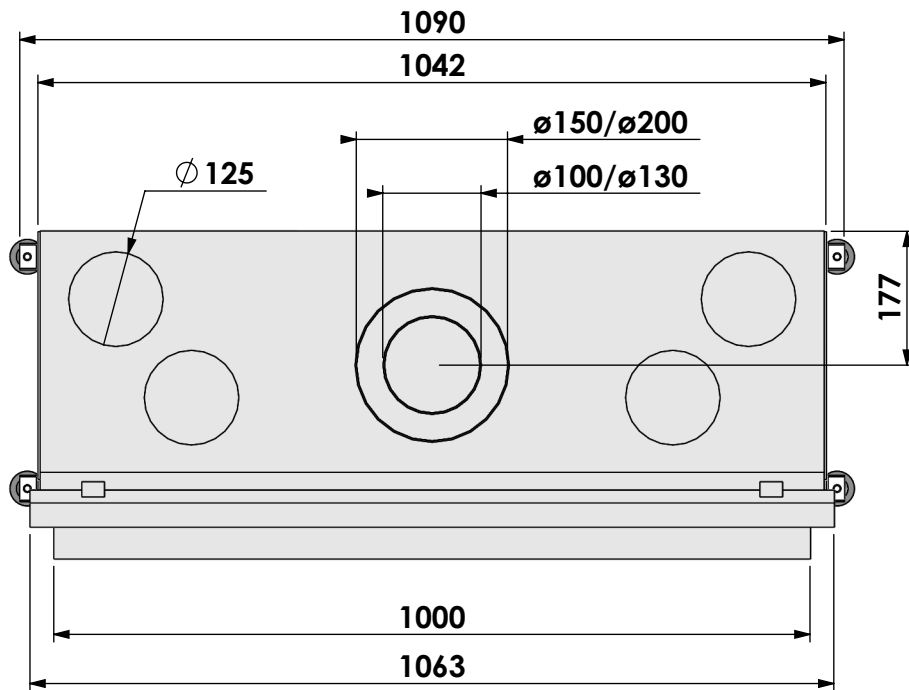

Name:

York Large-3 floating frame convection casing

Modifications reserved

Projection:
American

Scale: **1:10**
Unit: **mm**

Version: **0**

* = optional extended adjustable legs max. + 350 mm

Bellfires - Hallenstraat 17
5531 AB Bladel - Netherlands
Tel. +31 (0) 497 33 92 00
Fax. +31 (0) 497 33 92 10
Email: info@bellfires.com

Name:

York Large-3 hidden door convection casing

Modifications reserved

Projection:
American

Scale: 1:10
Unit: mm

Version: 0

Bellfires - Hallenstraat 17
 5531 AB Bladel - Netherlands
 Tel. +31 (0) 497 33 92 00
 Fax. +31 (0) 497 33 92 10
 Email: info@bellfires.com

Name:

York Large-3 hidden door+10cm

Modifications reserved

Projection:
American

Scale:

1:10

Unit:

mm

Modifications reserved

Projection: American

Scale: **1:10**
 Unit: **mm**

Version: **0**