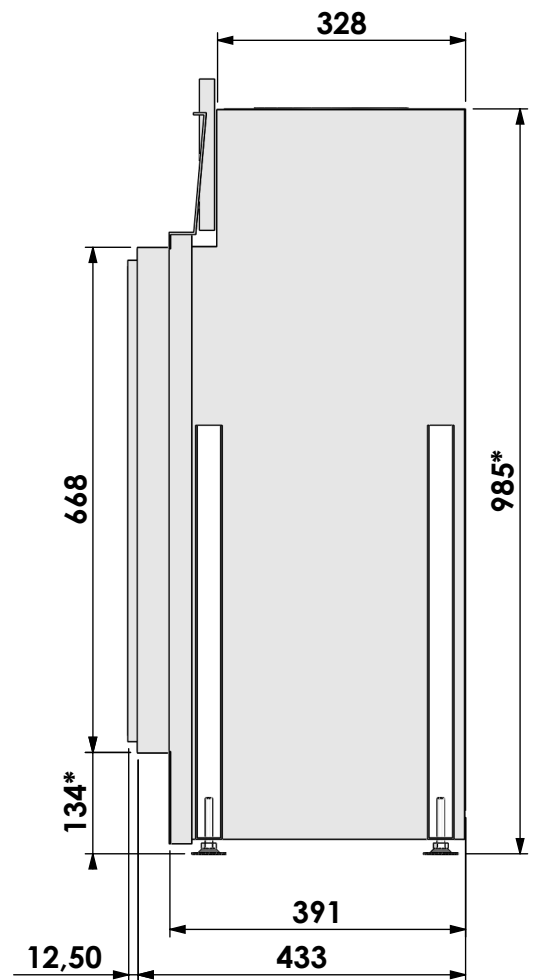

Scale: 1:10
 Unit: mm

Version: 0

Bellfires - Hallenstraat 17
 5531 AB Bladel - Netherlands
 Tel. +31 (0) 497 33 92 00
 Fax. +31 (0) 497 33 92 10
 Email: info@bellfires.com

Name: **York Large-3 floating frame**

Modifications reserved

Projection: American

Scale: 1:10
 Unit: mm

Version: 0

* = optional extended adjustable legs max. + 350 mm

Bellfires - Hallenstraat 17
5531 AB Bladel - Netherlands
Tel. +31 (0) 497 33 92 00
Fax. +31 (0) 497 33 92 10
Email: info@bellfires.com

Name:

York Large-3 hidden door+10cm

Modifications reserved

Projection:
American

Scale:

1:10

Unit:

mm

Modifications reserved

Projection: American

Scale: **1:10**
 Unit: **mm**

Version: **0**