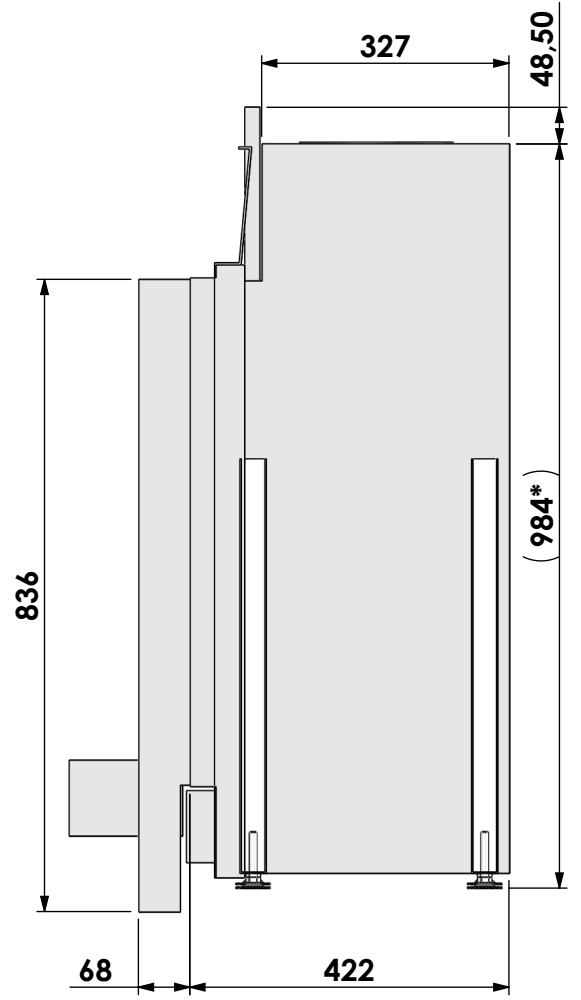

* = optional extended adjustable legs max. + 350 mm

Bellfires - Hallenstraat 17
5531 AB Bladel - Netherlands
Tel. +31 (0) 497 33 92 00
Fax. +31 (0) 497 33 92 10
Email: info@bellfires.com

Name: **York Large-3 hidden door+10cm stone bar**

Modifications reserved

Projection: American

Scale: **1:10**
Unit: **mm**

Version: **0**