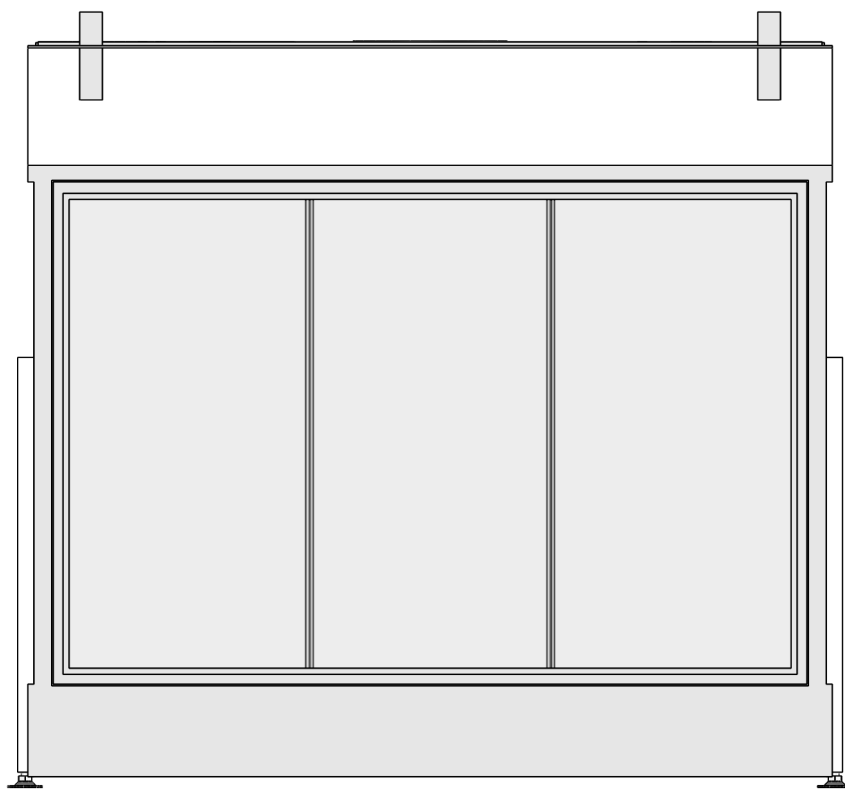

* = optional extended adjustable legs max. + 350 mm

Bellfires - Hallenstraat 17
5531 AB Bladel - Netherlands
Tel. +31 (0) 497 33 92 00
Fax. +31 (0) 497 33 92 10
Email: info@bellfires.com

Name:

York Large-3 floating frame convection casing

Modifications reserved

Projection:
American

Scale: **1:10**
Unit: **mm**

Version: **0**