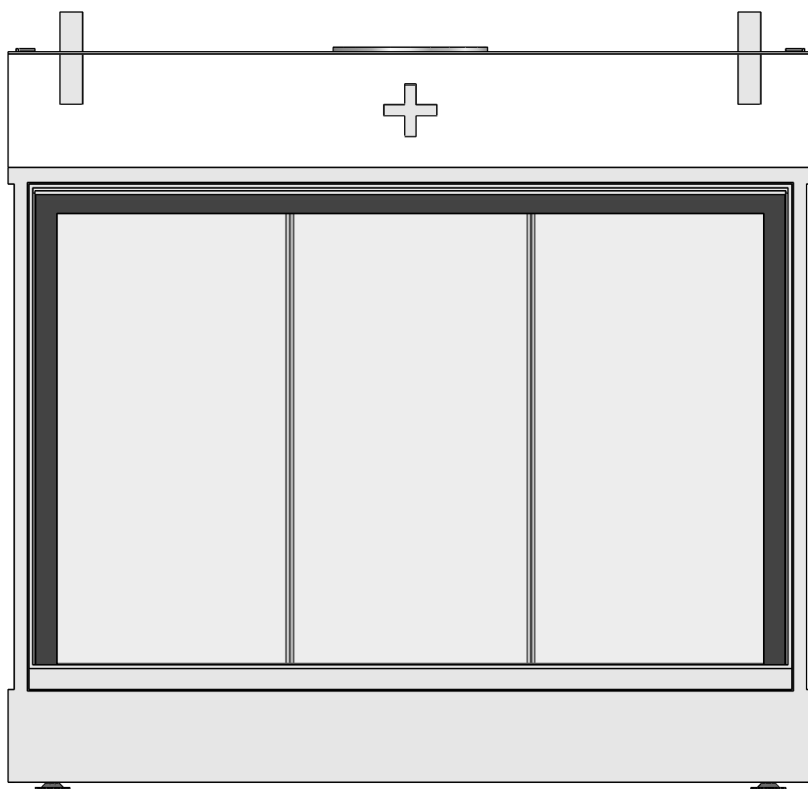

Name:

York Large-3 hidden door+7cm

Modifications reserved

Projection:
American

Scale: 1:10
Unit: mm

Version: 0

Bellfires - Hallenstraat 17
5531 AB Bladel - Netherlands
Tel. +31 (0) 497 33 92 00
Fax. +31 (0) 497 33 92 10
Email: info@bellfires.com

Name:

York Large-3 hidden door+10cm

Modifications reserved

Projection:
American

Scale:

1:10

Unit:

mm