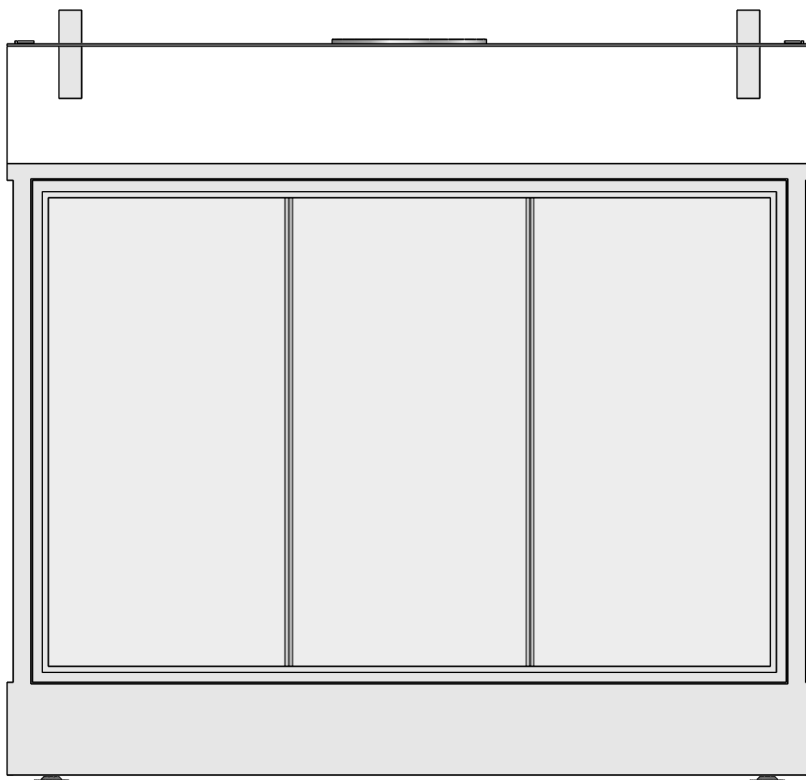

Bellfires - Hallenstraat 17
5531 AB Bladel - Netherlands
Tel. +31 (0) 497 33 92 00
Fax. +31 (0) 497 33 92 10
Email: info@bellfires.com

Name: **York Large-3 floating frame**

Modifications reserved

Projection: American

Scale: 1:10
Unit: mm

Version: 0