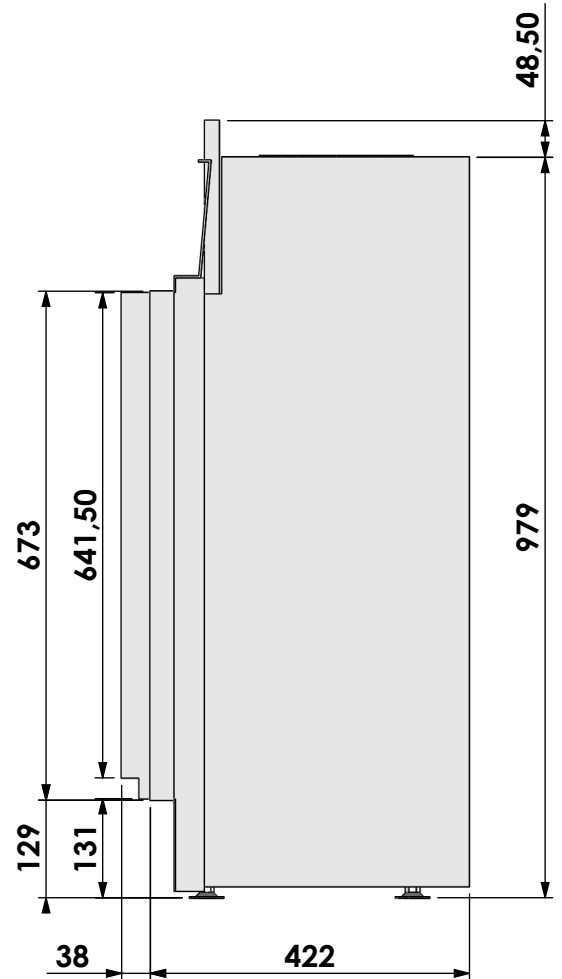

Name:

York Large-3 floating frame convection casing

Modifications reserved

Projection:
American

Scale: **1:10**
Unit: **mm**

Version: **0**

* = optional extended adjustable legs max. + 350 mm

Bellfires - Hallenstraat 17
5531 AB Bladel - Netherlands
Tel. +31 (0) 497 33 92 00
Fax. +31 (0) 497 33 92 10
Email: info@bellfires.com

Name:

York Large-3 hidden door convection casing

Modifications reserved

Projection:
American

Scale: 1:10
Unit: mm

Version: 0

Bellfires - Hallenstraat 17
 5531 AB Bladel - Netherlands
 Tel. +31 (0) 497 33 92 00
 Fax. +31 (0) 497 33 92 10
 Email: info@bellfires.com

Name:

York Large-3 hidden door+10cm

Modifications reserved

Projection:
American

Scale:

1:10

Unit:

mm

Modifications reserved

Projection: American

Scale: **1:10**
 Unit: **mm**

Version: **0**