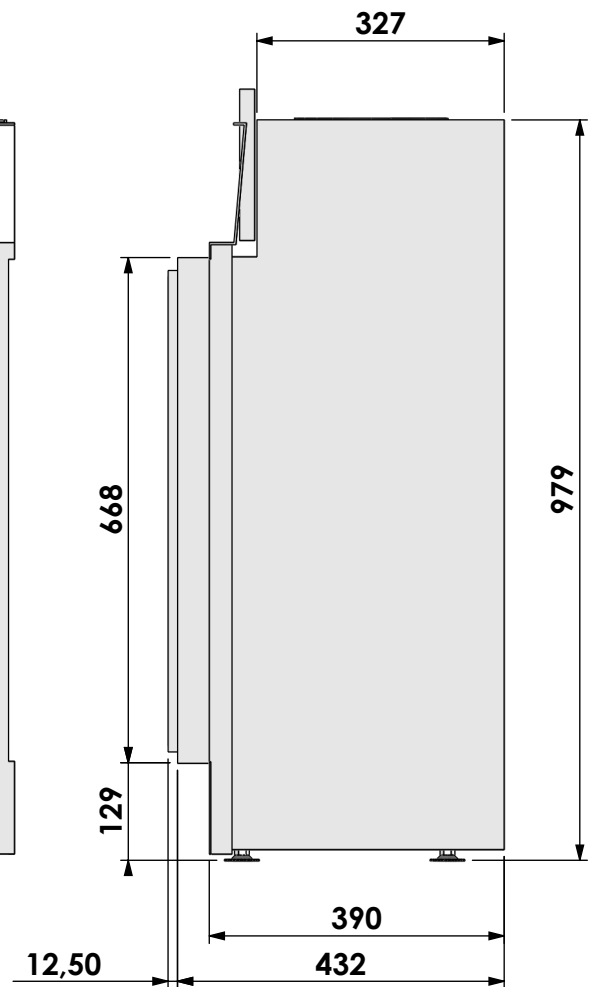

Scale: 1:10
 Unit: mm

Version: 0

Bellfires - Hallenstraat 17
 5531 AB Bladel - Netherlands
 Tel. +31 (0) 497 33 92 00
 Fax. +31 (0) 497 33 92 10
 Email: info@bellfires.com

Name: **York Large-3 floating frame**

Modifications reserved

Projection: American

Scale: 1:10
 Unit: mm

Version: 0

* = optional extended adjustable legs max. + 350 mm

Bellfires - Hallenstraat 17
5531 AB Bladel - Netherlands
Tel. +31 (0) 497 33 92 00
Fax. +31 (0) 497 33 92 10
Email: info@bellfires.com

Name:

York Large-3 hidden door+10cm

Modifications reserved

Projection:
American

Scale:

1:10

Unit:

mm

Modifications reserved

Projection: American

Scale: **1:10**
 Unit: **mm**

Version: **0**