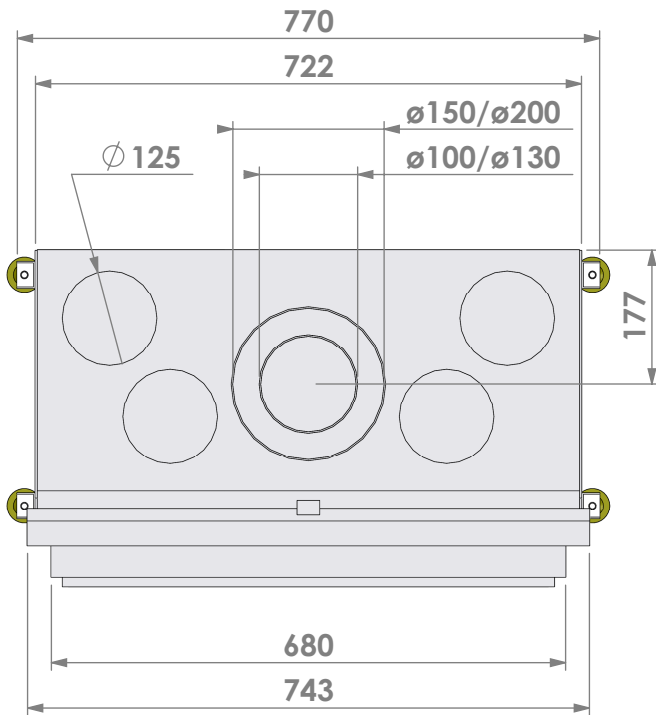

* = optional extended adjustable legs max. + 350 mm

Bellfires - Hallenstraat 17
5531 AB Bladel - Netherlands
Tel. +31 (0) 497 33 92 00
Fax. +31 (0) 497 33 92 10
Email: info@bellfires.com

Name:

Topsham Large-3 floating frame convection casing

Modifications reserved

Projection:
American

Scale: **1:10**
Unit: **mm**

Version: **0**