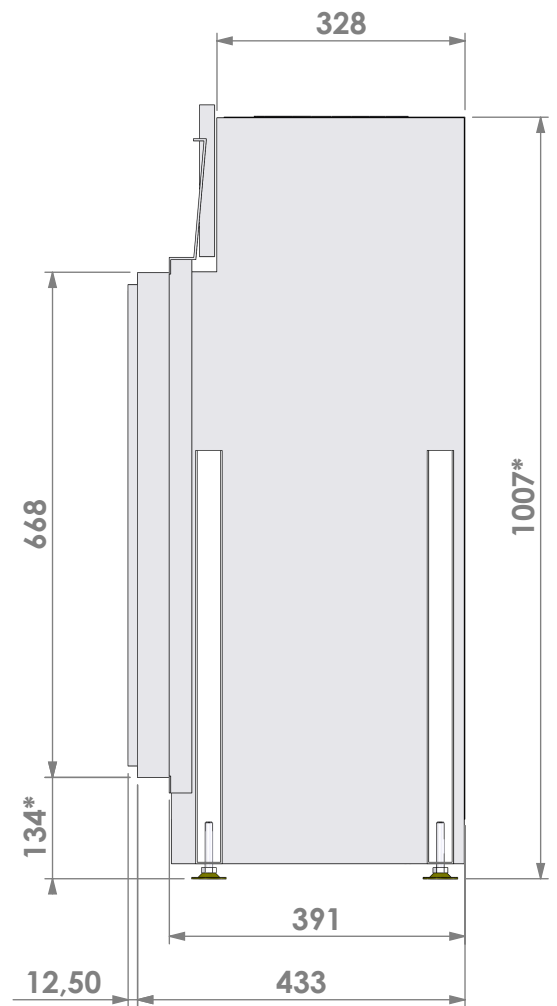

* = optional extended adjustable legs max. + 350 mm

Bellfires - Hallenstraat 17
5531 AB Bladel - Netherlands
Tel. +31 (0) 497 33 92 00
Fax. +31 (0) 497 33 92 10
Email: info@bellfires.com

Name:

Topsham Large-3 floating frame convection casing

Modifications reserved

Projection:
American

Scale: **1:10**
Unit: **mm**

Version: **0**