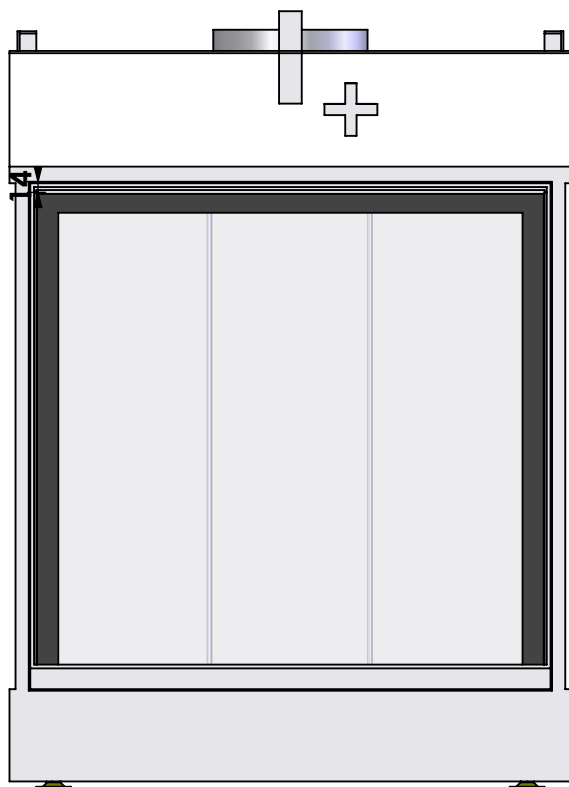

Bellfires - Hallenstraat 17
5531 AB Bladel - Netherlands
Tel. +31 (0) 497 33 92 00
Fax. +31 (0) 497 33 92 10
Email: info@bellfires.com

Name:

Topsham Large-3 hidden door+ 10cm

Modifications reserved

Projection:
American

Scale:

1:10

Unit:

mm

Version:

0