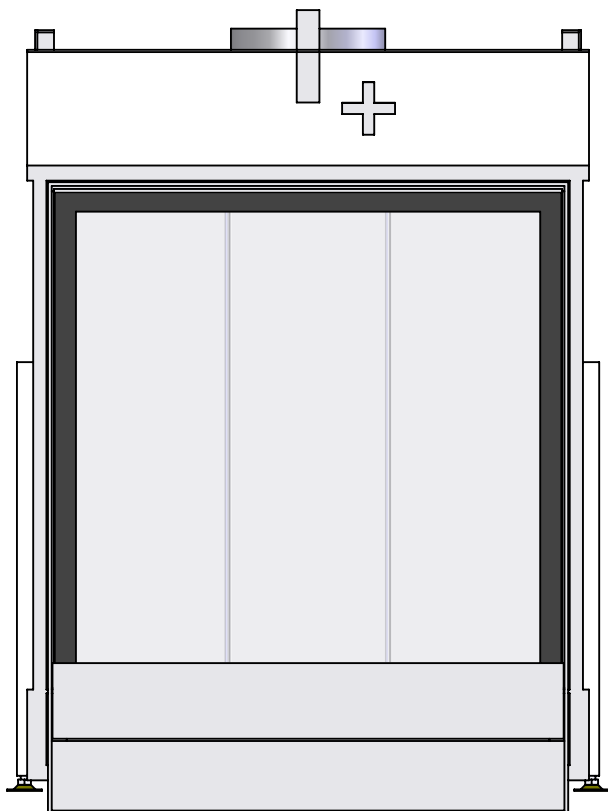

Bellfires - Hallenstraat 17
5531 AB Bladel - Netherlands
Tel. +31 (0) 497 33 92 00
Fax. +31 (0) 497 33 92 10
Email: info@bellfires.com

Name:

Topsham Large-3 hidden door+ 10cm stone bar

Modifications reserved

Projection:
American

Scale:

1:10

Unit:

mm

Version:

0