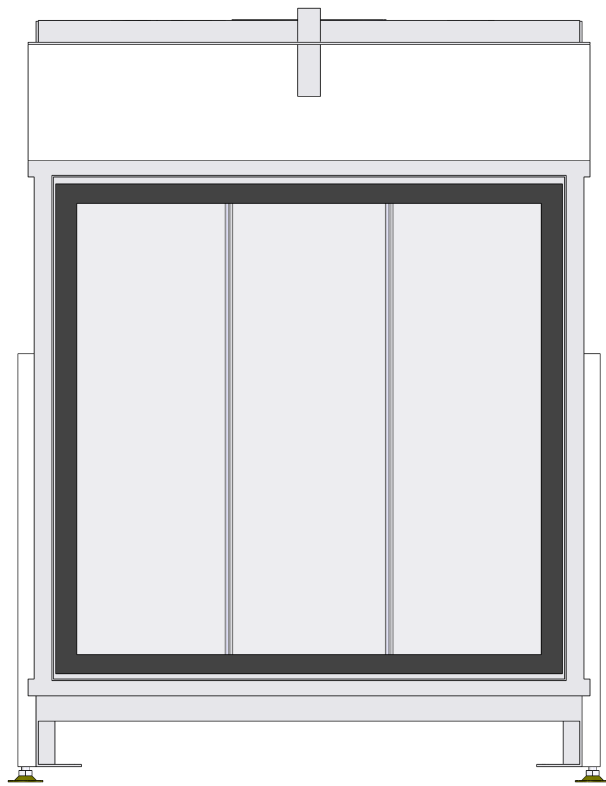

**Topsham Large-3 floating frame convection casing**

**Modifications reserved**

Projection:  
American

Scale: **1:10**  
Unit: **mm**

Version: **0**

\* = optional extended adjustable legs max. + 350 mm

Bellfires - Hallenstraat 17  
5531 AB Bladel - Netherlands  
Tel. +31 (0) 497 33 92 00  
Fax. +31 (0) 497 33 92 10  
Email: info@bellfires.com