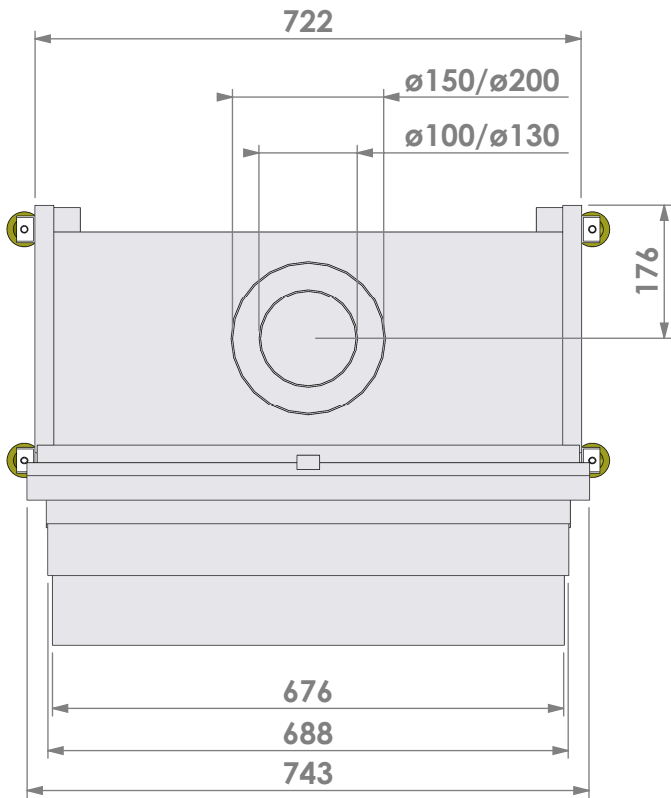

Bellfires - Hallenstraat 17
5531 AB Bladel - Netherlands
Tel. +31 (0) 497 33 92 00
Fax. +31 (0) 497 33 92 10
Email: info@bellfires.com

Name:

Topsham Large-3 hidden door+ 10cm stone bar

Modifications reserved

Projection:
American

Scale:

1:10

Unit:

mm

Version:

0