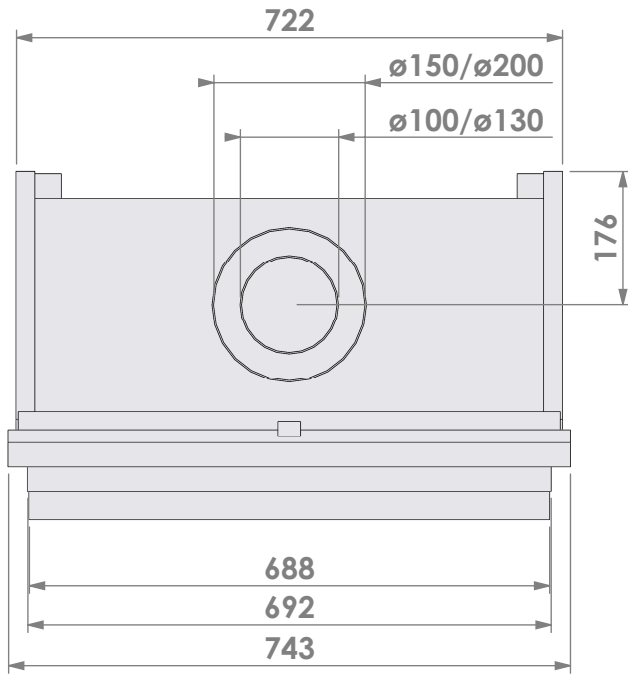

Name:

**Topsham Large-3 hidden door convection casing**

**Modifications reserved**

Projection:  
American

Scale: **1:10**  
Unit: **mm**

Version: **0**

Bellfires - Hallenstraat 17  
 5531 AB Bladel - Netherlands  
 Tel. +31 (0) 497 33 92 00  
 Fax. +31 (0) 497 33 92 10  
 Email: info@bellfires.com

Name: **Topsham Large-3 hidden door+ 7cm**

**Modifications reserved**

Projection:  
American

Scale: **1:10**  
Unit: **mm**

Version: **0**

Bellfires - Hallenstraat 17  
 5531 AB Bladel - Netherlands  
 Tel. +31 (0) 497 33 92 00  
 Fax. +31 (0) 497 33 92 10  
 Email: info@bellfires.com

Name:

**Topsham Large-3 hidden door+ 10cm**

**Modifications reserved**

Projection:  
American

Scale:

**1:10**

Unit:

**mm**

**Modifications reserved**

Projection:  
American

Scale:

1:10

Unit:

mm

Version:

0