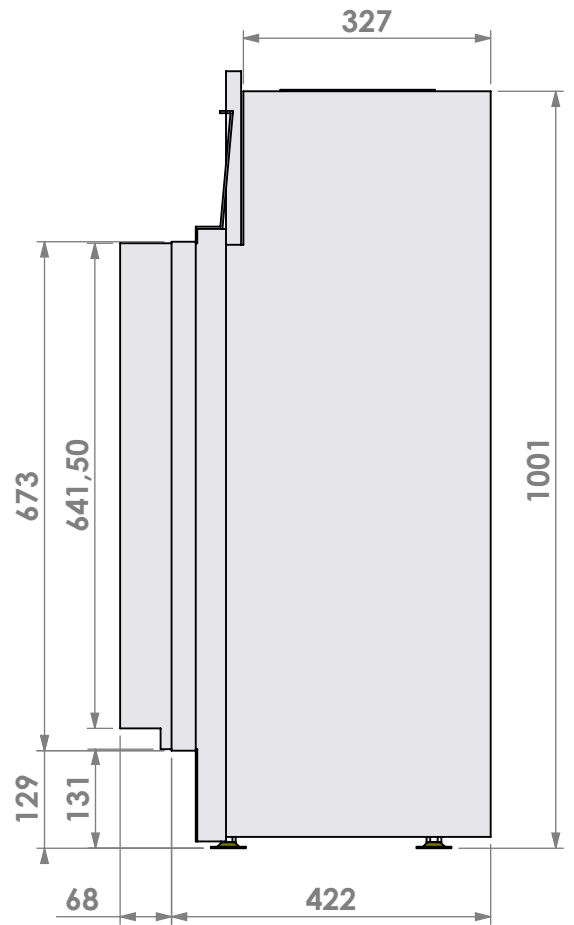

Name: **Topsham Large-3 hidden door+ 7cm**

**Modifications reserved**

Projection:  
American

Scale: **1:10**  
Unit: **mm**

Version: **0**

Bellfires - Hallenstraat 17  
 5531 AB Bladel - Netherlands  
 Tel. +31 (0) 497 33 92 00  
 Fax. +31 (0) 497 33 92 10  
 Email: info@bellfires.com

Name:

**Topsham Large-3 hidden door+ 10cm**

**Modifications reserved**

Projection:  
American

Scale:

**1:10**

Unit:

**mm**

**Modifications reserved**

Projection:  
American

Scale:

1:10

Unit:

mm

Version:

0