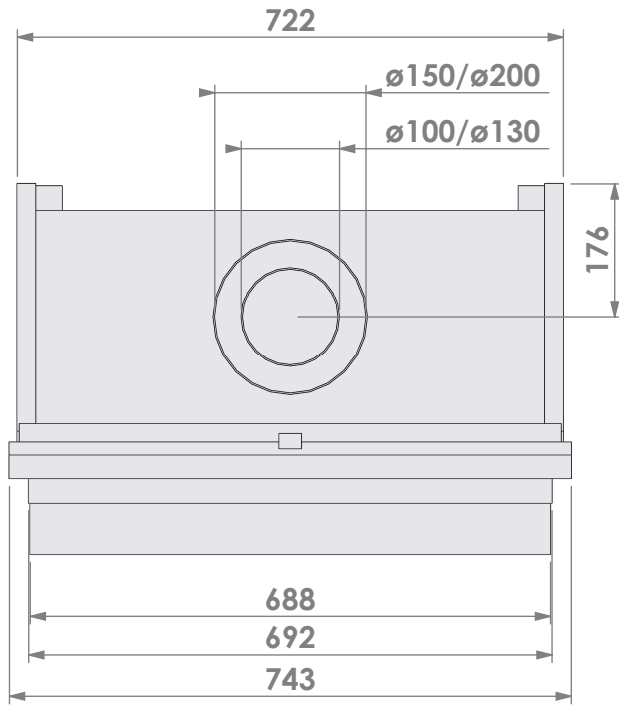

Name: **Topsham Large-3 hidden door+ 7cm**

**Modifications reserved**

Projection:  
American

Scale: **1:10**  
Unit: **mm**

Version: **0**

Bellfires - Hallenstraat 17  
 5531 AB Bladel - Netherlands  
 Tel. +31 (0) 497 33 92 00  
 Fax. +31 (0) 497 33 92 10  
 Email: info@bellfires.com

Name:

**Topsham Large-3 hidden door+ 10cm**

**Modifications reserved**

Projection:  
American

Scale:

**1:10**

Unit:

**mm**

**Modifications reserved**

Projection:  
American

Scale:

1:10

Unit:

mm

Version:

0