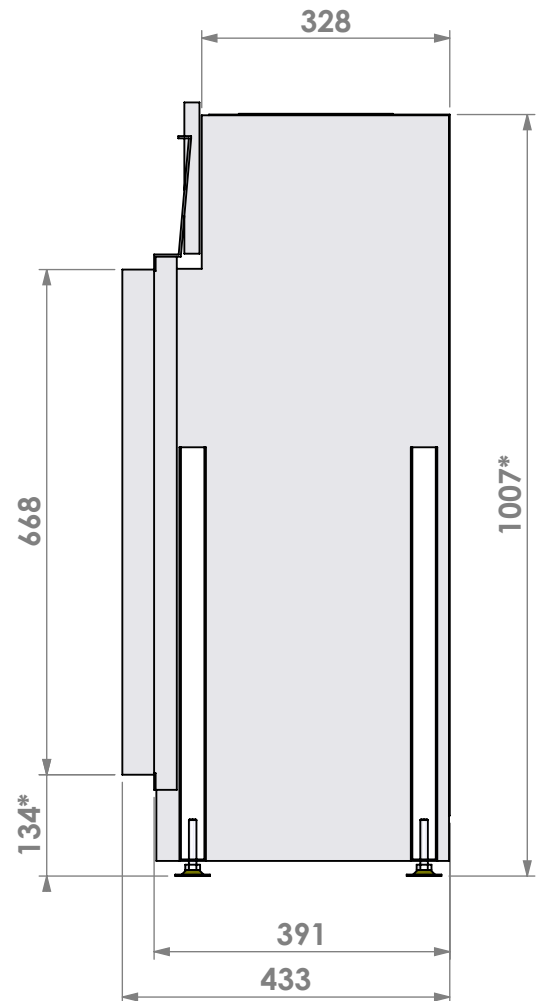

### Topsham Large-3 floating frame

**Modifications reserved**

Projection:  
American

Scale:

1:10

Unit:

mm

Version:

**Topsham Large-3 floating frame convection casing**

**Modifications reserved**

Projection:  
American

Scale: **1:10**  
Unit: **mm**

Version: **0**

\* = optional extended adjustable legs max. + 350 mm

Bellfires - Hallenstraat 17  
5531 AB Bladel - Netherlands  
Tel. +31 (0) 497 33 92 00  
Fax. +31 (0) 497 33 92 10  
Email: info@bellfires.com

Name:

**Topsham Large-3 hidden door+ 10cm**

**Modifications reserved**

Projection:  
American

Scale:

**1:10**

Unit:

**mm**

**Modifications reserved**

Projection:  
American

Scale:

1:10

Unit:

mm

Version:

0