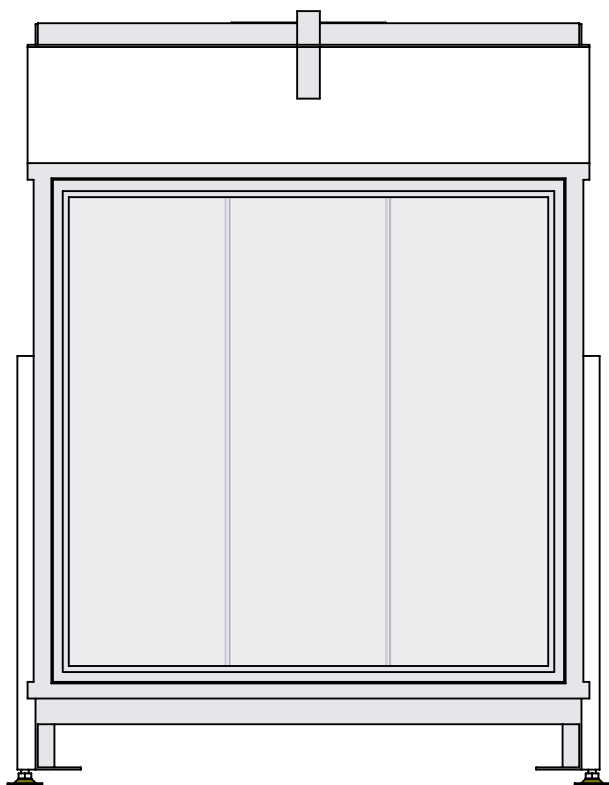

* = optional extended adjustable legs max. + 350 mm

Bellfires - Hallenstraat 17
5531 AB Bladel - Netherlands
Tel. +31 (0) 497 33 92 00
Fax. +31 (0) 497 33 92 10
Email: info@bellfires.com

Name:

Topsham Large-3 floating frame convection casing

Modifications reserved

Projection:
American

Scale: **1:10**
Unit: **mm**

Version: **0**