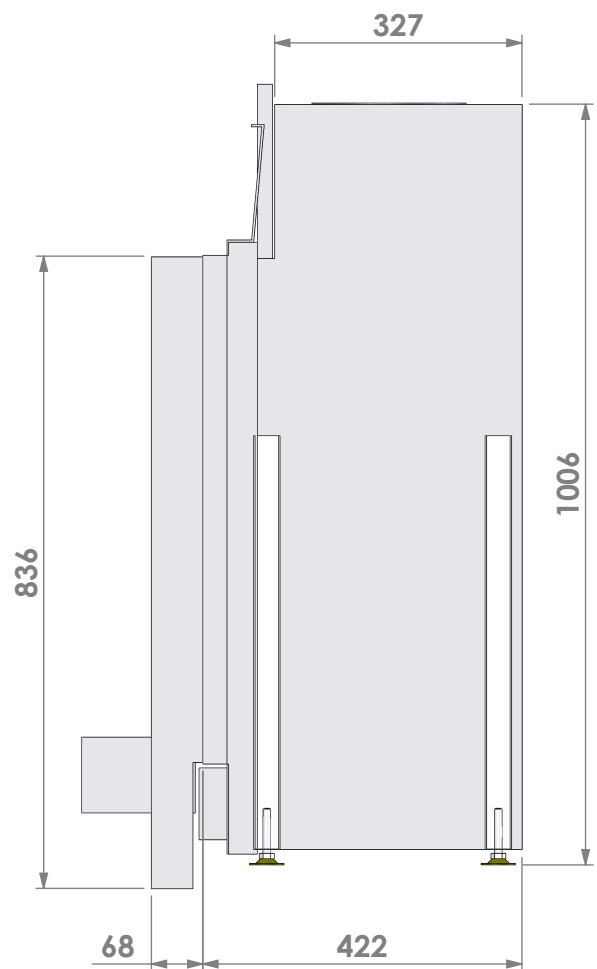

Bellfires - Hallenstraat 17
5531 AB Bladel - Netherlands
Tel. +31 (0) 497 33 92 00
Fax. +31 (0) 497 33 92 10
Email: info@bellfires.com

Name:

Topsham Large-3 hidden door+ 10cm stone bar

Modifications reserved

Projection:
American

Scale:

1:10

Unit:

mm

Version:

0