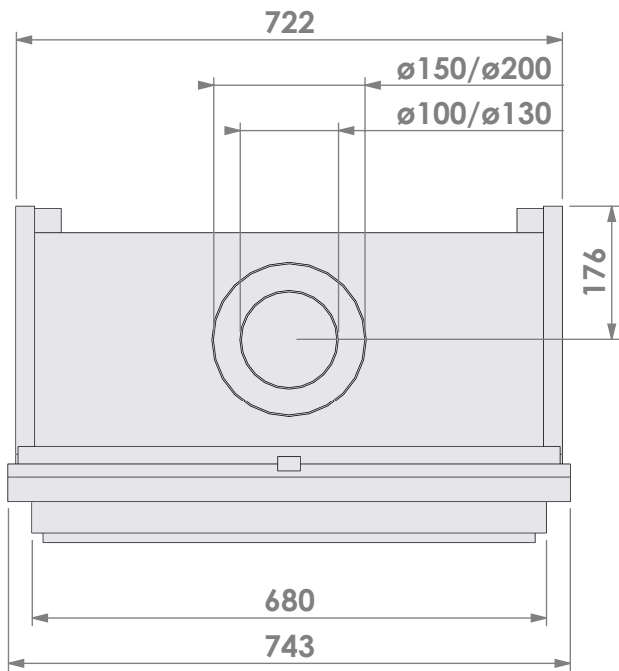

Bellfires - Hallenstraat 17
5531 AB Bladel - Netherlands
Tel. +31 (0) 497 33 92 00
Fax. +31 (0) 497 33 92 10
Email: info@bellfires.com

Name:

Topsham Large-3 floating frame

Modifications reserved

Projection:
American

Scale:

1:10

Unit:

mm

Version:

0