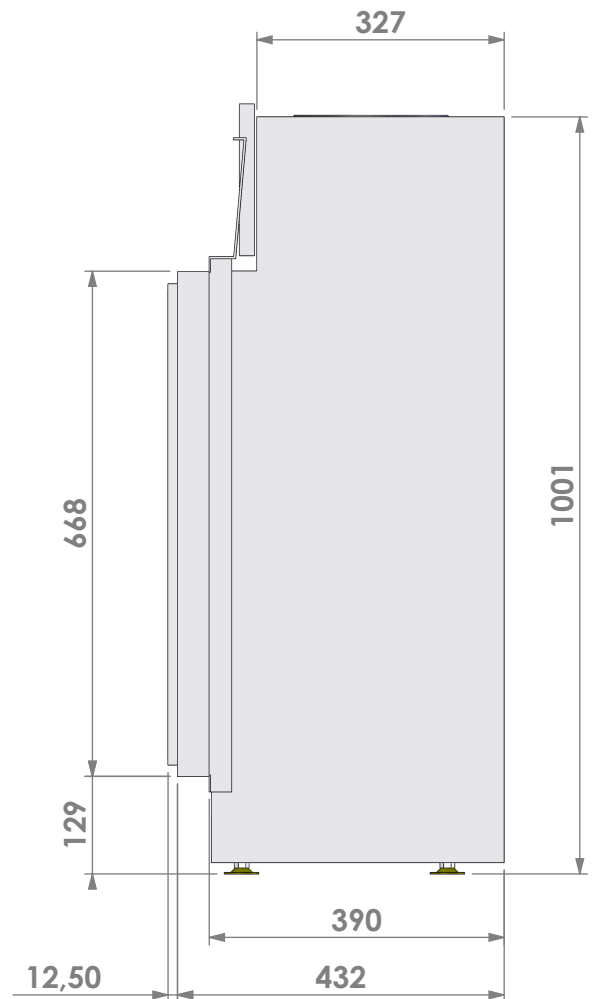

Projection:  
American

Scale:

1:10

Unit:

mm

Version:

0

Bellfires - Hallenstraat 17  
 5531 AB Bladel - Netherlands  
 Tel. +31 (0) 497 33 92 00  
 Fax. +31 (0) 497 33 92 10  
 Email: info@bellfires.com

### Topsham Large-3 floating frame

**Modifications reserved**

Projection:  
American

Scale:

1:10

Unit:

mm

Version:

Name:

**Topsham Large-3 hidden door+ 10cm**

**Modifications reserved**

Projection:  
American

Scale:

**1:10**

Unit:

**mm**

**Modifications reserved**

Projection:  
American

Scale:

1:10

Unit:

mm

Version:

0