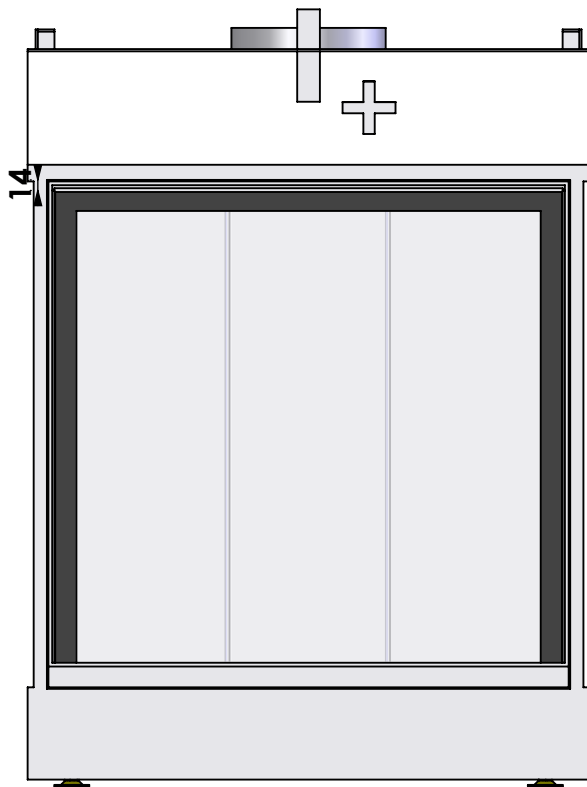

Name:

**Topsham Large-3 hidden door convection casing**

**Modifications reserved**

Projection:  
American

Scale: **1:10**  
Unit: **mm**

Version: **0**

Bellfires - Hallenstraat 17  
 5531 AB Bladel - Netherlands  
 Tel. +31 (0) 497 33 92 00  
 Fax. +31 (0) 497 33 92 10  
 Email: info@bellfires.com