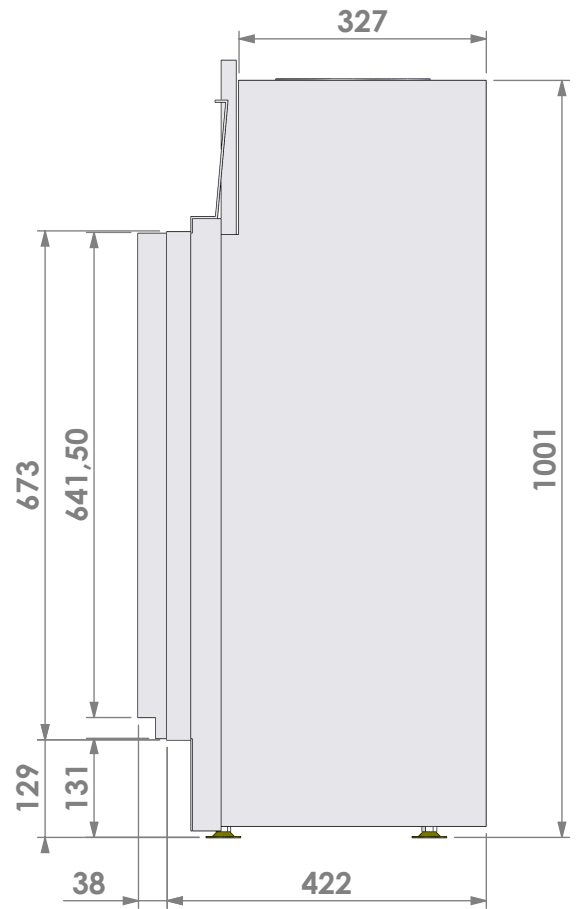

Name:

**Topsham Large-3 hidden door convection casing**

**Modifications reserved**

Projection:  
American

Scale: **1:10**  
Unit: **mm**

Version: **0**

Bellfires - Hallenstraat 17  
 5531 AB Bladel - Netherlands  
 Tel. +31 (0) 497 33 92 00  
 Fax. +31 (0) 497 33 92 10  
 Email: info@bellfires.com

Name: **Topsham Large-3 hidden door+ 7cm**

**Modifications reserved**

Projection:  
American

Scale: **1:10**  
Unit: **mm**

Version: **0**

Bellfires - Hallenstraat 17  
 5531 AB Bladel - Netherlands  
 Tel. +31 (0) 497 33 92 00  
 Fax. +31 (0) 497 33 92 10  
 Email: info@bellfires.com

Name:

**Topsham Large-3 hidden door+ 10cm**

**Modifications reserved**

Projection:  
American

Scale:

**1:10**

Unit:

**mm**

**Modifications reserved**

Projection:  
American

Scale:

1:10

Unit:

mm

Version:

0