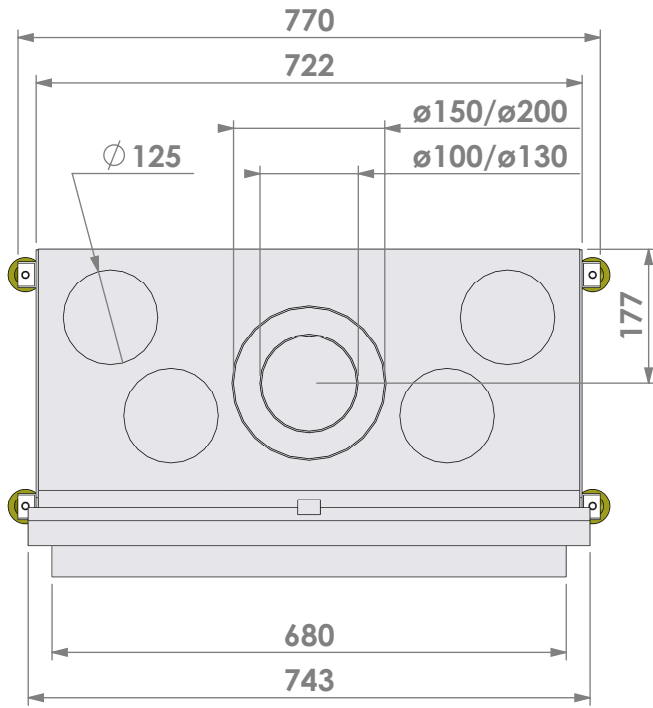

**Topsham Large-3 floating frame convection casing**

**Modifications reserved**

Projection:  
American

Scale: **1:10**  
Unit: **mm**

Version: **0**

\* = optional extended adjustable legs max. + 350 mm

Bellfires - Hallenstraat 17  
5531 AB Bladel - Netherlands  
Tel. +31 (0) 497 33 92 00  
Fax. +31 (0) 497 33 92 10  
Email: info@bellfires.com

Name:

**Topsham Large-3 hidden door+ 10cm**

**Modifications reserved**

Projection:  
American

Scale:

**1:10**

Unit:

**mm**

**Modifications reserved**

Projection:  
American

Scale:

1:10

Unit:

mm

Version:

0