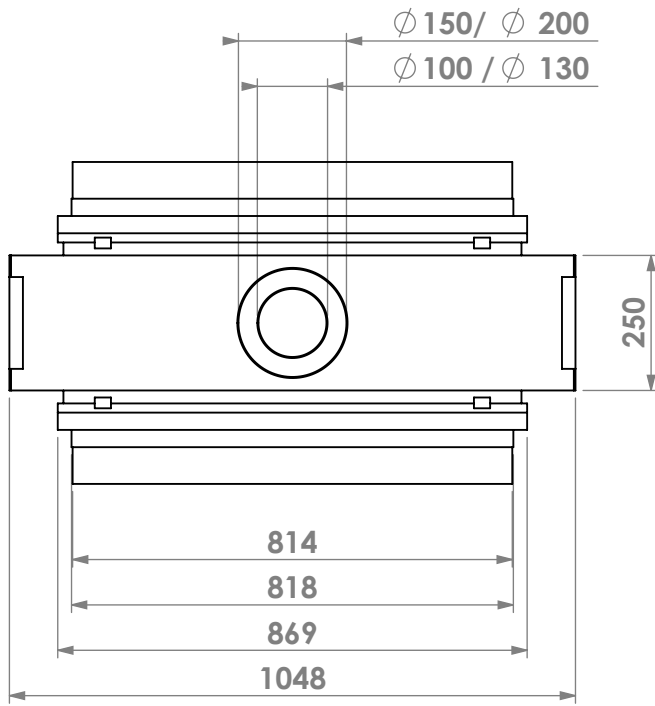

Bellfires - Hallenstraat 17
5531 AB Bladel - Netherlands
Tel. +31 (0) 497 33 92 00
Fax. +31 (0) 497 33 92 10
Email: info@bellfires.com

Name: **Derby L Tunnel-3 HD+ 10cm - HD+ 10cm**

Modifications reserved

Projection: American

Scale:

1:14

Unit:

mm

Version:

0