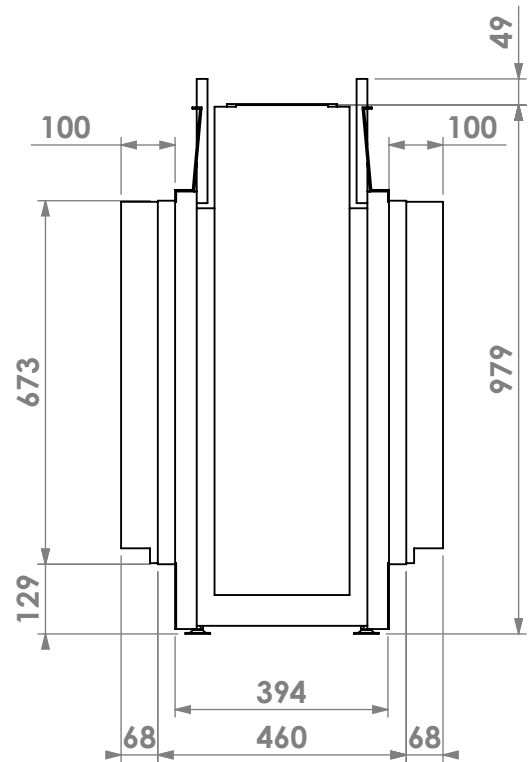

Bellfires - Hallenstraat 17
5531 AB Bladel - Netherlands
Tel. +31 (0) 497 33 92 00
Fax. +31 (0) 497 33 92 10
Email: info@bellfires.com

Name: **Derby L Tunnel-3 HD+ 10cm - HD+ 10cm**

Modifications reserved

Projection: American

Scale:

1:14

Unit:

mm

Version:

0