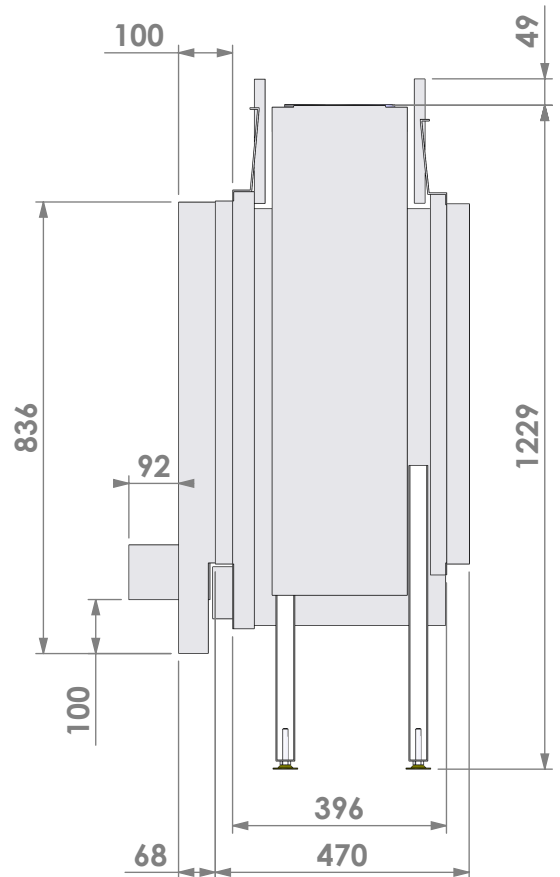

Modifications reserved

Projection:
American

Scale:

1:14

Unit:

mm

Version:

0

Name: **Derby L Tunnel-3 HD+ 7cm - HD+ 7cm**

Modifications reserved

Projection:
American

Scale:

1:14

Unit:

mm

Version:

Projection: American

Scale:

1:14

Unit:

mm

Version:

0