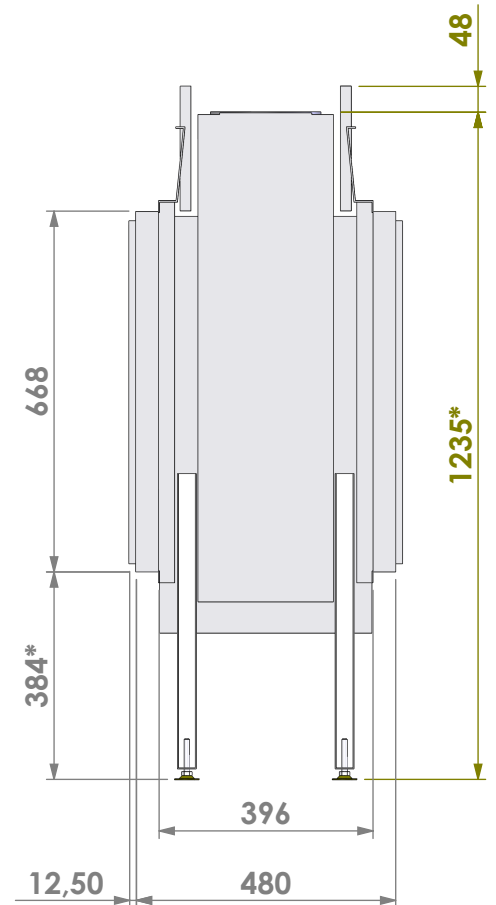

Scale: **1:14**
Unit: **mm**

Version: **0**

Bellfires - Hallenstraat 17
5531 AB Bladel - Netherlands
Tel. +31 (0) 497 33 92 00
Fax. +31 (0) 497 33 92 10
Email: info@bellfires.com

Name:

Derby L Tunnel-3 floating frame

Modifications reserved

Projection:
American

Scale: **1:14**
Unit: **mm**

Version: **0**

* = optional extended adjustable legs max. + 350 mm

Bellfires - Hallenstraat 17
5531 AB Bladel - Netherlands
Tel. +31 (0) 497 33 92 00
Fax. +31 (0) 497 33 92 10
Email: info@bellfires.com

Modifications reserved

Projection:
American

Scale:

1:14

Unit:

mm

Version:

0

Projection: American

Scale:

1:14

Unit:

mm

Version:

0