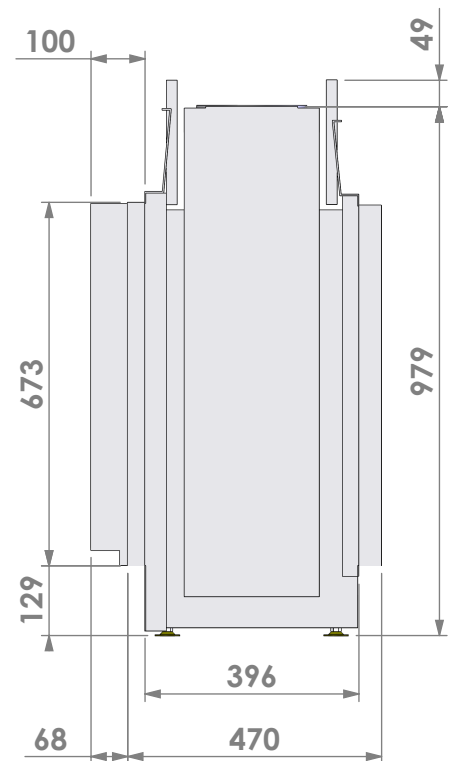

Scale:

1:14

Unit:

mm

Version:

0

Bellfires - Hallenstraat 17
5531 AB Bladel - Netherlands
Tel. +31 (0) 497 33 92 00
Fax. +31 (0) 497 33 92 10
Email: info@bellfires.com

Name: **Derby L Tunnel-3 HD+ 10cm - HD**

Modifications reserved

Projection:
American

Scale:

1:14

Unit:

mm

Version:

0

Projection: American

Scale:

1:14

Unit:

mm

Version:

0