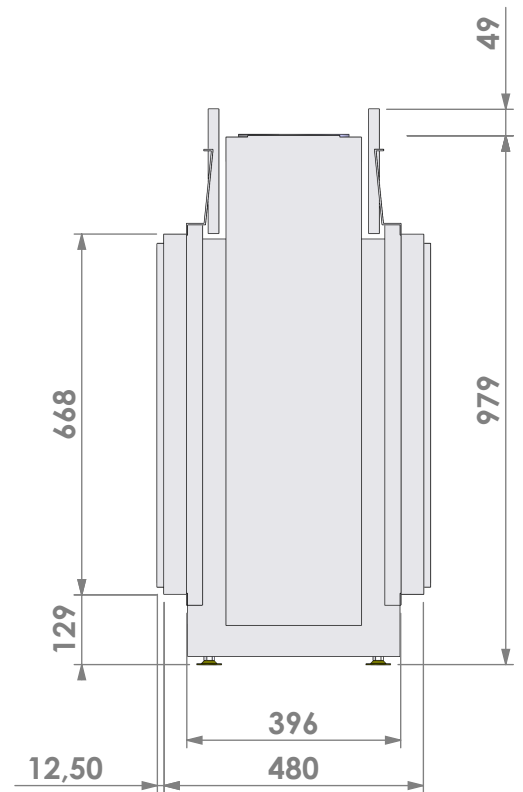

Bellfires - Hallenstraat 17
5531 AB Bladel - Netherlands
Tel. +31 (0) 497 33 92 00
Fax. +31 (0) 497 33 92 10
Email: info@bellfires.com

Name:

Derby L Tunnel-3 floating frame

Modifications reserved

Projection:
American

Scale: **1:14**
Unit: **mm**

Version: **0**