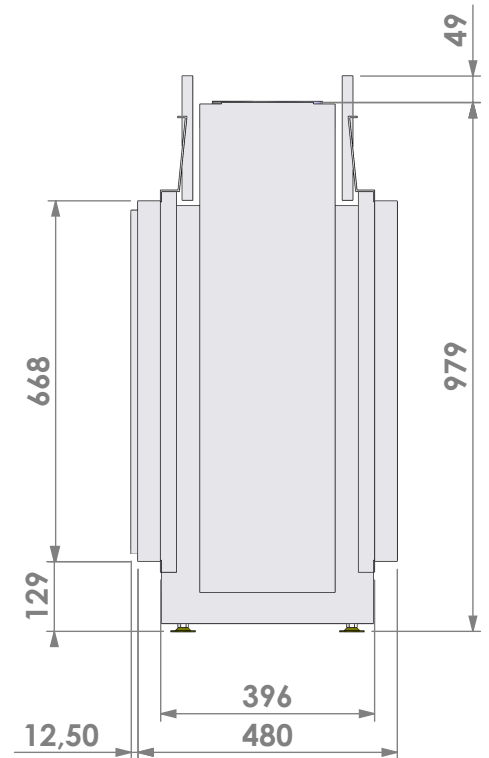

Bellfires - Hallenstraat 17
5531 AB Bladel - Netherlands
Tel. +31 (0) 497 33 92 00
Fax. +31 (0) 497 33 92 10
Email: info@bellfires.com

Name:

Derby L Tunnel-3 floating frame-hidden door

Modifications reserved

Projection:
American

Scale: **1:14**
Unit: **mm**

Version: **0**