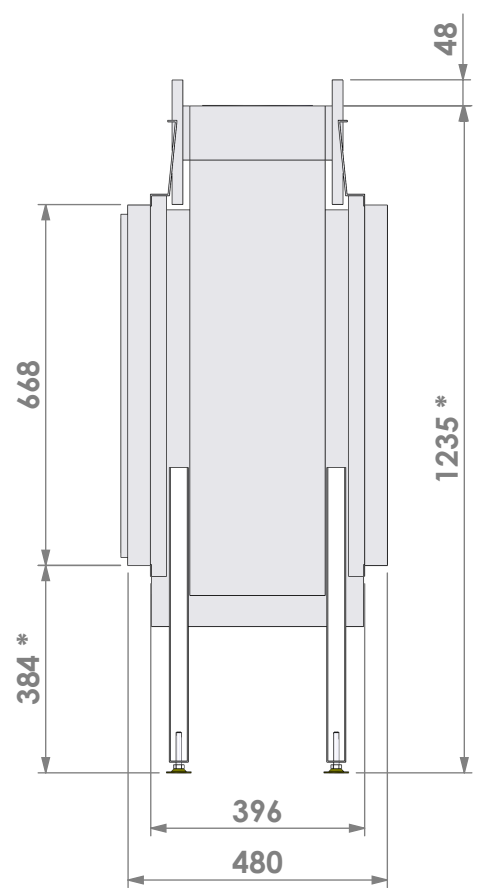

Name:

Derby L Tunnel-3 floating frame-hidden door

Modifications reserved

Projection:
American

Scale: **1:14**
Unit: **mm**

Version: **0**

* = optional extended adjustable legs max. + 350 mm

Bellfires - Hallenstraat 17
5531 AB Bladel - Netherlands
Tel. +31 (0) 497 33 92 00
Fax. +31 (0) 497 33 92 10
Email: info@bellfires.com

Modifications reserved

Projection:
American

Scale:

1:14

Unit:

mm

Version:

0

Name: **Derby L Tunnel-3 HD+ 7cm - HD+ 7cm**

Modifications reserved

Projection:
American

Scale:

1:14

Unit:

mm

Version:

Projection: American

Scale:

1:14

Unit:

mm

Version:

0