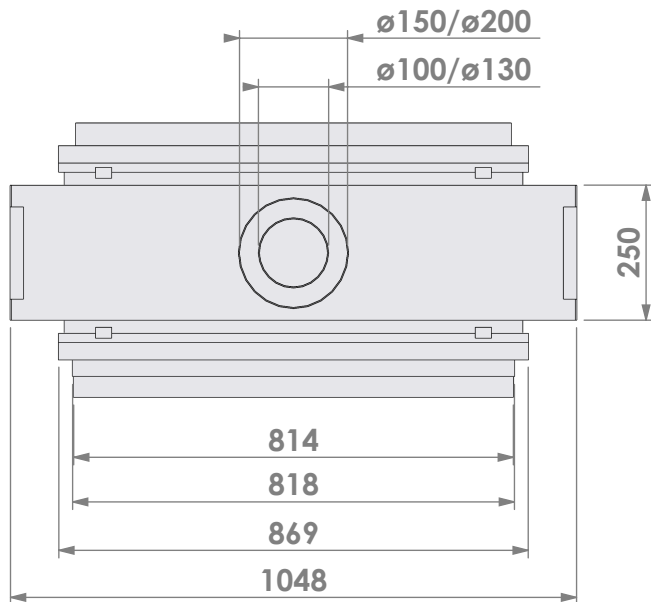

Bellfires - Hallenstraat 17
5531 AB Bladel - Netherlands
Tel. +31 (0) 497 33 92 00
Fax. +31 (0) 497 33 92 10
Email: info@bellfires.com

Name: **Derby L Tunnel-3 HD+ 7cm - HD**

Modifications reserved

Projection:
American

Scale:

1:14

Unit:

mm

Version:

0