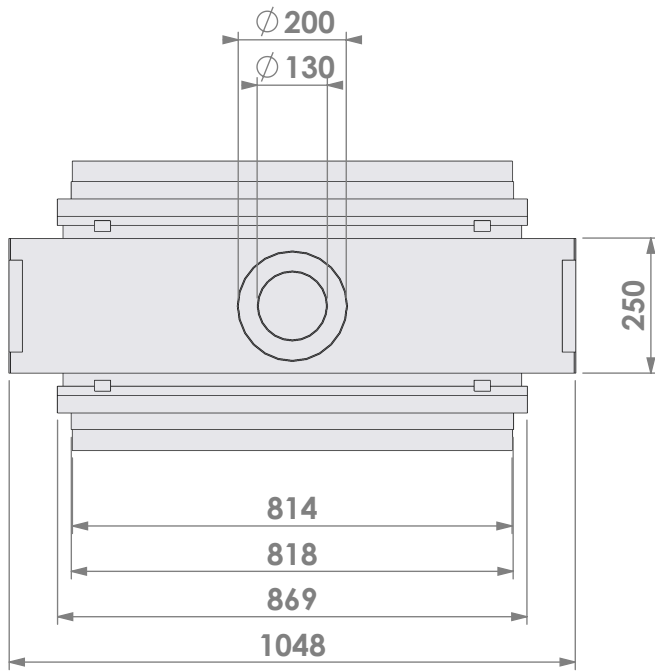

Modifications reserved

Projection:
American

Scale:

1:14

Unit:

mm

Version:

0

Modifications reserved

Projection:
American

Scale: **1:14**
Unit: **mm**

Version: **0**

Bellfires - Hallenstraat 17
 5531 AB Bladel - Netherlands
 Tel. +31 (0) 497 33 92 00
 Fax. +31 (0) 497 33 92 10
 Email: info@bellfires.com

Name: **Derby L Tunnel-3 HD+ 7cm - HD+ 7cm**

Modifications reserved

Projection:
American

Scale:

1:14

Unit:

mm

Version:

Projection: American

Scale:

1:14

Unit:

mm

Version:

0