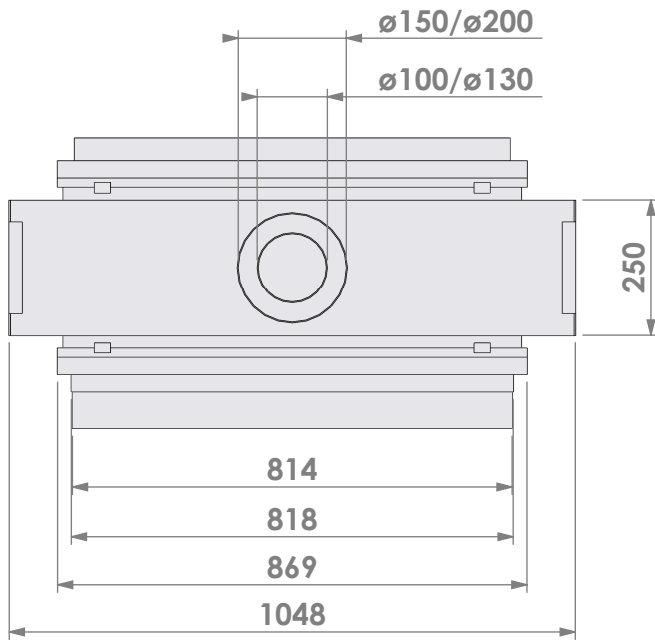

Scale:

1:14

Unit:

mm

Version:

0

Bellfires - Hallenstraat 17
5531 AB Bladel - Netherlands
Tel. +31 (0) 497 33 92 00
Fax. +31 (0) 497 33 92 10
Email: info@bellfires.com

Name: **Derby L Tunnel-3 HD+ 10cm - HD**

Modifications reserved

Projection:
American

Scale:

1:14

Unit:

mm

Version:

0

Projection: American

Scale:

1:14

Unit:

mm

Version:

0