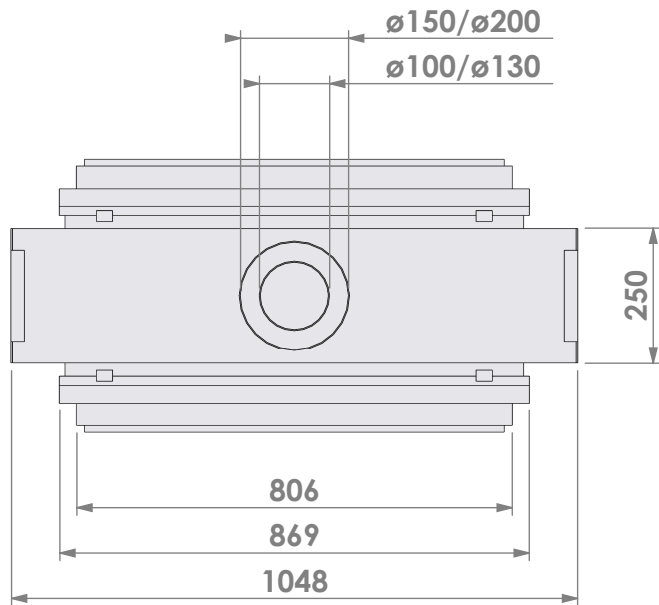

Bellfires - Hallenstraat 17
5531 AB Bladel - Netherlands
Tel. +31 (0) 497 33 92 00
Fax. +31 (0) 497 33 92 10
Email: info@bellfires.com

Name:

Derby L Tunnel-3 floating frame

Modifications reserved

Projection:
American

Scale: **1:14**
Unit: **mm**

Version: **0**