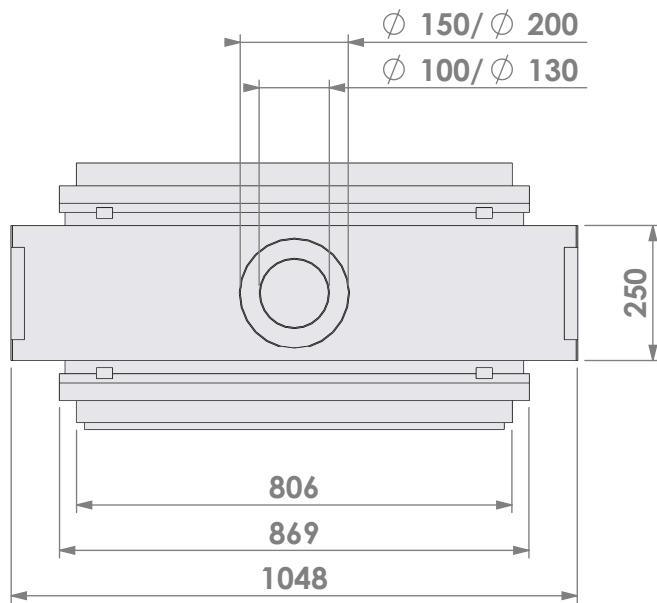

Name:

Derby L Tunnel-3 hidden door en convectie

Modifications reserved

Projection:
American

Scale: **1:14**
Unit: **mm**

Version: **0**

Bellfires - Hallenstraat 17
5531 AB Bladel - Netherlands
Tel. +31 (0) 497 33 92 00
Fax. +31 (0) 497 33 92 10
Email: info@bellfires.com

Name:

Derby L Tunnel-3 floating frame-hidden door

Modifications reserved

Projection:
American

Scale: **1:14**
Unit: **mm**

Version: **0**

* = optional extended adjustable legs max. + 350 mm

Bellfires - Hallenstraat 17
5531 AB Bladel - Netherlands
Tel. +31 (0) 497 33 92 00
Fax. +31 (0) 497 33 92 10
Email: info@bellfires.com

Projection: American

Scale:

1:14

Unit:

mm

Version:

0