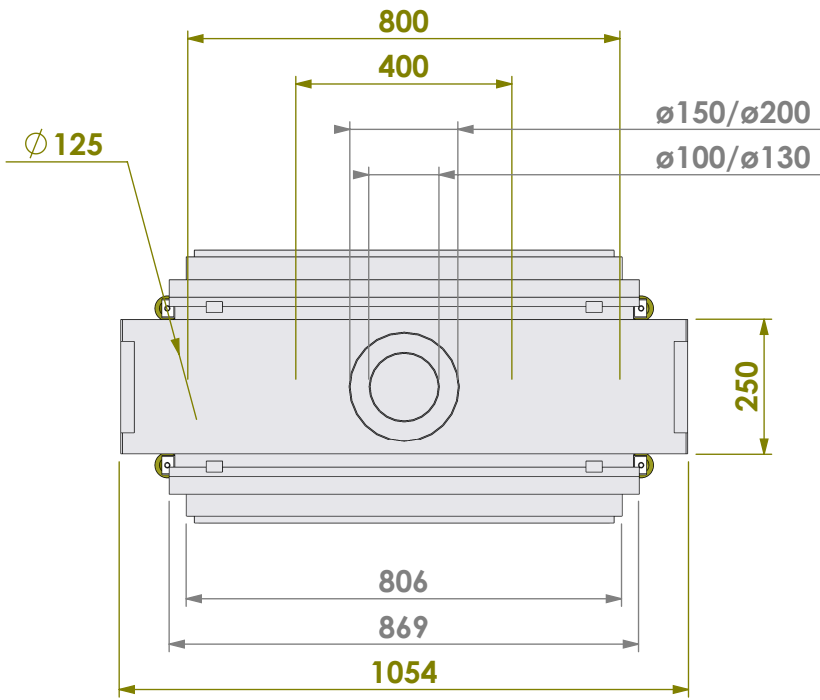

Modifications reserved

Projection:
American

Scale: **1:14**
Unit: **mm**

Version: **0**

* = optional extended adjustable legs max. + 350 mm

Bellfires - Hallenstraat 17
5531 AB Bladel - Netherlands
Tel. +31 (0) 497 33 92 00
Fax. +31 (0) 497 33 92 10
Email: info@bellfires.com

Modifications reserved

Projection:
American

Scale:

1:14

Unit:

mm

Version:

0

Name: **Derby L Tunnel-3 HD+ 7cm - HD+ 7cm**

Modifications reserved

Projection:
American

Scale:

1:14

Unit:

mm

Version:

Projection: American

Scale:

1:14

Unit:

mm

Version:

0