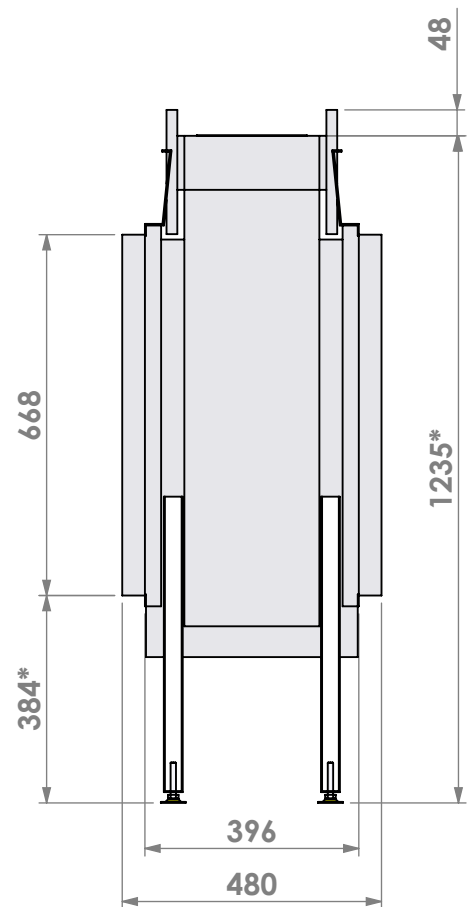

Name: **Derby L Tunnel-3 floating frame en convectie**

Modifications reserved

Projection: American

Scale: **1:14**
Unit: **mm**

Version: **0**

* = optional extended adjustable legs max. + 350 mm

Bellfires - Hallenstraat 17
5531 AB Bladel - Netherlands
Tel. +31 (0) 497 33 92 00
Fax. +31 (0) 497 33 92 10
Email: info@bellfires.com

Projection: American

Scale:

1:14

Unit:

mm

Version:

0