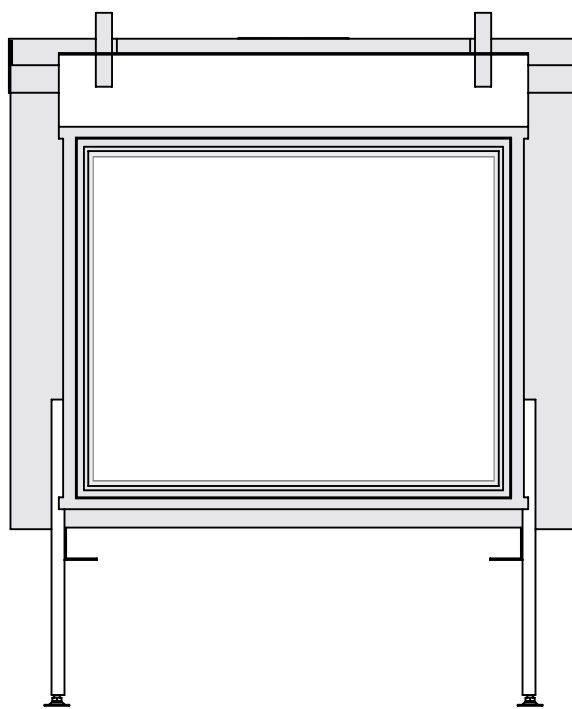

Name:

Derby L Tunnel-3 floating frame-hidden door

Modifications reserved

Projection:
American

Scale: **1:14**
Unit: **mm**

Version: **0**

* = optional extended adjustable legs max. + 350 mm

Bellfires - Hallenstraat 17
5531 AB Bladel - Netherlands
Tel. +31 (0) 497 33 92 00
Fax. +31 (0) 497 33 92 10
Email: info@bellfires.com