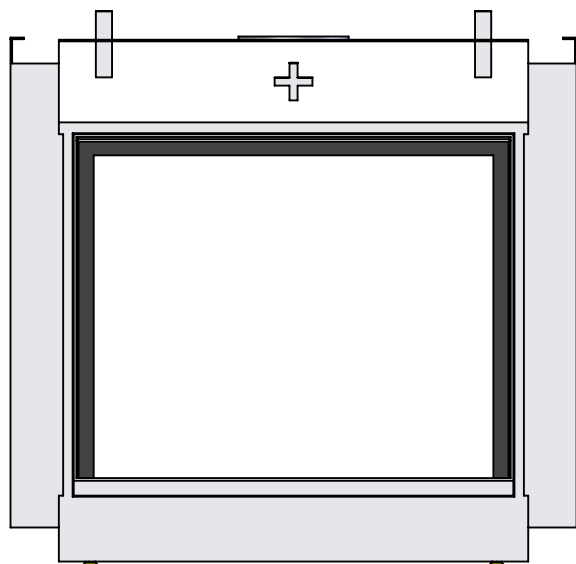

Bellfires - Hallenstraat 17
5531 AB Bladel - Netherlands
Tel. +31 (0) 497 33 92 00
Fax. +31 (0) 497 33 92 10
Email: info@bellfires.com

Name: **Derby L Tunnel-3 HD+ 7cm - HD**

Modifications reserved

Projection:
American

Scale:

1:14

Unit:

mm

Version:

0