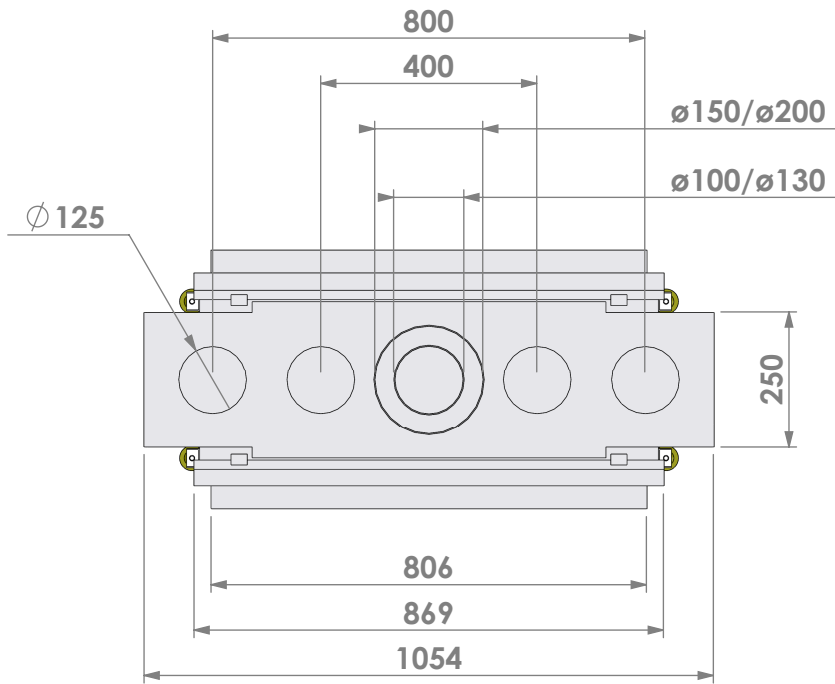

Name: **Derby L Tunnel-3 floating frame en convectie**

Modifications reserved

Projection: American

Scale: **1:14**
Unit: **mm**

Version: **0**

* = optional extended adjustable legs max. + 350 mm

Bellfires - Hallenstraat 17
5531 AB Bladel - Netherlands
Tel. +31 (0) 497 33 92 00
Fax. +31 (0) 497 33 92 10
Email: info@bellfires.com

Projection: American

Scale:

1:14

Unit:

mm

Version:

0