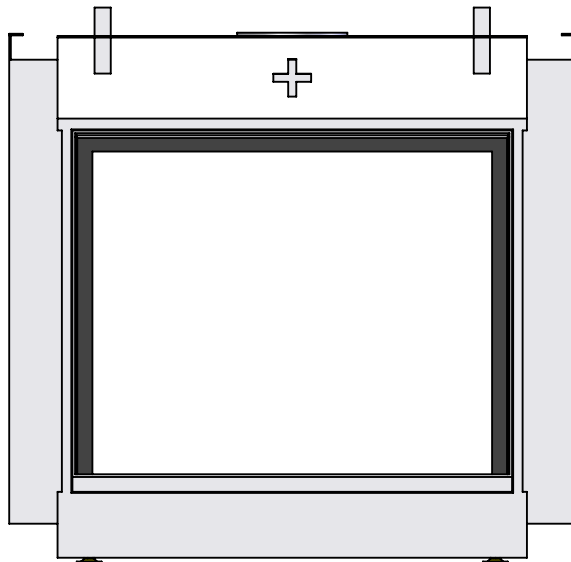

Bellfires - Hallenstraat 17
5531 AB Bladel - Netherlands
Tel. +31 (0) 497 33 92 00
Fax. +31 (0) 497 33 92 10
Email: info@bellfires.com

Name: **Derby L Tunnel-3 HD+ 7cm - HD+ 7cm**

Modifications reserved

Projection:
American

Scale:

1:14

Unit:

mm

Version:

0