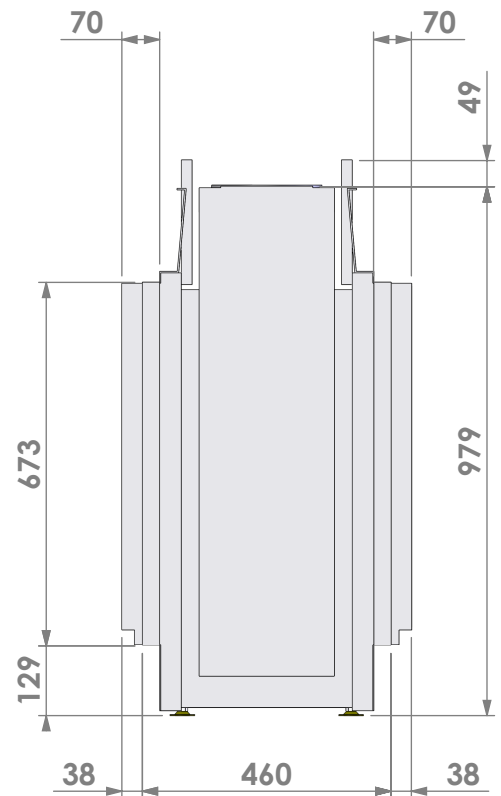

Modifications reserved

Projection:
American

Scale:

1:14

Unit:

mm

Version:

0

Modifications reserved

Projection:
American

Scale: **1:14**
Unit: **mm**

Version: **0**

Bellfires - Hallenstraat 17
 5531 AB Bladel - Netherlands
 Tel. +31 (0) 497 33 92 00
 Fax. +31 (0) 497 33 92 10
 Email: info@bellfires.com

Name: **Derby L Tunnel-3 HD+ 7cm - HD+ 7cm**

Modifications reserved

Projection:
American

Scale:

1:14

Unit:

mm

Version:

Projection: American

Scale:

1:14

Unit:

mm

Version:

0