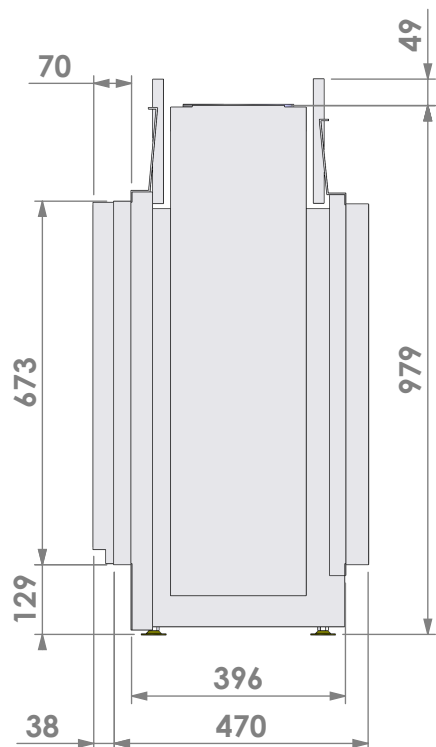

Bellfires - Hallenstraat 17
5531 AB Bladel - Netherlands
Tel. +31 (0) 497 33 92 00
Fax. +31 (0) 497 33 92 10
Email: info@bellfires.com

Name: **Derby L Tunnel-3 HD+ 7cm - HD**

Modifications reserved

Projection:
American

Scale:

1:14

Unit:

mm

Version:

0