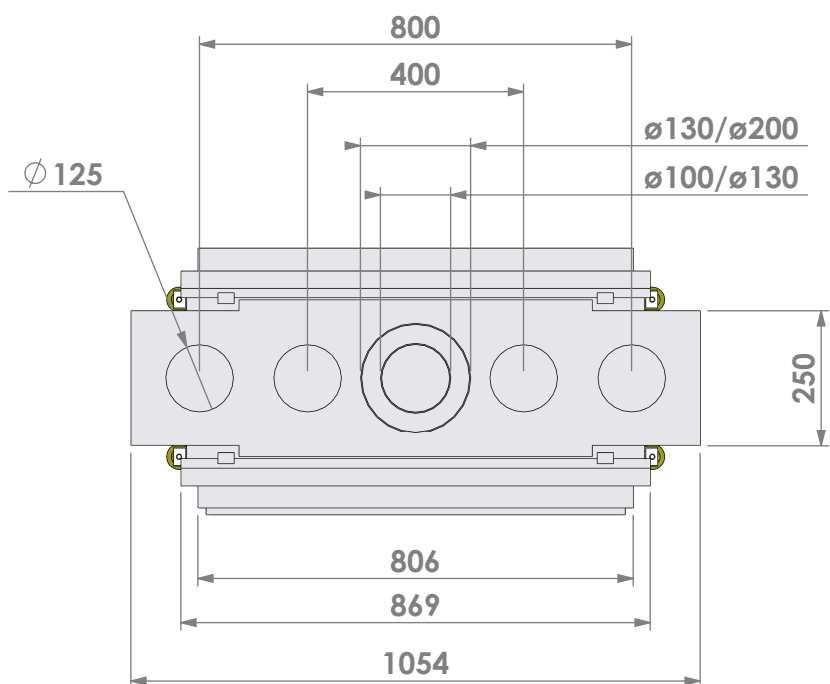

Name:

Derby L Tunnel-3 floating frame-hidden door

Modifications reserved

Projection:
American

Scale: **1:14**
Unit: **mm**

Version: **0**

* = optional extended adjustable legs max. + 350 mm

Bellfires - Hallenstraat 17
5531 AB Bladel - Netherlands
Tel. +31 (0) 497 33 92 00
Fax. +31 (0) 497 33 92 10
Email: info@bellfires.com

Projection: American

Scale:

1:14

Unit:

mm

Version:

0