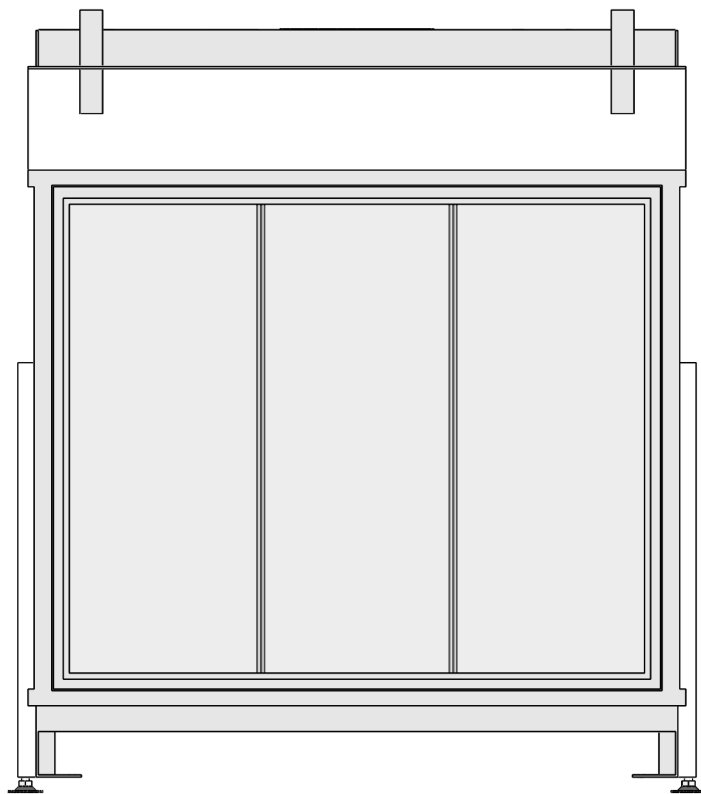

Name: **Derby Large-3 floating frame**

Modifications reserved

Projection: American

Scale: 1:10  
 Unit: mm

Version: 0

\* = optional extended adjustable legs max. + 350 mm

Bellfires - Hallenstraat 17  
5531 AB Bladel - Netherlands  
Tel. +31 (0) 497 33 92 00  
Fax. +31 (0) 497 33 92 10  
Email: info@bellfires.com

Name:

**Derby Large-3 floating frame convection casing**

**Modifications reserved**

Projection:  
American

Scale: 1:10  
Unit: mm

Version: 0

\* = optional extended adjustable legs max. + 350 mm

Bellfires - Hallenstraat 17  
5531 AB Bladel - Netherlands  
Tel. +31 (0) 497 33 92 00  
Fax. +31 (0) 497 33 92 10  
Email: info@bellfires.com