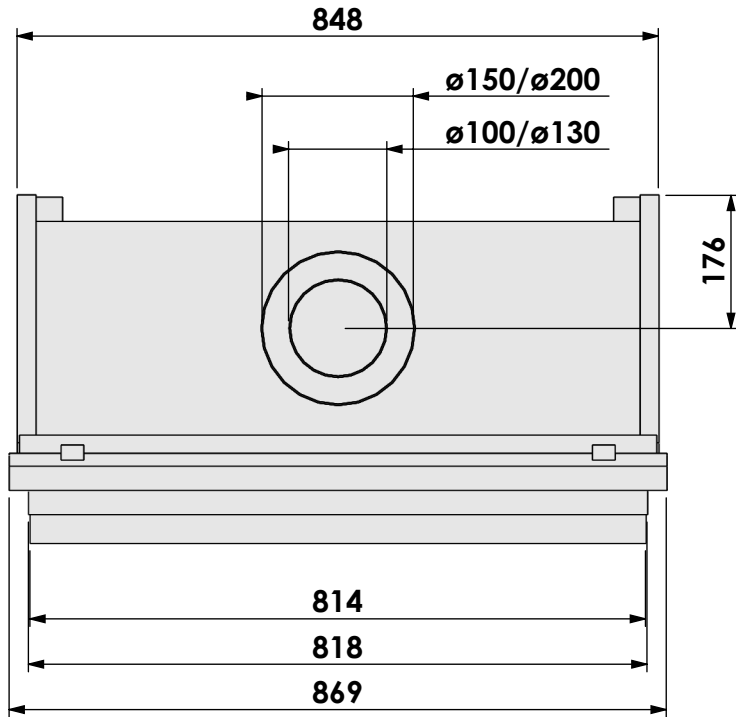

Bellfires - Hallenstraat 17
5531 AB Bladel - Netherlands
Tel. +31 (0) 497 33 92 00
Fax. +31 (0) 497 33 92 10
Email: info@bellfires.com

Name: **Derby Large-3 hidden door+ 7cm**

Modifications reserved

Projection: American

Scale: 1:10
Unit: mm

Version: 0