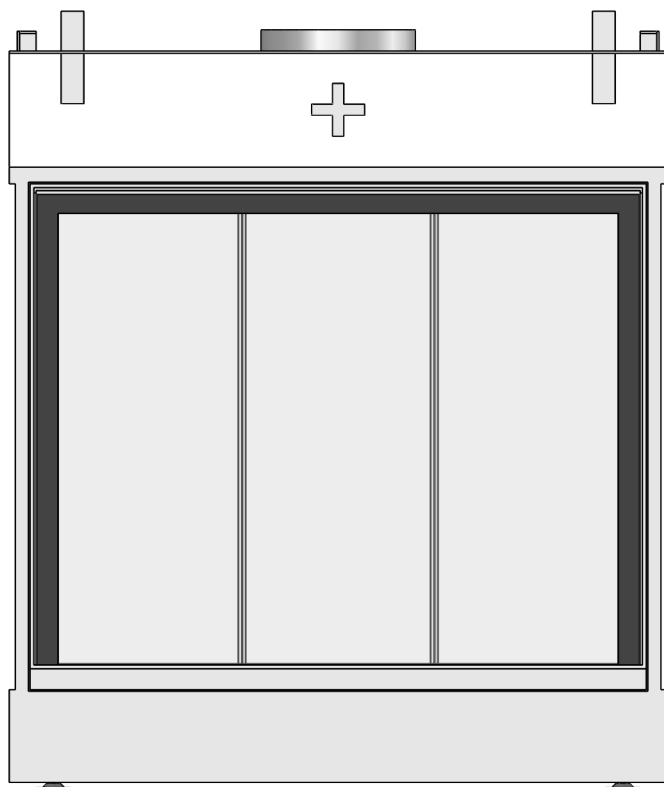

Bellfires - Hallenstraat 17
5531 AB Bladel - Netherlands
Tel. +31 (0) 497 33 92 00
Fax. +31 (0) 497 33 92 10
Email: info@bellfires.com

Name: **Derby Large-3 hidden door+ 7cm**

Modifications reserved

Projection: American

Scale: 1:10
Unit: mm

Version: 0