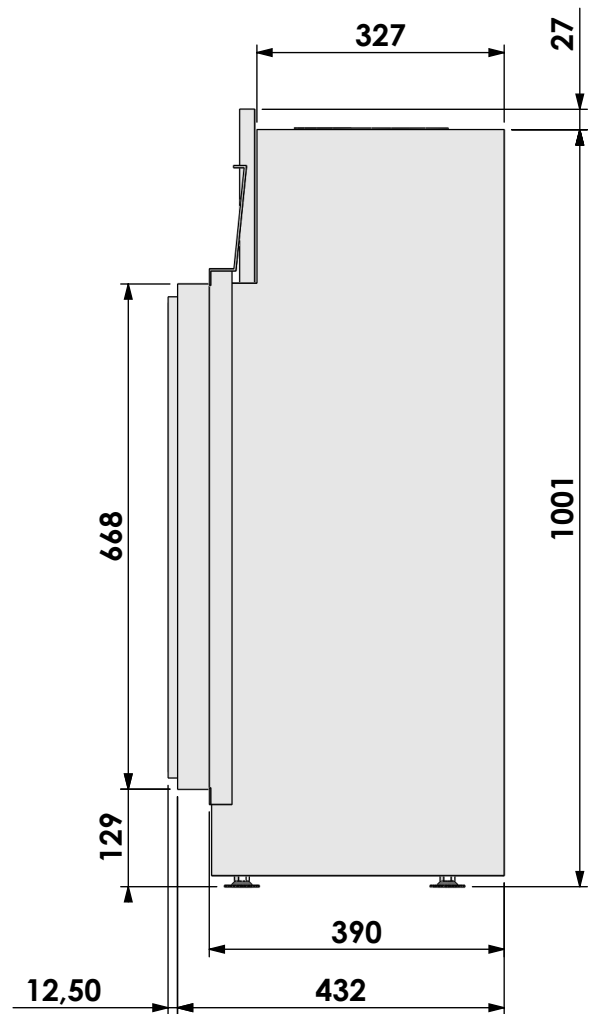

Bellfires - Hallenstraat 17
5531 AB Bladel - Netherlands
Tel. +31 (0) 497 33 92 00
Fax. +31 (0) 497 33 92 10
Email: info@bellfires.com

Name: **Derby Large-3 floating frame**

Modifications reserved

Projection: American

Scale: 1:10
Unit: mm

Version: 0