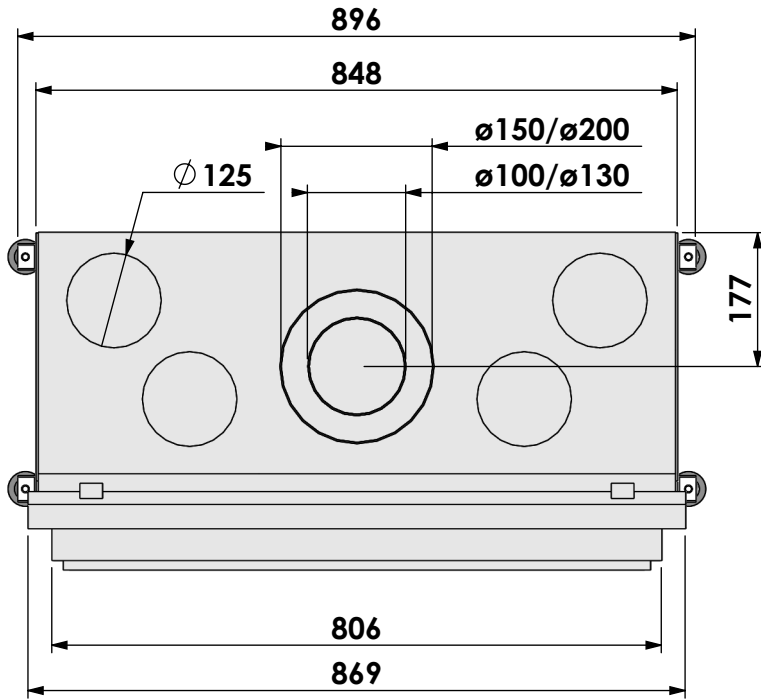

Name: **Derby Large-3 floating frame**

Modifications reserved

Projection: American

Scale: 1:10  
 Unit: mm

Version: 0

\* = optional extended adjustable legs max. + 350 mm

Bellfires - Hallenstraat 17  
5531 AB Bladel - Netherlands  
Tel. +31 (0) 497 33 92 00  
Fax. +31 (0) 497 33 92 10  
Email: info@bellfires.com

Name:

**Derby Large-3 floating frame convection casing**

**Modifications reserved**

Projection:  
American

Scale: 1:10  
Unit: mm

Version: 0

\* = optional extended adjustable legs max. + 350 mm

Bellfires - Hallenstraat 17  
5531 AB Bladel - Netherlands  
Tel. +31 (0) 497 33 92 00  
Fax. +31 (0) 497 33 92 10  
Email: info@bellfires.com

Name:

**Derby Large-3 hidden door+10cm stone bar**

**Modifications reserved**

Projection:

American

Scale:

1:10

Unit: