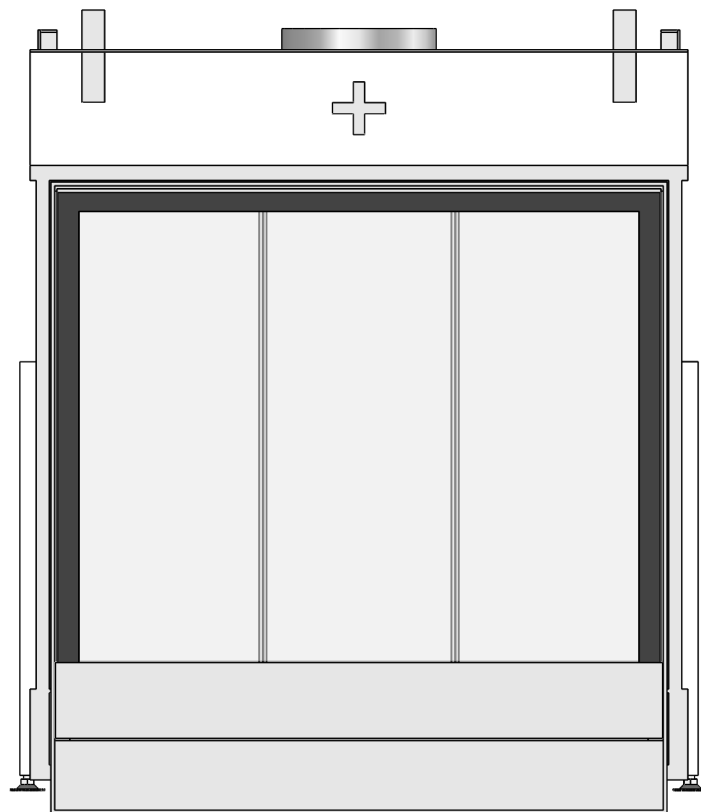

* = optional extended adjustable legs max. + 350 mm

Bellfires - Hallenstraat 17
5531 AB Bladel - Netherlands
Tel. +31 (0) 497 33 92 00
Fax. +31 (0) 497 33 92 10
Email: info@bellfires.com

Name:

Derby Large-3 hidden door+10cm stone bar

Modifications reserved

Projection:

American

Scale:

1:10

Unit:

mm

Version:

0