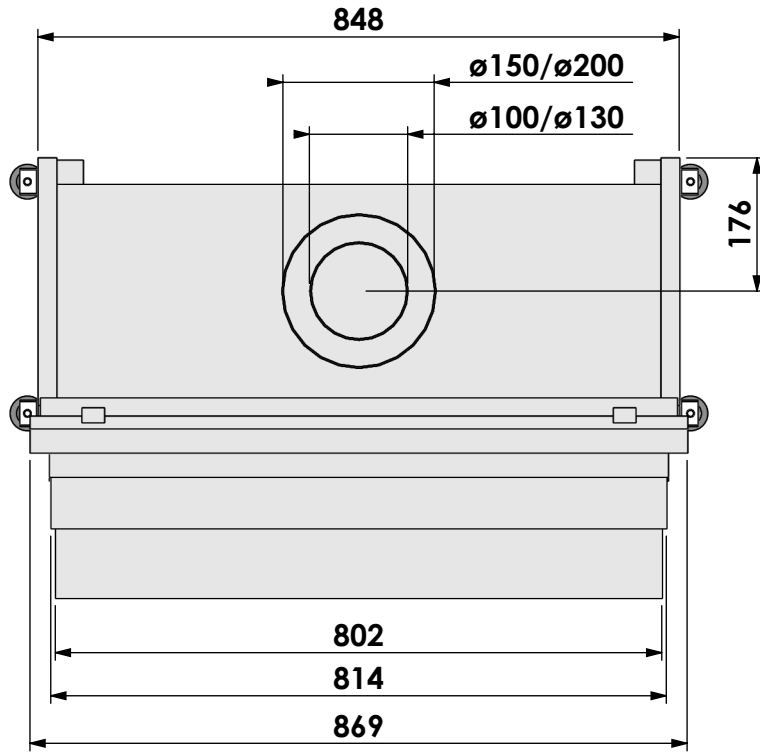

Projection: American

Scale: 1:10  
 Unit: mm

Version: 0

Bellfires - Hallenstraat 17  
 5531 AB Bladel - Netherlands  
 Tel. +31 (0) 497 33 92 00  
 Fax. +31 (0) 497 33 92 10  
 Email: info@bellfires.com

Name: **Derby Large-3 hidden door+ 10cm**

**Modifications reserved**

Projection:  
American

Scale: **1:10**  
Unit: **mm**

Version: **0**

\* = optional extended adjustable legs max. + 350 mm

Bellfires - Hallenstraat 17  
5531 AB Bladel - Netherlands  
Tel. +31 (0) 497 33 92 00  
Fax. +31 (0) 497 33 92 10  
Email: info@bellfires.com

Name:

**Derby Large-3 hidden door+10cm stone bar**

**Modifications reserved**

Projection:

American

Scale:

1:10

Unit: