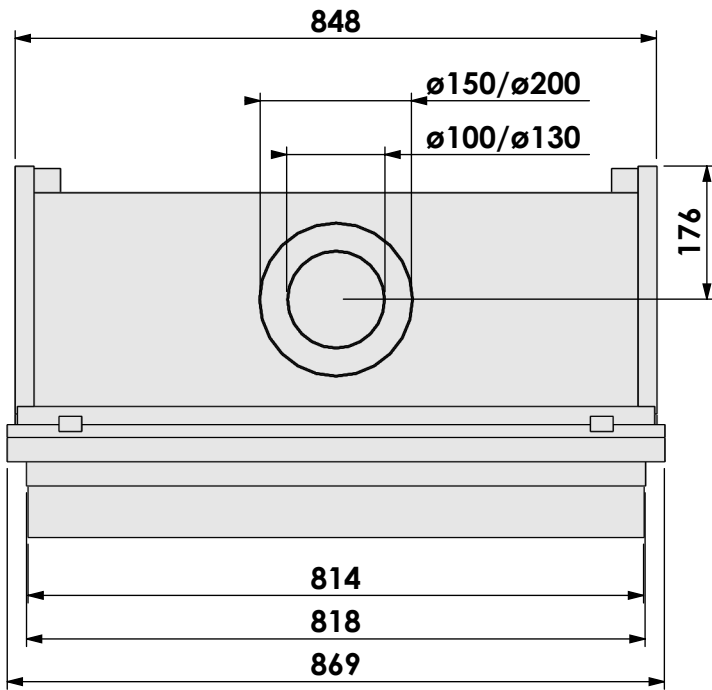

## Derby Large-3 hidden door convection casing

Modifications reserved

Projection:  
American

Scale:

1:10

Unit:

mm

Version:

Projection: American

Scale: 1:10  
 Unit: mm

Version: 0

Bellfires - Hallenstraat 17  
 5531 AB Bladel - Netherlands  
 Tel. +31 (0) 497 33 92 00  
 Fax. +31 (0) 497 33 92 10  
 Email: info@bellfires.com

Name: **Derby Large-3 hidden door+ 10cm**

Name:

**Derby Large-3 hidden door+10cm stone bar**

**Modifications reserved**

Projection:

American

Scale:

1:10

Unit:

mm

Version:

0