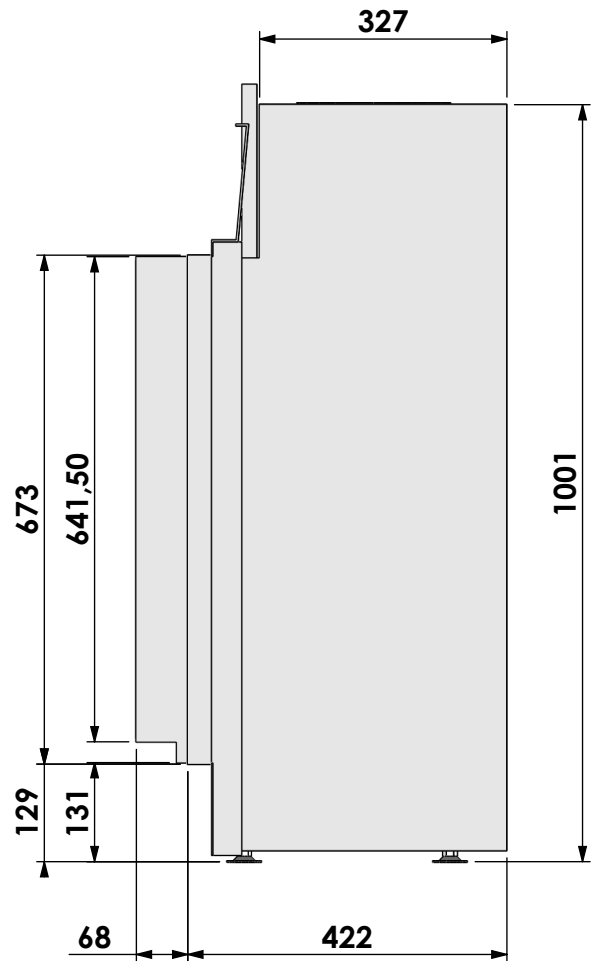

Bellfires - Hallenstraat 17
5531 AB Bladel - Netherlands
Tel. +31 (0) 497 33 92 00
Fax. +31 (0) 497 33 92 10
Email: info@bellfires.com

Name: **Derby Large-3 hidden door+ 10cm**

Modifications reserved

Projection:
American

Scale: **1:10**
Unit: **mm**

Version: **0**