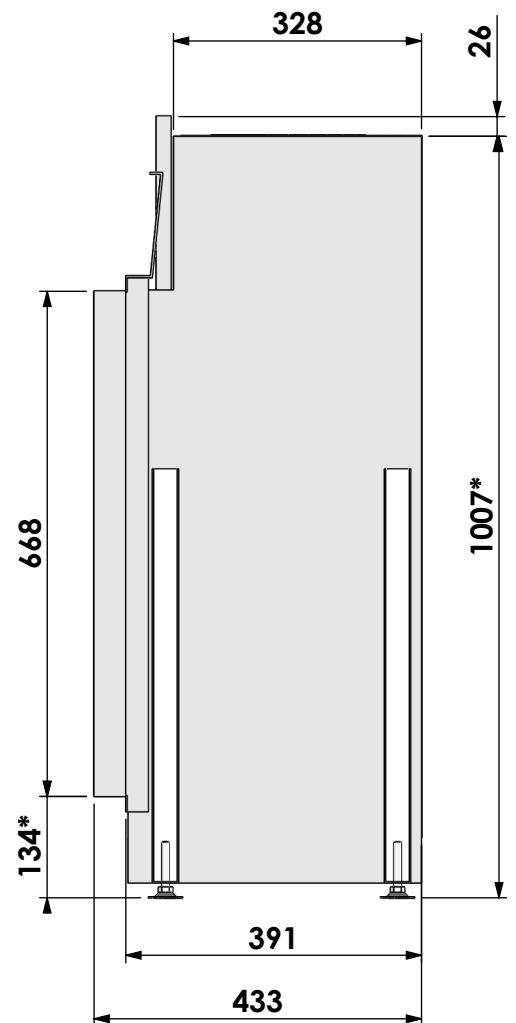

Name:

**Derby Large-3 floating frame convection casing**

**Modifications reserved**

Projection:  
American

Scale: 1:10  
Unit: mm

Version: 0

\* = optional extended adjustable legs max. + 350 mm

Bellfires - Hallenstraat 17  
5531 AB Bladel - Netherlands  
Tel. +31 (0) 497 33 92 00  
Fax. +31 (0) 497 33 92 10  
Email: info@bellfires.com

## Derby Large-3 hidden door convection casing

Modifications reserved

Projection:  
American

Scale:

1:10

Unit:

mm

Version:

Name:

**Derby Large-3 hidden door+10cm stone bar**

**Modifications reserved**

Projection:

American

Scale:

1:10

Unit: