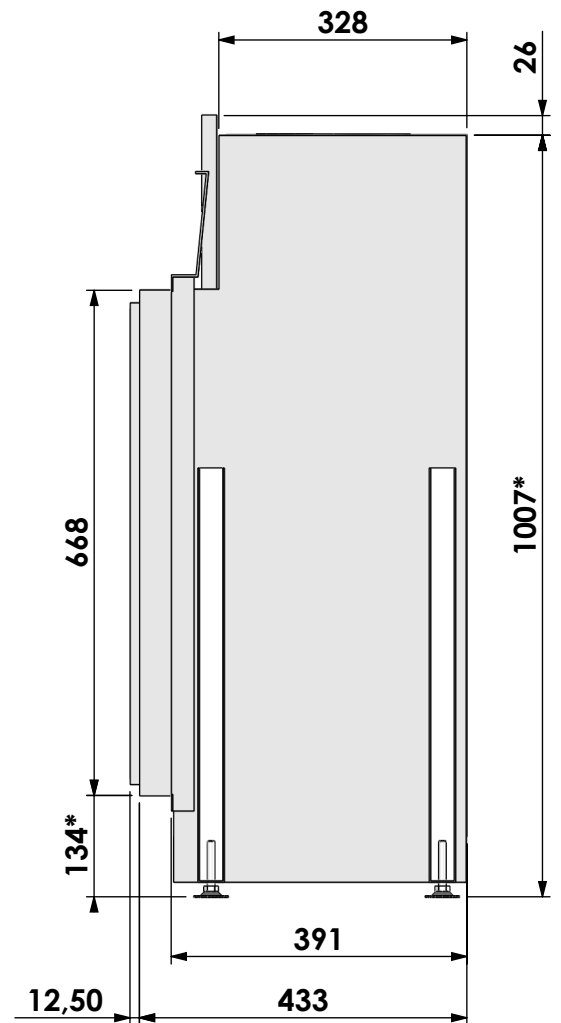

Name: **Derby Large-3 floating frame**

Modifications reserved

Projection: American

Scale: 1:10  
 Unit: mm

Version: 0

\* = optional extended adjustable legs max. + 350 mm

Bellfires - Hallenstraat 17  
5531 AB Bladel - Netherlands  
Tel. +31 (0) 497 33 92 00  
Fax. +31 (0) 497 33 92 10  
Email: info@bellfires.com

Name:

**Derby Large-3 hidden door+10cm stone bar**

**Modifications reserved**

Projection:

American

Scale:

1:10

Unit: