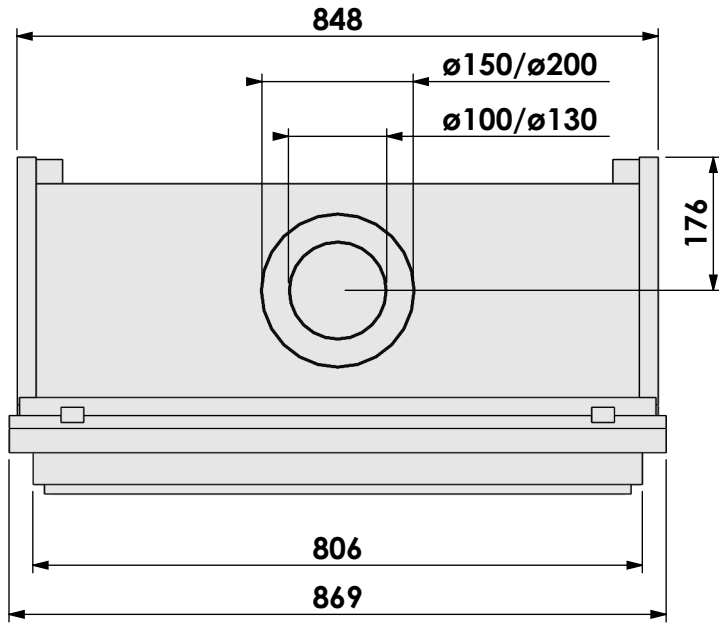

Bellfires - Hallenstraat 17
5531 AB Bladel - Netherlands
Tel. +31 (0) 497 33 92 00
Fax. +31 (0) 497 33 92 10
Email: info@bellfires.com

Name: **Derby Large-3 floating frame**

Modifications reserved

Projection: American

Scale: 1:10
Unit: mm

Version: 0