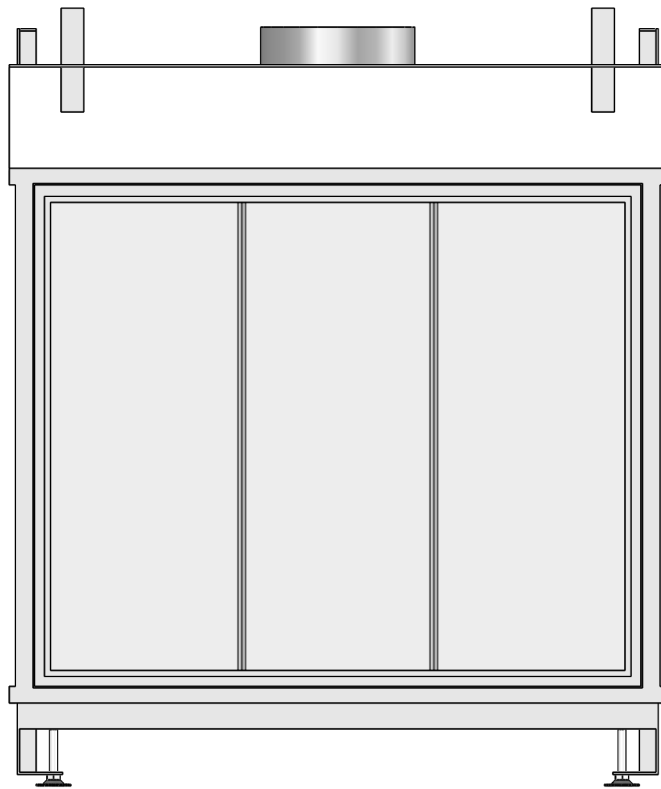

Bellfires - Hallenstraat 17
5531 AB Bladel - Netherlands
Tel. +31 (0) 497 33 92 00
Fax. +31 (0) 497 33 92 10
Email: info@bellfires.com

Name: **Derby Large-3 floating frame**

Modifications reserved

Projection: American

Scale: 1:10
Unit: mm

Version: 0