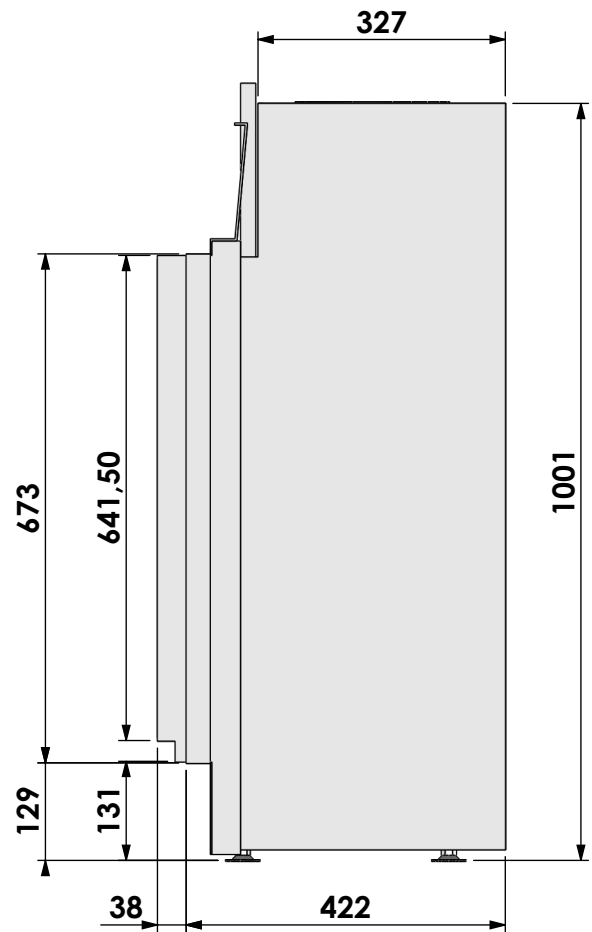

Bellfires - Hallenstraat 17
5531 AB Bladel - Netherlands
Tel. +31 (0) 497 33 92 00
Fax. +31 (0) 497 33 92 10
Email: info@bellfires.com

Name: **Derby Large-3 hidden door+ 7cm**

Modifications reserved

Projection: American

Scale: 1:10
Unit: mm

Version: 0