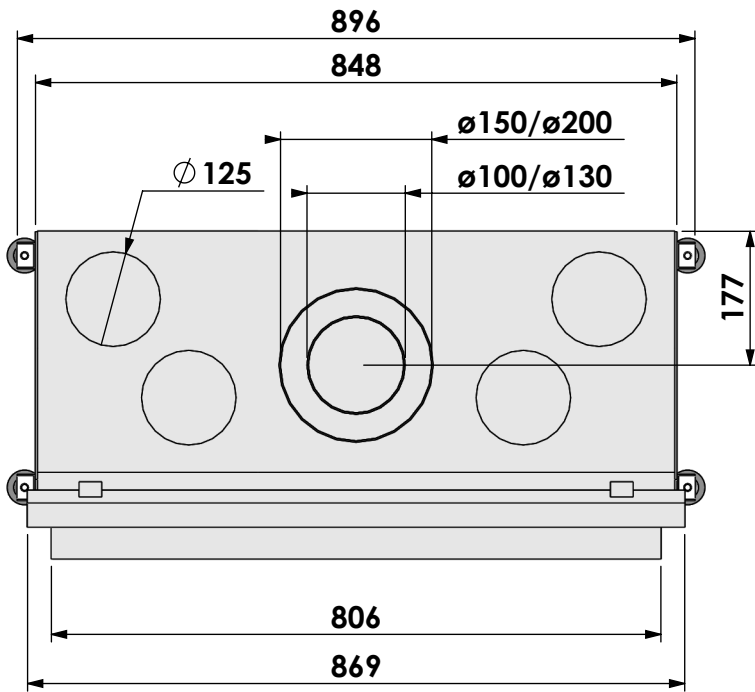

Name: **Derby Large-3 floating frame**

Modifications reserved

Projection: American

Scale: 1:10  
 Unit: mm

Version: 0

\* = optional extended adjustable legs max. + 350 mm

Bellfires - Hallenstraat 17  
5531 AB Bladel - Netherlands  
Tel. +31 (0) 497 33 92 00  
Fax. +31 (0) 497 33 92 10  
Email: info@bellfires.com

Name:

**Derby Large-3 floating frame convection casing**

**Modifications reserved**

Projection:  
American

Scale: 1:10  
Unit: mm

Version: 0

\* = optional extended adjustable legs max. + 350 mm

Bellfires - Hallenstraat 17  
5531 AB Bladel - Netherlands  
Tel. +31 (0) 497 33 92 00  
Fax. +31 (0) 497 33 92 10  
Email: info@bellfires.com

## Derby Large-3 hidden door convection casing

Modifications reserved

Projection:  
American

Scale:

1:10

Unit:

mm

Version:

Name:

**Derby Large-3 hidden door+10cm stone bar**

**Modifications reserved**

Projection:

American

Scale:

1:10

Unit: