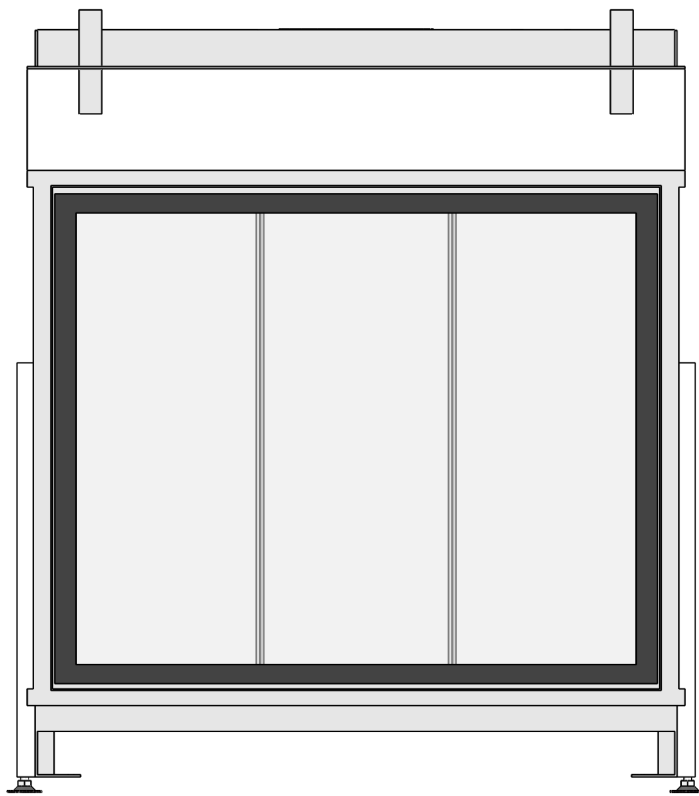

Name:

**Derby Large-3 floating frame convection casing**

**Modifications reserved**

Projection:  
American

Scale: 1:10  
Unit: mm

Version: 0

\* = optional extended adjustable legs max. + 350 mm

Bellfires - Hallenstraat 17  
5531 AB Bladel - Netherlands  
Tel. +31 (0) 497 33 92 00  
Fax. +31 (0) 497 33 92 10  
Email: info@bellfires.com