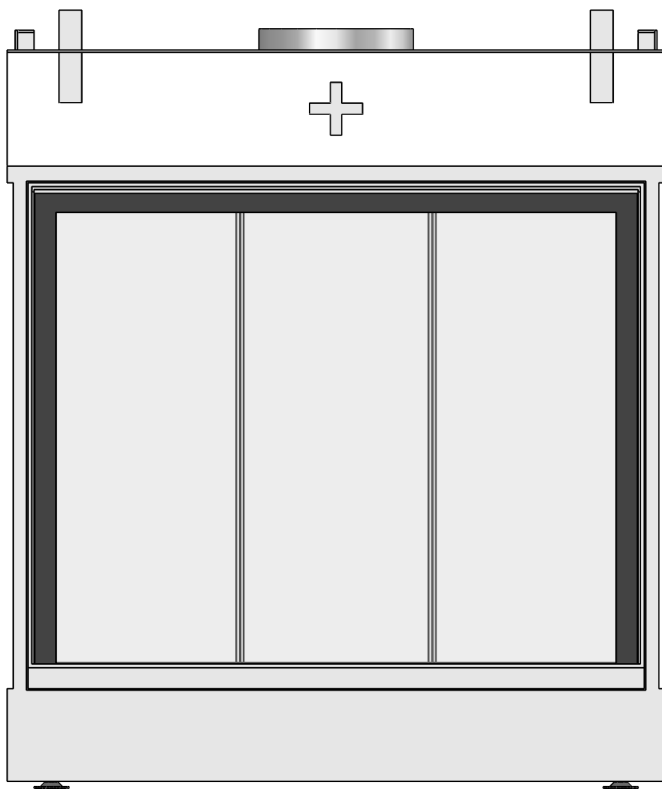

Bellfires - Hallenstraat 17
5531 AB Bladel - Netherlands
Tel. +31 (0) 497 33 92 00
Fax. +31 (0) 497 33 92 10
Email: info@bellfires.com

Name: **Derby Large-3 hidden door+ 10cm**

Modifications reserved

Projection:
American

Scale: **1:10**
Unit: **mm**

Version: **0**