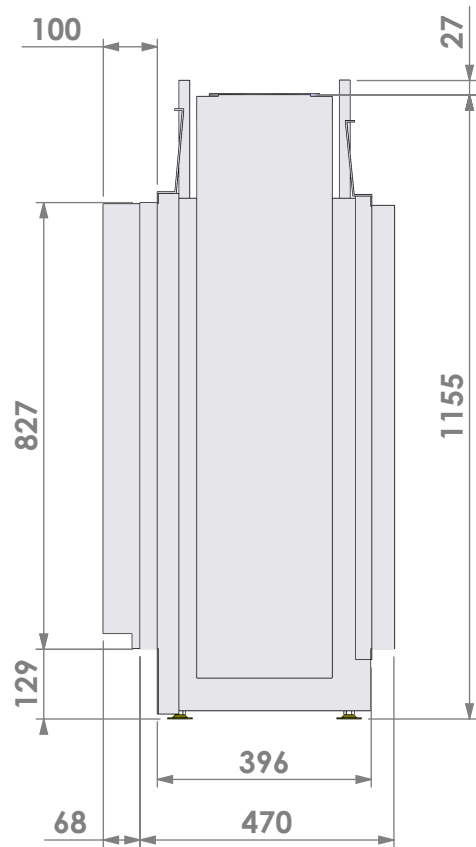

Bellfires - Hallenstraat 17
5531 AB Bladel - Netherlands
Tel. +31 (0) 497 33 92 00
Fax. +31 (0) 497 33 92 10
Email: info@bellfires.com

Name: **VBS Tunnel-3 HD + 10cm- HD**

**Modifications
reserved**

Projection:
American

Scale:

1:14

Unit:

mm

Version:

0