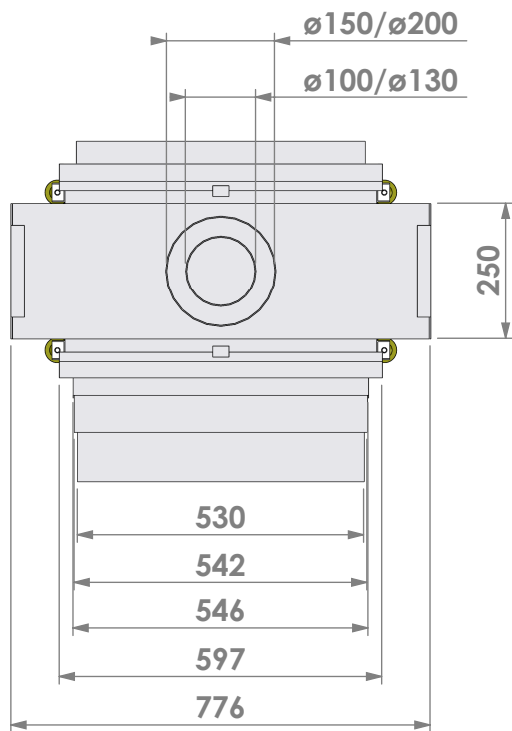

Projection:
American

Scale:

1:14

Unit:

mm

Version:

0

* = optional extended adjustable legs max. + 350 mm

Projection: American

Scale: 1:14
Unit: mm

Version: 0