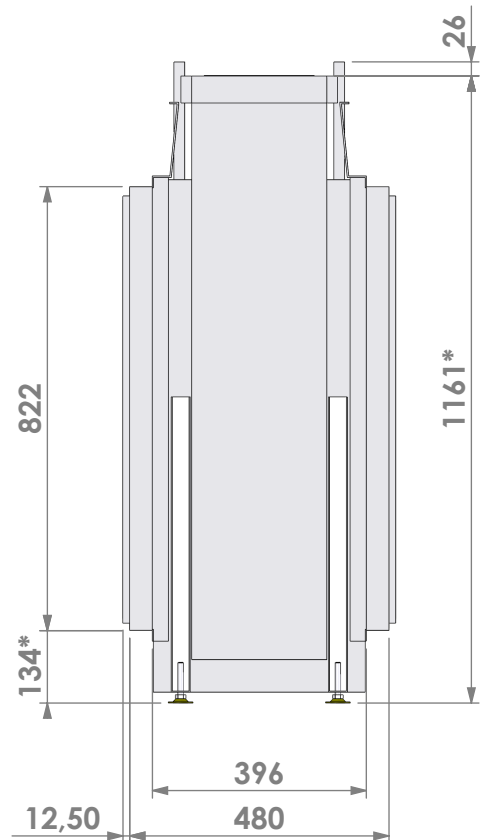

Scale:

1:14

Unit:

mm

Version:

0

* = optional extended adjustable legs max. + 350 mm

Bellfires - Hallenstraat 17
5531 AB Bladel - Netherlands
Tel. +31 (0) 497 33 92 00
Fax. +31 (0) 497 33 92 10
Email: info@bellfires.com

Name:

VBS Tunnel-3 floating frame

**Modifications
 reserved**

Projection:
American

Scale:

1:14

Unit:

mm

Projection:
American

Scale:

1:14

Unit:

mm

Version:

0

* = optional extended adjustable legs max. + 350 mm

Projection: American

Scale: 1:14
Unit: mm

Version: 0