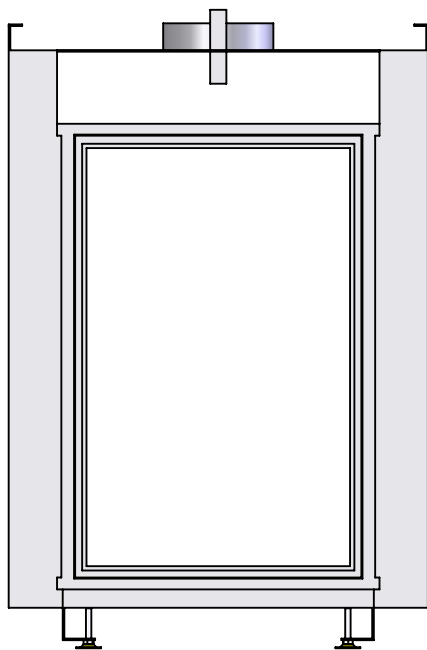

Name: **VBS Tunnel-3 floating frame convection casing**

Modifications reserved

Projection: American

Scale: 1:14
Unit: mm

Version: 0

Bellfires - Hallenstraat 17
 5531 AB Bladel - Netherlands
 Tel. +31 (0) 497 33 92 00
 Fax. +31 (0) 497 33 92 10
 Email: info@bellfires.com

Name:

VBS Tunnel-3 floating frame

**Modifications
 reserved**

Projection:
American

Scale:

1:14

Unit:

mm