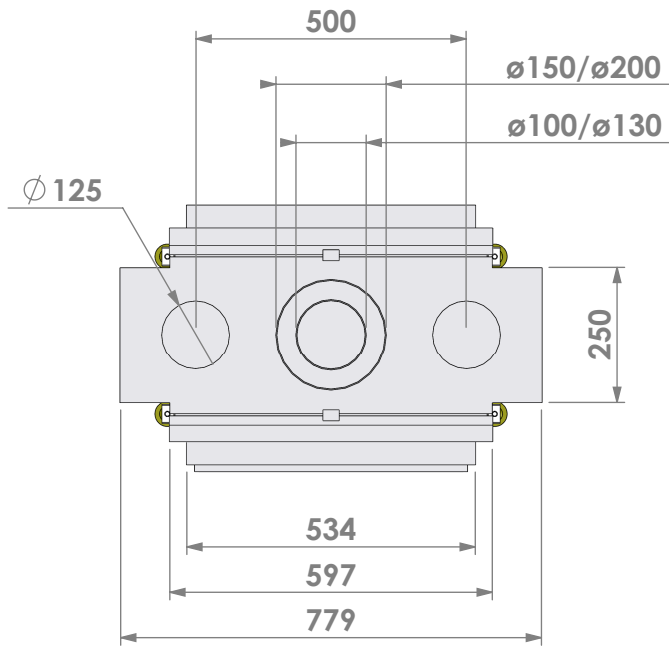

Name:

VBS Tunnel-3 floating frame-hidden door

Modifications reserved

Projection:
American

Scale: **1:14**
Unit: **mm**

Version: **0**

* = optional extended adjustable legs max. + 350 mm

Bellfires - Hallenstraat 17
5531 AB Bladel - Netherlands
Tel. +31 (0) 497 33 92 00
Fax. +31 (0) 497 33 92 10
Email: info@bellfires.com

Name: **VBS Tunnel-3 HD + 7cm- HD**

Modifications reserved

Projection:
American

Scale:

1:14

Unit:

mm

Version:

Projection:
American

Scale:

1:14

Unit:

mm

Version:

0

* = optional extended adjustable legs max. + 350 mm

Projection: American

Scale: 1:14
Unit: mm

Version: 0