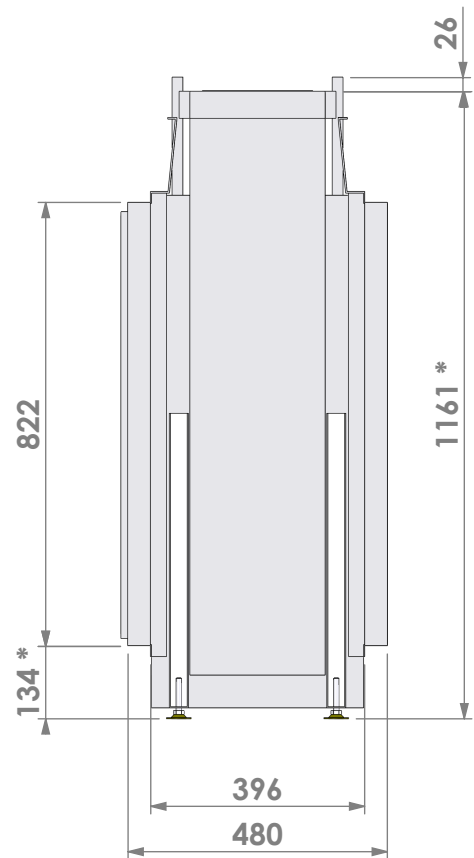

Name:

VBS Tunnel-3 floating frame-hidden door

Modifications reserved

Projection:
American

Scale: **1:14**
Unit: **mm**

Version: **0**

* = optional extended adjustable legs max. + 350 mm

Bellfires - Hallenstraat 17
5531 AB Bladel - Netherlands
Tel. +31 (0) 497 33 92 00
Fax. +31 (0) 497 33 92 10
Email: info@bellfires.com

Name: **VBS Tunnel-3 HD + 7cm- HD**

Modifications reserved

Projection:
American

Scale:

1:14

Unit:

mm

Version:

Projection:
American

Scale:

1:14

Unit:

mm

Version:

0

* = optional extended adjustable legs max. + 350 mm

Projection: American

Scale: 1:14
Unit: mm

Version: 0