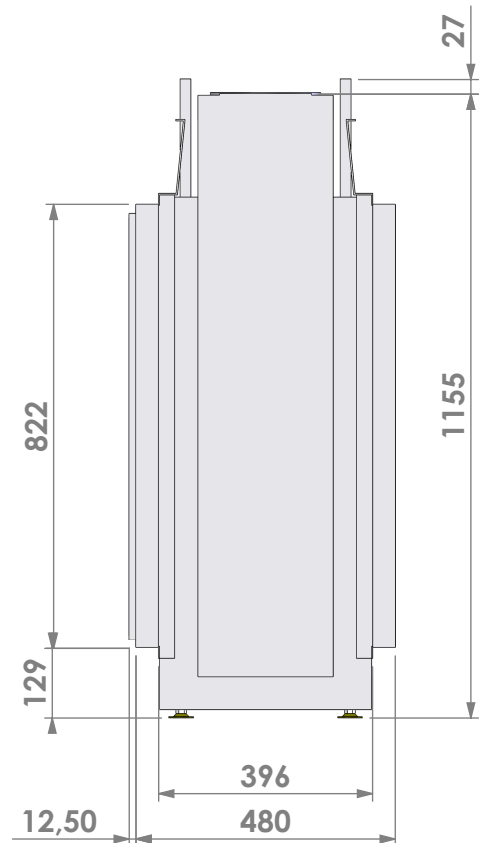

Bellfires - Hallenstraat 17
5531 AB Bladel - Netherlands
Tel. +31 (0) 497 33 92 00
Fax. +31 (0) 497 33 92 10
Email: info@bellfires.com

Name:

VBS Tunnel-3 floating frame-hidden door

Modifications reserved

Projection:
American

Scale: **1:14**
Unit: **mm**

Version: **0**