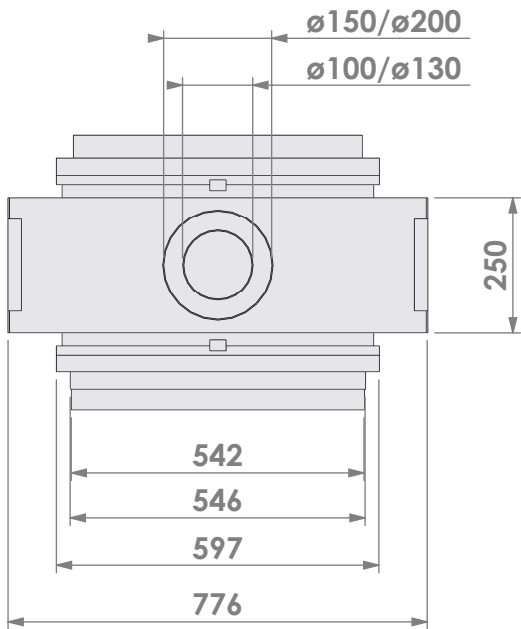

Name: **VBS Tunnel-3 FF HD convection casing**

Modifications reserved

Projection: American

Scale: 1:14
Unit: mm

Version: 0

Bellfires - Hallenstraat 17
 5531 AB Bladel - Netherlands
 Tel. +31 (0) 497 33 92 00
 Fax. +31 (0) 497 33 92 10
 Email: info@bellfires.com

Name: **VBS Tunnel-3 HD + 7cm- HD**

Modifications reserved

Projection:
American

Scale:

1:14

Unit:

mm

Version:

Projection:
American

Scale:

1:14

Unit:

mm

Version:

0

* = optional extended adjustable legs max. + 350 mm

Projection: American

Scale: 1:14
Unit: mm

Version: 0