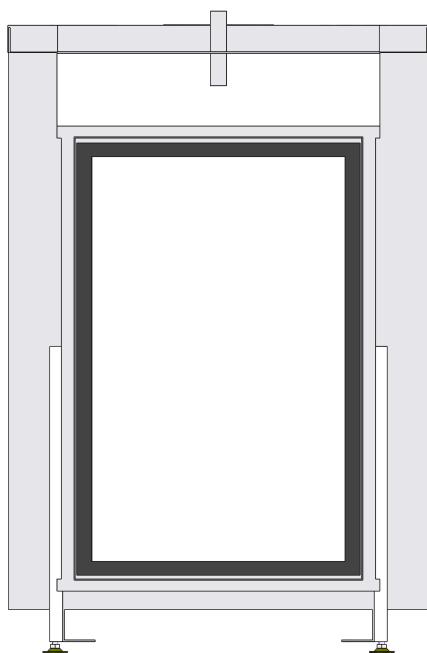

* = optional extended adjustable legs max. + 350 mm

Bellfires - Hallenstraat 17
5531 AB Bladel - Netherlands
Tel. +31 (0) 497 33 92 00
Fax. +31 (0) 497 33 92 10
Email: info@bellfires.com

Name: **VBS Tunnel-3 hidden door convection casing**

Modifications reserved

Projection: American

Scale: 1:14
Unit: mm

Version: 0