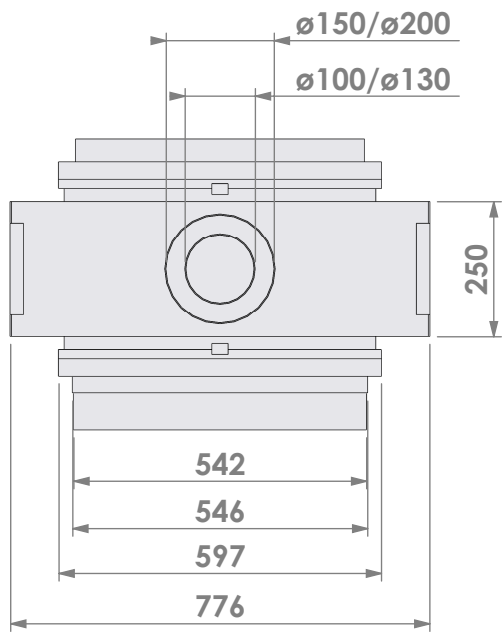

Bellfires - Hallenstraat 17
5531 AB Bladel - Netherlands
Tel. +31 (0) 497 33 92 00
Fax. +31 (0) 497 33 92 10
Email: info@bellfires.com

Name: **VBS Tunnel-3 HD + 10cm- HD**

**Modifications
reserved**

Projection:
American

Scale:

1:14

Unit:

mm

Version:

0