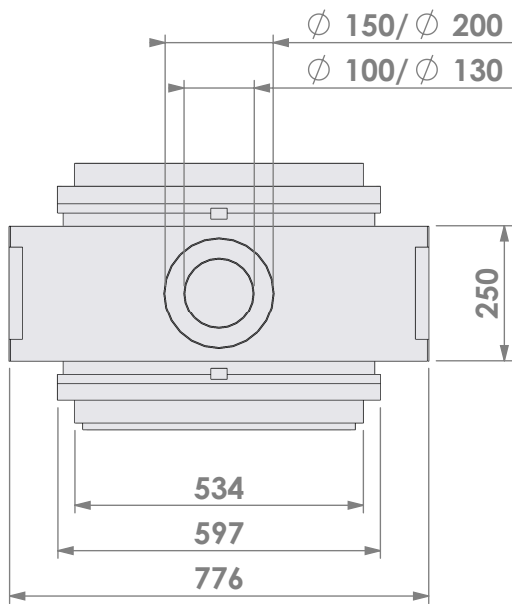

Name:

VBS Tunnel-3 floating frame

**Modifications
 reserved**

Projection:
American

Scale:

1:14

Unit:

mm

Modifications reserved

Projection: American

Scale: 1:14
Unit: mm

Version: 0

Bellfires - Hallenstraat 17
5531 AB Bladel - Netherlands
Tel. +31 (0) 497 33 92 00
Fax. +31 (0) 497 33 92 10
Email: info@bellfires.com

Projection:
American

Scale:

1:14

Unit:

mm

Version:

0

* = optional extended adjustable legs max. + 350 mm

Projection: American

Scale: 1:14
Unit: mm

Version: 0