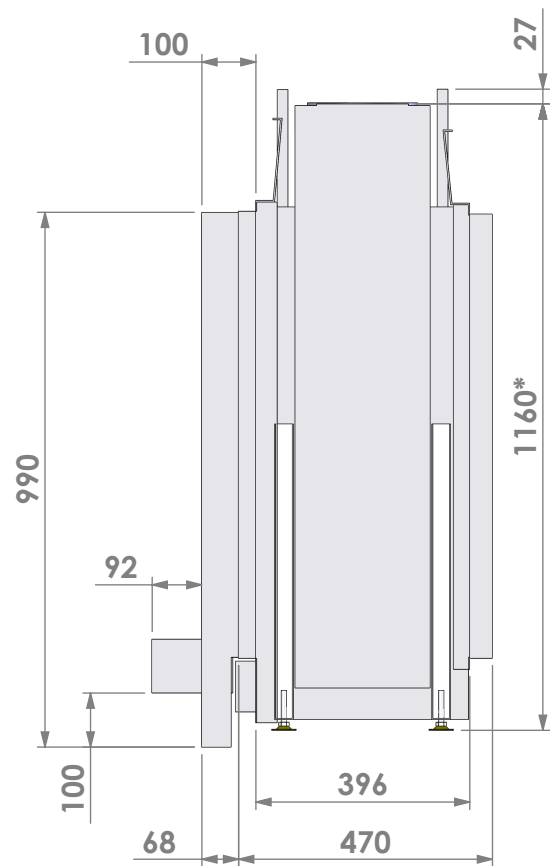

Name: **VBS Tunnel-3 HD + 7cm- HD**

Modifications reserved

Projection:
American

Scale:

1:14

Unit:

mm

Version:

Projection:
American

Scale:

1:14

Unit:

mm

Version:

0

* = optional extended adjustable legs max. + 350 mm

Projection: American

Scale: 1:14
Unit: mm

Version: 0