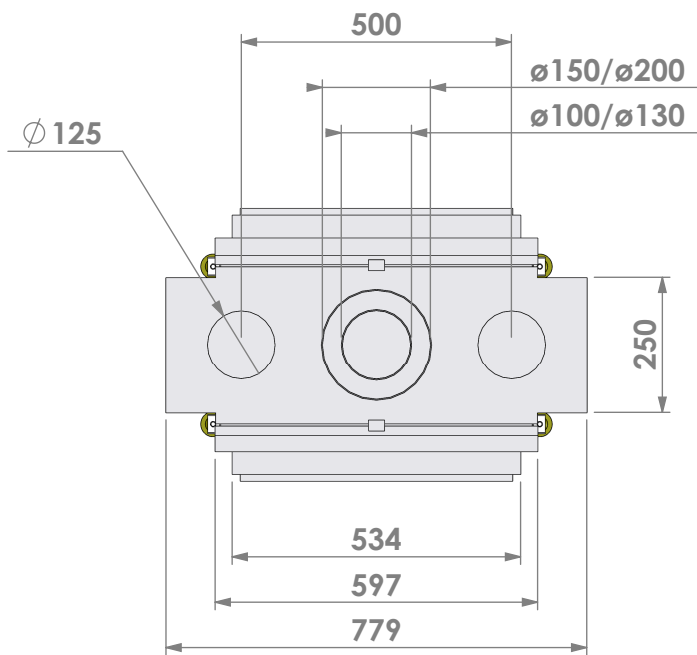

Scale:

1:14

Unit:

mm

Version:

0

* = optional extended adjustable legs max. + 350 mm

Bellfires - Hallenstraat 17
5531 AB Bladel - Netherlands
Tel. +31 (0) 497 33 92 00
Fax. +31 (0) 497 33 92 10
Email: info@bellfires.com

Name:

VBS Tunnel-3 floating frame

**Modifications
 reserved**

Projection:
American

Scale:

1:14

Unit:

mm

Projection:
American

Scale:

1:14

Unit:

mm

Version:

0

* = optional extended adjustable legs max. + 350 mm

Projection: American

Scale: 1:14
Unit: mm

Version: 0