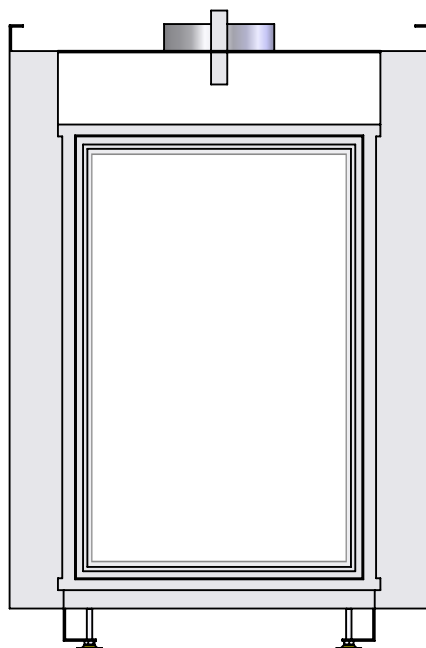

Bellfires - Hallenstraat 17
5531 AB Bladel - Netherlands
Tel. +31 (0) 497 33 92 00
Fax. +31 (0) 497 33 92 10
Email: info@bellfires.com

Name:

VBS Tunnel-3 floating frame-hidden door

Modifications reserved

Projection:
American

Scale: **1:14**
Unit: **mm**

Version: **0**