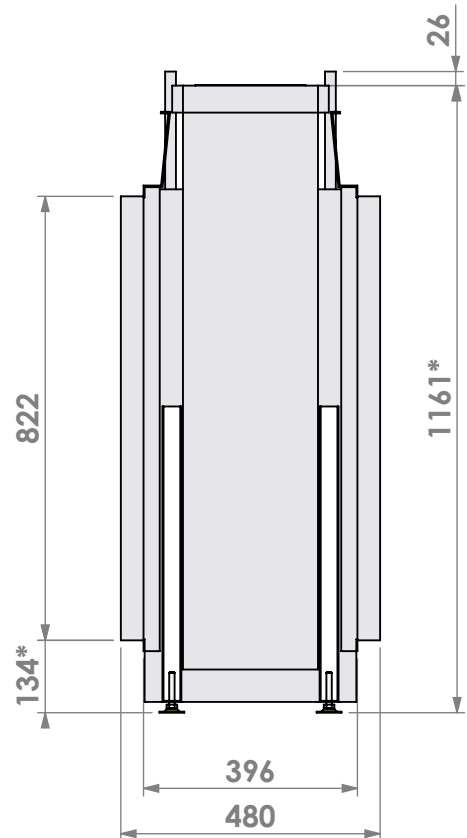

* = optional extended adjustable legs max. + 350 mm

Bellfires - Hallenstraat 17
5531 AB Bladel - Netherlands
Tel. +31 (0) 497 33 92 00
Fax. +31 (0) 497 33 92 10
Email: info@bellfires.com

Name: **VBS Tunnel-3 hidden door convection casing**

Modifications reserved

Projection: American

Scale: 1:14
Unit: mm

Version: 0