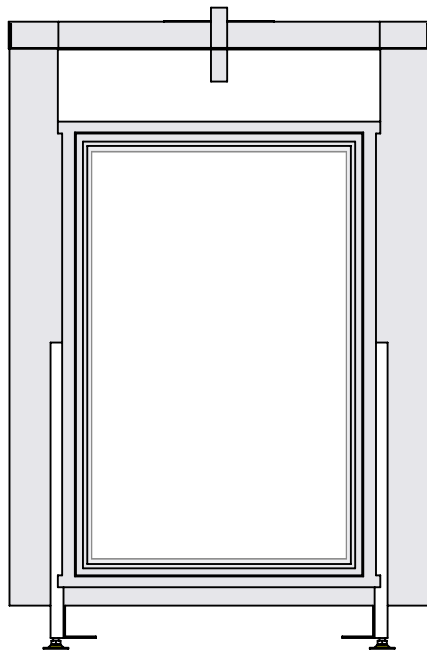

Name:

VBS Tunnel-3 floating frame-hidden door

Modifications reserved

Projection:
American

Scale: **1:14**
Unit: **mm**

Version: **0**

* = optional extended adjustable legs max. + 350 mm

Bellfires - Hallenstraat 17
5531 AB Bladel - Netherlands
Tel. +31 (0) 497 33 92 00
Fax. +31 (0) 497 33 92 10
Email: info@bellfires.com