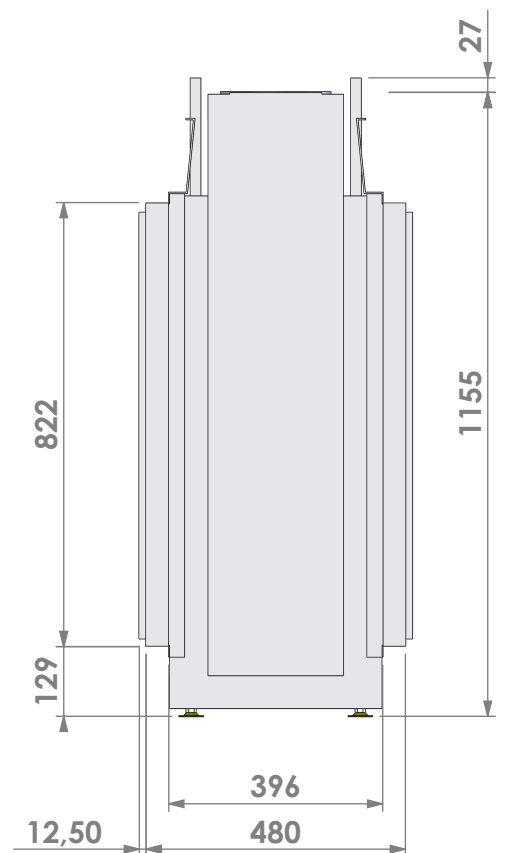

Name: **VBS Tunnel-3 floating frame convection casing**

Modifications reserved

Projection: American

Scale: 1:14
Unit: mm

Version: 0

Bellfires - Hallenstraat 17
 5531 AB Bladel - Netherlands
 Tel. +31 (0) 497 33 92 00
 Fax. +31 (0) 497 33 92 10
 Email: info@bellfires.com

Name:

VBS Tunnel-3 floating frame

**Modifications
 reserved**

Projection:
American

Scale:

1:14

Unit:

mm

Projection:
American

Scale:

1:14

Unit:

mm

Version:

0

* = optional extended adjustable legs max. + 350 mm

Projection: American

Scale: 1:14
Unit: mm

Version: 0