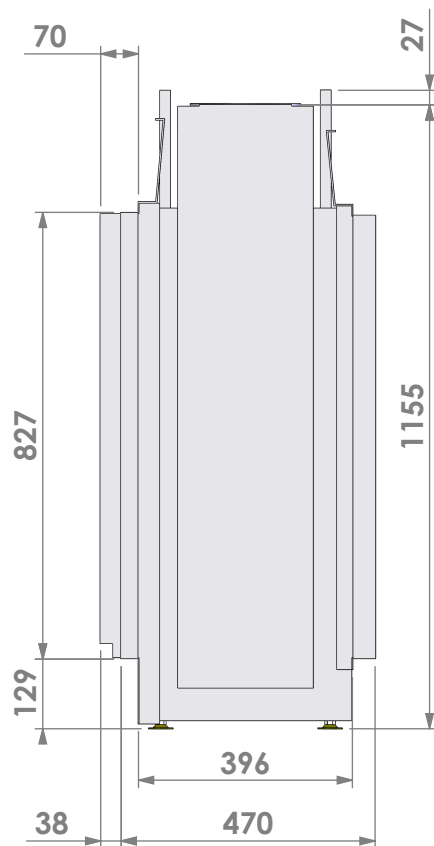

Name: **VBS Tunnel-3 FF HD convection casing**

Modifications reserved

Projection: American

Scale: 1:14
Unit: mm

Version: 0

Bellfires - Hallenstraat 17
 5531 AB Bladel - Netherlands
 Tel. +31 (0) 497 33 92 00
 Fax. +31 (0) 497 33 92 10
 Email: info@bellfires.com

Name: **VBS Tunnel-3 HD + 7cm- HD**

Modifications reserved

Projection:
American

Scale:

1:14

Unit:

mm

Version:

Projection:
American

Scale:

1:14

Unit:

mm

Version:

0

* = optional extended adjustable legs max. + 350 mm

Projection: American

Scale: 1:14
Unit: mm

Version: 0