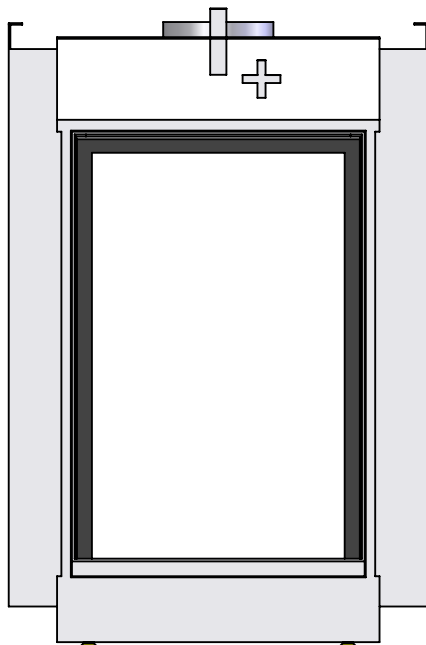

Bellfires - Hallenstraat 17
5531 AB Bladel - Netherlands
Tel. +31 (0) 497 33 92 00
Fax. +31 (0) 497 33 92 10
Email: info@bellfires.com

Name: **VBS Tunnel-3 HD + 10cm- HD**

**Modifications
reserved**

Projection:
American

Scale:

1:14

Unit:

mm

Version:

0