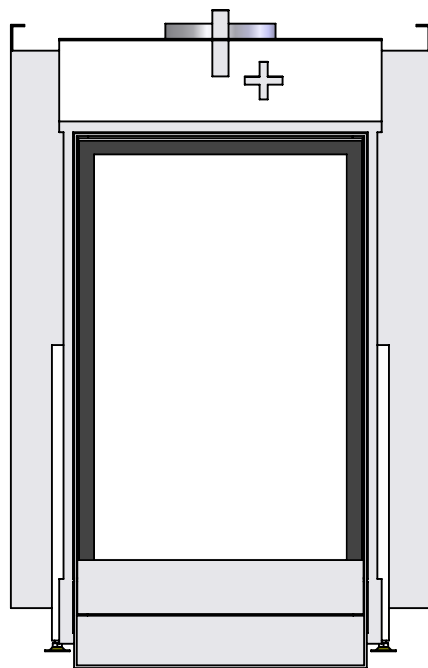

Projection:
American

Scale:

1:14

Unit:

mm

Version:

0

* = optional extended adjustable legs max. + 350 mm