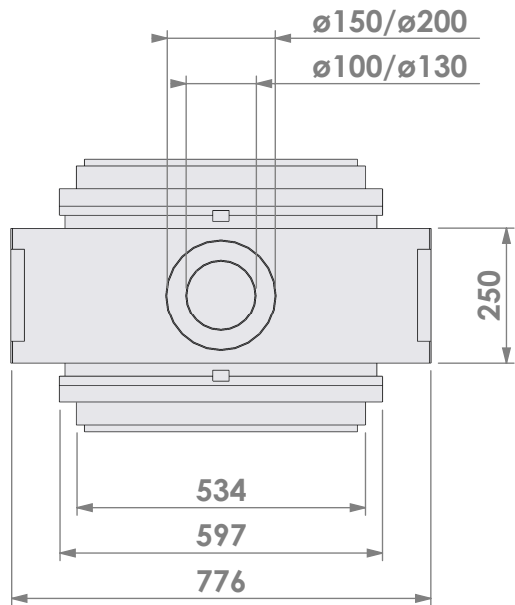

Bellfires - Hallenstraat 17
5531 AB Bladel - Netherlands
Tel. +31 (0) 497 33 92 00
Fax. +31 (0) 497 33 92 10
Email: info@bellfires.com

Name:

VBS Tunnel-3 floating frame

**Modifications
reserved**

Projection:
American

Scale:

1:14

Unit:

mm

Version:

0