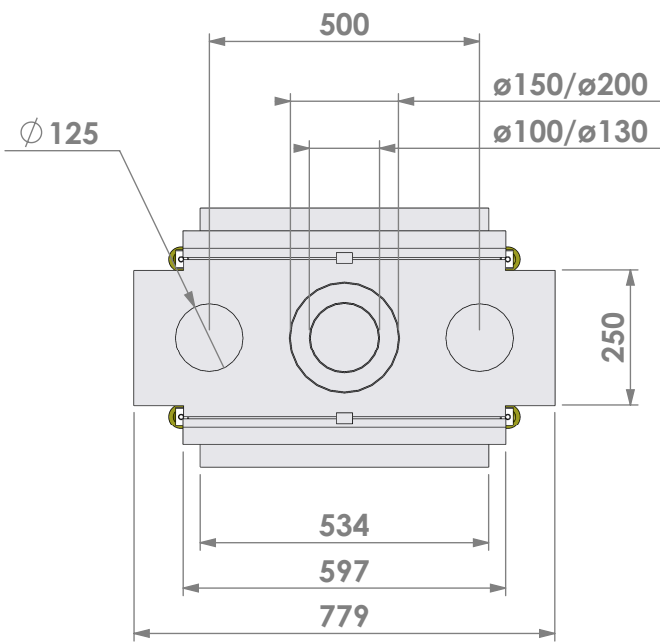

* = optional extended adjustable legs max. + 350 mm

Bellfires - Hallenstraat 17
5531 AB Bladel - Netherlands
Tel. +31 (0) 497 33 92 00
Fax. +31 (0) 497 33 92 10
Email: info@bellfires.com

Name: **VBS Tunnel-3 hidden door convection casing**

Modifications reserved

Projection: American

Scale: 1:14
Unit: mm

Version: 0