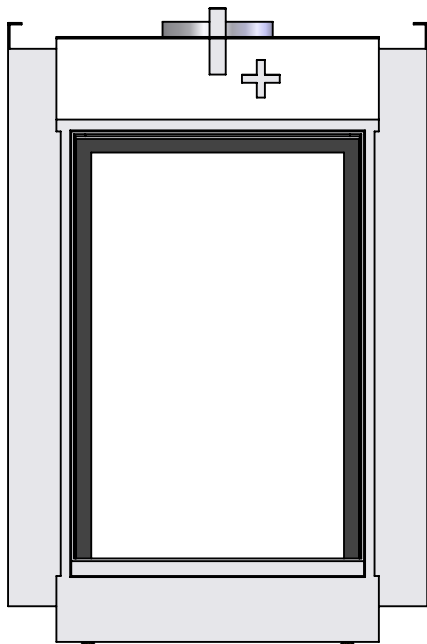

Name: **VBS Tunnel-3 FF HD convection casing**

Modifications reserved

Projection: American

Scale: 1:14
Unit: mm

Version: 0

Bellfires - Hallenstraat 17
 5531 AB Bladel - Netherlands
 Tel. +31 (0) 497 33 92 00
 Fax. +31 (0) 497 33 92 10
 Email: info@bellfires.com