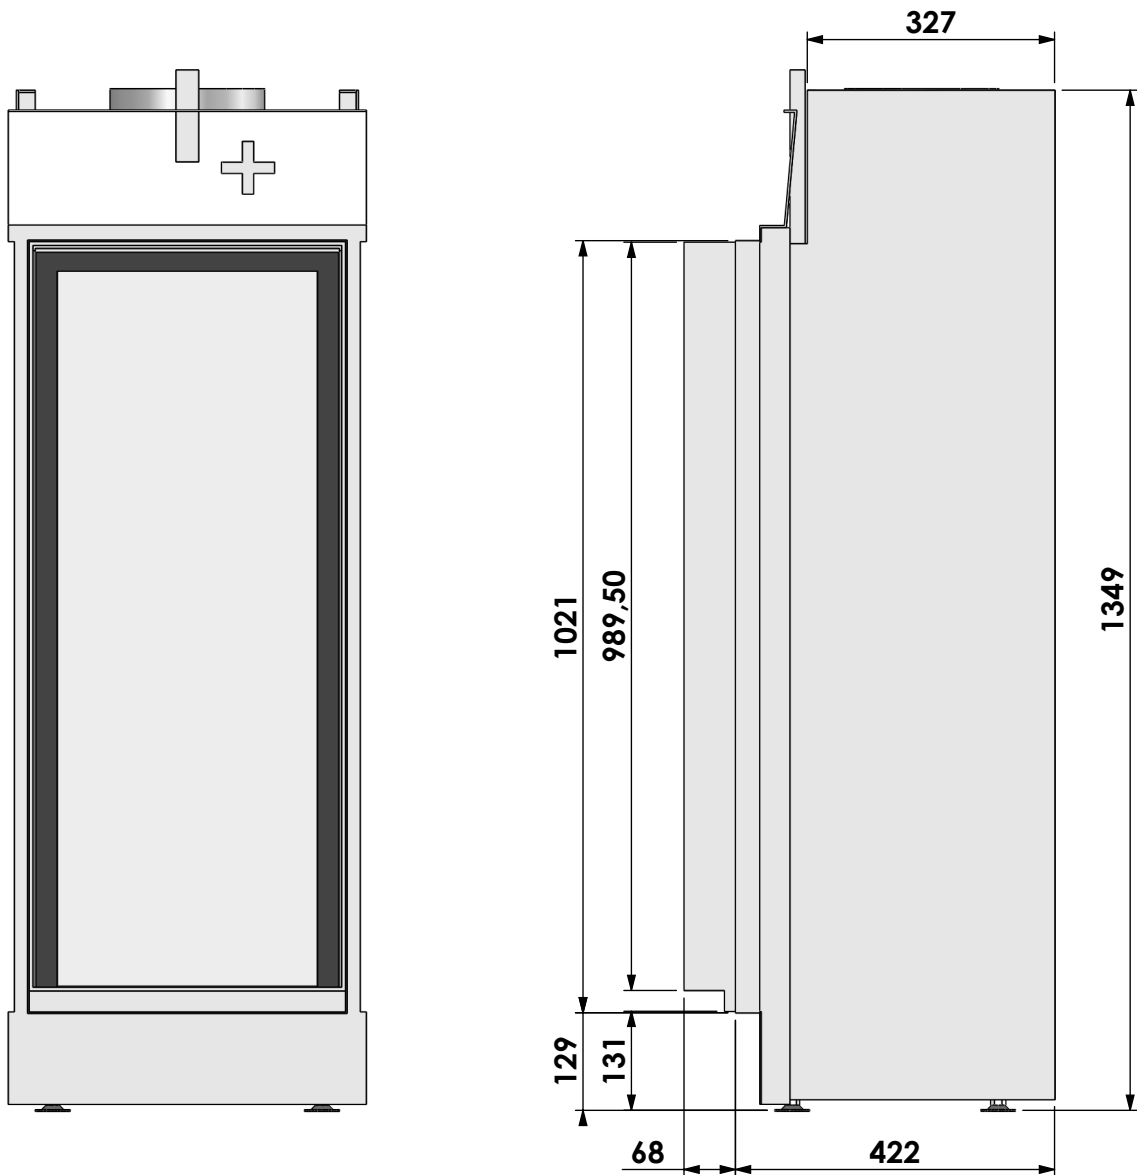

Bellfires - Hallenstraat 17
5531 AB Bladel - Netherlands
Tel. +31 (0) 497 33 92 00
Fax. +31 (0) 497 33 92 10
Email: info@bellfires.com

Name: **VBM-3 hidden door+ 10cm**

Modifications reserved

Projection: American

Scale:

1:10

Unit:

mm

Version:

0