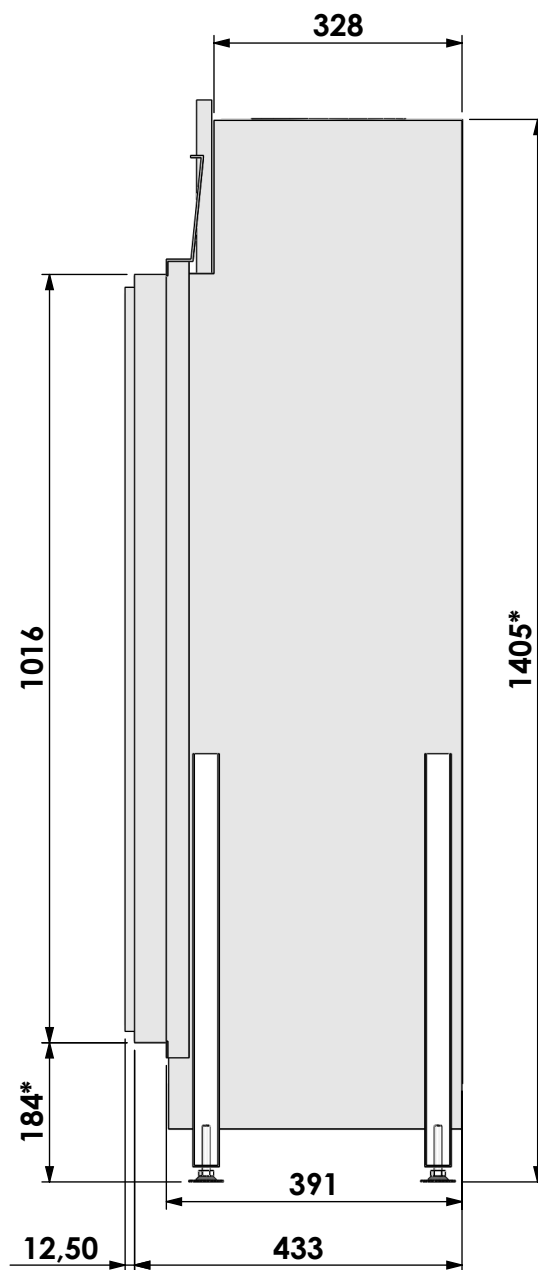

Projection: American

Scale:

1:10

Unit:

mm

Version:

0

* = optional extended adjustable legs max. + 350 mm

Name: **VBM-3 hidden door+ 7cm**

Modifications reserved

Projection: American

Scale:

1:10

Unit:

mm

Version:

Name: **VBM-3 hidden door+ 10cm stone bar**

Modifications reserved

Projection: American

Scale: 1:10
Unit: mm

Version: 0