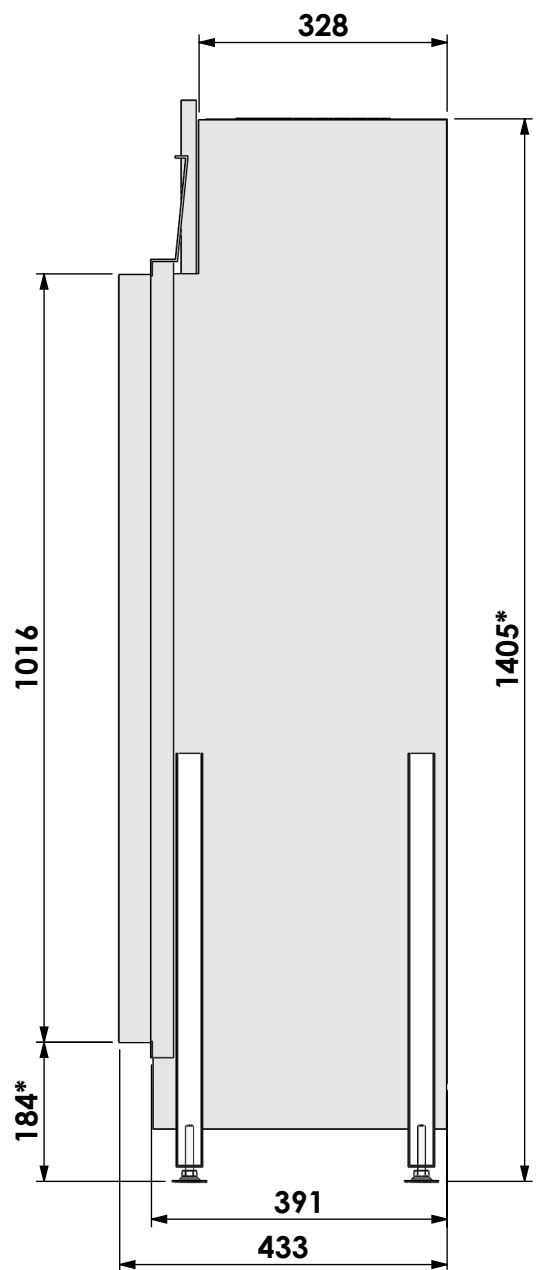

* = optional extended adjustable legs max. + 350 mm

Bellfires - Hallenstraat 17
5531 AB Bladel - Netherlands
Tel. +31 (0) 497 33 92 00
Fax. +31 (0) 497 33 92 10
Email: info@bellfires.com

Name: **VBM-3 hidden door en convectie**

Modifications reserved

Projection: American

Scale: 1:10

Unit: mm

Version: 0