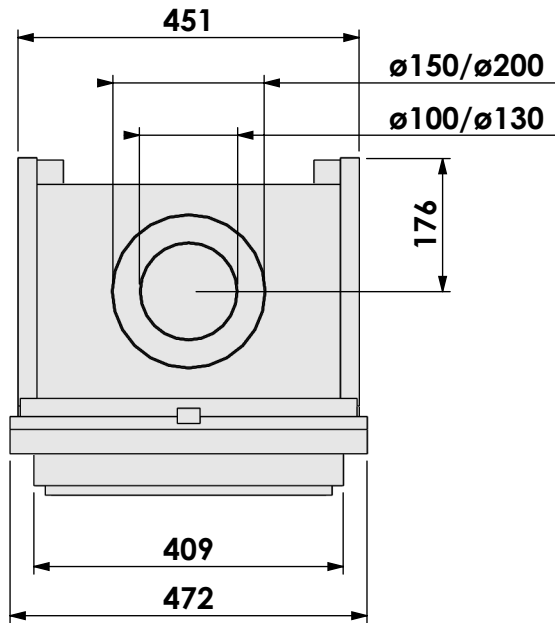

Bellfires - Hallenstraat 17
5531 AB Bladel - Netherlands
Tel. +31 (0) 497 33 92 00
Fax. +31 (0) 497 33 92 10
Email: info@bellfires.com

Name: **VBM-3 floating frame**

Modifications reserved

Projection: American

Scale:

1:10

Unit:

mm

Version:

0