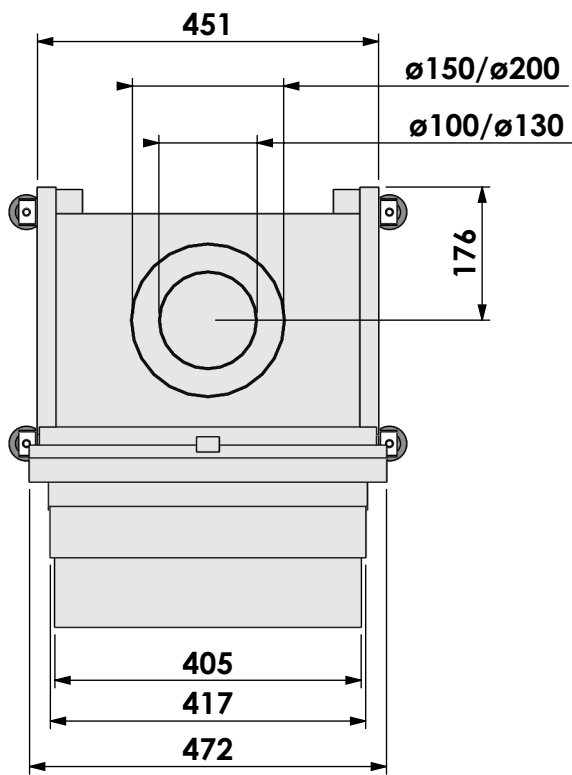

Name: **VBM-3 hidden door+ 7cm**

Modifications reserved

Projection: American

Scale:

1:10

Unit:

mm

Version:

Scale:

1:10

Unit:

mm

Version:

0

* = optional extended adjustable legs max. + 350 mm

Bellfires - Hallenstraat 17
5531 AB Bladel - Netherlands
Tel. +31 (0) 497 33 92 00
Fax. +31 (0) 497 33 92 10
Email: info@bellfires.com

Name: **VBM-3 hidden door+ 10cm stone bar**

Modifications reserved

Projection: American

Scale: 1:10
Unit: mm

Version: 0