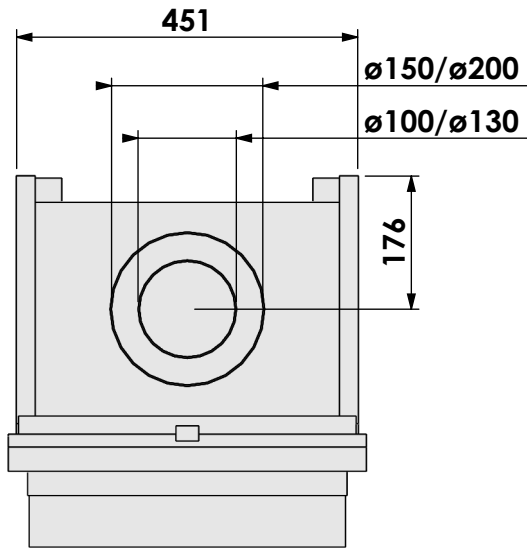

Bellfires - Hallenstraat 17
5531 AB Bladel - Netherlands
Tel. +31 (0) 497 33 92 00
Fax. +31 (0) 497 33 92 10
Email: info@bellfires.com

Name: **VBM-3 hidden door+ 10cm**

Modifications reserved

Projection: American

Scale:

1:10

Unit:

mm

Version:

0