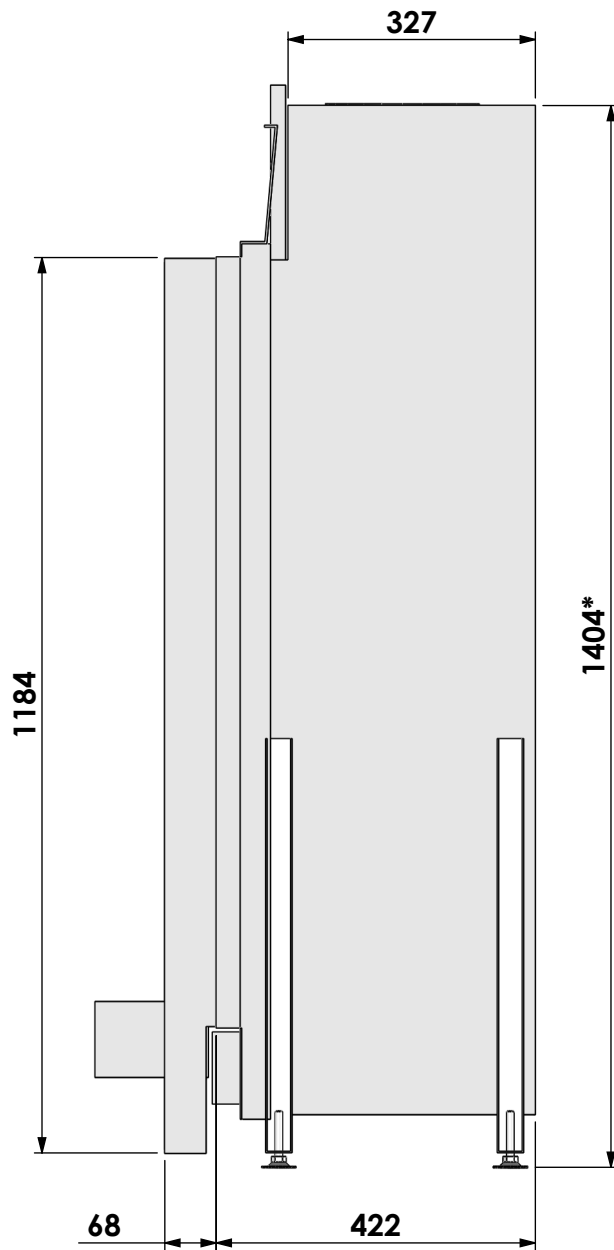

Projection: American

Scale:

1:10

Unit:

mm

Version:

0

* = optional extended adjustable legs max. + 350 mm

Name: **VBM-3 hidden door+ 7cm**

Modifications reserved

Projection: American

Scale:

1:10

Unit:

mm

Version:

Scale:

1:10

Unit:

mm

Version:

0

* = optional extended adjustable legs max. + 350 mm

Bellfires - Hallenstraat 17
5531 AB Bladel - Netherlands
Tel. +31 (0) 497 33 92 00
Fax. +31 (0) 497 33 92 10
Email: info@bellfires.com

Name: **VBM-3 hidden door+ 10cm stone bar**

Modifications reserved

Projection: American

Scale: 1:10
Unit: mm

Version: 0