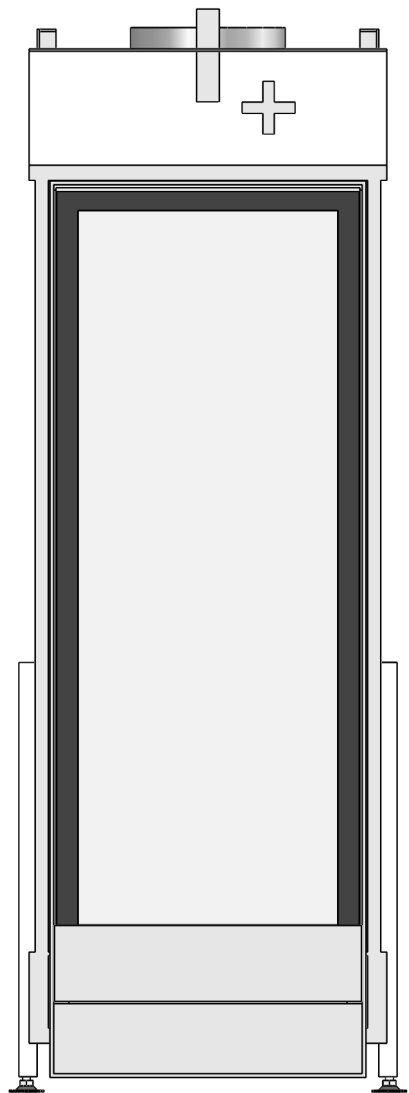

* = optional extended adjustable legs max. + 350 mm

Bellfires - Hallenstraat 17
5531 AB Bladel - Netherlands
Tel. +31 (0) 497 33 92 00
Fax. +31 (0) 497 33 92 10
Email: info@bellfires.com

Name: **VBM-3 hidden door+ 10cm stone bar**

Modifications reserved

Projection: American

Scale: 1:10
Unit: mm

Version: 0