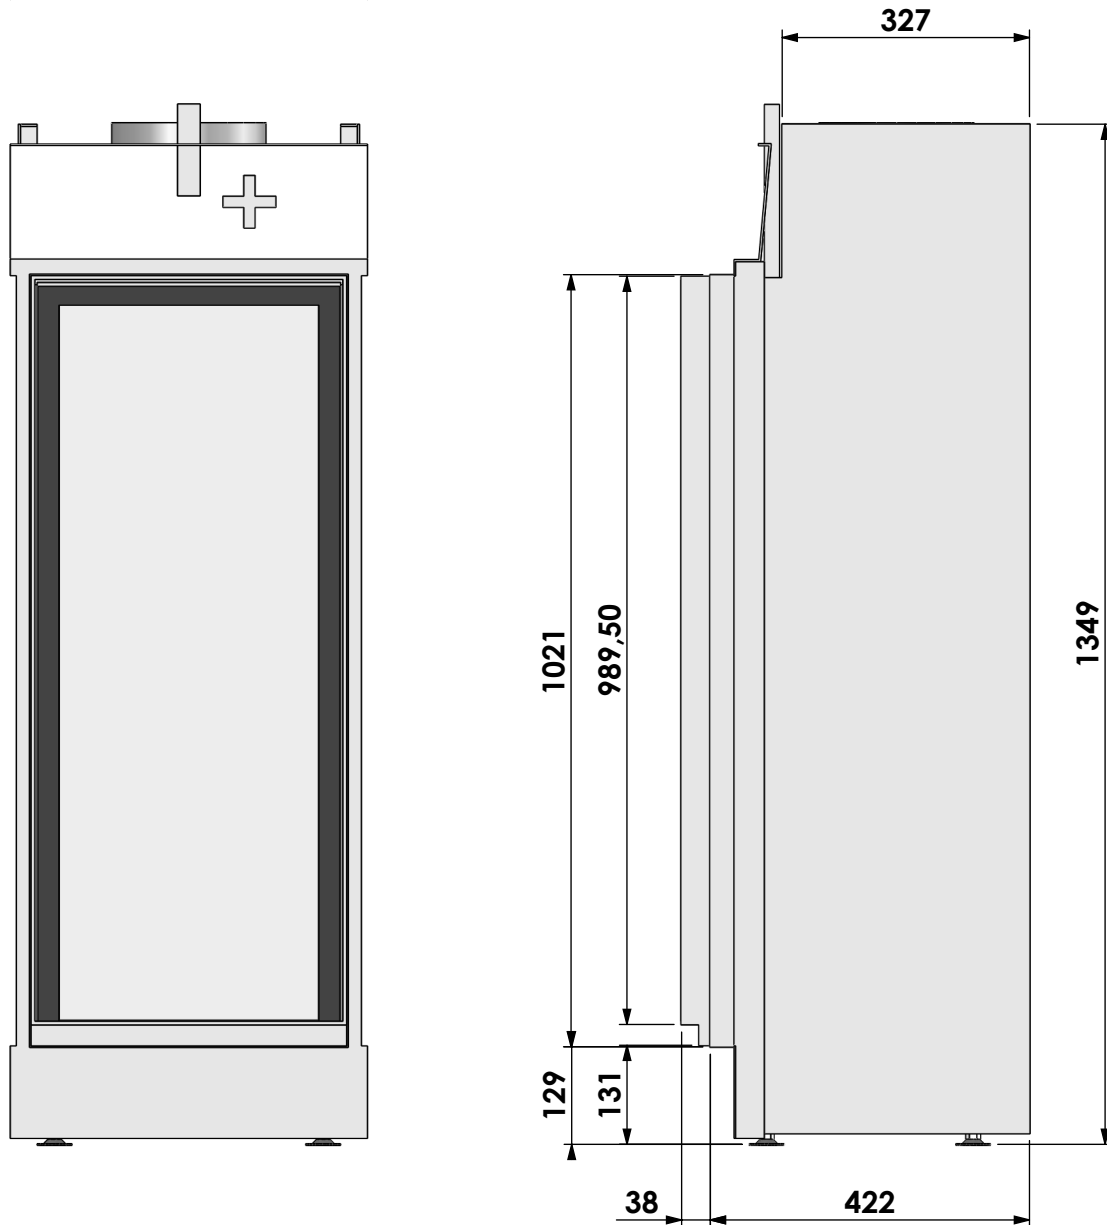

Bellfires - Hallenstraat 17
5531 AB Bladel - Netherlands
Tel. +31 (0) 497 33 92 00
Fax. +31 (0) 497 33 92 10
Email: info@bellfires.com

Name: **VBM-3 hidden door+ 7cm**

Modifications reserved

Projection: American

Scale:

1:10

Unit:

mm

Version:

0