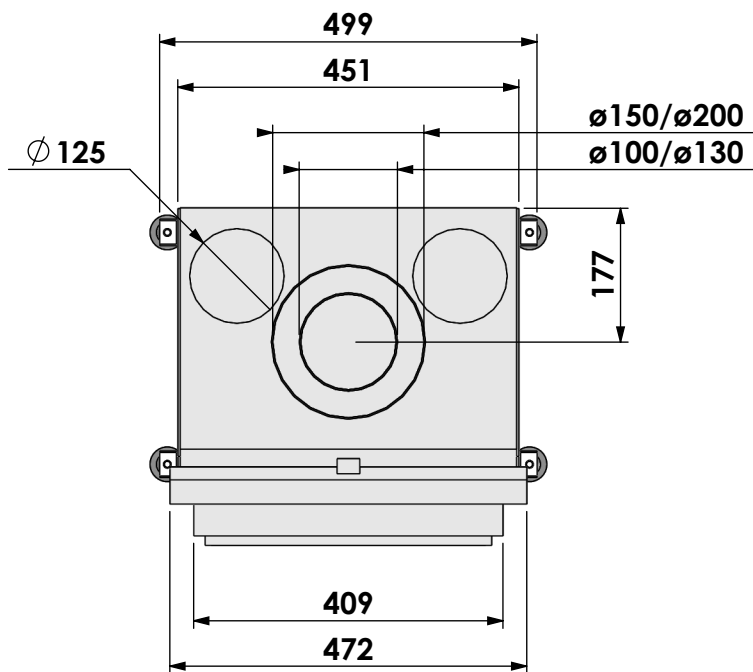

Projection: American

Scale:

1:10

Unit:

mm

Version:

0

* = optional extended adjustable legs max. + 350 mm

Scale: 1:10
Unit: mm

Version: 0

* = optional extended adjustable legs max. + 350 mm

Bellfires - Hallenstraat 17
5531 AB Bladel - Netherlands
Tel. +31 (0) 497 33 92 00
Fax. +31 (0) 497 33 92 10
Email: info@bellfires.com

Name: **VBM-3 hidden door+ 7cm**

Modifications reserved

Projection: American

Scale:

1:10

Unit:

mm

Version:

Name: **VBM-3 hidden door+ 10cm stone bar**

Modifications reserved

Projection: American

Scale: 1:10
Unit: mm

Version: 0