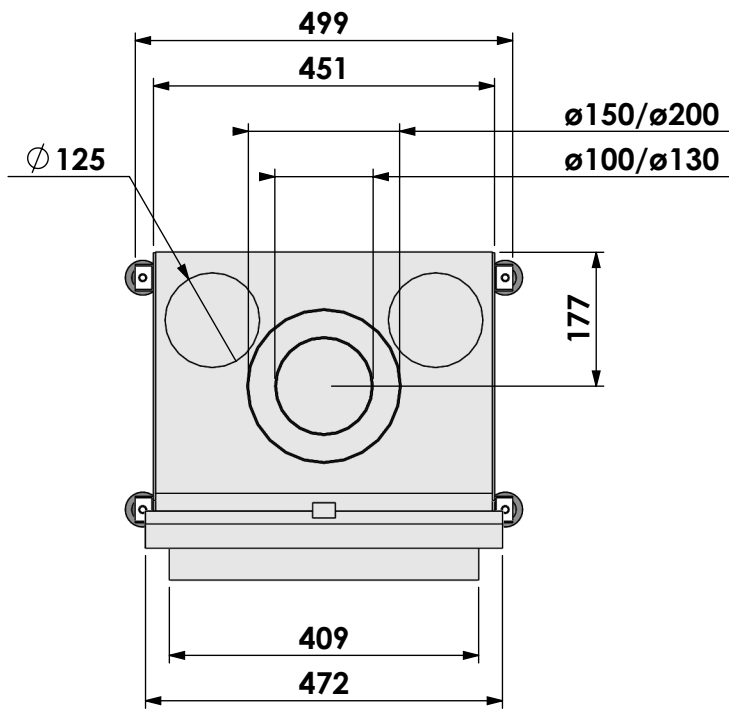

Projection: American

Scale:

1:10

Unit:

mm

Version:

0

* = optional extended adjustable legs max. + 350 mm

Scale: 1:10
Unit: mm

Version: 0

* = optional extended adjustable legs max. + 350 mm

Bellfires - Hallenstraat 17
5531 AB Bladel - Netherlands
Tel. +31 (0) 497 33 92 00
Fax. +31 (0) 497 33 92 10
Email: info@bellfires.com

Name: **VBM-3 hidden door+ 7cm**

Modifications reserved

Projection: American

Scale:

1:10

Unit:

mm

Version:

Name: **VBM-3 hidden door+ 10cm stone bar**

Modifications reserved

Projection: American

Scale: 1:10
Unit: mm

Version: 0