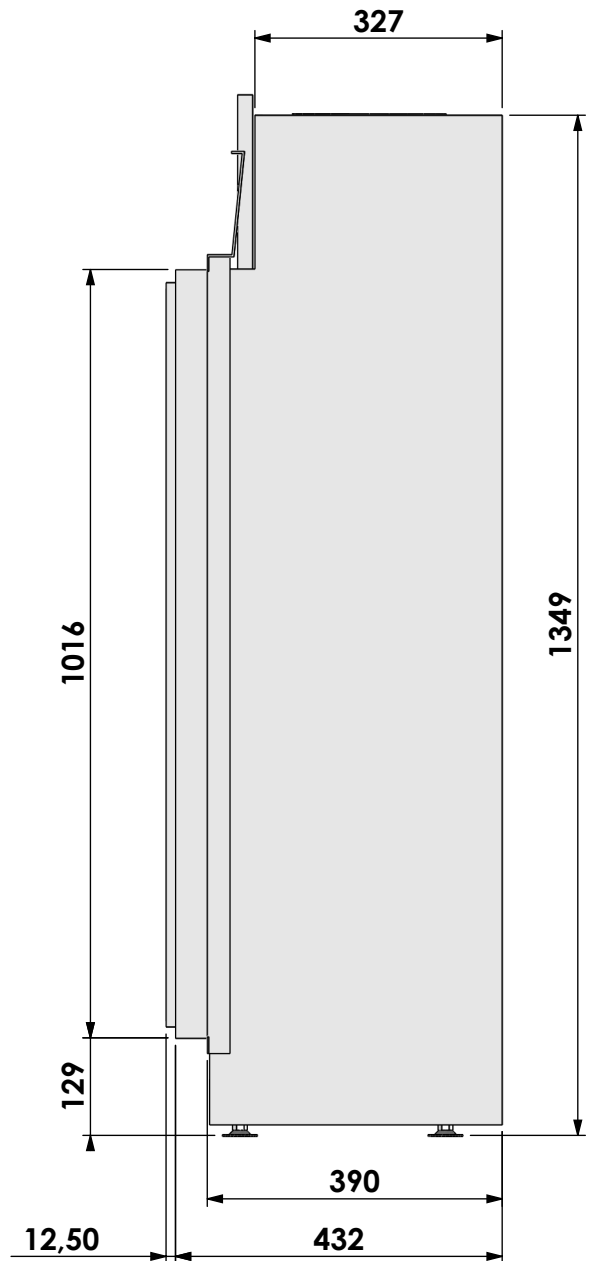

Bellfires - Hallenstraat 17
5531 AB Bladel - Netherlands
Tel. +31 (0) 497 33 92 00
Fax. +31 (0) 497 33 92 10
Email: info@bellfires.com

Name: **VBM-3 floating frame**

Modifications reserved

Projection: American

Scale:

1:10

Unit:

mm

Version:

0