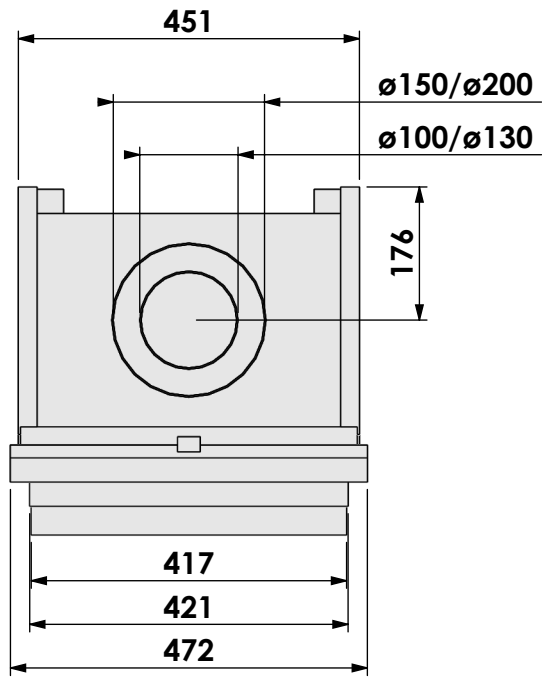

Scale: 1:10
Unit: mm

Version: 0

* = optional extended adjustable legs max. + 350 mm

Bellfires - Hallenstraat 17
5531 AB Bladel - Netherlands
Tel. +31 (0) 497 33 92 00
Fax. +31 (0) 497 33 92 10
Email: info@bellfires.com

Name: **VBM-3 hidden door en convectie**

Modifications reserved

Projection: American

Scale: 1:10

Unit: mm

Version: 0

Bellfires - Hallenstraat 17
 5531 AB Bladel - Netherlands
 Tel. +31 (0) 497 33 92 00
 Fax. +31 (0) 497 33 92 10
 Email: info@bellfires.com

Name: **VBM-3 hidden door+ 7cm**

Modifications reserved

Projection: American

Scale:

1:10

Unit:

mm

Version:

Name: **VBM-3 hidden door+ 10cm stone bar**

Modifications reserved

Projection: American

Scale: 1:10
Unit: mm

Version: 0