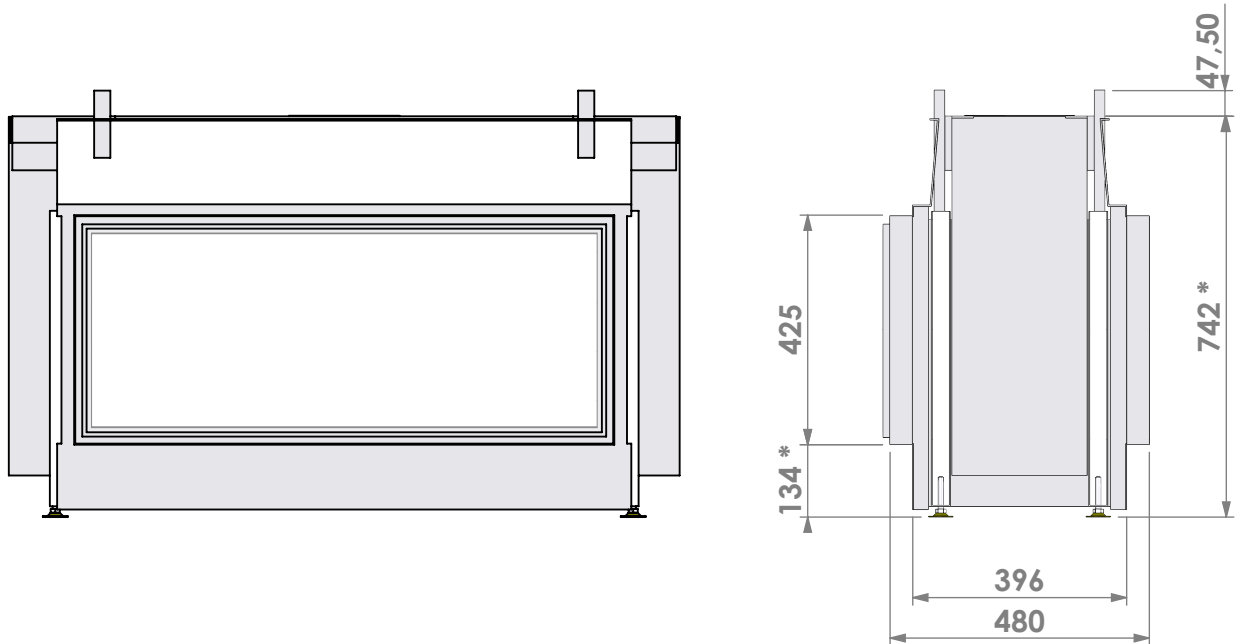

* = optional extended adjustable legs max. + 350 mm

Bellfires - Hallenstraat 17
5531 AB Bladel - Netherlands
Tel. +31 (0) 497 33 92 00
Fax. +31 (0) 497 33 92 10
Email: info@bellfires.com

Name: **HBS Tunnel-3 FF HD convection casing**

Modifications reserved

Projection: American

Scale: **1:14**
Unit: **mm**

Version: **0**