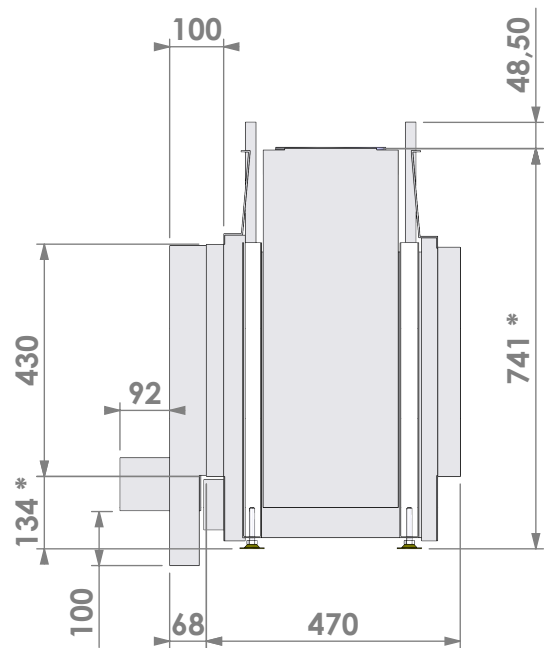

Modifications reserved

Projection: American

Scale: **1:14**
 Unit: **mm**

Version: **0**

Bellfires - Hallenstraat 17
 5531 AB Bladel - Netherlands
 Tel. +31 (0) 497 33 92 00
 Fax. +31 (0) 497 33 92 10
 Email: info@bellfires.com

Name: **HBS Tunnel-3 HD+ 7cm - HD**

Modifications reserved

Projection: American

Scale: 1:14
 Unit: mm

Version: 0

* = optional extended adjustable legs max. + 350 mm

Bellfires - Hallenstraat 17
5531 AB Bladel - Netherlands
Tel. +31 (0) 497 33 92 00
Fax. +31 (0) 497 33 92 10
Email: info@bellfires.com

Name: **HBS Tunnel-3 HD+ 10cm stone bar - HD**

Modifications reserved

Projection: American

Scale: **1:14**
Unit: **mm**

Version: **0**

Bellfires - Hallenstraat 17
 5531 AB Bladel - Netherlands
 Tel. +31 (0) 497 33 92 00
 Fax. +31 (0) 497 33 92 10
 Email: info@bellfires.com

Name: **HBS Tunnel-3 HD+ 10cm - HD+ 10cm**

Modifications reserved

Projection: American

Scale: 1:14
 Unit: mm

Version: 0