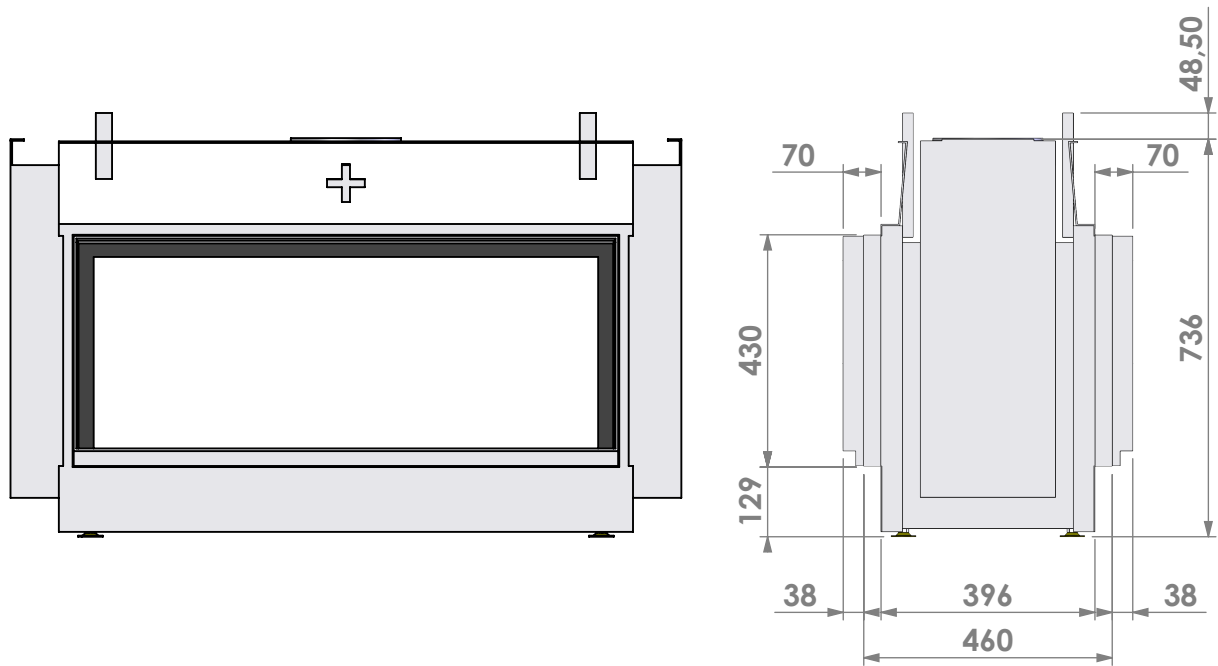

Bellfires - Hallenstraat 17
5531 AB Bladel - Netherlands
Tel. +31 (0) 497 33 92 00
Fax. +31 (0) 497 33 92 10
Email: info@bellfires.com

Name: **HBS Tunnel-3 HD+ 7cm - HD+ 7cm**

Modifications reserved

Projection: American

Scale: 1:14
Unit: mm

Version: 0