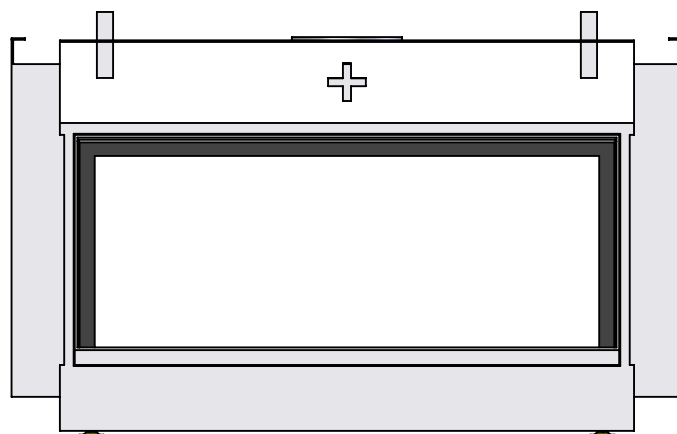

Name: **HBS Tunnel-3 HD+ 7cm - HD+ 7cm**

Modifications reserved

Projection: American

Scale: 1:14
 Unit: mm

Version: 0

Bellfires - Hallenstraat 17
 5531 AB Bladel - Netherlands
 Tel. +31 (0) 497 33 92 00
 Fax. +31 (0) 497 33 92 10
 Email: info@bellfires.com