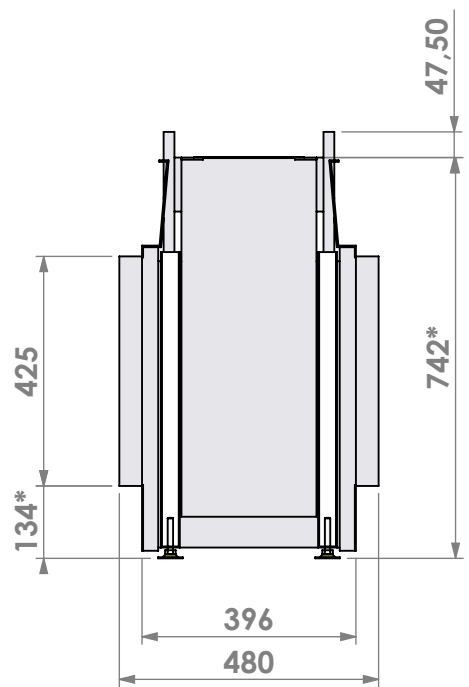

Name: **HBS Tunnel-3 FF - FF convection casing**

Modifications reserved

Projection: American

Scale: 1:14
Unit: mm

Version: 0

* = optional extended adjustable legs max. + 350 mm

Bellfires - Hallenstraat 17
 5531 AB Bladel - Netherlands
 Tel. +31 (0) 497 33 92 00
 Fax. +31 (0) 497 33 92 10
 Email: info@bellfires.com

Name: **HBS Tunnel-3 HD+ 10cm - HD+ 10cm**

Modifications reserved

Projection: American

Scale: 1:14
 Unit: mm

Version: 0