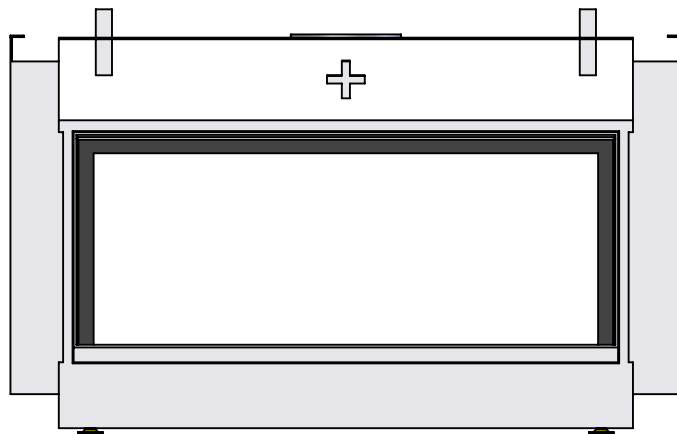

Name: **HBS Tunnel-3 HD+ 7cm - HD**

Modifications reserved

Projection: American

Scale: 1:14
 Unit: mm

Version: 0

* = optional extended adjustable legs max. + 350 mm

Bellfires - Hallenstraat 17
5531 AB Bladel - Netherlands
Tel. +31 (0) 497 33 92 00
Fax. +31 (0) 497 33 92 10
Email: info@bellfires.com