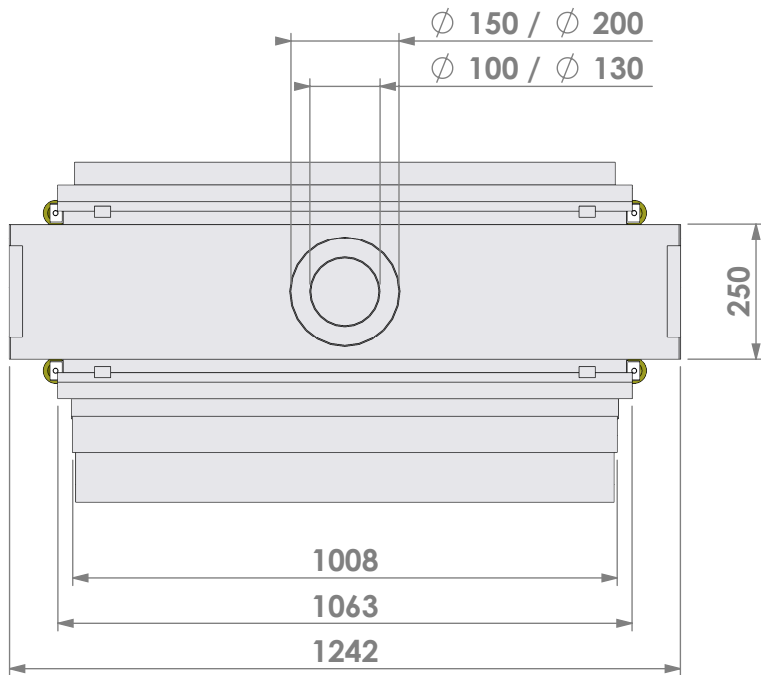

Name: **HBS Tunnel-3 HD+ 7cm - HD**

Modifications reserved

Projection: American

Scale: 1:14
 Unit: mm

Version: 0

* = optional extended adjustable legs max. + 350 mm

Bellfires - Hallenstraat 17
5531 AB Bladel - Netherlands
Tel. +31 (0) 497 33 92 00
Fax. +31 (0) 497 33 92 10
Email: info@bellfires.com