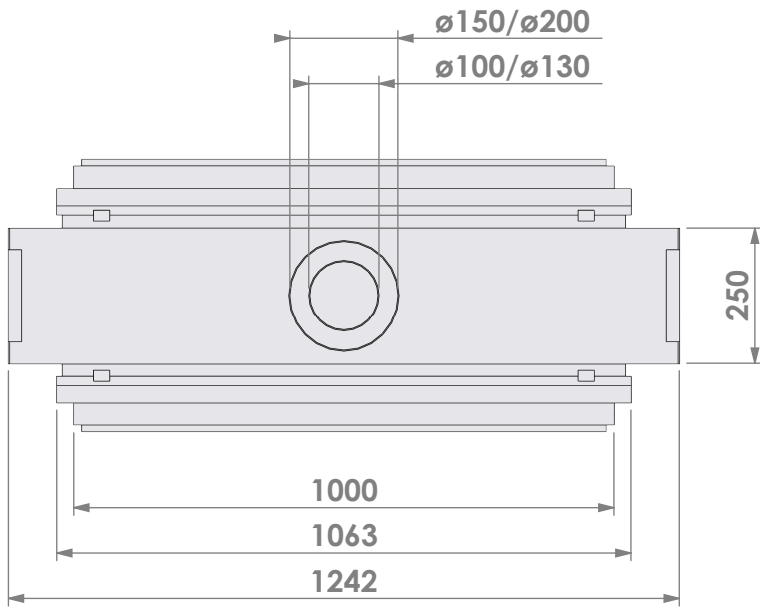

Bellfires - Hallenstraat 17
5531 AB Bladel - Netherlands
Tel. +31 (0) 497 33 92 00
Fax. +31 (0) 497 33 92 10
Email: info@bellfires.com

Name: **HBS Tunnel-3 FF - FF**

Modifications reserved

Projection:
American

Scale: **1:14**
Unit: **mm**

Version: **0**