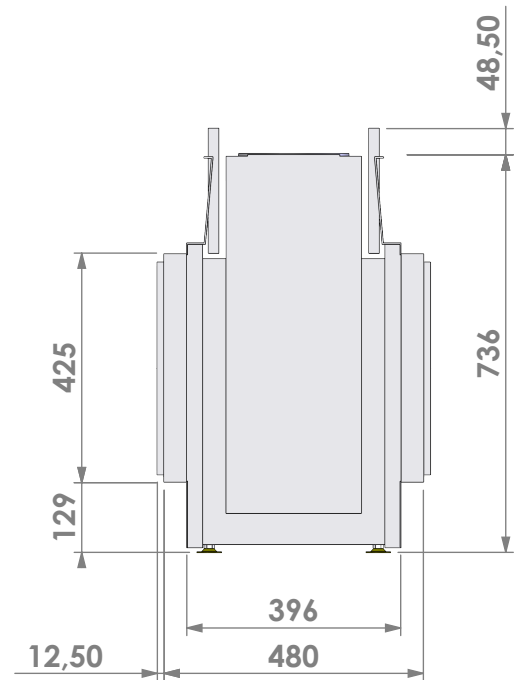

Bellfires - Hallenstraat 17
5531 AB Bladel - Netherlands
Tel. +31 (0) 497 33 92 00
Fax. +31 (0) 497 33 92 10
Email: info@bellfires.com

Name: **HBS Tunnel-3 FF - FF**

Modifications reserved

Projection:
American

Scale: **1:14**
Unit: **mm**

Version: **0**