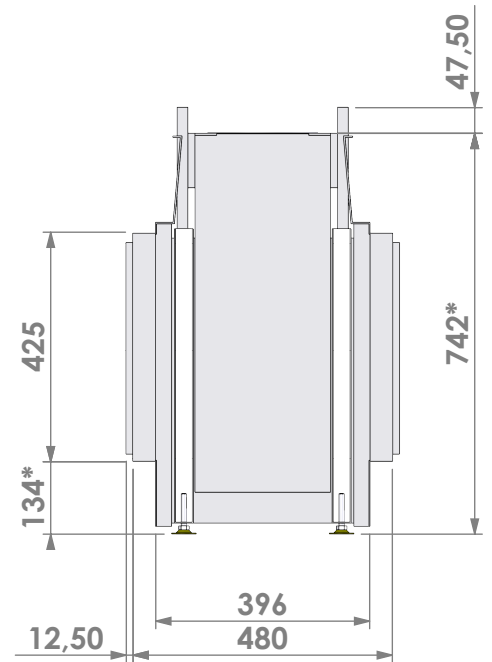

Modifications reserved

Projection:
American

Scale: **1:14**
Unit: **mm**

Version: **0**

* = optional extended adjustable legs max. + 350 mm

Bellfires - Hallenstraat 17
5531 AB Bladel - Netherlands
Tel. +31 (0) 497 33 92 00
Fax. +31 (0) 497 33 92 10
Email: info@bellfires.com

Name: **HBS Tunnel-3 HD+ 10cm - HD+ 10cm**

Modifications reserved

Projection: American

Scale: 1:14
 Unit: mm

Version: 0