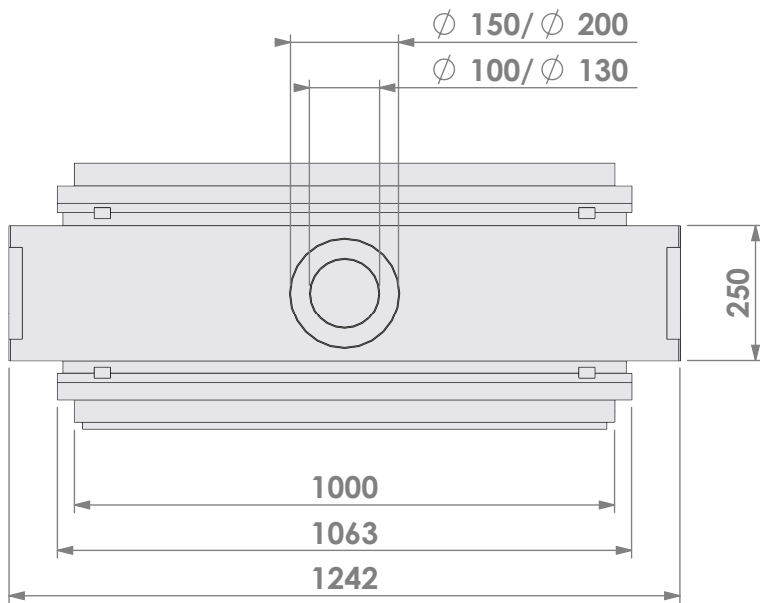

Name: **HBS Tunnel-3 FF - FF convection casing**

Modifications reserved

Projection: American

Scale: 1:14
Unit: mm

Version: 0

* = optional extended adjustable legs max. + 350 mm

Bellfires - Hallenstraat 17
 5531 AB Bladel - Netherlands
 Tel. +31 (0) 497 33 92 00
 Fax. +31 (0) 497 33 92 10
 Email: info@bellfires.com