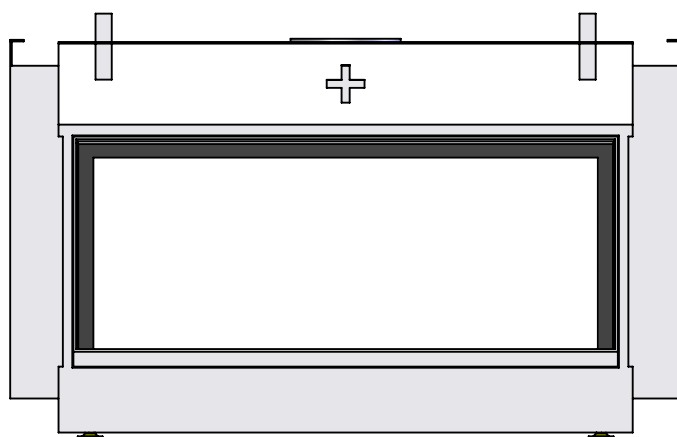

Name: **HBS Tunnel-3 HD+ 10cm stone bar - HD**

Modifications reserved

Projection: American

Scale: **1:14**
Unit: **mm**

Version: **0**

Bellfires - Hallenstraat 17
 5531 AB Bladel - Netherlands
 Tel. +31 (0) 497 33 92 00
 Fax. +31 (0) 497 33 92 10
 Email: info@bellfires.com