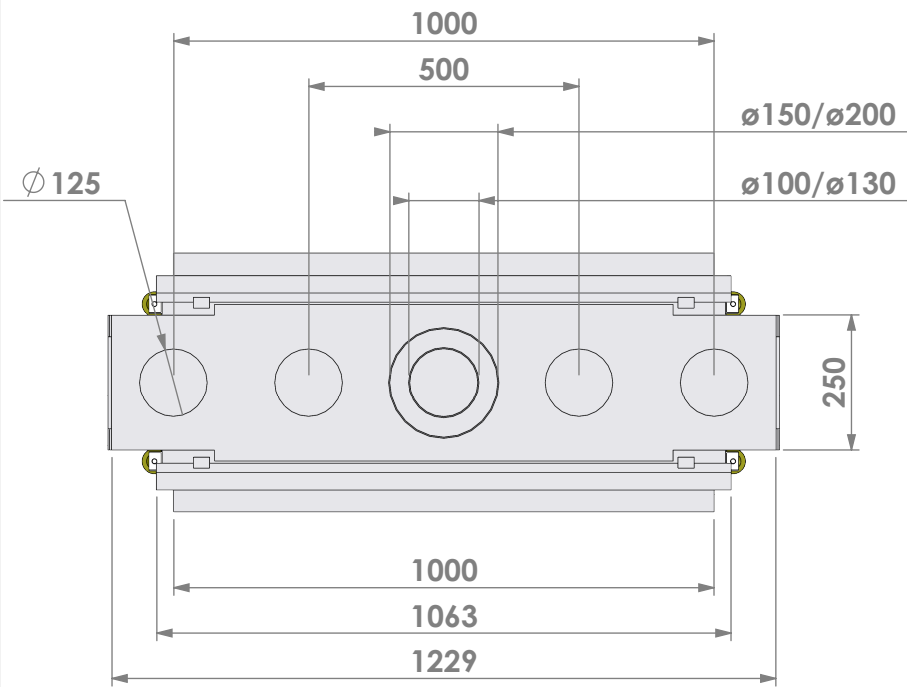

Name: **HBS Tunnel-3 FF - FF convection casing**

Modifications reserved

Projection: American

Scale: 1:14
Unit: mm

Version: 0

* = optional extended adjustable legs max. + 350 mm

Bellfires - Hallenstraat 17
 5531 AB Bladel - Netherlands
 Tel. +31 (0) 497 33 92 00
 Fax. +31 (0) 497 33 92 10
 Email: info@bellfires.com