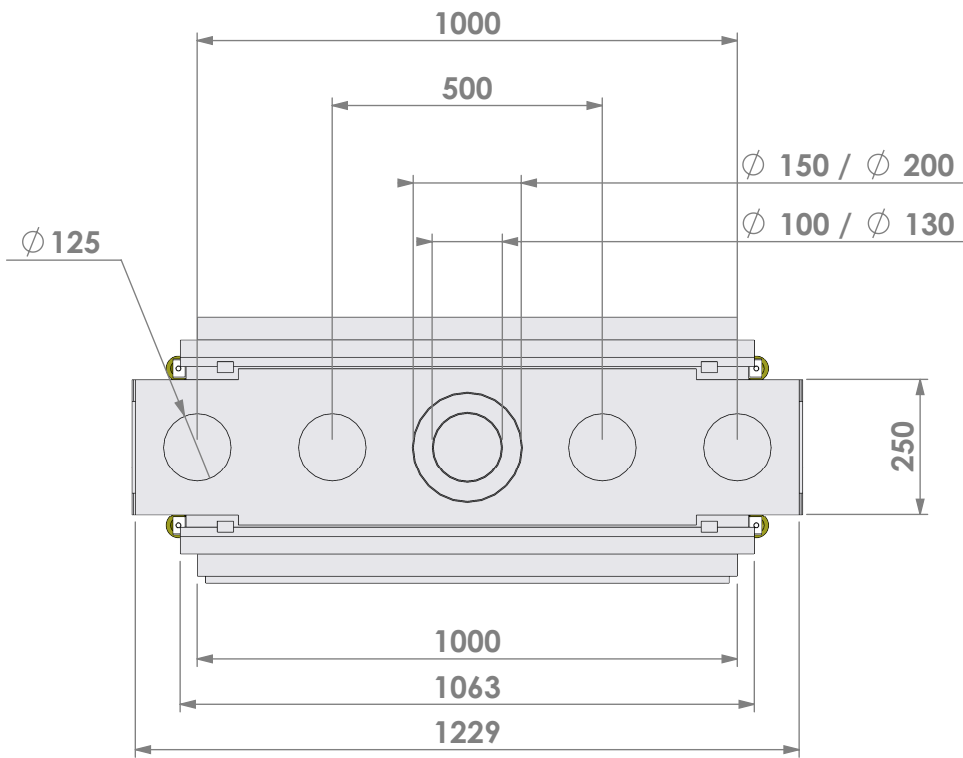

* = optional extended adjustable legs max. + 350 mm

Bellfires - Hallenstraat 17
5531 AB Bladel - Netherlands
Tel. +31 (0) 497 33 92 00
Fax. +31 (0) 497 33 92 10
Email: info@bellfires.com

Name: **HBS Tunnel-3 FF HD convection casing**

Modifications reserved

Projection: American

Scale: **1:14**
Unit: **mm**

Version: **0**