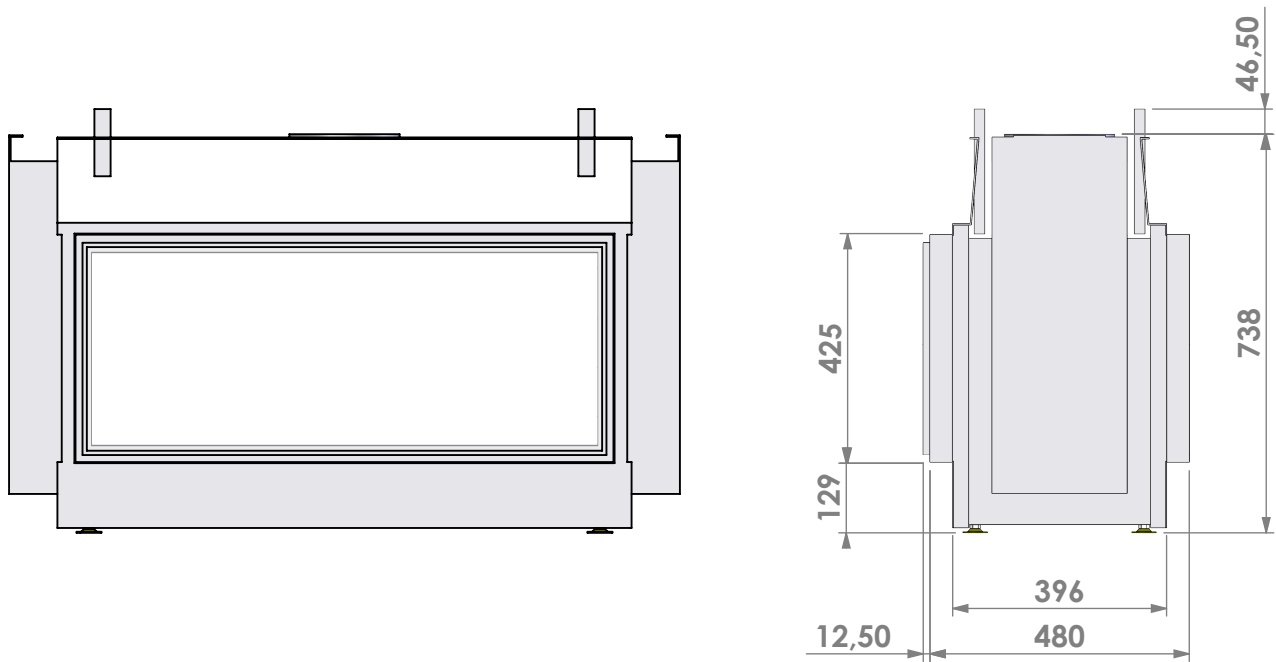

Name: **HBS Tunnel-3 FF - FF convection casing**

Modifications reserved

Projection: American

Scale: 1:14
Unit: mm

Version: 0

* = optional extended adjustable legs max. + 350 mm

Bellfires - Hallenstraat 17
 5531 AB Bladel - Netherlands
 Tel. +31 (0) 497 33 92 00
 Fax. +31 (0) 497 33 92 10
 Email: info@bellfires.com