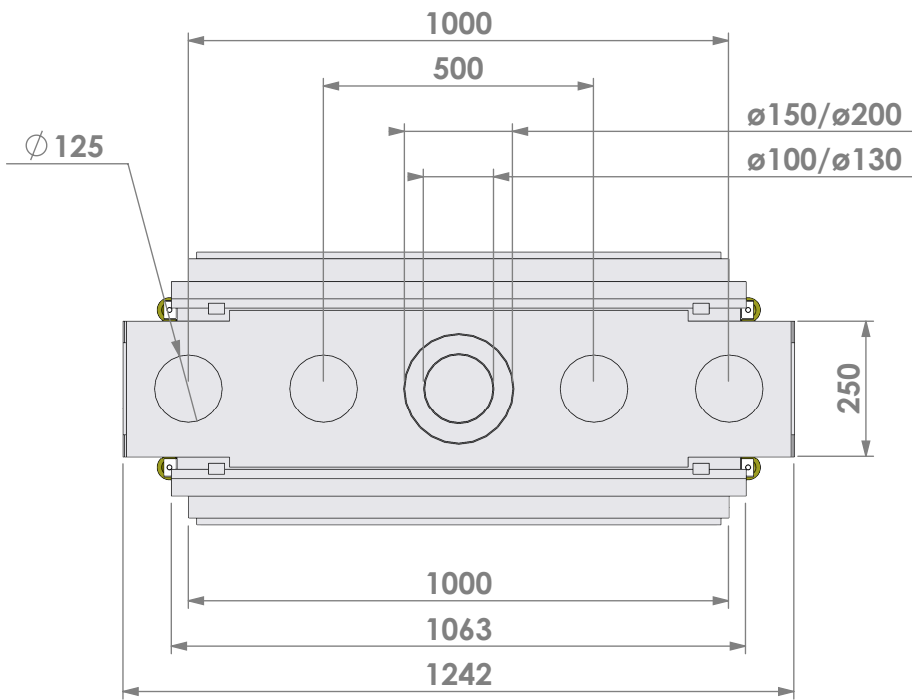

Modifications reserved

Projection:
American

Scale: **1:14**
Unit: **mm**

Version: **0**

* = optional extended adjustable legs max. + 350 mm

Bellfires - Hallenstraat 17
5531 AB Bladel - Netherlands
Tel. +31 (0) 497 33 92 00
Fax. +31 (0) 497 33 92 10
Email: info@bellfires.com