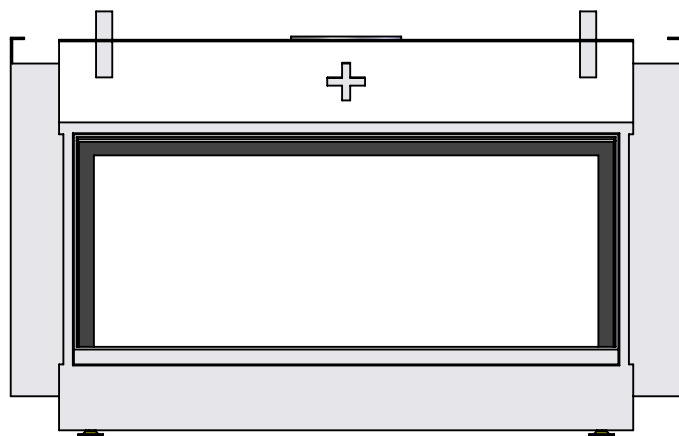

Bellfires - Hallenstraat 17
5531 AB Bladel - Netherlands
Tel. +31 (0) 497 33 92 00
Fax. +31 (0) 497 33 92 10
Email: info@bellfires.com

Name: **HBS Tunnel-3 HD+ 7cm - HD**

Modifications reserved

Projection: American

Scale: 1:14
Unit: mm

Version: 0