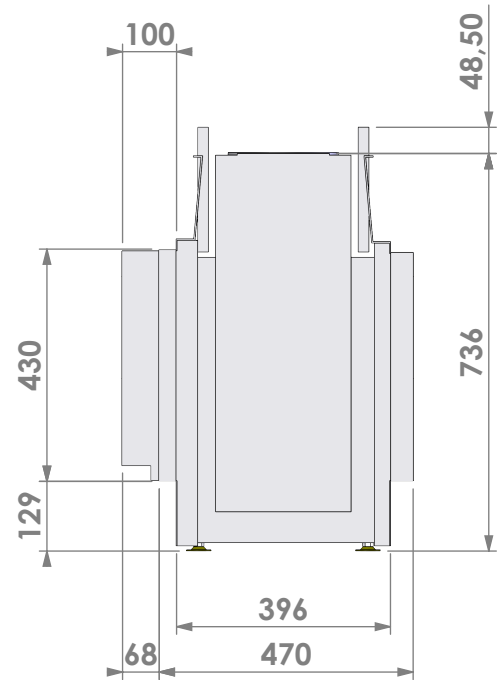

Modifications reserved

Projection: American

Scale: **1:14**
 Unit: **mm**

Version: **0**

Bellfires - Hallenstraat 17
 5531 AB Bladel - Netherlands
 Tel. +31 (0) 497 33 92 00
 Fax. +31 (0) 497 33 92 10
 Email: info@bellfires.com

Name: **HBS Tunnel-3 HD+ 7cm - HD**

Modifications reserved

Projection: American

Scale: 1:14
 Unit: mm

Version: 0

* = optional extended adjustable legs max. + 350 mm

Bellfires - Hallenstraat 17
5531 AB Bladel - Netherlands
Tel. +31 (0) 497 33 92 00
Fax. +31 (0) 497 33 92 10
Email: info@bellfires.com

Name: **HBS Tunnel-3 HD+ 10cm - HD+ 10cm**

Modifications reserved

Projection: American

Scale: 1:14
 Unit: mm

Version: 0