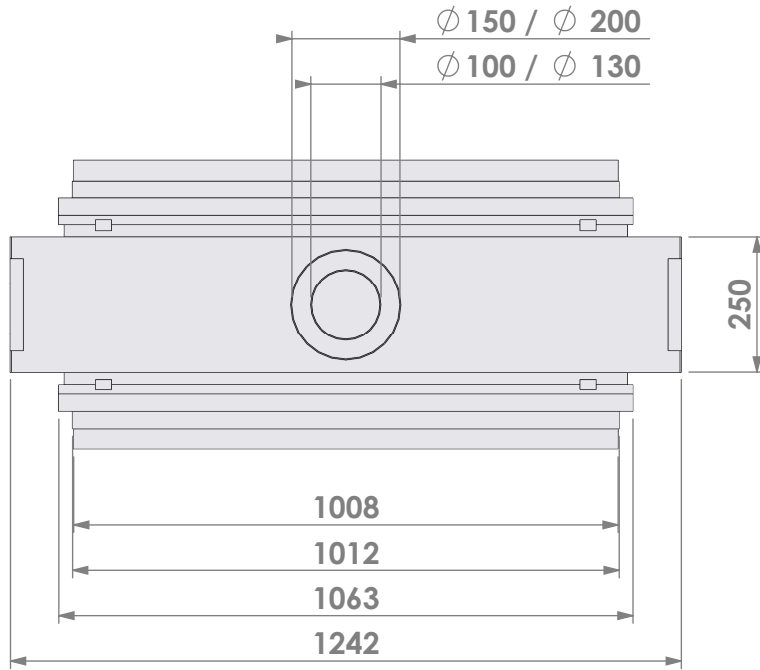

Name: **HBS Tunnel-3 HD+ 10cm stone bar - HD**

Modifications reserved

Projection: American

Scale: **1:14**
Unit: **mm**

Version: **0**

Bellfires - Hallenstraat 17
 5531 AB Bladel - Netherlands
 Tel. +31 (0) 497 33 92 00
 Fax. +31 (0) 497 33 92 10
 Email: info@bellfires.com

Name: **HBS Tunnel-3 HD+ 10cm - HD+ 10cm**

Modifications reserved

Projection: American

Scale: 1:14
 Unit: mm

Version: 0