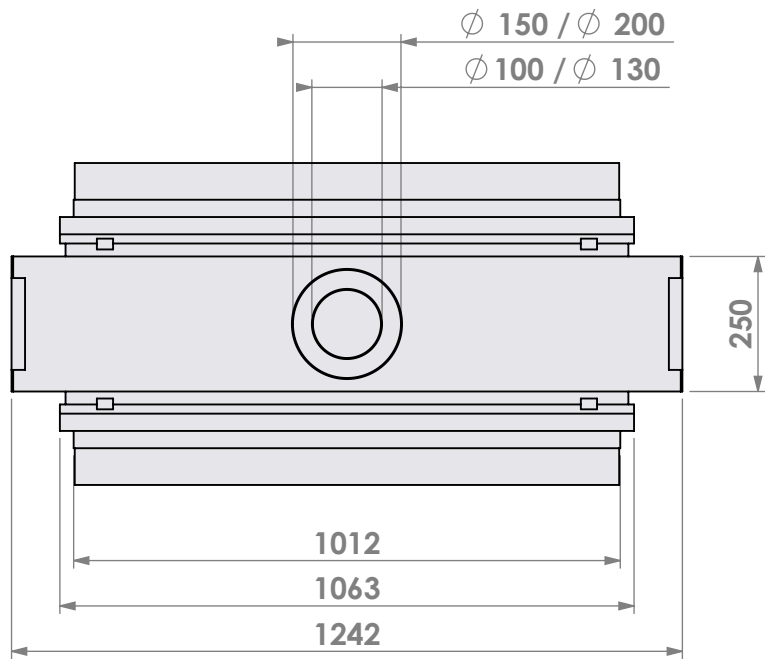

Name: **HBS Tunnel-3 HD+ 7cm - HD+ 7cm**

Modifications reserved

Projection: American

Scale: 1:14
 Unit: mm

Version: 0

Bellfires - Hallenstraat 17
 5531 AB Bladel - Netherlands
 Tel. +31 (0) 497 33 92 00
 Fax. +31 (0) 497 33 92 10
 Email: info@bellfires.com

Name: **HBS Tunnel-3 HD+ 10cm - HD+ 10cm**

Modifications reserved

Projection: American

Scale: 1:14
 Unit: mm

Version: 0