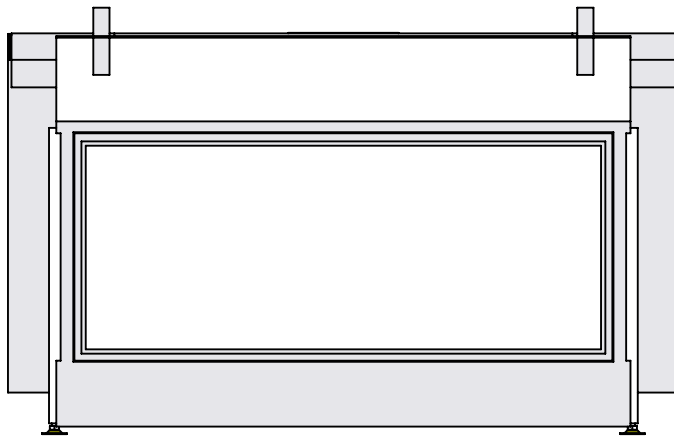

Modifications reserved

Projection:
American

Scale: **1:14**
Unit: **mm**

Version: **0**

* = optional extended adjustable legs max. + 350 mm

Bellfires - Hallenstraat 17
5531 AB Bladel - Netherlands
Tel. +31 (0) 497 33 92 00
Fax. +31 (0) 497 33 92 10
Email: info@bellfires.com