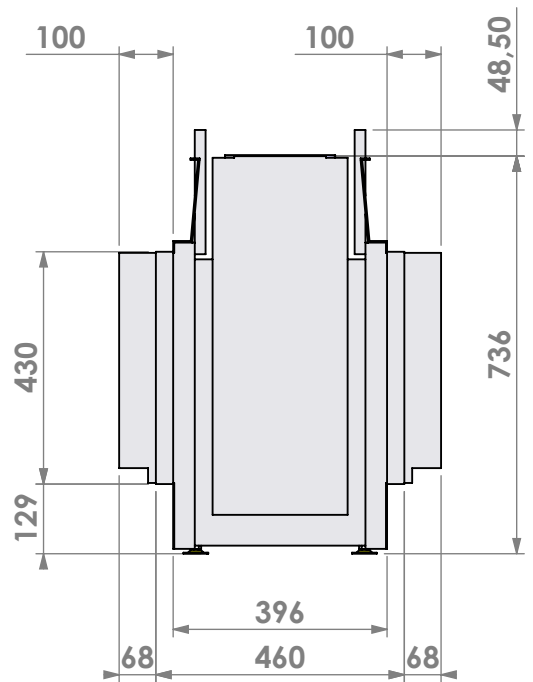

Name: **HBS Tunnel-3 HD+ 7cm - HD+ 7cm**

Modifications reserved

Projection: American

Scale: 1:14
 Unit: mm

Version: 0

Bellfires - Hallenstraat 17
 5531 AB Bladel - Netherlands
 Tel. +31 (0) 497 33 92 00
 Fax. +31 (0) 497 33 92 10
 Email: info@bellfires.com

Name: **HBS Tunnel-3 HD+ 10cm - HD+ 10cm**

Modifications reserved

Projection: American

Scale: 1:14
 Unit: mm

Version: 0