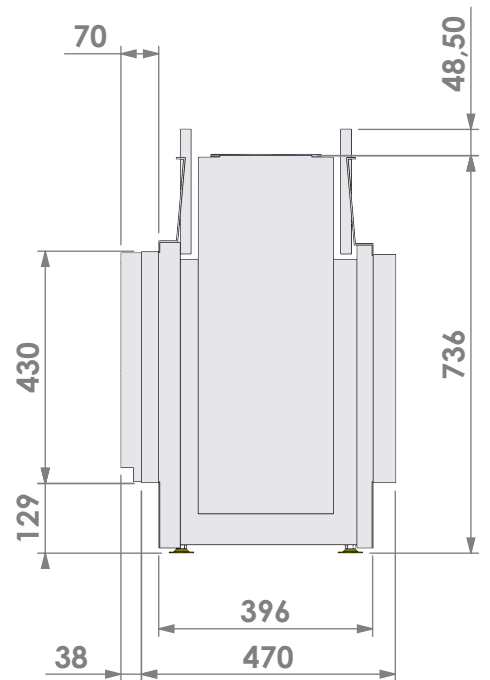

0

* = optional extended adjustable legs max. + 350 mm

Bellfires - Hallenstraat 17
 5531 AB Bladel - Netherlands
 Tel. +31 (0) 497 33 92 00
 Fax. +31 (0) 497 33 92 10
 Email: info@bellfires.com

Name: **HBS Tunnel-3 FF HD convection casing**

Modifications reserved

Projection: American

Scale: **1:14**
 Unit: **mm**

Version: **0**

Bellfires - Hallenstraat 17
 5531 AB Bladel - Netherlands
 Tel. +31 (0) 497 33 92 00
 Fax. +31 (0) 497 33 92 10
 Email: info@bellfires.com

Name: **HBS Tunnel-3 HD+ 10cm - HD+ 10cm**

Modifications reserved

Projection: American

Scale: 1:14
 Unit: mm

Version: 0