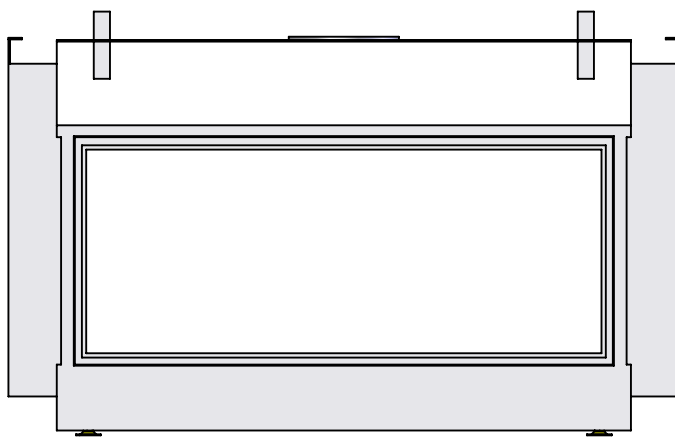

Bellfires - Hallenstraat 17
5531 AB Bladel - Netherlands
Tel. +31 (0) 497 33 92 00
Fax. +31 (0) 497 33 92 10
Email: info@bellfires.com

Name: **HBS Tunnel-3 FF - FF**

Modifications reserved

Projection:
American

Scale: **1:14**
Unit: **mm**

Version: **0**