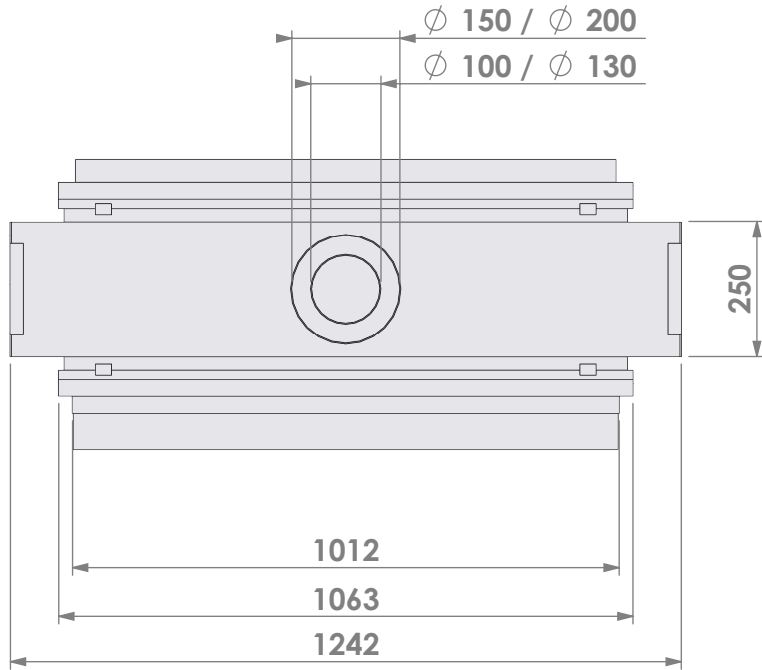

Name: **HBS Tunnel-3 HD+ 7cm - HD**

Modifications reserved

Projection: American

Scale: 1:14
 Unit: mm

Version: 0

* = optional extended adjustable legs max. + 350 mm

Bellfires - Hallenstraat 17
5531 AB Bladel - Netherlands
Tel. +31 (0) 497 33 92 00
Fax. +31 (0) 497 33 92 10
Email: info@bellfires.com

Name: **HBS Tunnel-3 HD+ 10cm - HD+ 10cm**

Modifications reserved

Projection: American

Scale: 1:14
 Unit: mm

Version: 0