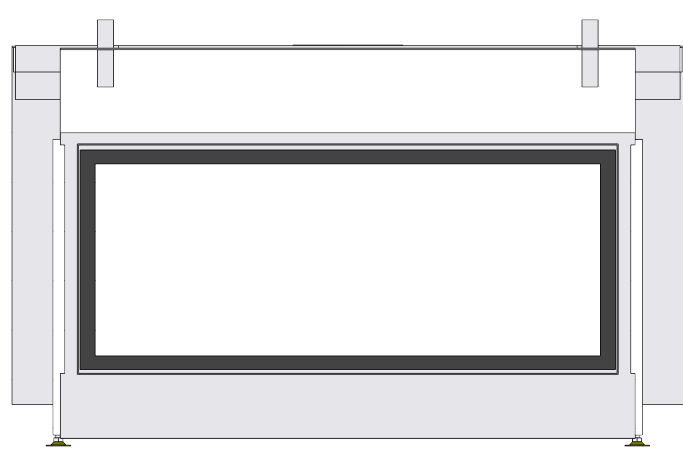

Name: **HBS Tunnel-3 FF - FF convection casing**

Modifications reserved

Projection: American

Scale: 1:14
Unit: mm

Version: 0

* = optional extended adjustable legs max. + 350 mm

Bellfires - Hallenstraat 17
 5531 AB Bladel - Netherlands
 Tel. +31 (0) 497 33 92 00
 Fax. +31 (0) 497 33 92 10
 Email: info@bellfires.com