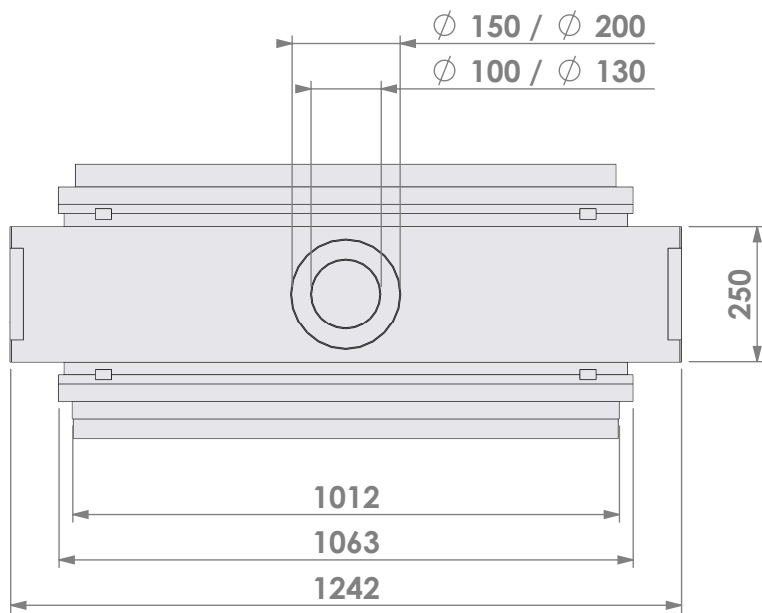

Modifications reserved

Projection: American

Scale: **1:14**
 Unit: **mm**

Version: **0**

Bellfires - Hallenstraat 17
 5531 AB Bladel - Netherlands
 Tel. +31 (0) 497 33 92 00
 Fax. +31 (0) 497 33 92 10
 Email: info@bellfires.com