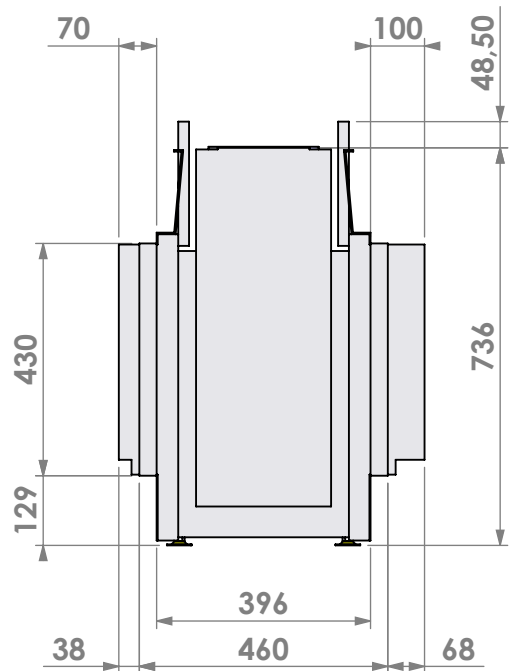

Name: **HBS Tunnel-3 HD+ 10cm stone bar - HD**

Modifications reserved

Projection: American

Scale: **1:14**
Unit: **mm**

Version: **0**

Bellfires - Hallenstraat 17
 5531 AB Bladel - Netherlands
 Tel. +31 (0) 497 33 92 00
 Fax. +31 (0) 497 33 92 10
 Email: info@bellfires.com

Name: **HBS Tunnel-3 HD+ 7cm - HD+ 7cm**

Modifications reserved

Projection: American

Scale: 1:14
 Unit: mm

Version: 0

Bellfires - Hallenstraat 17
 5531 AB Bladel - Netherlands
 Tel. +31 (0) 497 33 92 00
 Fax. +31 (0) 497 33 92 10
 Email: info@bellfires.com

Name: **HBS Tunnel-3 HD+ 10cm - HD+ 10cm**

Modifications reserved

Projection: American

Scale: 1:14
 Unit: mm

Version: 0