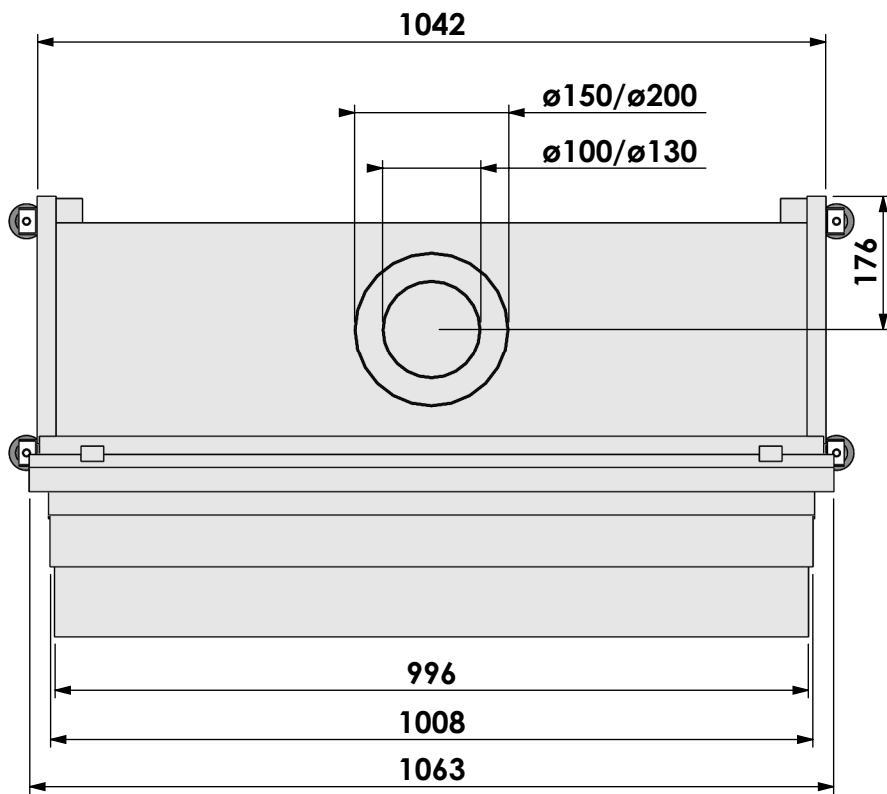

Name: **HBS-3 hidden door+ 10cm**

Modifications reserved

Projection: American

Scale: 1:10  
 Unit: mm

Version: 0

\* = optional extended adjustable legs max. + 350 mm

Bellfires - Hallenstraat 17  
5531 AB Bladel - Netherlands  
Tel. +31 (0) 497 33 92 00  
Fax. +31 (0) 497 33 92 10  
Email: info@bellfires.com

Name: **HBS-3 hidden door+ 10cm stone bar**

Modifications reserved

Projection: American

Scale: 1:10  
Unit: mm

Version: 0