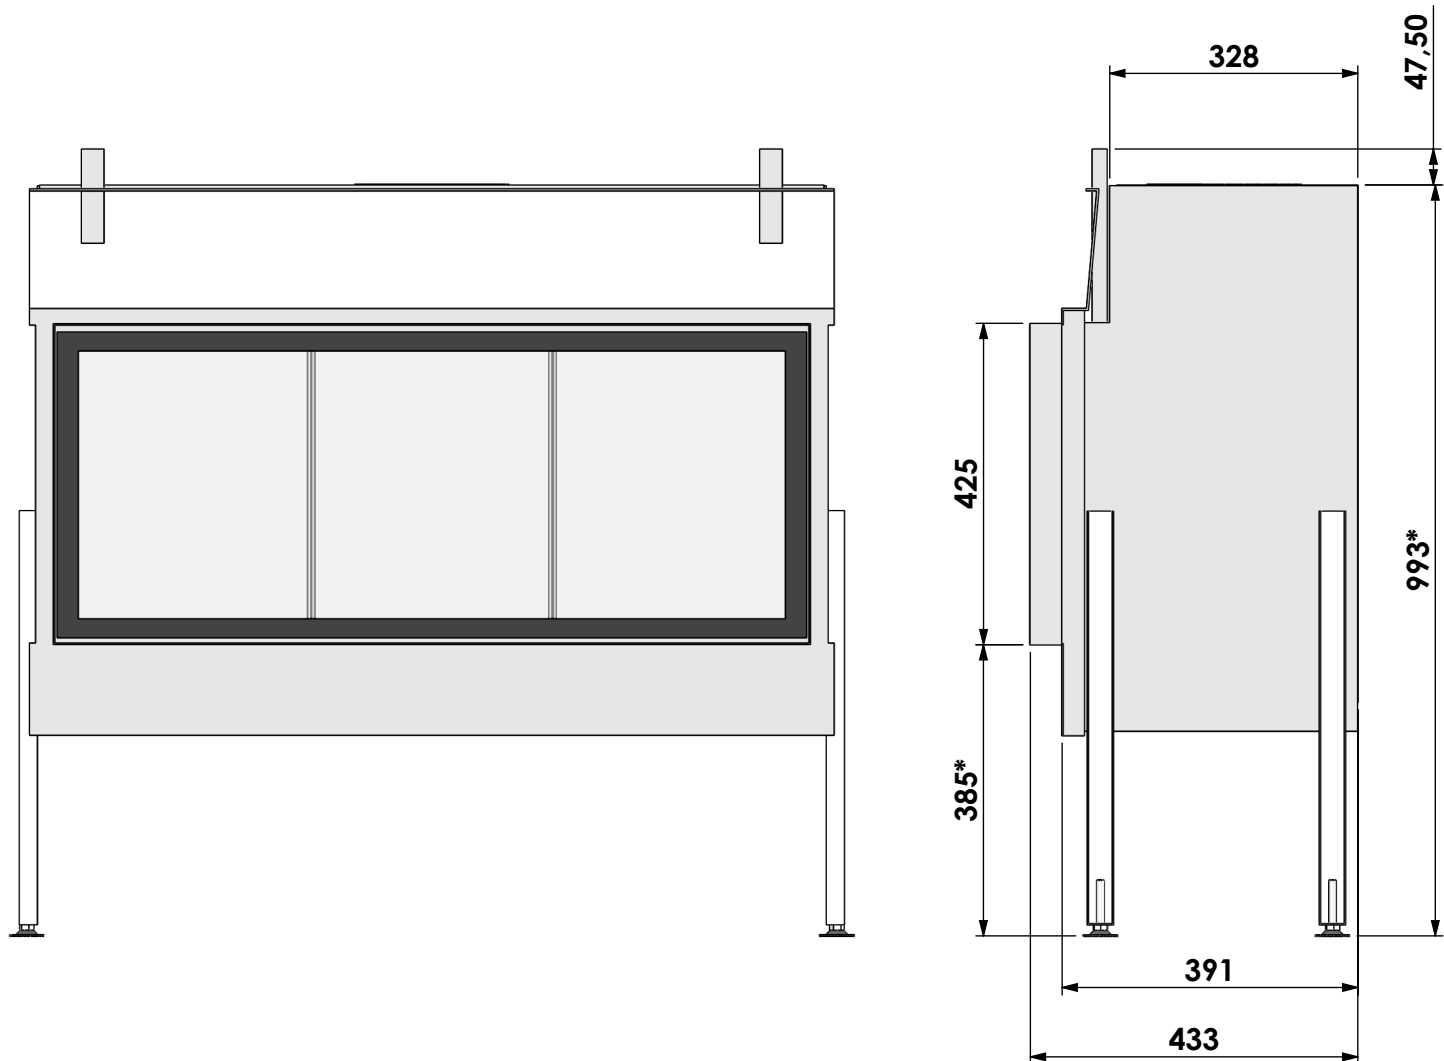

Name: **HBS-3 floating frame convection casing**

Modifications reserved

Projection: American

Scale: 1:10  
 Unit: mm

Version: 0

\* = optional extended adjustable legs max. + 350 mm

Bellfires - Hallenstraat 17  
 5531 AB Bladel - Netherlands  
 Tel. +31 (0) 497 33 92 00  
 Fax. +31 (0) 497 33 92 10  
 Email: info@bellfires.com

Name: **HBS-3 hidden door+ 10cm stone bar**

Modifications reserved

Projection: American

Scale: 1:10  
Unit: mm

Version: 0