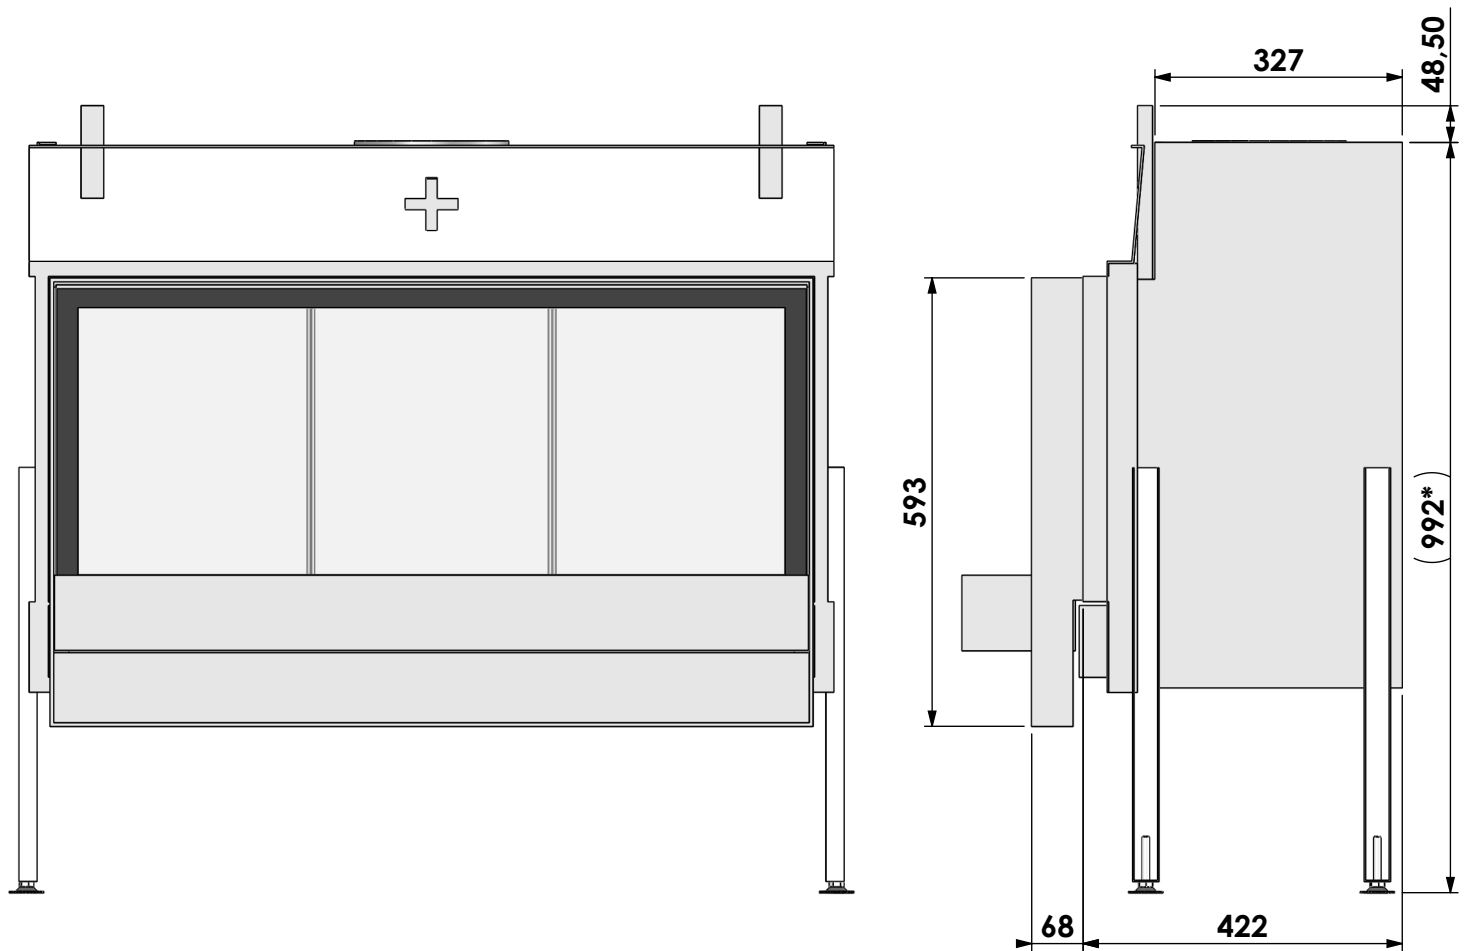

Name: **HBS-3 hidden door+ 10cm**

Modifications reserved

Projection: American

Scale: 1:10  
 Unit: mm

Version: 0

\* = optional extended adjustable legs max. + 350 mm

Bellfires - Hallenstraat 17  
5531 AB Bladel - Netherlands  
Tel. +31 (0) 497 33 92 00  
Fax. +31 (0) 497 33 92 10  
Email: info@bellfires.com

Name: **HBS-3 hidden door+ 10cm stone bar**

Modifications reserved

Projection: American

Scale: 1:10  
Unit: mm

Version: 0