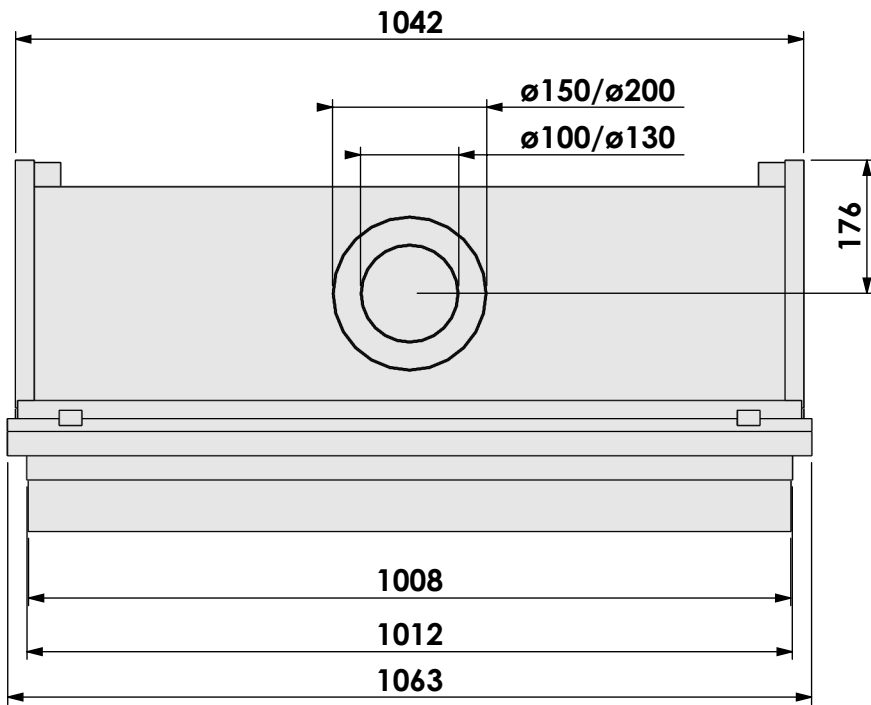

Name: **HBS-3 hidden door+ 7cm**

**Modifications reserved**

Projection:  
American

Scale: **1:10**  
Unit: **mm**

Version: **0**

Bellfires - Hallenstraat 17  
 5531 AB Bladel - Netherlands  
 Tel. +31 (0) 497 33 92 00  
 Fax. +31 (0) 497 33 92 10  
 Email: info@bellfires.com

Name: **HBS-3 hidden door+ 10cm stone bar**

Modifications reserved

Projection: American

Scale: 1:10  
Unit: mm

Version: 0