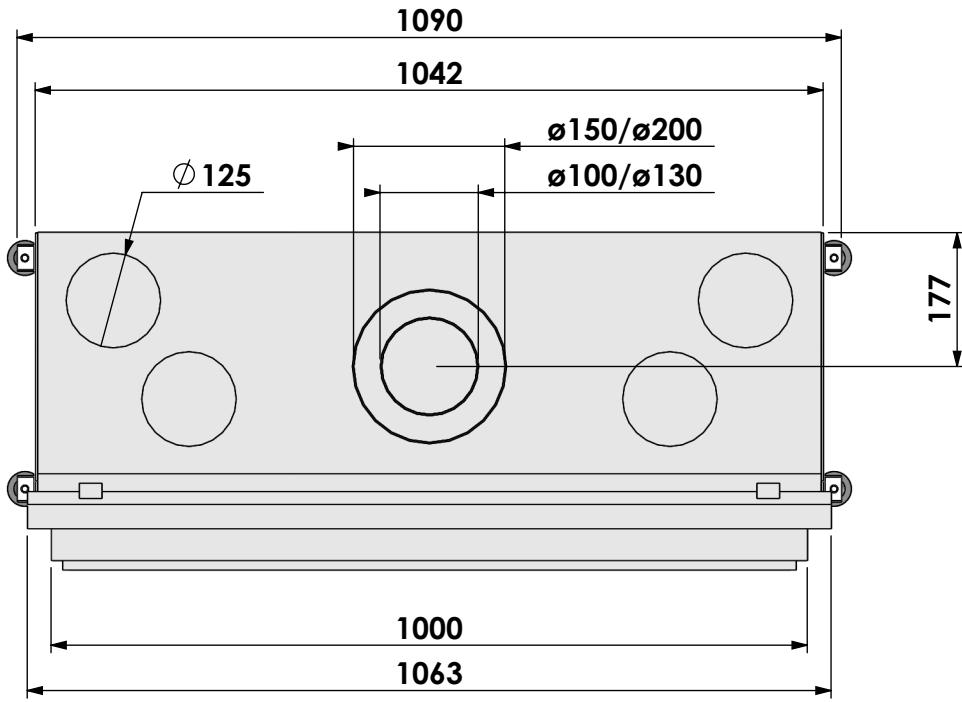

Scale: **1:10**  
 Unit: **mm**

Version: **0**

Bellfires - Hallenstraat 17  
 5531 AB Bladel - Netherlands  
 Tel. +31 (0) 497 33 92 00  
 Fax. +31 (0) 497 33 92 10  
 Email: info@bellfires.com

Name: **HBS-3 floating frame**

**Modifications reserved**

Projection:  
American

Scale: **1:10**  
Unit: **mm**

Version: **0**

\* = optional extended adjustable legs max. + 350 mm

Bellfires - Hallenstraat 17  
 5531 AB Bladel - Netherlands  
 Tel. +31 (0) 497 33 92 00  
 Fax. +31 (0) 497 33 92 10  
 Email: info@bellfires.com

Name: **HBS-3 hidden door+ 10cm stone bar**

Modifications reserved

Projection: American

Scale: 1:10  
Unit: mm

Version: 0