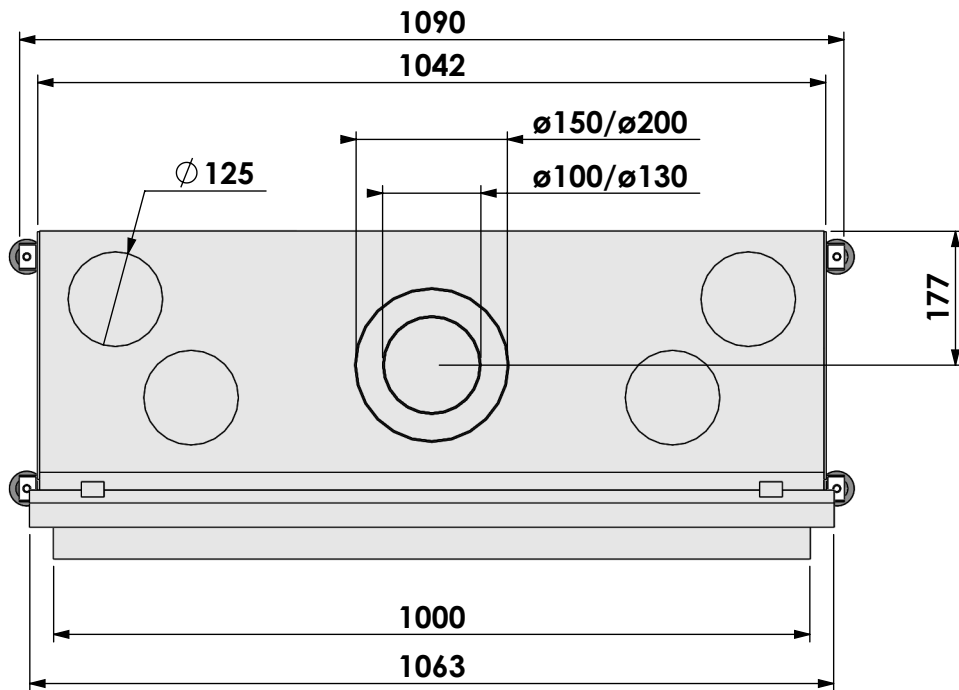

Name: **HBS-3 floating frame convection casing**

Modifications reserved

Projection: American

Scale: 1:10  
 Unit: mm

Version: 0

\* = optional extended adjustable legs max. + 350 mm

Bellfires - Hallenstraat 17  
 5531 AB Bladel - Netherlands  
 Tel. +31 (0) 497 33 92 00  
 Fax. +31 (0) 497 33 92 10  
 Email: info@bellfires.com

Name: **HBS-3 hidden door+ 10cm stone bar**

Modifications reserved

Projection: American

Scale: 1:10  
Unit: mm

Version: 0