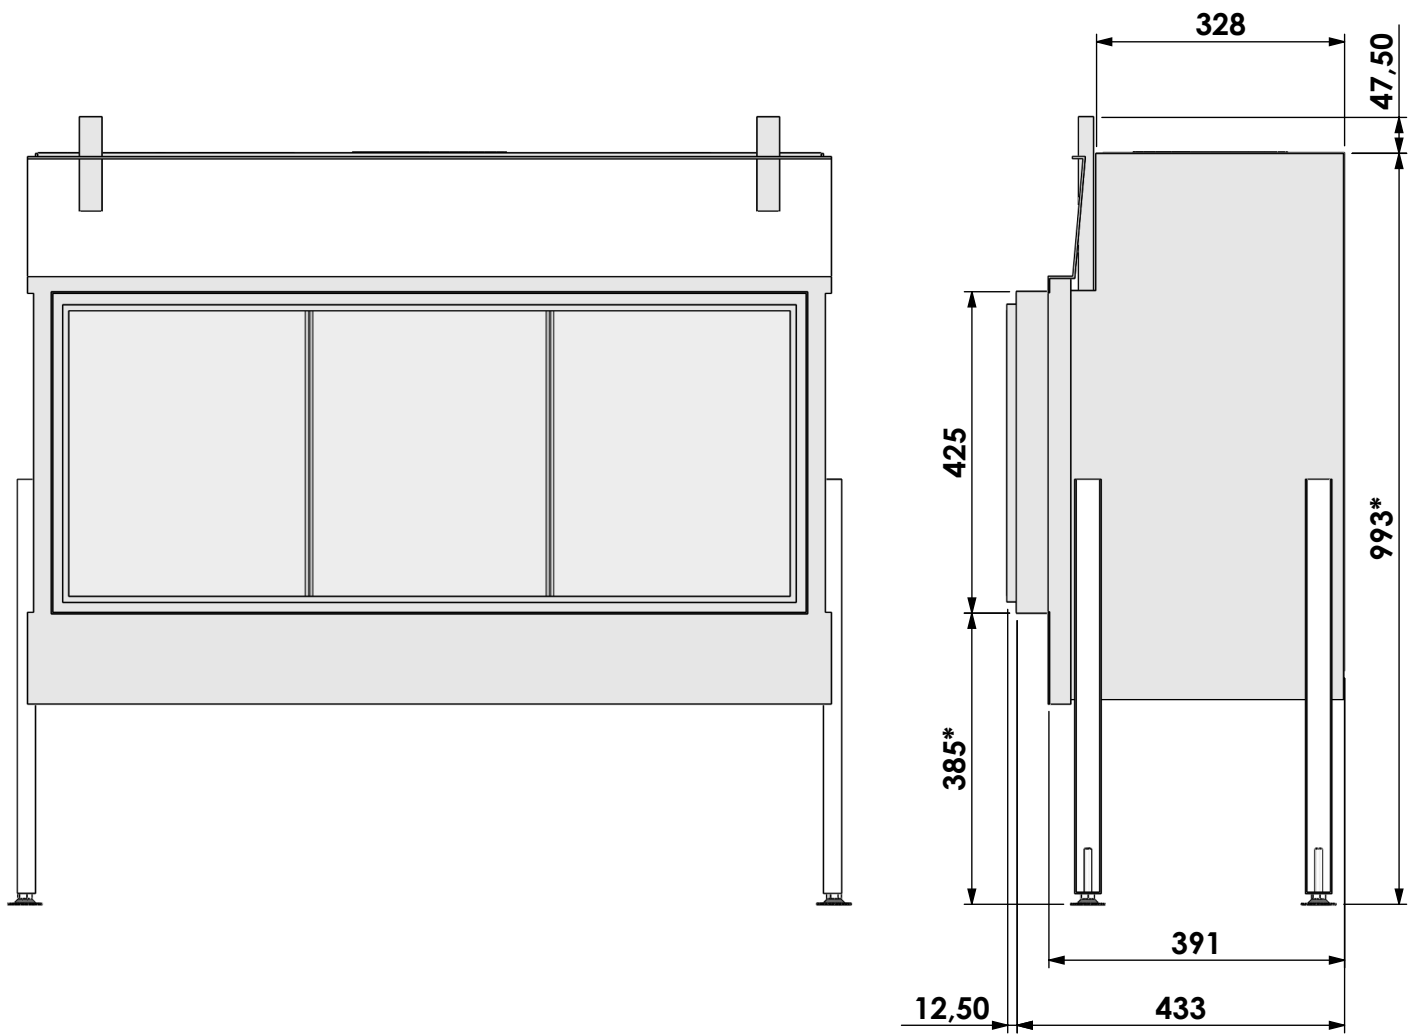

Scale: **1:10**  
 Unit: **mm**

Version: **0**

Bellfires - Hallenstraat 17  
 5531 AB Bladel - Netherlands  
 Tel. +31 (0) 497 33 92 00  
 Fax. +31 (0) 497 33 92 10  
 Email: info@bellfires.com

Name: **HBS-3 floating frame**

**Modifications reserved**

Projection:  
American

Scale: **1:10**  
Unit: **mm**

Version: **0**

\* = optional extended adjustable legs max. + 350 mm

Bellfires - Hallenstraat 17  
 5531 AB Bladel - Netherlands  
 Tel. +31 (0) 497 33 92 00  
 Fax. +31 (0) 497 33 92 10  
 Email: info@bellfires.com

Name: **HBS-3 hidden door+ 10cm stone bar**

Modifications reserved

Projection: American

Scale: 1:10  
Unit: mm

Version: 0