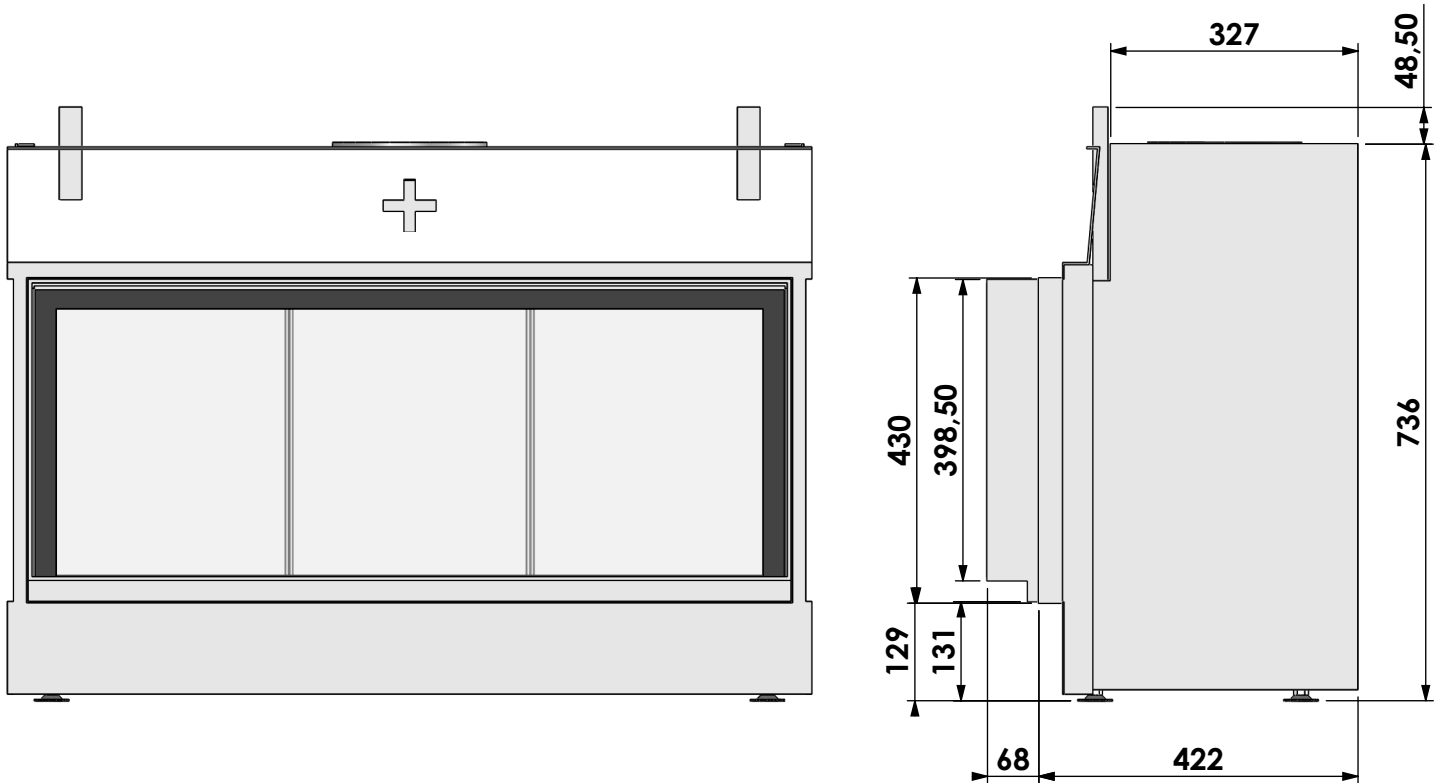

Name: **HBS-3 hidden door+ 7cm**

**Modifications reserved**

Projection:  
American

Scale: **1:10**  
Unit: **mm**

Version: **0**

Bellfires - Hallenstraat 17  
 5531 AB Bladel - Netherlands  
 Tel. +31 (0) 497 33 92 00  
 Fax. +31 (0) 497 33 92 10  
 Email: info@bellfires.com

Name: **HBS-3 hidden door+ 10cm stone bar**

Modifications reserved

Projection: American

Scale: 1:10  
Unit: mm

Version: 0