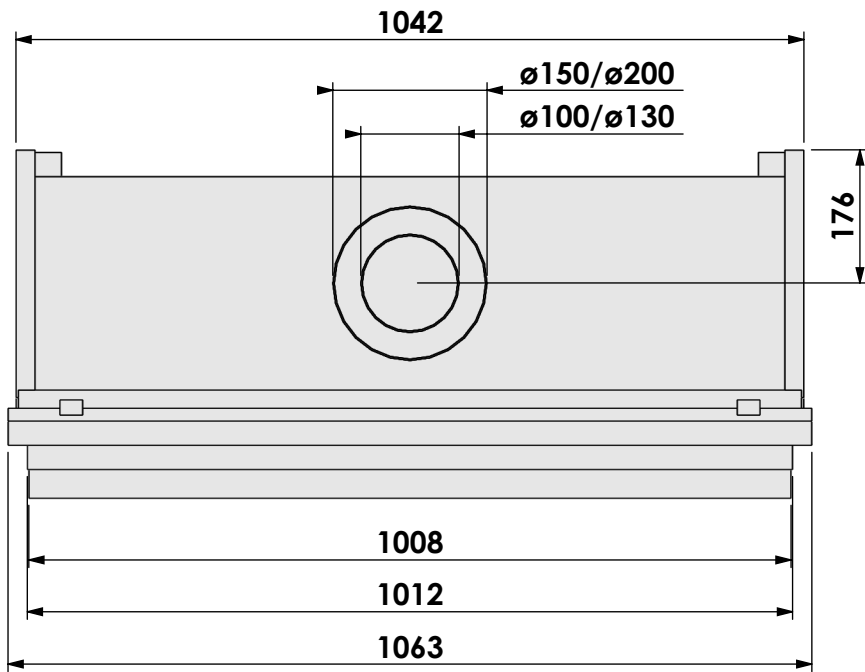

Name: **HBS-3 hidden door convection casing**

Modifications reserved

Projection: American

Scale: 1:10  
 Unit: mm

Version: 0

Bellfires - Hallenstraat 17  
 5531 AB Bladel - Netherlands  
 Tel. +31 (0) 497 33 92 00  
 Fax. +31 (0) 497 33 92 10  
 Email: info@bellfires.com

Name: **HBS-3 hidden door+ 10cm stone bar**

Modifications reserved

Projection: American

Scale: 1:10  
Unit: mm

Version: 0