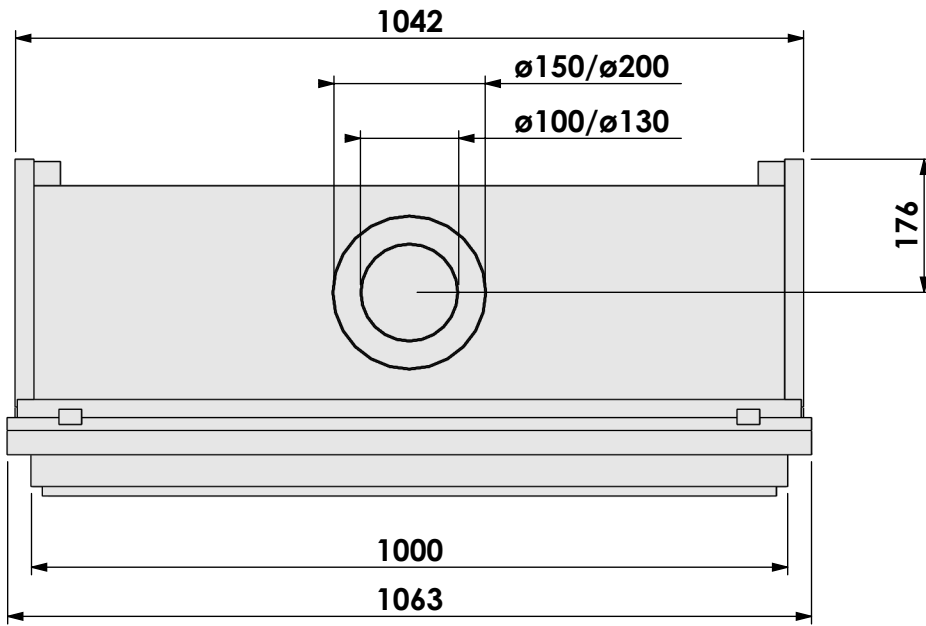

Bellfires - Hallenstraat 17
5531 AB Bladel - Netherlands
Tel. +31 (0) 497 33 92 00
Fax. +31 (0) 497 33 92 10
Email: info@bellfires.com

Name: **HBS-3 floating frame**

Modifications reserved

Projection:
American

Scale: **1:10**
Unit: **mm**

Version: **0**