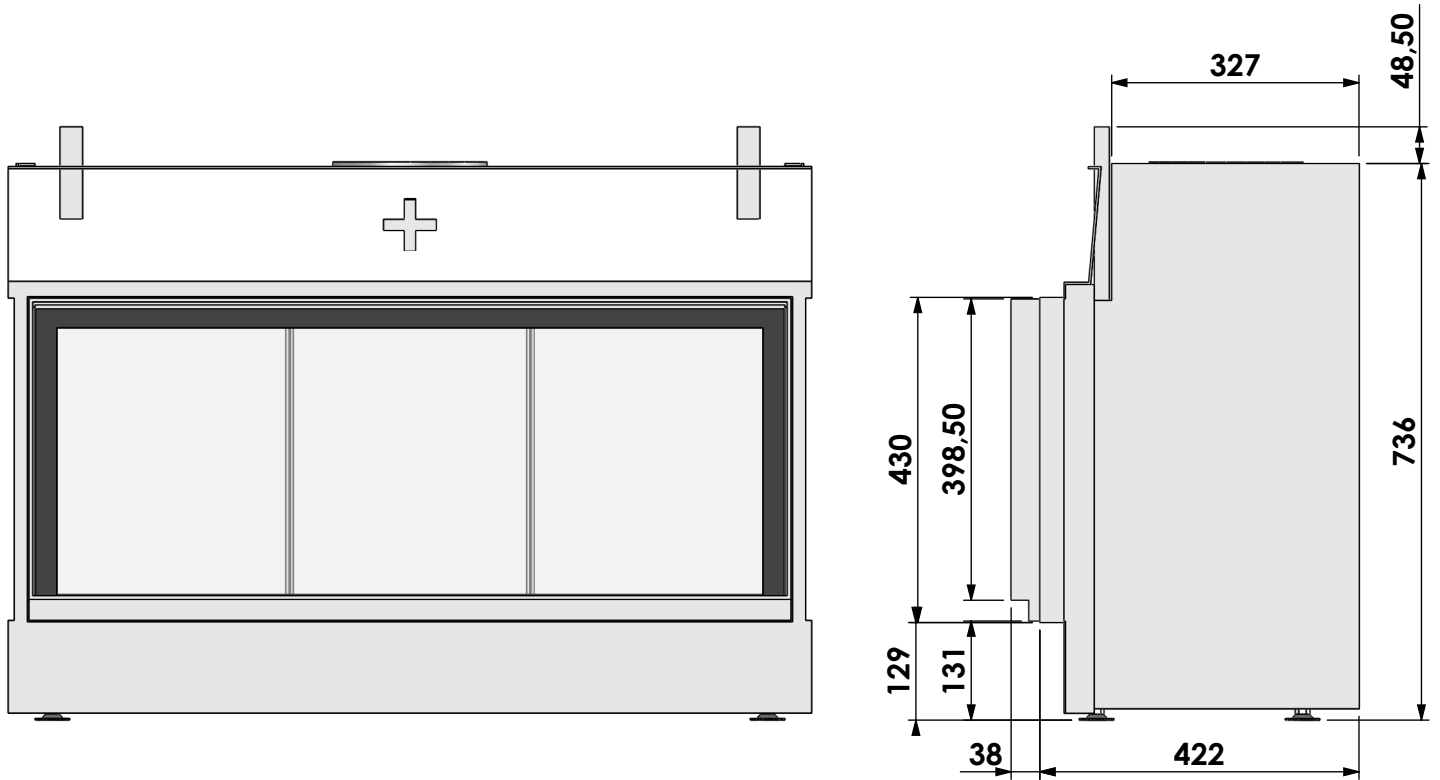

Bellfires - Hallenstraat 17
5531 AB Bladel - Netherlands
Tel. +31 (0) 497 33 92 00
Fax. +31 (0) 497 33 92 10
Email: info@bellfires.com

Name: **HBS-3 hidden door+ 7cm**

Modifications reserved

Projection:
American

Scale: **1:10**
Unit: **mm**

Version: **0**