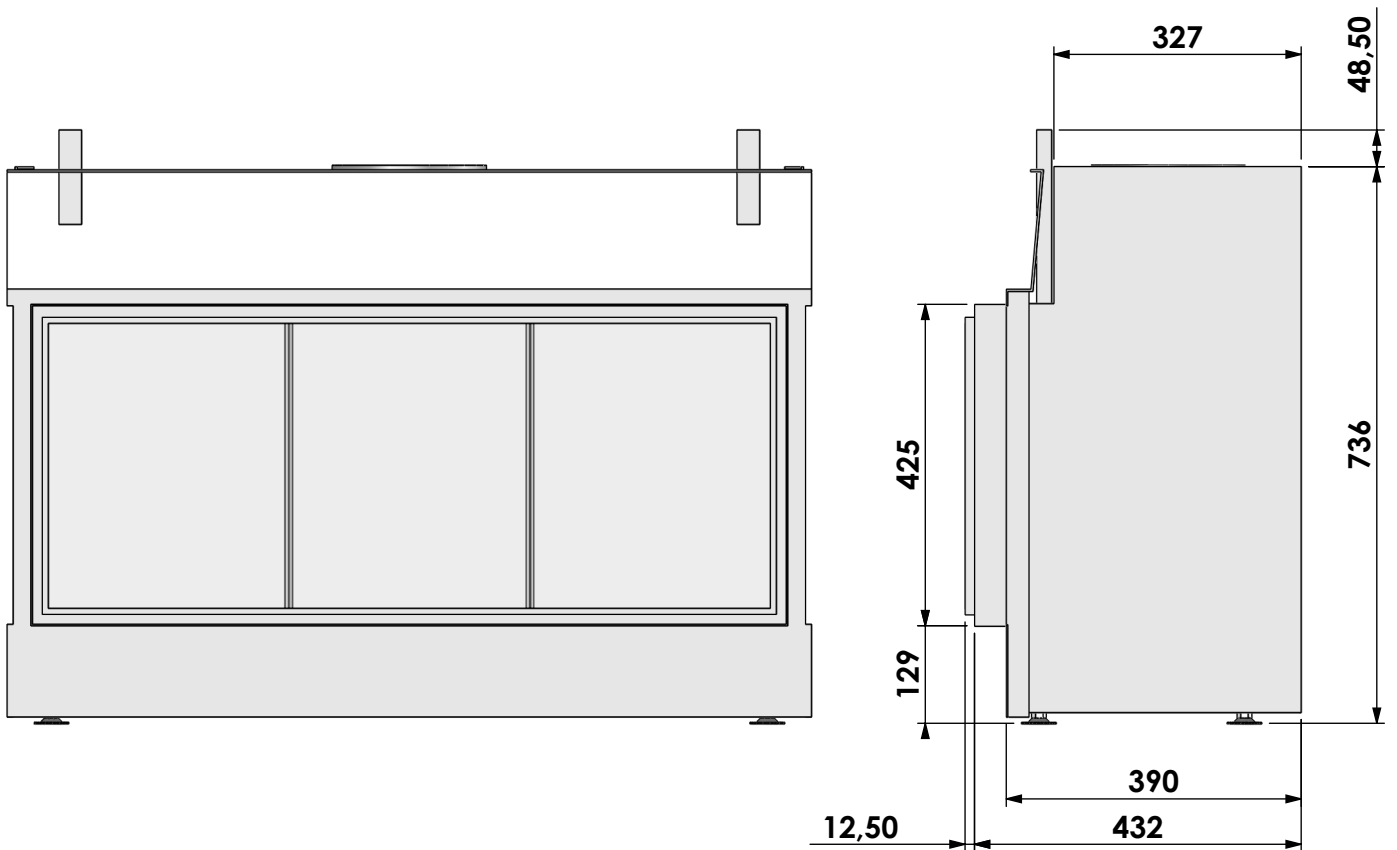

Bellfires - Hallenstraat 17
5531 AB Bladel - Netherlands
Tel. +31 (0) 497 33 92 00
Fax. +31 (0) 497 33 92 10
Email: info@bellfires.com

Name: **HBS-3 floating frame**

Modifications reserved

Projection:
American

Scale: **1:10**
Unit: **mm**

Version: **0**