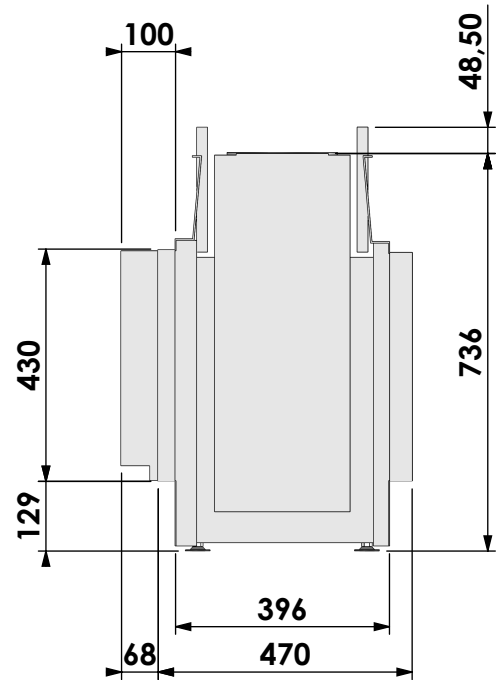

Modifications reserved

Projection:
American

Scale: **1:14**
Unit: **mm**

Version: **0**

Bellfires - Hallenstraat 17
 5531 AB Bladel - Netherlands
 Tel. +31 (0) 497 33 92 00
 Fax. +31 (0) 497 33 92 10
 Email: info@bellfires.com

Name: **HBL Tunnel-3 HD+ 7cm - HD**

Modifications reserved

Projection:
American

Scale: **1:14**
Unit: **mm**

Version: **0**

Bellfires - Hallenstraat 17
5531 AB Bladel - Netherlands
Tel. +31 (0) 497 33 92 00
Fax. +31 (0) 497 33 92 10
Email: info@bellfires.com

Name: **HBL Tunnel-3 HD+ 10cm - HD**

Modifications reserved

Projection: American

Scale:

1:14

Unit:

mm

Version:

Name: **HBL Tunnel-3 HD+ 10cm - HD+ 10cm**

Modifications reserved

Projection:
American

Scale: **1:14**
Unit: **mm**

Version: **0**