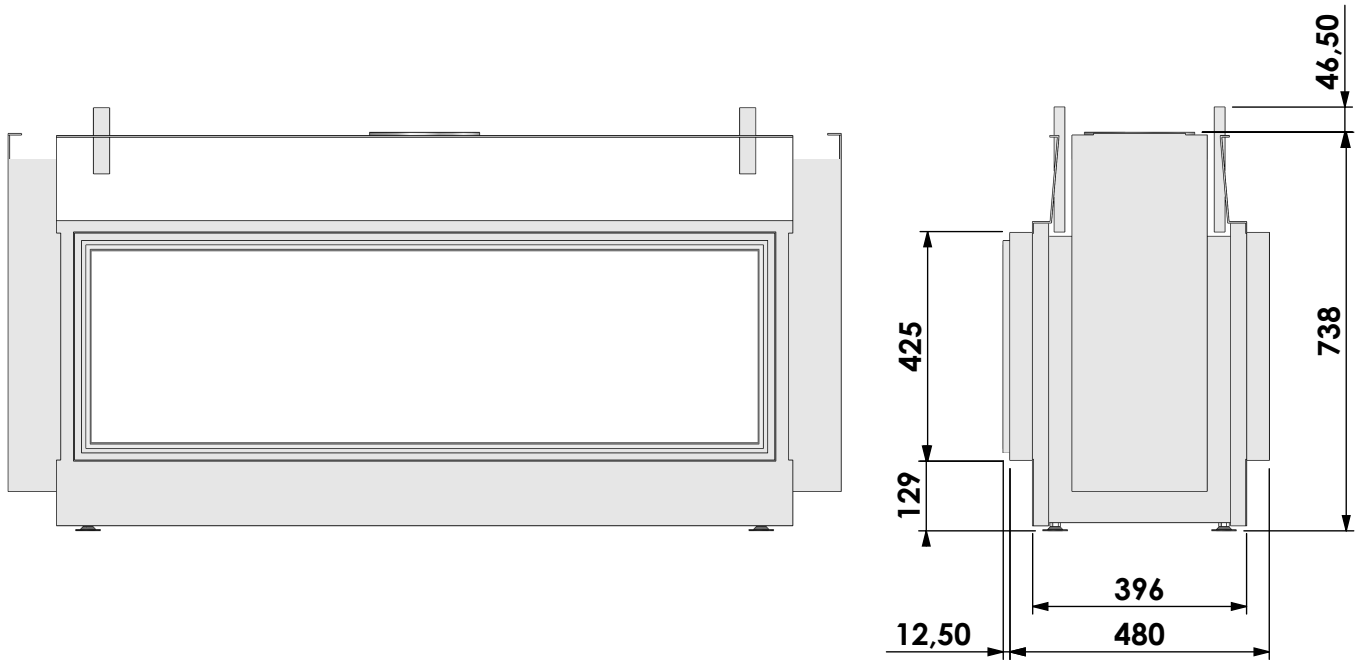

Name: **HBL Tunnel-3 HD - HD convection casing**

Modifications reserved

Projection: American

Scale: 1:14
Unit: mm

Version: 0

Bellfires - Hallenstraat 17
 5531 AB Bladel - Netherlands
 Tel. +31 (0) 497 33 92 00
 Fax. +31 (0) 497 33 92 10
 Email: info@bellfires.com