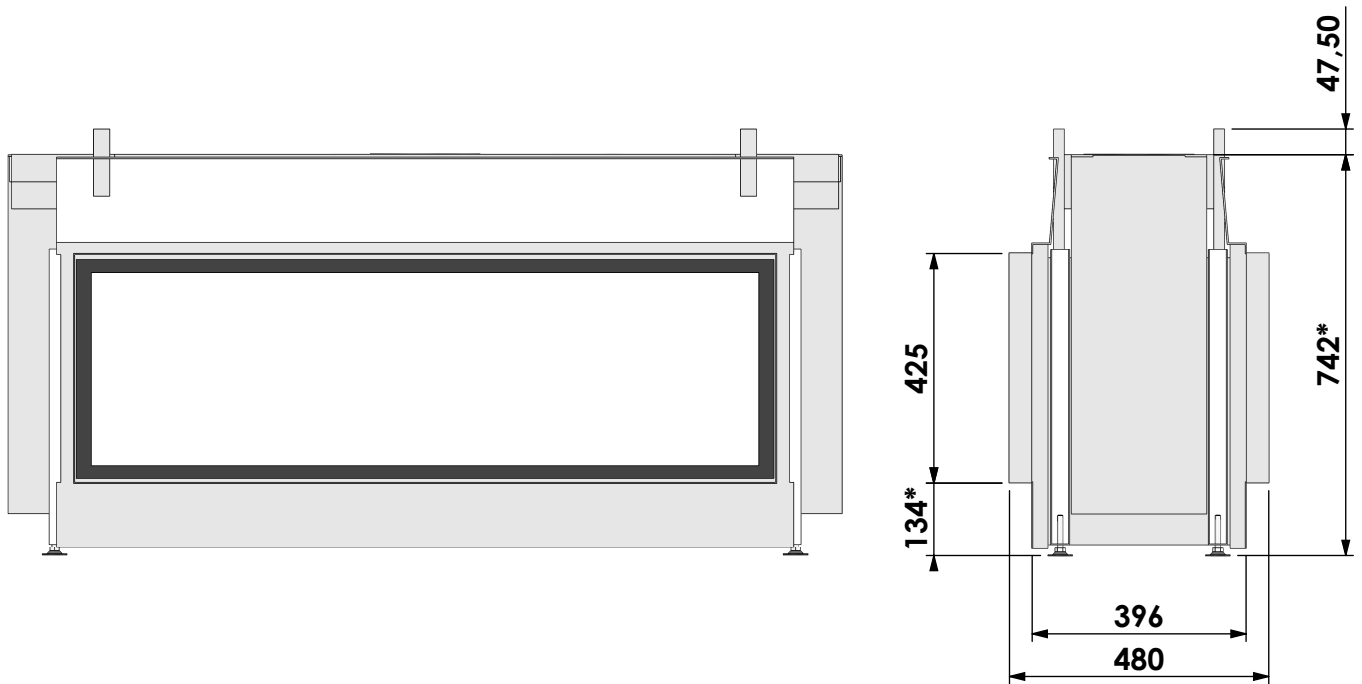

Name: **HBL Tunnel-3 FF - FF convection casing**

Modifications reserved

Projection: American

Scale: 1:14
Unit: mm

Version: 0

* = optional extended adjustable legs max. + 350 mm

Bellfires - Hallenstraat 17
5531 AB Bladel - Netherlands
Tel. +31 (0) 497 33 92 00
Fax. +31 (0) 497 33 92 10
Email: info@bellfires.com