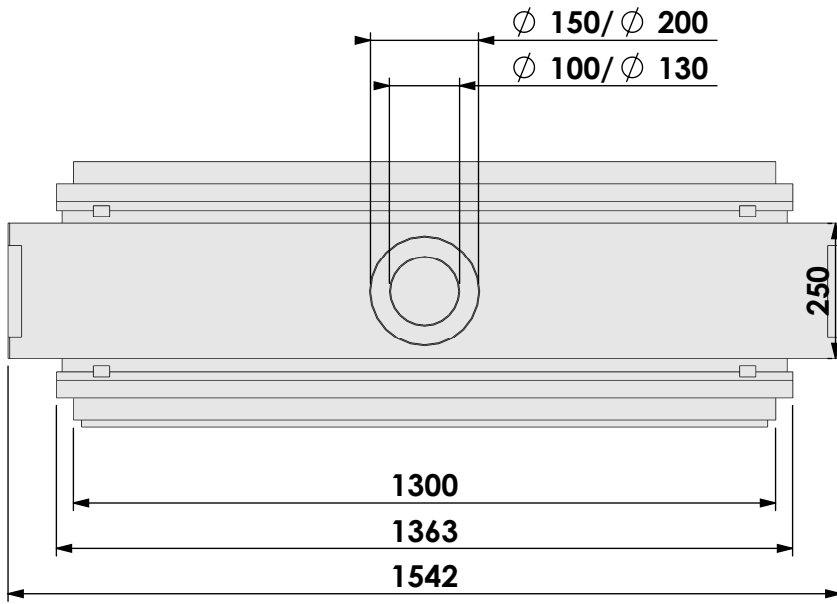

Bellfires - Hallenstraat 17
5531 AB Bladel - Netherlands
Tel. +31 (0) 497 33 92 00
Fax. +31 (0) 497 33 92 10
Email: info@bellfires.com

Name: **HBL Tunnel-3 FF - HD**

Modifications reserved

Projection:
American

Scale:

1:14

Unit:

mm

Version:

0