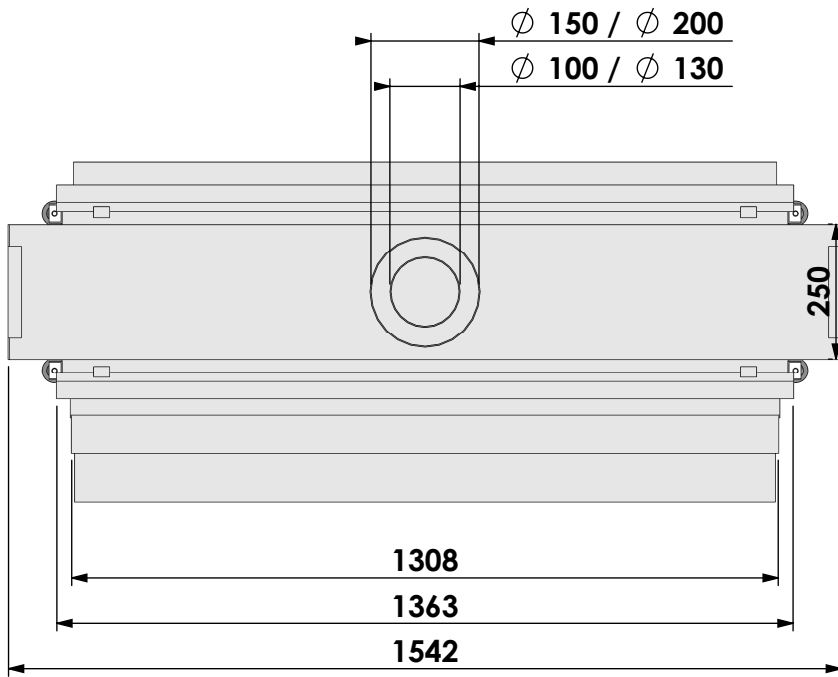

* = optional extended adjustable legs max. + 350 mm

Bellfires - Hallenstraat 17
5531 AB Bladel - Netherlands
Tel. +31 (0) 497 33 92 00
Fax. +31 (0) 497 33 92 10
Email: info@bellfires.com

Name: **HBL Tunnel-3 HD+ 10cm stone bar - HD**

**Modifications
reserved**

Projection:
American

Scale: **1:14**
Unit: **mm**

Version:
0