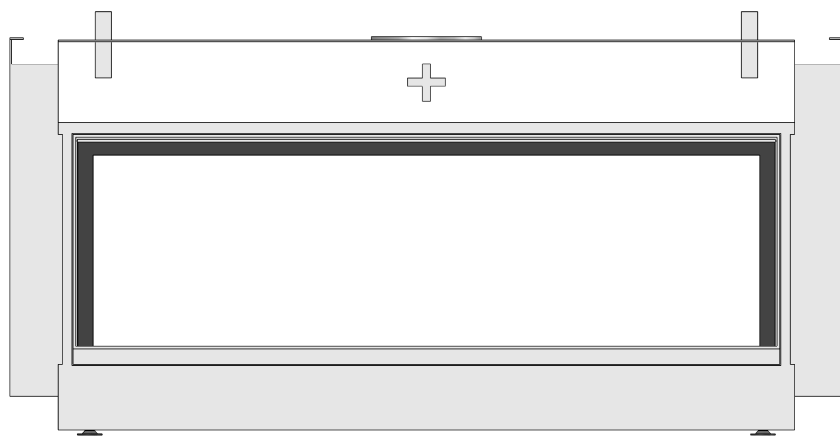

Bellfires - Hallenstraat 17
5531 AB Bladel - Netherlands
Tel. +31 (0) 497 33 92 00
Fax. +31 (0) 497 33 92 10
Email: info@bellfires.com

Name: **HBL Tunnel-3 HD+ 10cm - HD+ 10cm**

Modifications reserved

Projection:
American

Scale: **1:14**
Unit: **mm**

Version: **0**