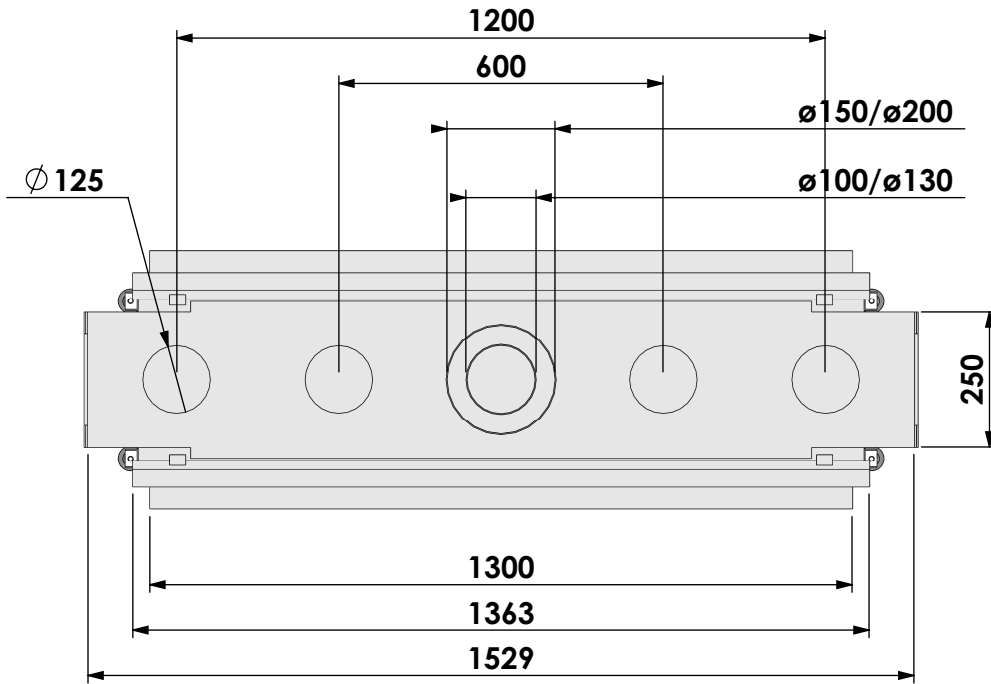

Name: **HBL Tunnel-3 FF - FF convection casing**

Modifications reserved

Projection: American

Scale: 1:14
Unit: mm

Version: 0

* = optional extended adjustable legs max. + 350 mm

Bellfires - Hallenstraat 17
5531 AB Bladel - Netherlands
Tel. +31 (0) 497 33 92 00
Fax. +31 (0) 497 33 92 10
Email: info@bellfires.com