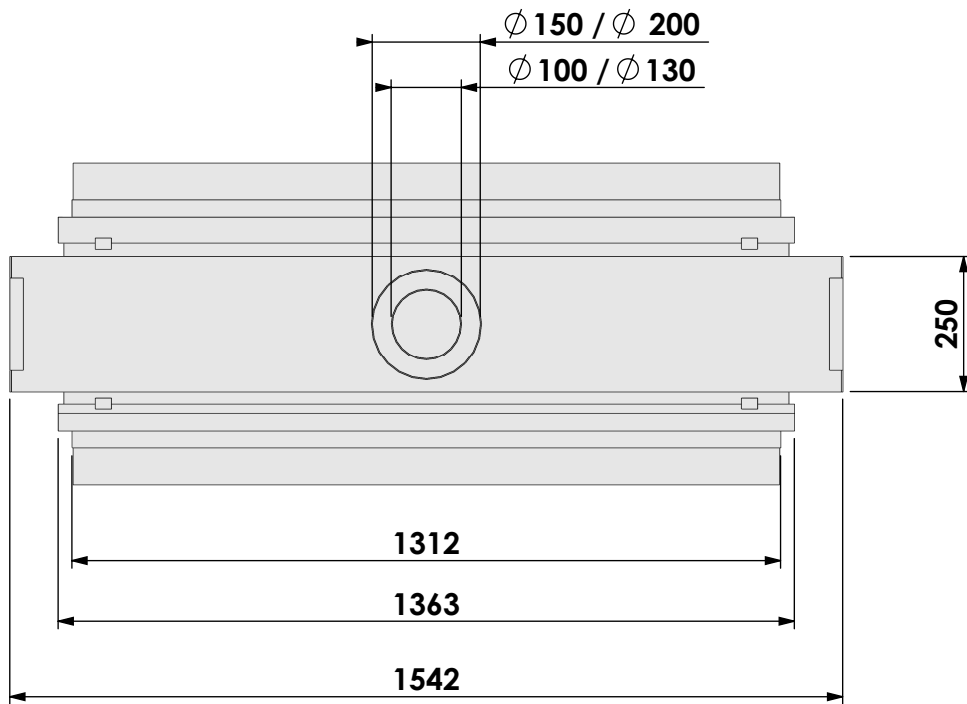

Name: **HBL Tunnel-3 HD+ 10cm - HD**

Modifications reserved

Projection: American

Scale:

1:14

Unit:

mm

Version:

**Modifications
 reserved**

Projection:
American

Scale: **1:14**
 Unit: **mm**

Version:
0

Bellfires - Hallenstraat 17
 5531 AB Bladel - Netherlands
 Tel. +31 (0) 497 33 92 00
 Fax. +31 (0) 497 33 92 10
 Email: info@bellfires.com

Name: **HBL Tunnel-3 HD+ 10cm - HD+ 10cm**

Modifications reserved

Projection:
American

Scale: **1:14**
Unit: **mm**

Version: **0**