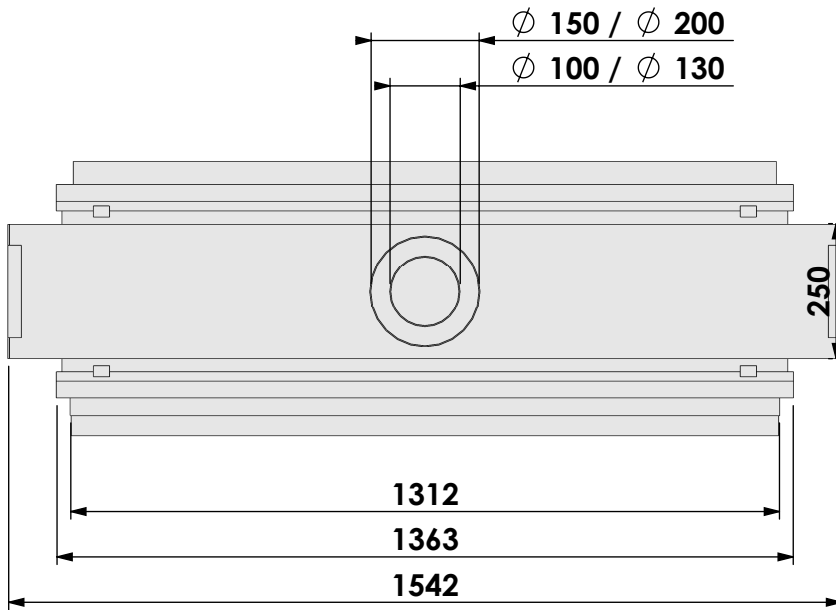

Bellfires - Hallenstraat 17
5531 AB Bladel - Netherlands
Tel. +31 (0) 497 33 92 00
Fax. +31 (0) 497 33 92 10
Email: info@bellfires.com

Name: **HBL Tunnel-3 HD+ 7cm - HD**

Modifications reserved

Projection:
American

Scale: **1:14**
Unit: **mm**

Version: **0**