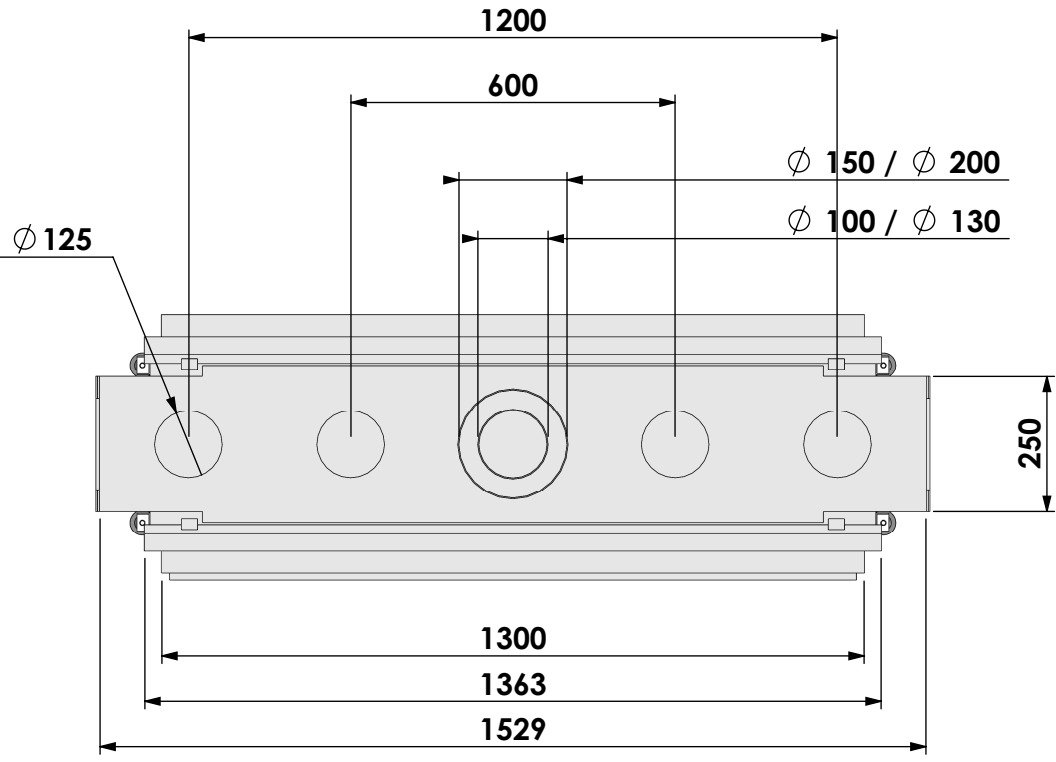

* = optional extended adjustable legs max. + 350 mm

Bellfires - Hallenstraat 17
5531 AB Bladel - Netherlands
Tel. +31 (0) 497 33 92 00
Fax. +31 (0) 497 33 92 10
Email: info@bellfires.com

Name: **HBL Tunnel-3 FF HD convection casing**

Modifications reserved

Projection:
American

Scale: **1:14**
Unit: **mm**

Version: **0**