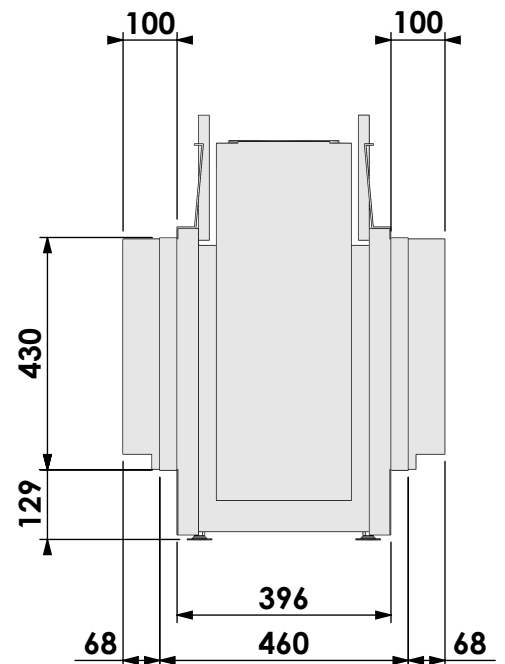

Name: **HBL Tunnel-3 HD+ 10cm - HD**

Modifications reserved

Projection: American

Scale:

1:14

Unit:

mm

Version:

0

* = optional extended adjustable legs max. + 350 mm

Bellfires - Hallenstraat 17
 5531 AB Bladel - Netherlands
 Tel. +31 (0) 497 33 92 00
 Fax. +31 (0) 497 33 92 10
 Email: info@bellfires.com

Name: **HBL Tunnel-3 HD+ 10cm stone bar - HD**

**Modifications
 reserved**

Projection:
American

Scale: **1:14**
 Unit: **mm**

Version:
0

Bellfires - Hallenstraat 17
 5531 AB Bladel - Netherlands
 Tel. +31 (0) 497 33 92 00
 Fax. +31 (0) 497 33 92 10
 Email: info@bellfires.com

Name: **HBL Tunnel-3 HD+ 10cm - HD+ 10cm**

Modifications reserved

Projection:
American

Scale: **1:14**
Unit: **mm**

Version: **0**