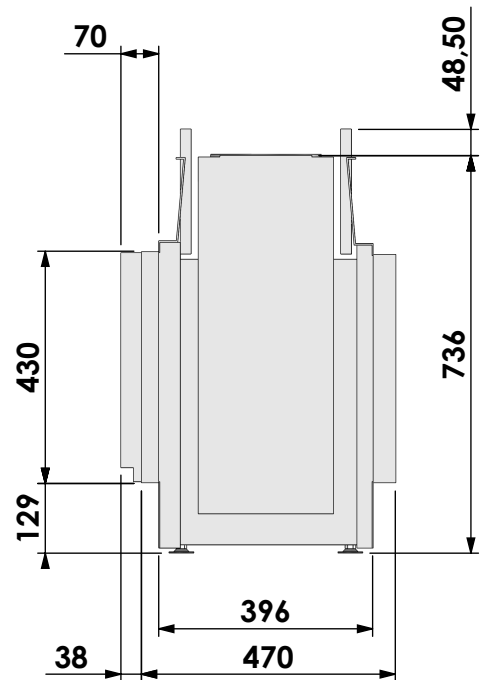

Bellfires - Hallenstraat 17
5531 AB Bladel - Netherlands
Tel. +31 (0) 497 33 92 00
Fax. +31 (0) 497 33 92 10
Email: info@bellfires.com

Name: **HBL Tunnel-3 HD+ 7cm - HD**

Modifications reserved

Projection:
American

Scale: **1:14**
Unit: **mm**

Version: **0**