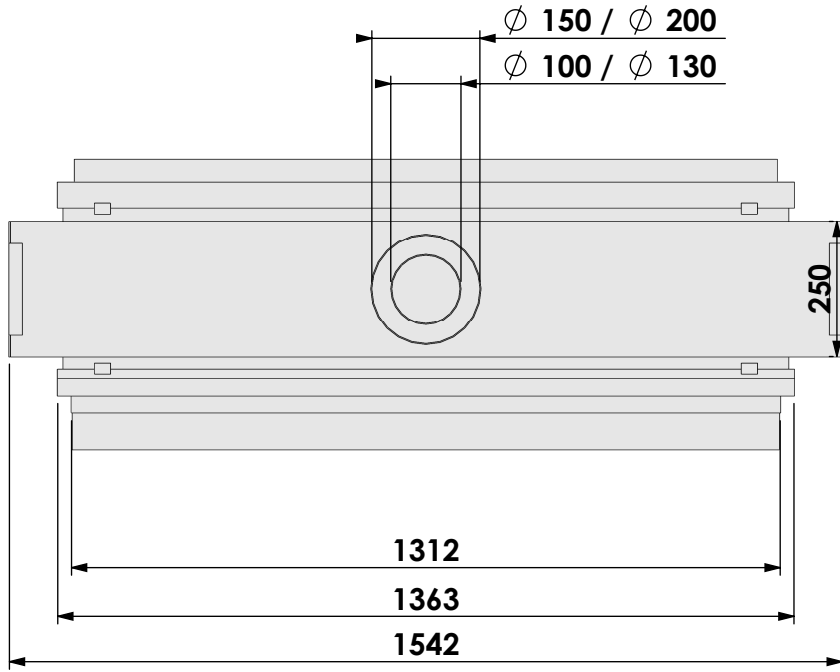

Modifications reserved

Projection:
American

Scale: **1:14**
Unit: **mm**

Version: **0**

Bellfires - Hallenstraat 17
 5531 AB Bladel - Netherlands
 Tel. +31 (0) 497 33 92 00
 Fax. +31 (0) 497 33 92 10
 Email: info@bellfires.com

Name: **HBL Tunnel-3 HD+ 7cm - HD**

Modifications reserved

Projection:
American

Scale: **1:14**
Unit: **mm**

Version: **0**

Bellfires - Hallenstraat 17
5531 AB Bladel - Netherlands
Tel. +31 (0) 497 33 92 00
Fax. +31 (0) 497 33 92 10
Email: info@bellfires.com

Name: **HBL Tunnel-3 HD+ 10cm - HD**

Modifications reserved

Projection: American

Scale:

1:14

Unit:

mm

Version:

Name: **HBL Tunnel-3 HD+ 10cm - HD+ 10cm**

Modifications reserved

Projection:
American

Scale: **1:14**
Unit: **mm**

Version: **0**