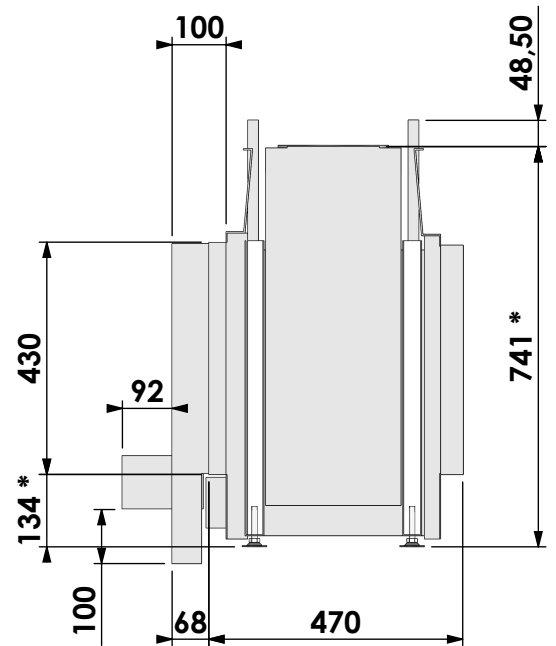

* = optional extended adjustable legs max. + 350 mm

Bellfires - Hallenstraat 17
5531 AB Bladel - Netherlands
Tel. +31 (0) 497 33 92 00
Fax. +31 (0) 497 33 92 10
Email: info@bellfires.com

Name: **HBL Tunnel-3 HD+ 10cm stone bar - HD**

**Modifications
reserved**

Projection:
American

Scale: **1:14**
Unit: **mm**

Version:
0