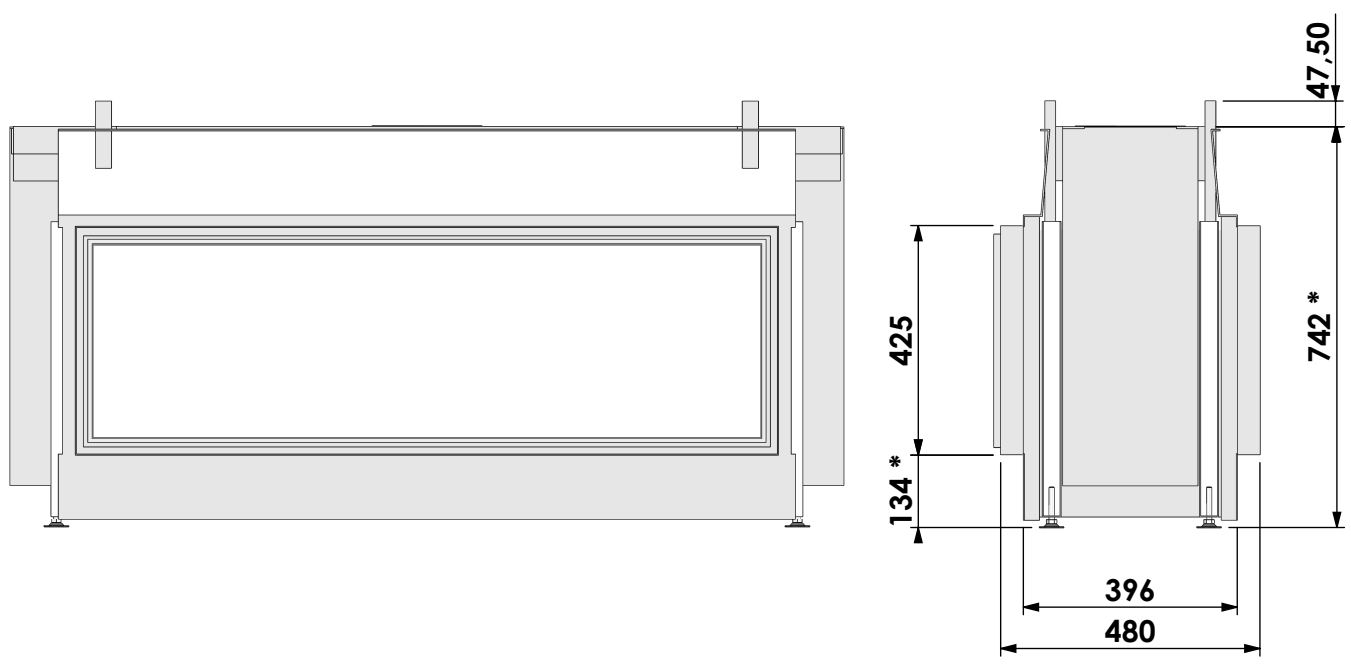

* = optional extended adjustable legs max. + 350 mm

Bellfires - Hallenstraat 17
5531 AB Bladel - Netherlands
Tel. +31 (0) 497 33 92 00
Fax. +31 (0) 497 33 92 10
Email: info@bellfires.com

Name: **HBL Tunnel-3 FF HD convection casing**

Modifications reserved

Projection:
American

Scale: **1:14**
Unit: **mm**

Version: **0**