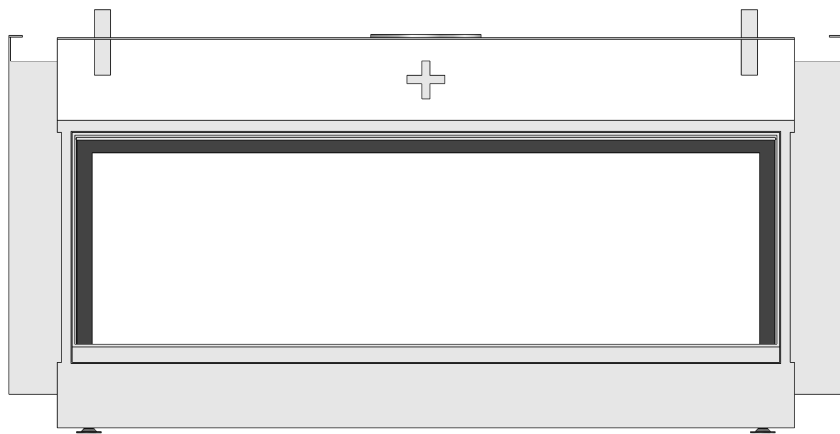

Name: **HBL Tunnel-3 HD+ 7cm - HD**

Modifications reserved

Projection:
American

Scale: **1:14**
Unit: **mm**

Version: **0**

Bellfires - Hallenstraat 17
5531 AB Bladel - Netherlands
Tel. +31 (0) 497 33 92 00
Fax. +31 (0) 497 33 92 10
Email: info@bellfires.com