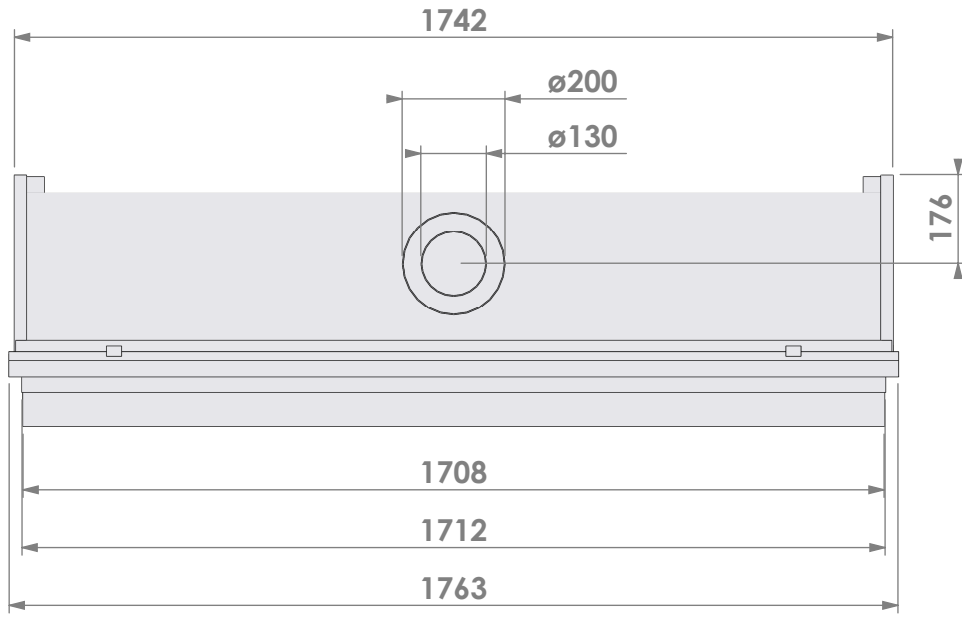

**Modifications reserved**

Projection:  
American

Scale: **1:15**  
Unit: **mm**

Version: **0**

Bellfires - Hallenstraat 17  
 5531 AB Bladel - Netherlands  
 Tel. +31 (0) 497 33 92 00  
 Fax. +31 (0) 497 33 92 10  
 Email: info@bellfires.com

Name: **HBXXL-3 hidden door+ 7cm**

**Modifications reserved**

Projection: American

Scale: **1:15**  
 Unit: **mm**

Version: **0**

Bellfires - Hallenstraat 17  
 5531 AB Bladel - Netherlands  
 Tel. +31 (0) 497 33 92 00  
 Fax. +31 (0) 497 33 92 10  
 Email: info@bellfires.com

Name: **HBXXL-3 hidden door+ 10cm**

**Modifications reserved**

Projection: American

Scale: **1:15**  
 Unit: **mm**

Version: **0**

Bellfires - Hallenstraat 17  
 5531 AB Bladel - Netherlands  
 Tel. +31 (0) 497 33 92 00  
 Fax. +31 (0) 497 33 92 10  
 Email: info@bellfires.com

Name: **HBXXL-3 hidden door+ 10cm stone bar**

**Modifications reserved**

Projection:  
American

Scale:

**1:15**

Unit:

**mm**

Version: