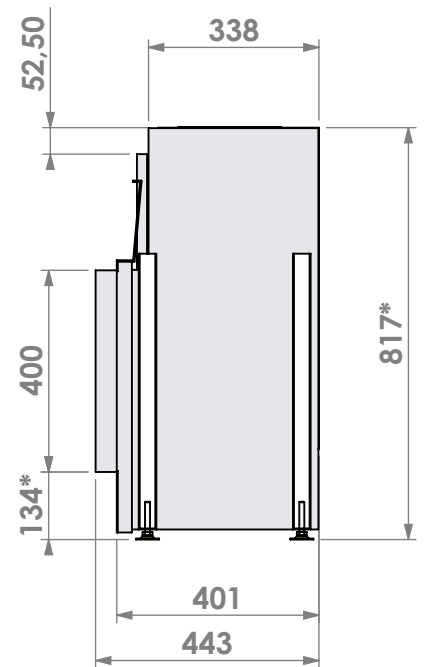

Name: **HBXXL-3 floating frame**

**Modifications reserved**

Projection:  
American

Scale:

**1:15**

Unit:

**mm**

Version:

**HBXXL-3 floating frame convection casing**

**Modifications reserved**

Projection:  
American

Scale:

**1:15**

Unit:

**mm**

Version:

**0**

\* = optional extended adjustable legs max. + 350 mm

Bellfires - Hallenstraat 17  
5531 AB Bladel - Netherlands  
Tel. +31 (0) 497 33 92 00  
Fax. +31 (0) 497 33 92 10  
Email: info@bellfires.com

Name: **HBXXL-3 hidden door convection casing**

Name: **HBXXL-3 hidden door+ 10cm stone bar**

**Modifications reserved**

Projection:  
American

Scale:

**1:15**

Unit:

**mm**

Version: