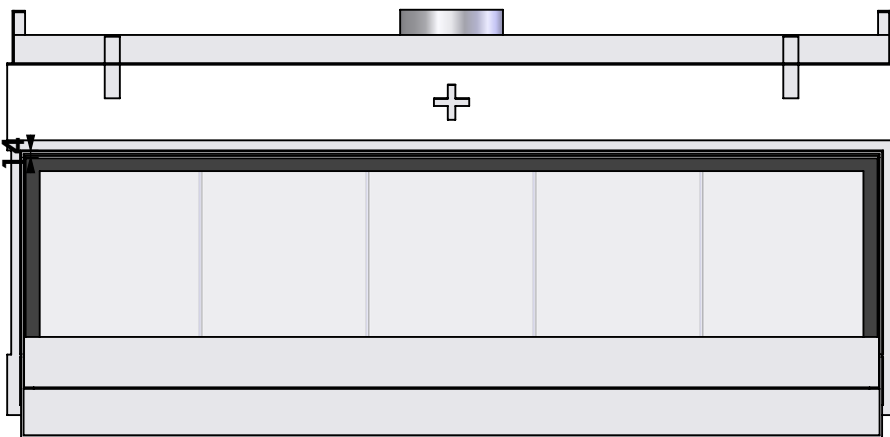

Name: **HBXXL-3 hidden door+ 10cm**

**Modifications reserved**

Projection: American

Scale: **1:15**  
 Unit: **mm**

Version: **0**

Bellfires - Hallenstraat 17  
 5531 AB Bladel - Netherlands  
 Tel. +31 (0) 497 33 92 00  
 Fax. +31 (0) 497 33 92 10  
 Email: info@bellfires.com

Name: **HBXXL-3 hidden door+ 10cm stone bar**

**Modifications reserved**

Projection:  
American

Scale:

**1:15**

Unit:

**mm**

Version: