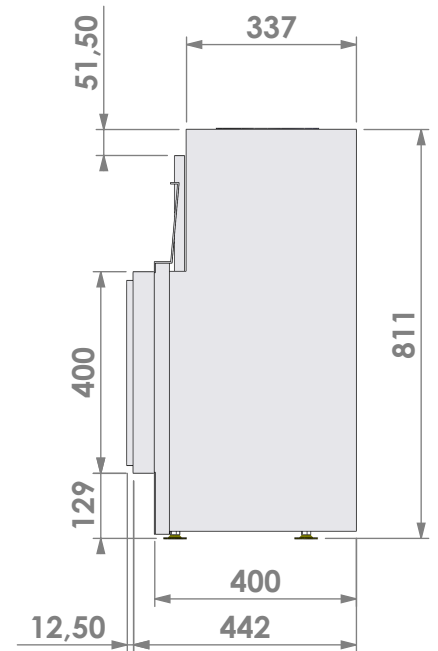

Projection:  
American

Scale:

**1:15**  
**mm**

Version:

**0**

Bellfires - Hallenstraat 17  
 5531 AB Bladel - Netherlands  
 Tel. +31 (0) 497 33 92 00  
 Fax. +31 (0) 497 33 92 10  
 Email: info@bellfires.com

Name: **HBXXL-3 floating frame**

**Modifications reserved**

Projection:  
American

Scale:

**1:15**

Unit:

**mm**

Version:

**HBXXL-3 floating frame convection casing**

**Modifications reserved**

Projection:  
American

Scale:

**1:15**

Unit:

**mm**

Version:

Name: **HBXXL-3 hidden door+ 10cm stone bar**

**Modifications reserved**

Projection:  
American

Scale:

**1:15**

Unit:

**mm**

Version: