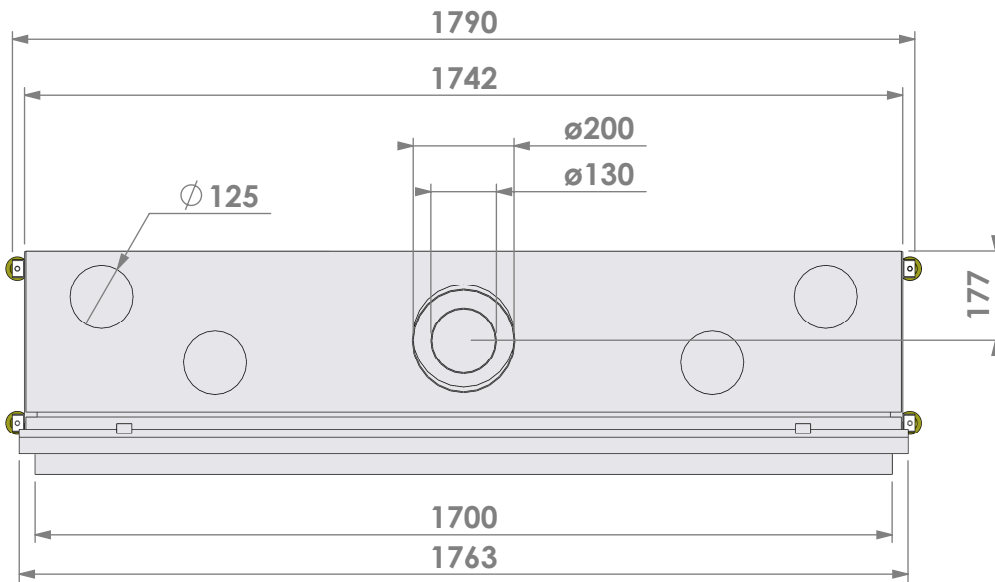

Name: **HBXXL-3 floating frame**

**Modifications reserved**

Projection:  
American

Scale:

**1:15**

Unit:

**mm**

Version:

**HBXXL-3 floating frame convection casing**

**Modifications reserved**

Projection:  
American

Scale:

**1:15**

Unit:

**mm**

Version:

**0**

\* = optional extended adjustable legs max. + 350 mm

Bellfires - Hallenstraat 17  
5531 AB Bladel - Netherlands  
Tel. +31 (0) 497 33 92 00  
Fax. +31 (0) 497 33 92 10  
Email: info@bellfires.com

Name: **HBXXL-3 hidden door convection casing**

Name: **HBXXL-3 hidden door+ 10cm stone bar**

**Modifications reserved**

Projection:  
American

Scale:

**1:15**

Unit:

**mm**

Version: