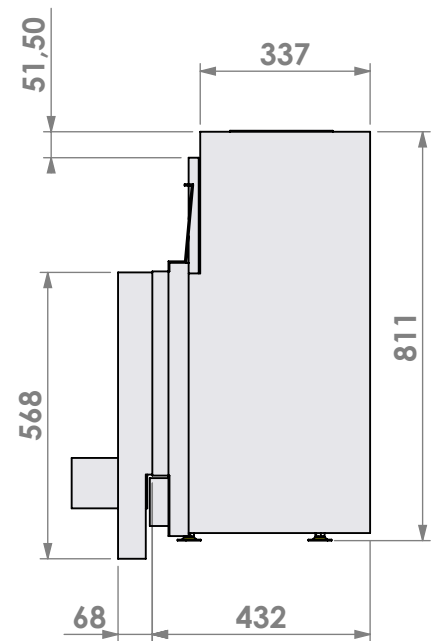

Name: **HBXXL-3 floating frame**

**Modifications reserved**

Projection:  
American

Scale:

**1:15**

Unit:

**mm**

Version:

Name: **HBXXL-3 hidden door+ 7cm**

**Modifications reserved**

Projection: American

Scale: **1:15**  
 Unit: **mm**

Version: **0**

Bellfires - Hallenstraat 17  
 5531 AB Bladel - Netherlands  
 Tel. +31 (0) 497 33 92 00  
 Fax. +31 (0) 497 33 92 10  
 Email: info@bellfires.com

Name: **HBXXL-3 hidden door+ 10cm**

**Modifications reserved**

Projection: American

Scale: **1:15**  
 Unit: **mm**

Version: **0**

Bellfires - Hallenstraat 17  
 5531 AB Bladel - Netherlands  
 Tel. +31 (0) 497 33 92 00  
 Fax. +31 (0) 497 33 92 10  
 Email: info@bellfires.com

Name: **HBXXL-3 hidden door+ 10cm stone bar**

**Modifications reserved**

Projection:  
American

Scale:

**1:15**

Unit:

**mm**

Version: