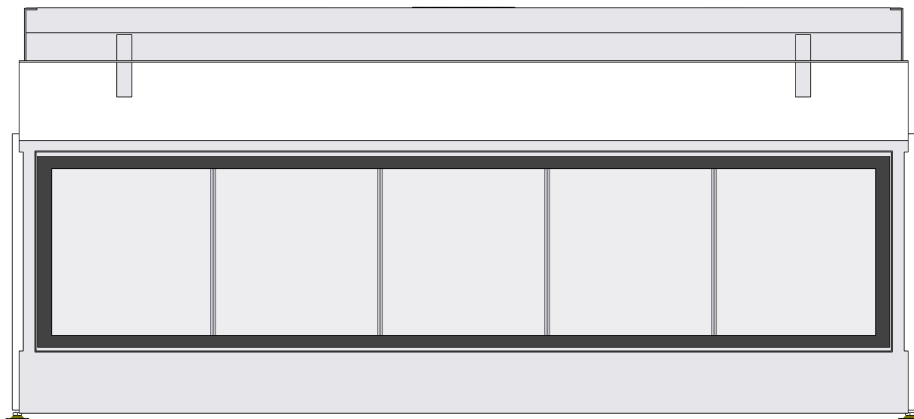

* = optional extended adjustable legs max. + 350 mm

Bellfires - Hallenstraat 17
5531 AB Bladel - Netherlands
Tel. +31 (0) 497 33 92 00
Fax. +31 (0) 497 33 92 10
Email: info@bellfires.com

Name: **HBXXL-3 hidden door convection casing**

Modifications reserved

Projection:
American

Scale: **1:15**
Unit: **mm**

Version: **0**