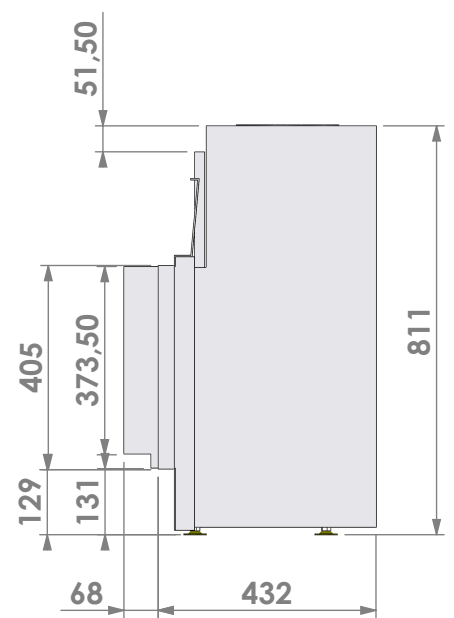

Name: **HBXXL-3 hidden door+ 7cm**

**Modifications reserved**

Projection: American

Scale: **1:15**  
 Unit: **mm**

Version: **0**

Bellfires - Hallenstraat 17  
 5531 AB Bladel - Netherlands  
 Tel. +31 (0) 497 33 92 00  
 Fax. +31 (0) 497 33 92 10  
 Email: info@bellfires.com

Name: **HBXXL-3 hidden door+ 10cm**

**Modifications reserved**

Projection: American

Scale: **1:15**  
 Unit: **mm**

Version: **0**

Bellfires - Hallenstraat 17  
 5531 AB Bladel - Netherlands  
 Tel. +31 (0) 497 33 92 00  
 Fax. +31 (0) 497 33 92 10  
 Email: info@bellfires.com

Name: **HBXXL-3 hidden door+ 10cm stone bar**

**Modifications reserved**

Projection:  
American

Scale:

**1:15**

Unit:

**mm**

Version: