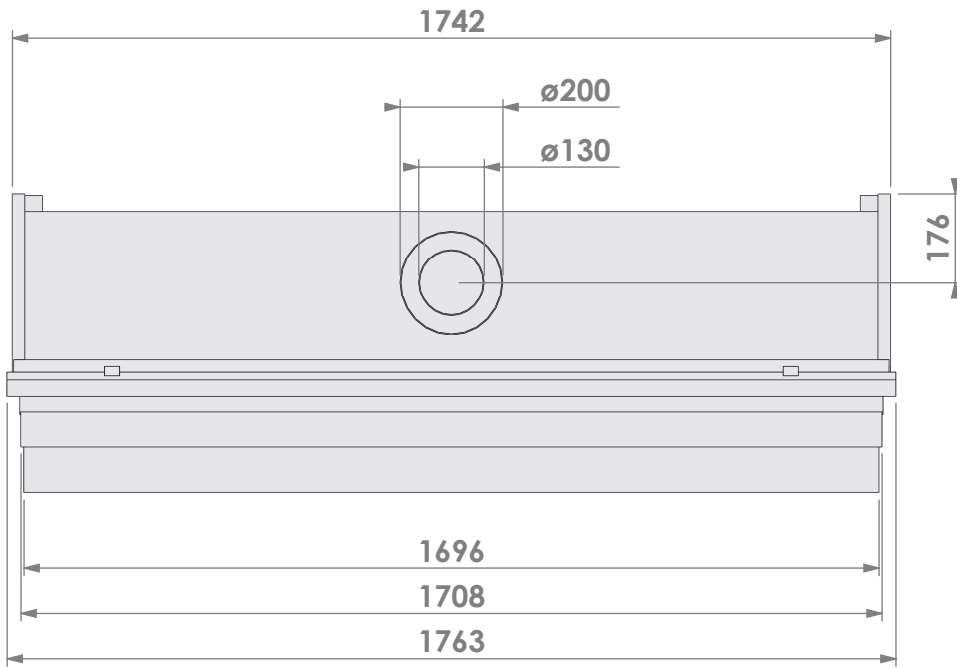

Name: **HBXXL-3 hidden door+ 7cm**

**Modifications reserved**

Projection: American

Scale: **1:15**  
 Unit: **mm**

Version: **0**

Bellfires - Hallenstraat 17  
 5531 AB Bladel - Netherlands  
 Tel. +31 (0) 497 33 92 00  
 Fax. +31 (0) 497 33 92 10  
 Email: info@bellfires.com

Name: **HBXXL-3 hidden door+ 10cm**

**Modifications reserved**

Projection: American

Scale: **1:15**  
 Unit: **mm**

Version: **0**

Bellfires - Hallenstraat 17  
 5531 AB Bladel - Netherlands  
 Tel. +31 (0) 497 33 92 00  
 Fax. +31 (0) 497 33 92 10  
 Email: info@bellfires.com

Name: **HBXXL-3 hidden door+ 10cm stone bar**

**Modifications reserved**

Projection:  
American

Scale:

**1:15**

Unit:

**mm**

Version: