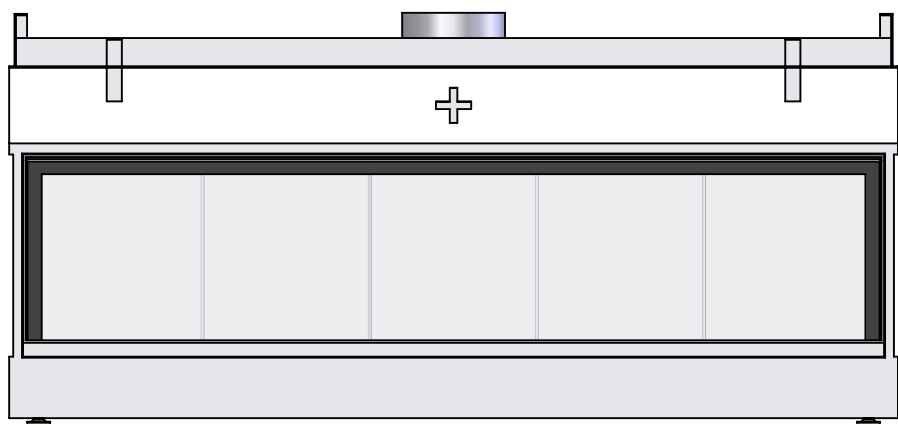

Name: **HBXXL-3 hidden door+ 7cm**

**Modifications reserved**

Projection: American

Scale: **1:15**  
 Unit: **mm**

Version: **0**

Bellfires - Hallenstraat 17  
 5531 AB Bladel - Netherlands  
 Tel. +31 (0) 497 33 92 00  
 Fax. +31 (0) 497 33 92 10  
 Email: info@bellfires.com