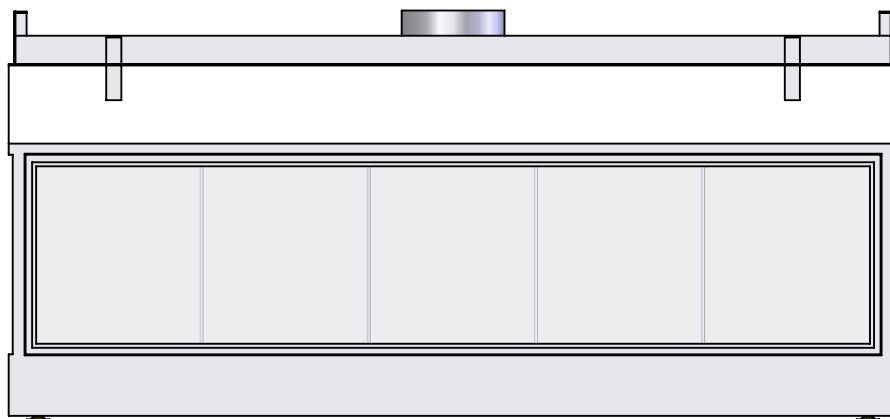

Bellfires - Hallenstraat 17
5531 AB Bladel - Netherlands
Tel. +31 (0) 497 33 92 00
Fax. +31 (0) 497 33 92 10
Email: info@bellfires.com

Name: **HBXXL-3 floating frame**

Modifications reserved

Projection:
American

Scale:

1:15

Unit:

mm

Version:

0