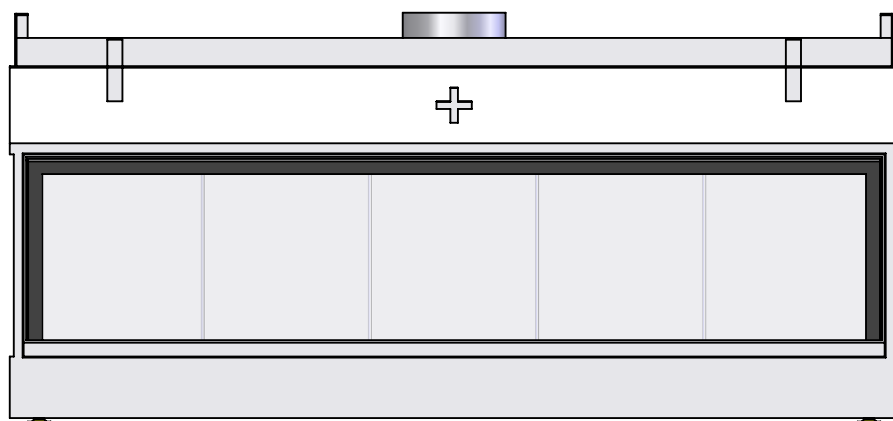

Bellfires - Hallenstraat 17
5531 AB Bladel - Netherlands
Tel. +31 (0) 497 33 92 00
Fax. +31 (0) 497 33 92 10
Email: info@bellfires.com

Name: **HBXXL-3 hidden door+ 7cm**

Modifications reserved

Projection: American

Scale: **1:15**
Unit: **mm**

Version: **0**