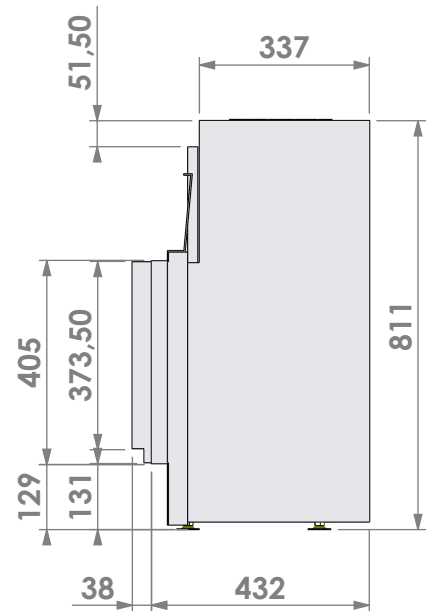

Bellfires - Hallenstraat 17
5531 AB Bladel - Netherlands
Tel. +31 (0) 497 33 92 00
Fax. +31 (0) 497 33 92 10
Email: info@bellfires.com

Name: **HBXXL-3 hidden door+ 7cm**

Modifications reserved

Projection: American

Scale: **1:15**
Unit: **mm**

Version: **0**