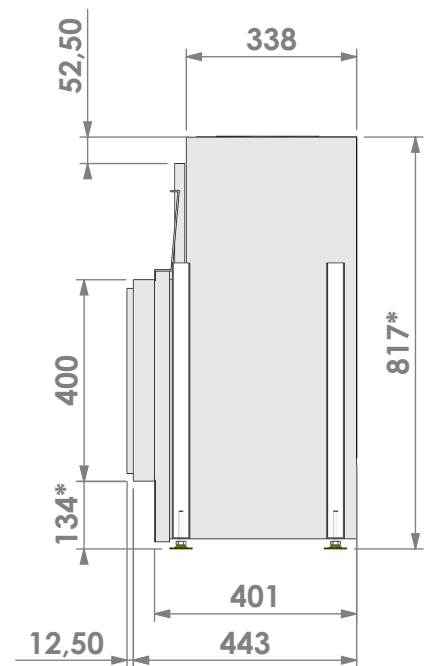

* = optional extended adjustable legs max. + 350 mm

Bellfires - Hallenstraat 17
5531 AB Bladel - Netherlands
Tel. +31 (0) 497 33 92 00
Fax. +31 (0) 497 33 92 10
Email: info@bellfires.com

Name:

HBXXL-3 floating frame convection casing

Modifications reserved

Projection:
American

Scale:

1:15

Unit:

mm

Version:

0