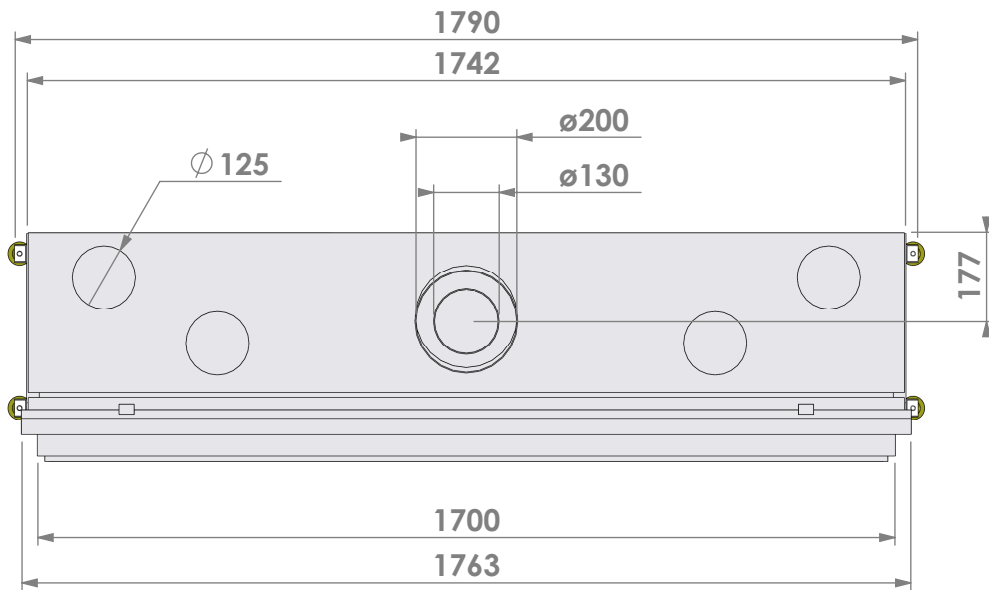

* = optional extended adjustable legs max. + 350 mm

Bellfires - Hallenstraat 17
5531 AB Bladel - Netherlands
Tel. +31 (0) 497 33 92 00
Fax. +31 (0) 497 33 92 10
Email: info@bellfires.com

Name:

HBXXL-3 floating frame convection casing

Modifications reserved

Projection:
American

Scale:

1:15

Unit:

mm

Version:

0