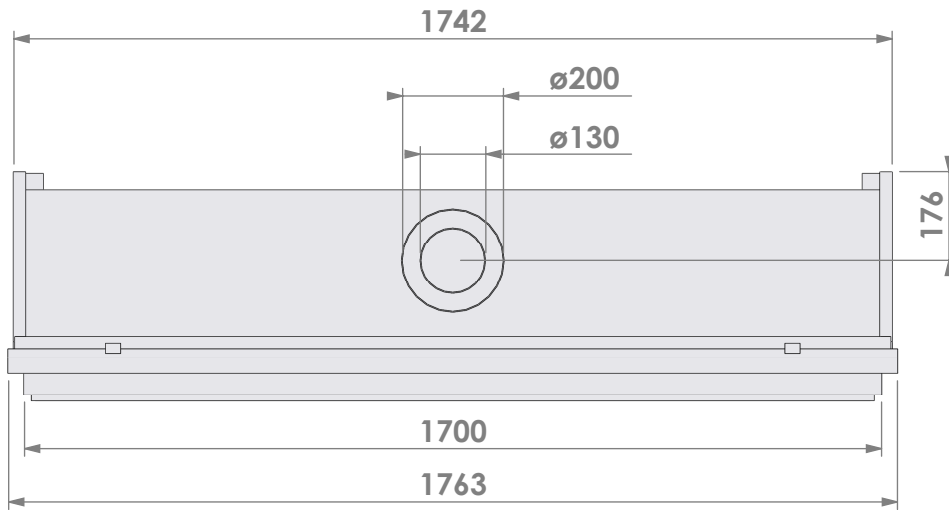

Bellfires - Hallenstraat 17
5531 AB Bladel - Netherlands
Tel. +31 (0) 497 33 92 00
Fax. +31 (0) 497 33 92 10
Email: info@bellfires.com

Name: **HBXXL-3 floating frame**

Modifications reserved

Projection:
American

Scale:

1:15

Unit:

mm

Version:

0