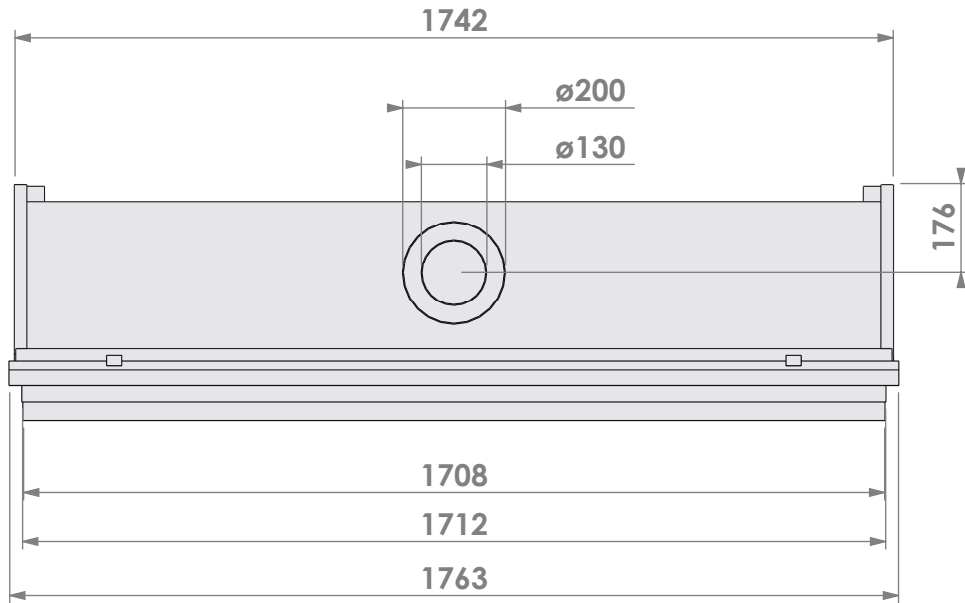

**0**

\* = optional extended adjustable legs max. + 350 mm

Bellfires - Hallenstraat 17  
5531 AB Bladel - Netherlands  
Tel. +31 (0) 497 33 92 00  
Fax. +31 (0) 497 33 92 10  
Email: info@bellfires.com

Name: **HBXXL-3 hidden door convection casing**

**Modifications reserved**

Projection:  
American

Scale: **1:15**  
Unit: **mm**

Version: **0**

Bellfires - Hallenstraat 17  
 5531 AB Bladel - Netherlands  
 Tel. +31 (0) 497 33 92 00  
 Fax. +31 (0) 497 33 92 10  
 Email: info@bellfires.com

Name: **HBXXL-3 hidden door+ 10cm stone bar**

**Modifications reserved**

Projection:  
American

Scale:

**1:15**

Unit:

**mm**

Version: