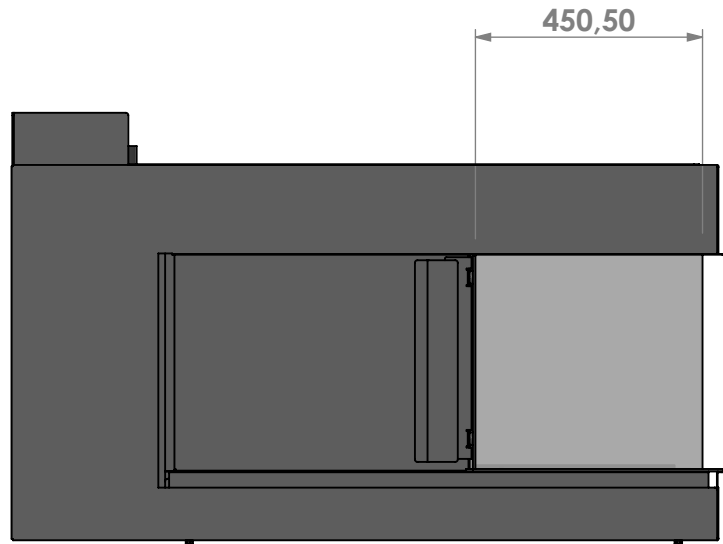

Projection:
American

Scale:

1:15

Unit:

mm

Version:

0

Bellfires - Hallenstraat 17
 5531 AB Bladel - Netherlands
 Tel. +31 (0) 497 33 92 00
 Fax. +31 (0) 497 33 92 10
 Email: info@bellfires.com

Name:

Room Divider Large R-3 hidden door+convectie

Modifications reserved

Projection:
American

Scale:

1:15

Unit:

mm

Projection: American

Scale:

1:15

Unit:

mm

Version:

0