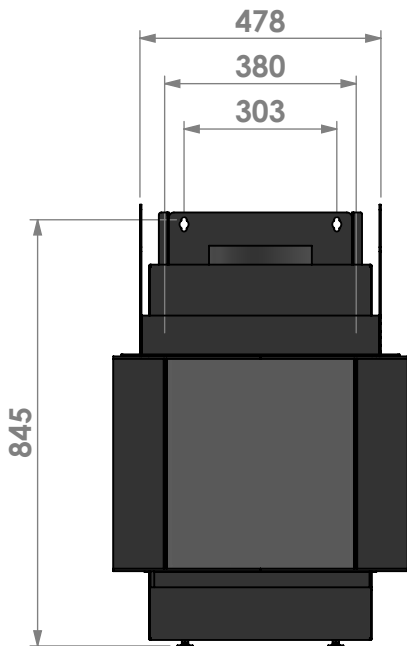

Name:

Room Divider Large R-3 hidden door+convectie

Modifications reserved

Projection:
American

Scale:

1:15

Unit:

mm

Version:

0

Bellfires - Hallenstraat 17
 5531 AB Bladel - Netherlands
 Tel. +31 (0) 497 33 92 00
 Fax. +31 (0) 497 33 92 10
 Email: info@bellfires.com

Name:

Room Divider Large R-3 hidden door+10cm

Modifications reserved

Projection: American

Scale:

1:15

Unit:

mm

Version:

0