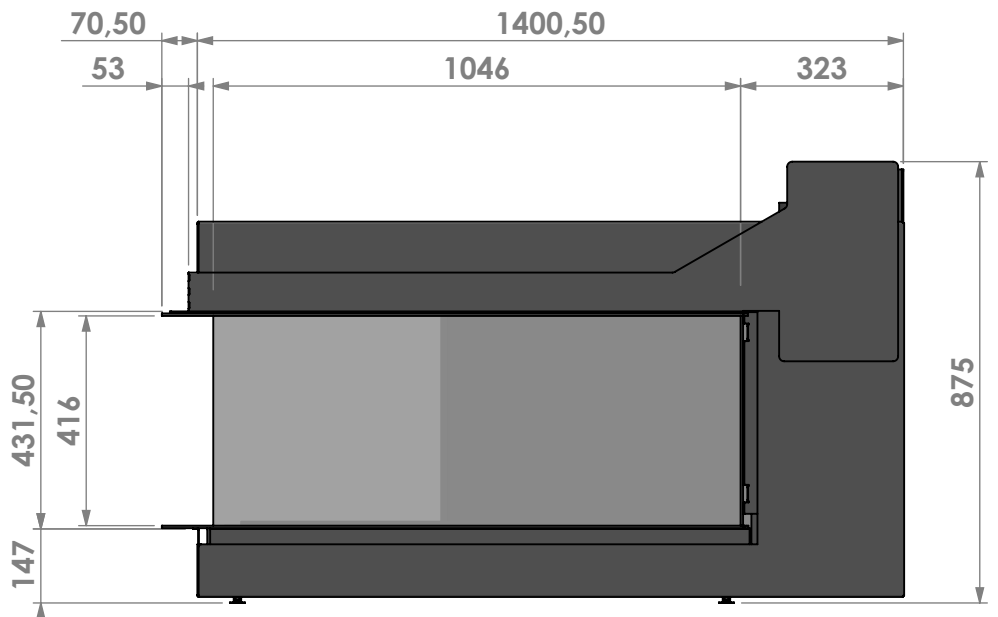

Bellfires - Hallenstraat 17
5531 AB Bladel - Netherlands
Tel. +31 (0) 497 33 92 00
Fax. +31 (0) 497 33 92 10
Email: info@bellfires.com

Name:

Room Divider Large R-3 hidden door+10cm

Modifications reserved

Projection: American

Scale:

1:15

Unit:

mm

Version:

0