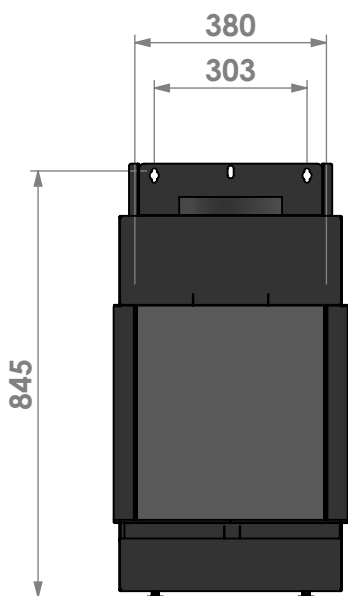

Projection:
American

Scale:

1:15

Unit:

mm

Version:

0

Bellfires - Hallenstraat 17
 5531 AB Bladel - Netherlands
 Tel. +31 (0) 497 33 92 00
 Fax. +31 (0) 497 33 92 10
 Email: info@bellfires.com

Name:

Room Divider Large R-3 hidden door+convectie

Modifications reserved

Projection:
American

Scale:

1:15

Unit:

mm

Projection: American

Scale:

1:15

Unit:

mm

Version:

0