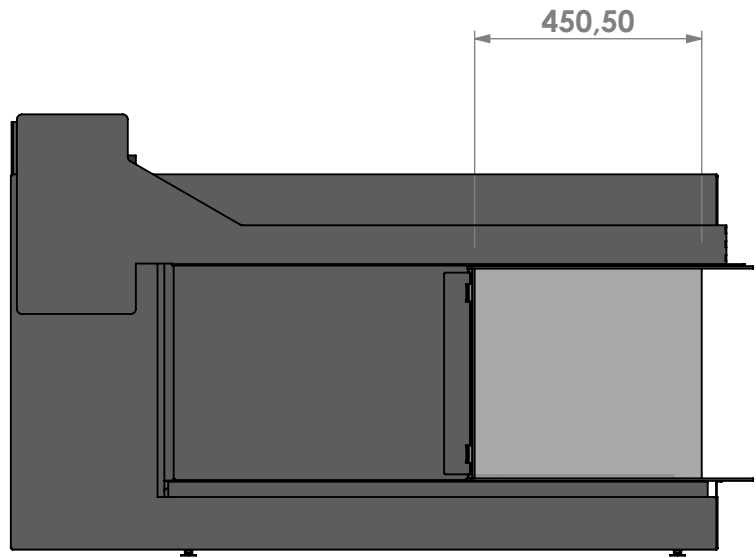

Bellfires - Hallenstraat 17
5531 AB Bladel - Netherlands
Tel. +31 (0) 497 33 92 00
Fax. +31 (0) 497 33 92 10
Email: info@bellfires.com

Name:

Room Divider Large R-3 hidden door+10cm

Modifications reserved

Projection: American

Scale:

1:15

Unit:

mm

Version:

0