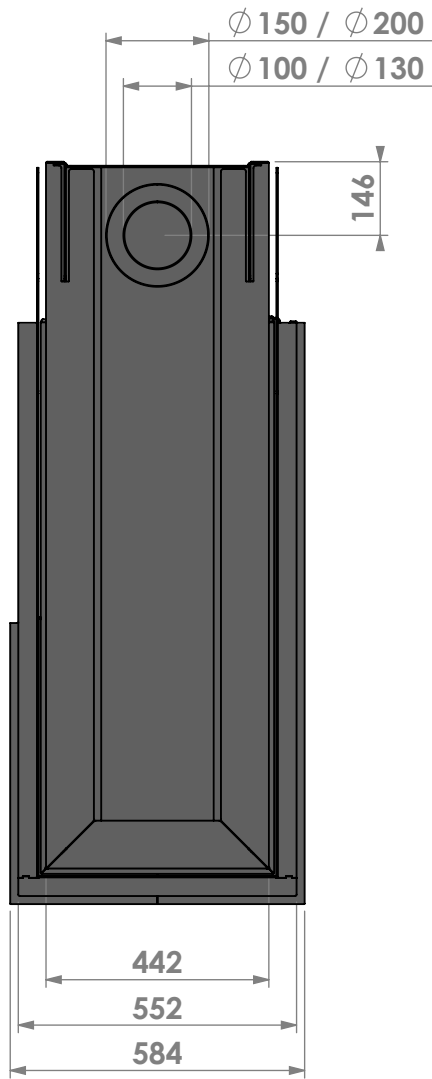

Bellfires - Hallenstraat 17
5531 AB Bladel - Netherlands
Tel. +31 (0) 497 33 92 00
Fax. +31 (0) 497 33 92 10
Email: info@bellfires.com

Name:

Room Divider Large R-3 hidden door+10cm

Modifications reserved

Projection: American

Scale:

1:15

Unit:

mm

Version:

0