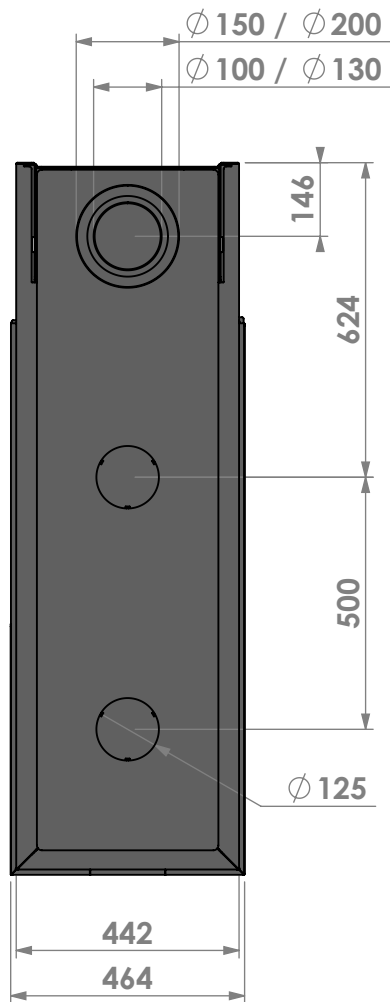

Bellfires - Hallenstraat 17
5531 AB Bladel - Netherlands
Tel. +31 (0) 497 33 92 00
Fax. +31 (0) 497 33 92 10
Email: info@bellfires.com

Name:

Room Divider Large R-3 hidden door+convectie

Modifications reserved

Projection:
American

Scale:

1:15

Unit:

mm

Version:

0