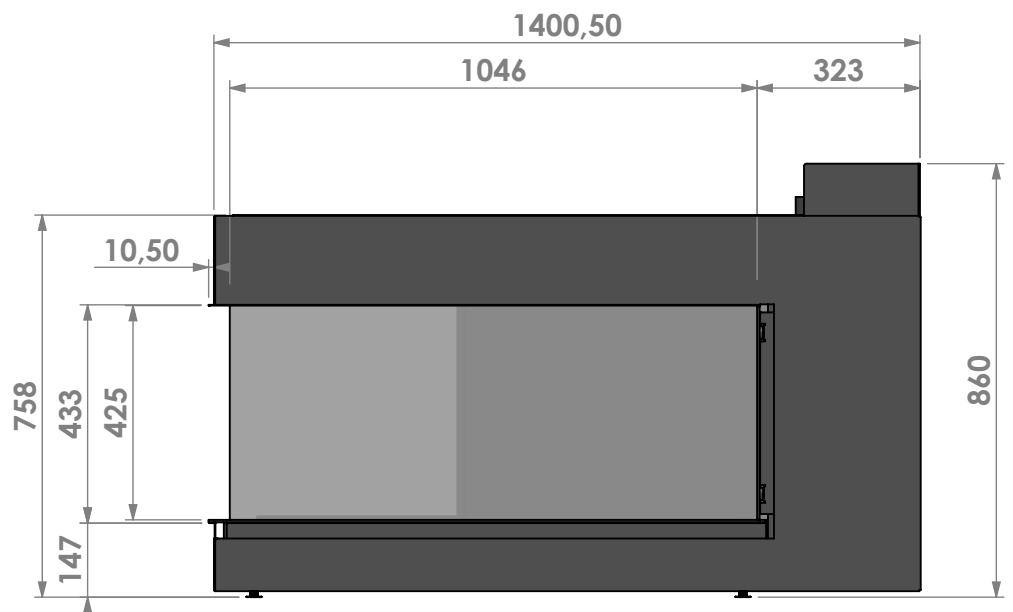

Projection:
American

Scale:

1:15

Unit:

mm

Version:

0

Bellfires - Hallenstraat 17
 5531 AB Bladel - Netherlands
 Tel. +31 (0) 497 33 92 00
 Fax. +31 (0) 497 33 92 10
 Email: info@bellfires.com

Name:

Room Divider Large R-3 hidden door+convectie

Modifications reserved

Projection:
American

Scale:

1:15

Unit:

mm

Projection: American

Scale:

1:15

Unit:

mm

Version:

0