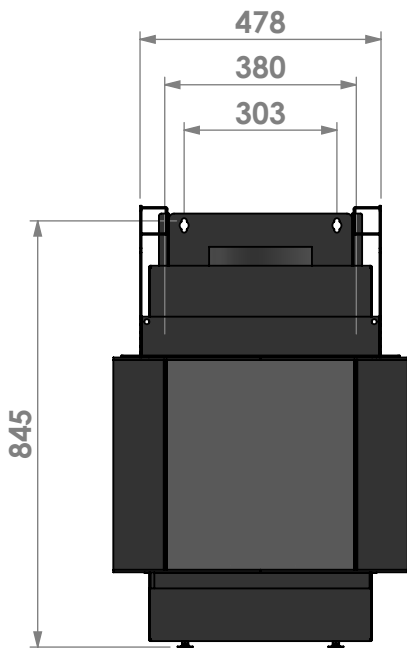

Projection: American

Scale: 1:15
 Unit: mm

Version: 0

Bellfires - Hallenstraat 17
 5531 AB Bladel - Netherlands
 Tel. +31 (0) 497 33 92 00
 Fax. +31 (0) 497 33 92 10
 Email: info@bellfires.com

Name: **Room Divider Large-3 hidden door + convectie**

Modifications reserved

Projection: American

Scale: **1:15**
 Unit: **mm**

Version: **0**

Bellfires - Hallenstraat 17
5531 AB Bladel - Netherlands
Tel. +31 (0) 497 33 92 00
Fax. +31 (0) 497 33 92 10
Email: info@bellfires.com

Name:

Room Divider Large-3 hidden door+10 cm

Modifications reserved

Projection:
American

Scale:

1:15

Unit:

mm

Modifications reserved

Projection: American

Scale: 1:15
Unit: mm

Version: 0