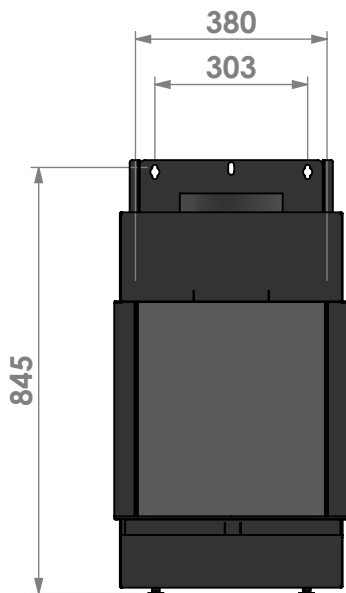

* = adjustable

Bellfires - Hallenstraat 17
 5531 AB Bladel - Netherlands
 Tel. +31 (0) 497 33 92 00
 Fax. +31 (0) 497 33 92 10
 Email: info@bellfires.com

Name: **Room Divider Large-3 frameless**

Modifications reserved

Projection: American

Scale: 1:15
 Unit: mm

Version: 0

Bellfires - Hallenstraat 17
 5531 AB Bladel - Netherlands
 Tel. +31 (0) 497 33 92 00
 Fax. +31 (0) 497 33 92 10
 Email: info@bellfires.com

Name: **Room Divider Large-3 hidden door + convectie**

Name:

Room Divider Large-3 hidden door+10 cm

Modifications reserved

Projection:
American

Scale:

1:15

Unit:

mm

Modifications reserved

Projection: American

Scale: 1:15
Unit: mm

Version: 0