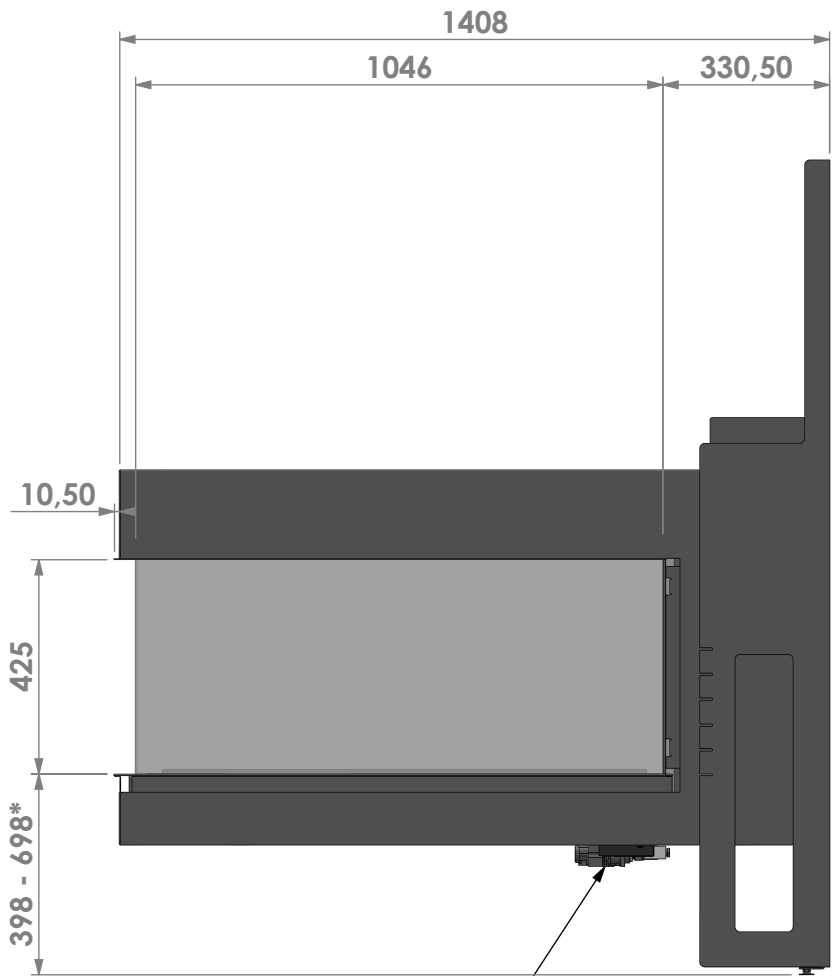

* = adjustable

Control unit

Bellfires - Hallenstraat 17
5531 AB Bladel - Netherlands
Tel. +31 (0) 497 33 92 00
Fax. +31 (0) 497 33 92 10
Email: info@bellfires.com

Name: **Room Divider Large-3 floating support frame HD**

Modifications reserved

Projection: American

Scale: 1:15
Unit: mm

Version: 0