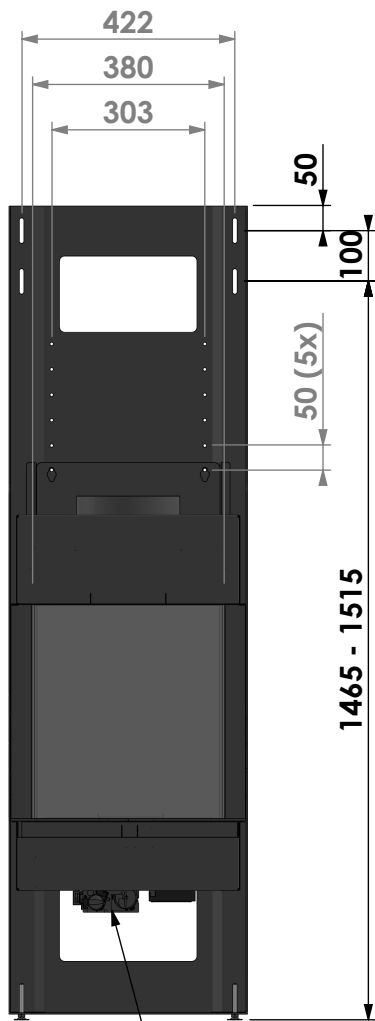

Control unit