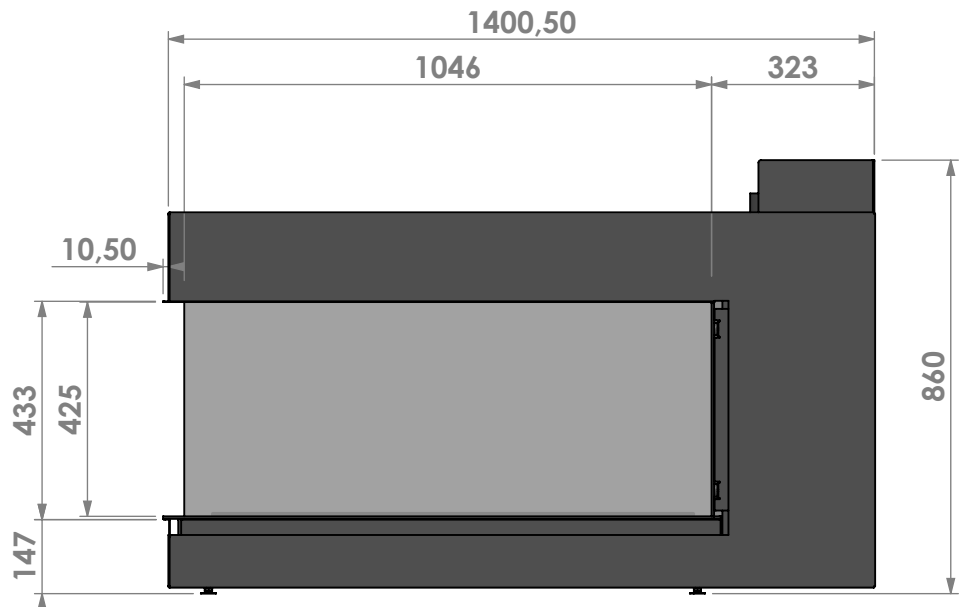

* = adjustable

Bellfires - Hallenstraat 17
 5531 AB Bladel - Netherlands
 Tel. +31 (0) 497 33 92 00
 Fax. +31 (0) 497 33 92 10
 Email: info@bellfires.com

Name: **Room Divider Large-3 frameless**

Modifications reserved

Projection: American

Scale: 1:15
 Unit: mm

Version: 0

Bellfires - Hallenstraat 17
 5531 AB Bladel - Netherlands
 Tel. +31 (0) 497 33 92 00
 Fax. +31 (0) 497 33 92 10
 Email: info@bellfires.com

Name: **Room Divider Large-3 hidden door + convectie**

Name:

Room Divider Large-3 hidden door+10 cm

Modifications reserved

Projection:
American

Scale:

1:15

Unit:

mm

Modifications reserved

Projection: American

Scale: 1:15
Unit: mm

Version: 0