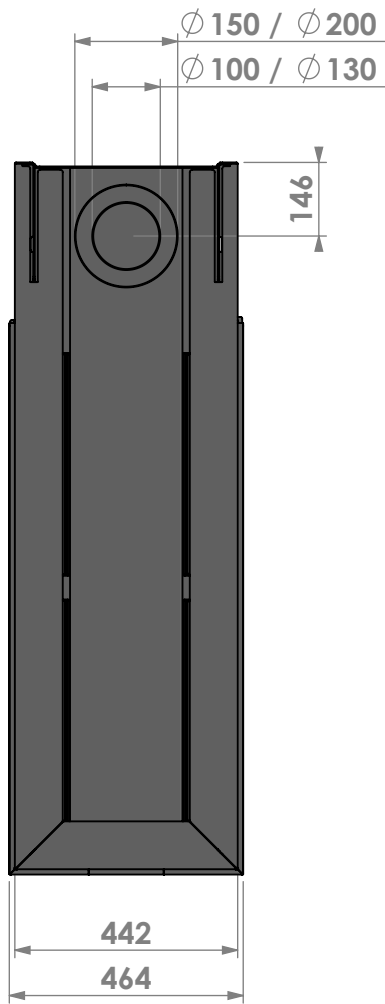

* = adjustable

Bellfires - Hallenstraat 17
 5531 AB Bladel - Netherlands
 Tel. +31 (0) 497 33 92 00
 Fax. +31 (0) 497 33 92 10
 Email: info@bellfires.com

Name: **Room Divider Large-3 frameless**

Modifications reserved

Projection: American

Scale: 1:15
 Unit: mm

Version: 0

Bellfires - Hallenstraat 17
 5531 AB Bladel - Netherlands
 Tel. +31 (0) 497 33 92 00
 Fax. +31 (0) 497 33 92 10
 Email: info@bellfires.com

Name: **Room Divider Large-3 hidden door + convectie**

Name:

Room Divider Large-3 hidden door+10 cm

Modifications reserved

Projection:
American

Scale:

1:15

Unit:

mm

Modifications reserved

Projection: American

Scale: 1:15
Unit: mm

Version: 0