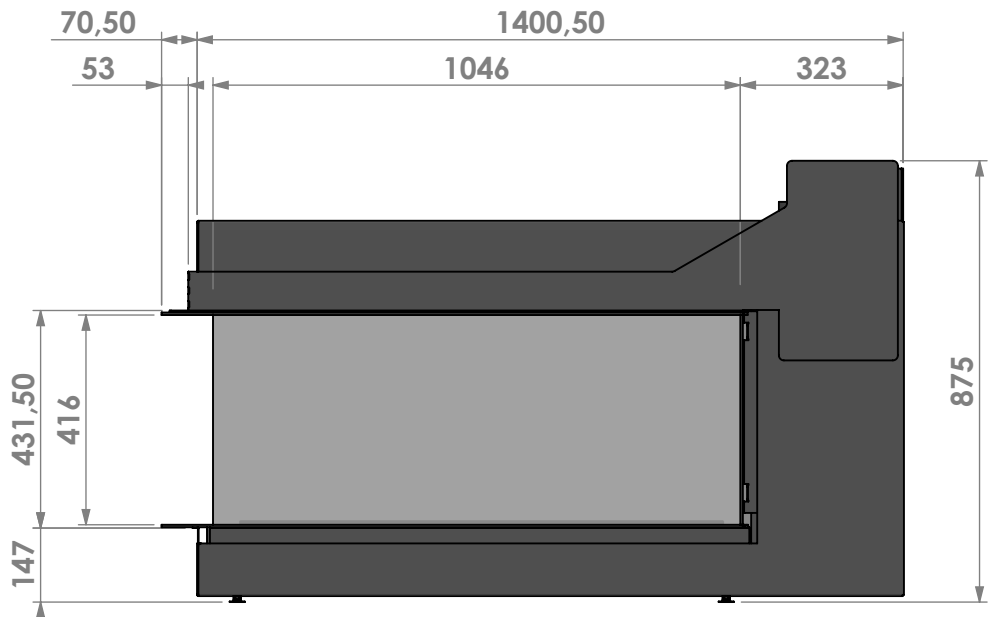

Bellfires - Hallenstraat 17
5531 AB Bladel - Netherlands
Tel. +31 (0) 497 33 92 00
Fax. +31 (0) 497 33 92 10
Email: info@bellfires.com

Name:

Room Divider Large-3 hidden door+10 cm

Modifications reserved

Projection:
American

Scale:

1:15

Unit:

mm

Version:

0