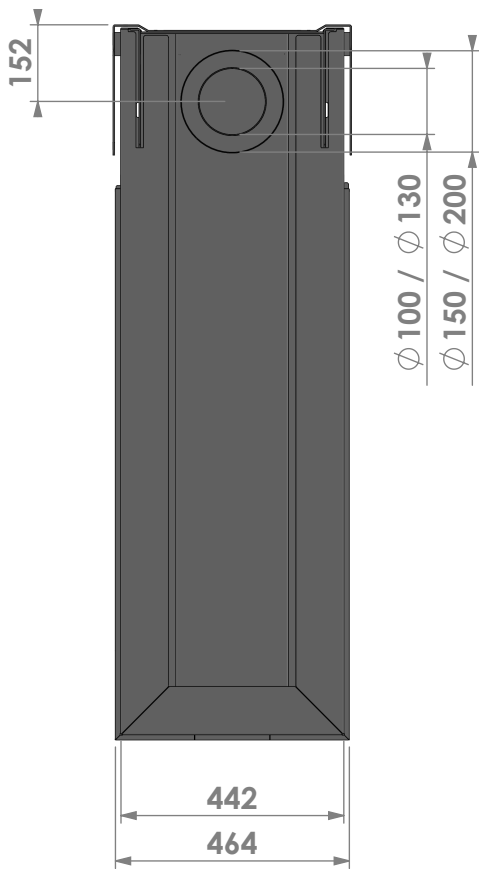

Control unit