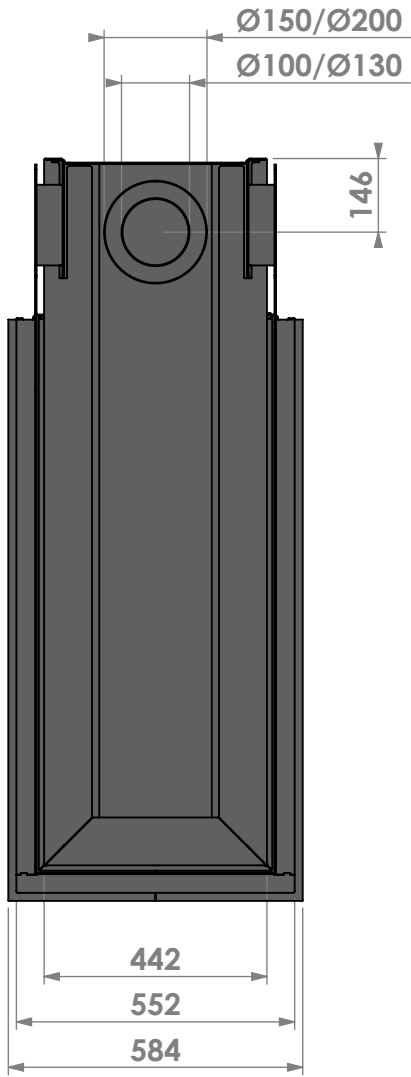

Bellfires - Hallenstraat 17
5531 AB Bladel - Netherlands
Tel. +31 (0) 497 33 92 00
Fax. +31 (0) 497 33 92 10
Email: info@bellfires.com

Name:

Room Divider Large-3 hidden door+10 cm

Modifications reserved

Projection:
American

Scale:

1:15

Unit:

mm

Version:

0