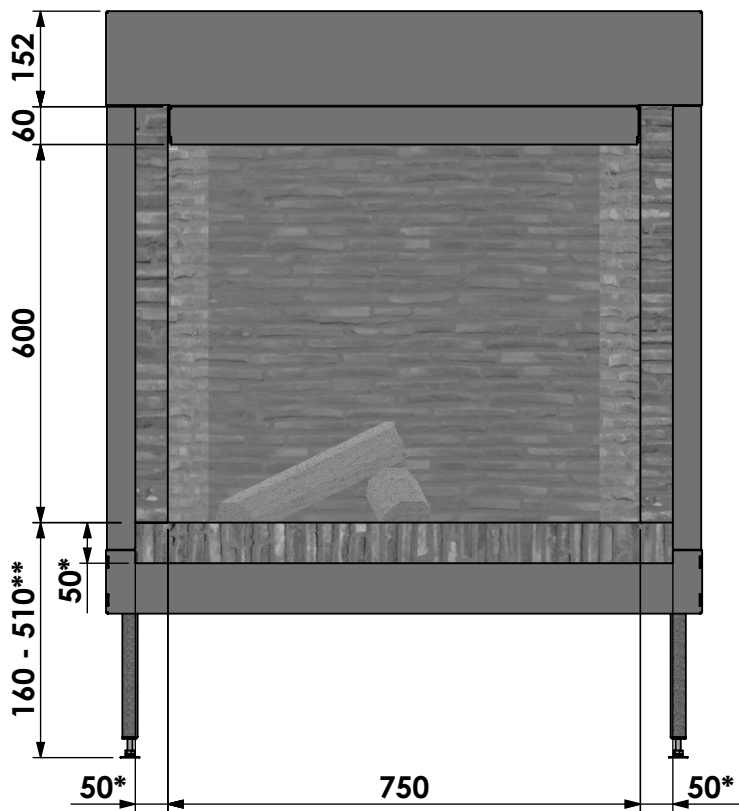

Scale: **1:12**  
 Unit: **mm**

Version:

\* Optional 50mm extra stone texture exposure  
 \*\* Optional extended adjustable legs + max. 350mm

Bellfires - Hallenstraat 17  
 5531 AB Bladel - Netherlands  
 Tel. +31 (0) 497 33 92 00  
 Fax. +31 (0) 497 33 92 10  
 Email: info@bellfires.com

Name: **Classic Bell Small 3 + Convection casing**

Modifications reserved

Projection: American

Scale: 1:12

Unit: mm

Version: