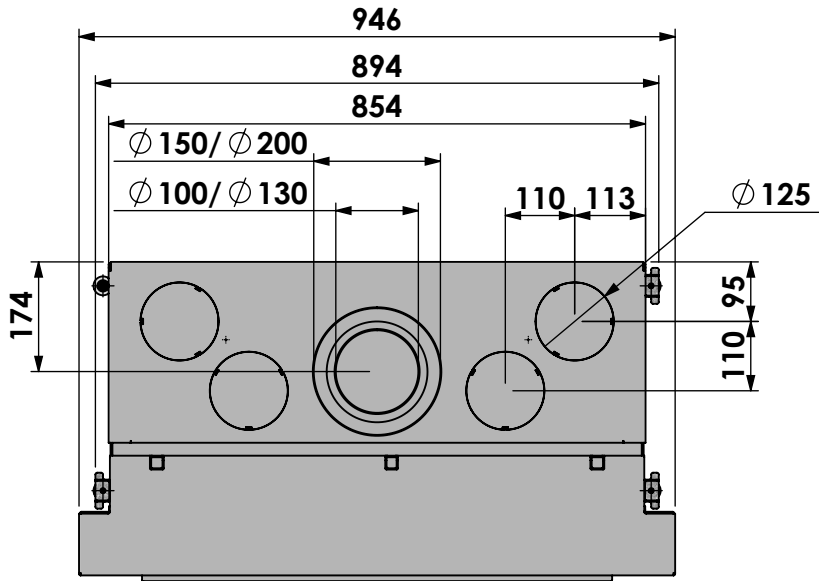

Scale: **1:12**  
 Unit: **mm**

Version:

\* Optional 50mm extra stone texture exposure  
 \*\* Optional extended adjustable legs + max. 350mm

Bellfires - Hallenstraat 17  
 5531 AB Bladel - Netherlands  
 Tel. +31 (0) 497 33 92 00  
 Fax. +31 (0) 497 33 92 10  
 Email: info@bellfires.com

Name: **Classic Bell Small 3 + Convection casing**

Modifications reserved

Projection: American

Scale: 1:12

Unit: mm

Version: