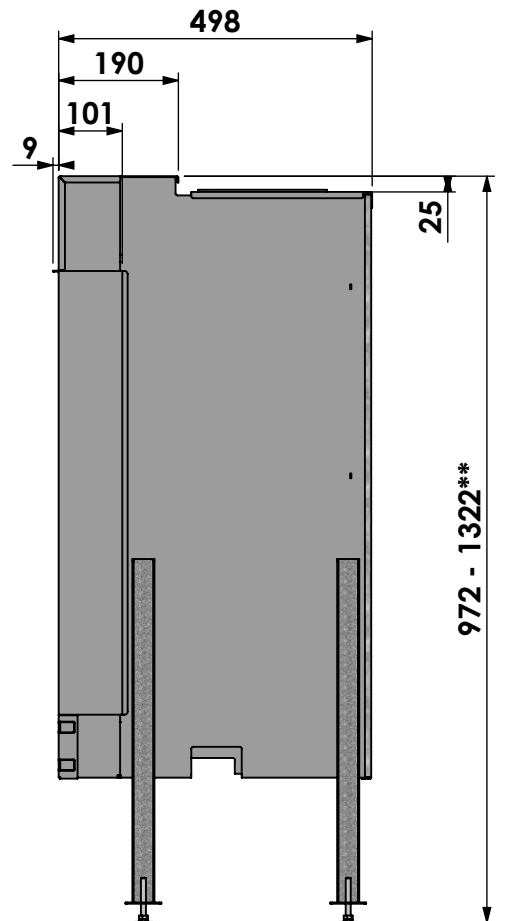

Scale: **1:12**  
 Unit: **mm**

Version:

\* Optional 50mm extra stone texture exposure  
 \*\* Optional extended adjustable legs + max. 350mm

Bellfires - Hallenstraat 17  
 5531 AB Bladel - Netherlands  
 Tel. +31 (0) 497 33 92 00  
 Fax. +31 (0) 497 33 92 10  
 Email: info@bellfires.com

Name: **Classic Bell Small 3 + Convection casing**

Modifications reserved

Projection: American

Scale: 1:12

Unit: mm

Version: