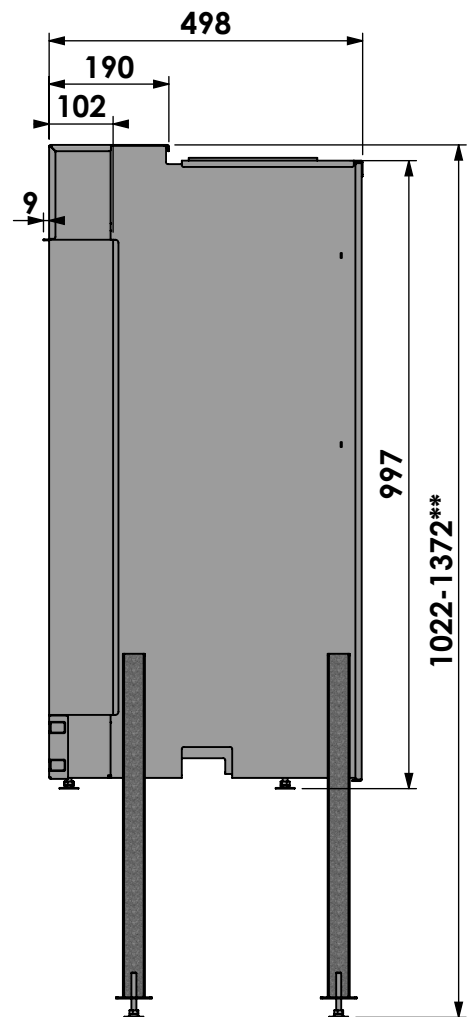

Scale: **1:12**  
 Unit: **mm**

Version:

\* Optional 50mm extra stone texture exposure

\*\* Optional extended adjustable legs + max. 350mm

Bellfires - Hallenstraat 17  
5531 AB Bladel - Netherlands  
Tel. +31 (0) 497 33 92 00  
Fax. +31 (0) 497 33 92 10  
Email: info@bellfires.com

Name: **Classic Bell Medium 3 + Convection casing**

Modifications reserved

Projection: American

Scale: 1:12  
Unit: mm

Version: