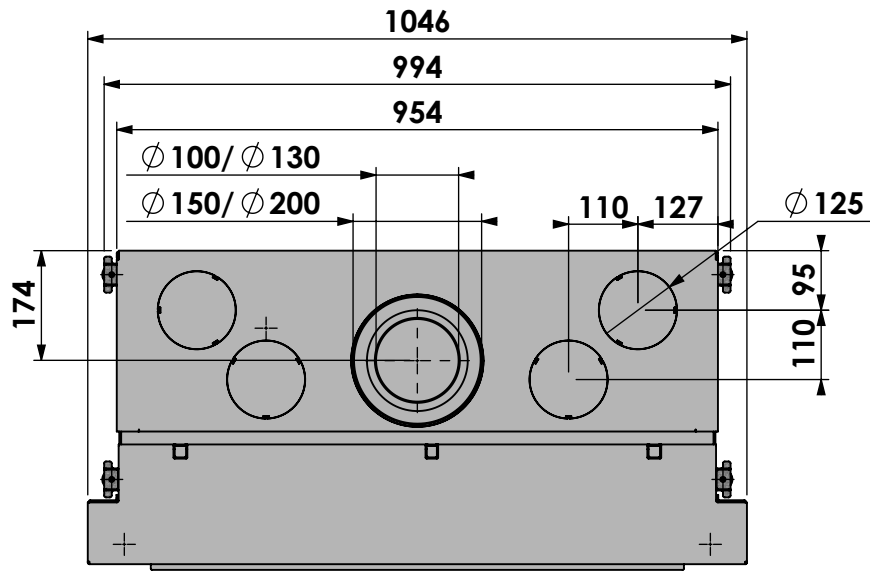

Scale: **1:12**  
 Unit: **mm**

Version:

\* Optional 50mm extra stone texture exposure

\*\* Optional extended adjustable legs + max. 350mm

Bellfires - Hallenstraat 17  
5531 AB Bladel - Netherlands  
Tel. +31 (0) 497 33 92 00  
Fax. +31 (0) 497 33 92 10  
Email: info@bellfires.com

Name: **Classic Bell Medium 3 + Convection casing**

Modifications reserved

Projection: American

Scale: 1:12  
Unit: mm

Version: