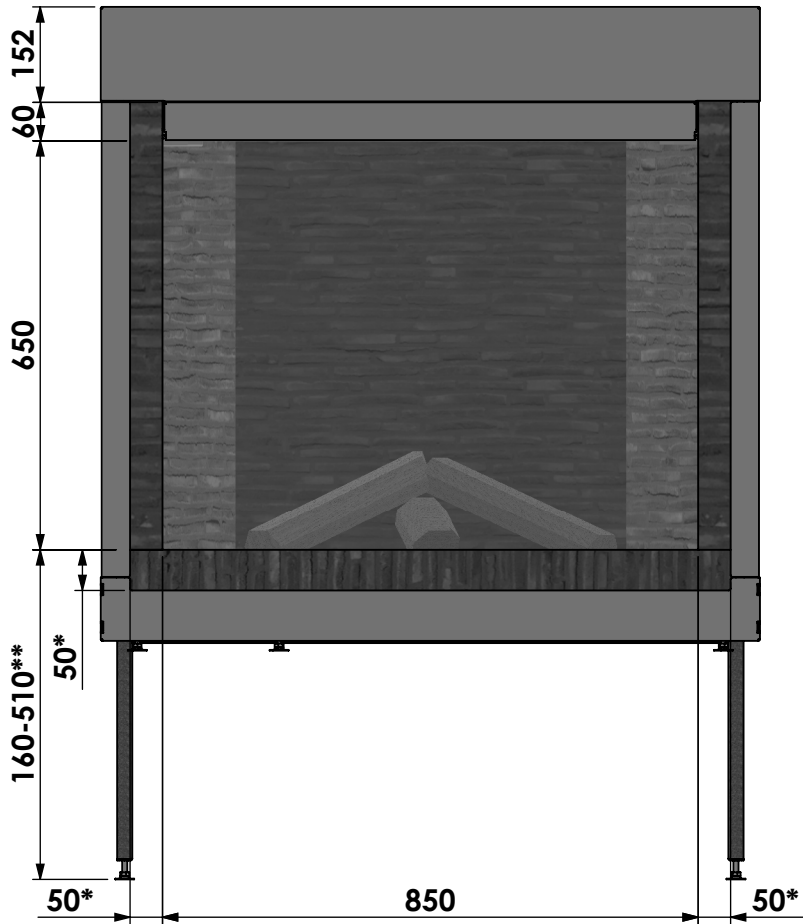

Scale: **1:12**  
 Unit: **mm**

Version:

\* Optional 50mm extra stone texture exposure

\*\* Optional extended adjustable legs + max. 350mm

Bellfires - Hallenstraat 17  
5531 AB Bladel - Netherlands  
Tel. +31 (0) 497 33 92 00  
Fax. +31 (0) 497 33 92 10  
Email: info@bellfires.com

Name: **Classic Bell Medium 3 + Convection casing**

Modifications reserved

Projection: American

Scale: 1:12  
Unit: mm

Version: