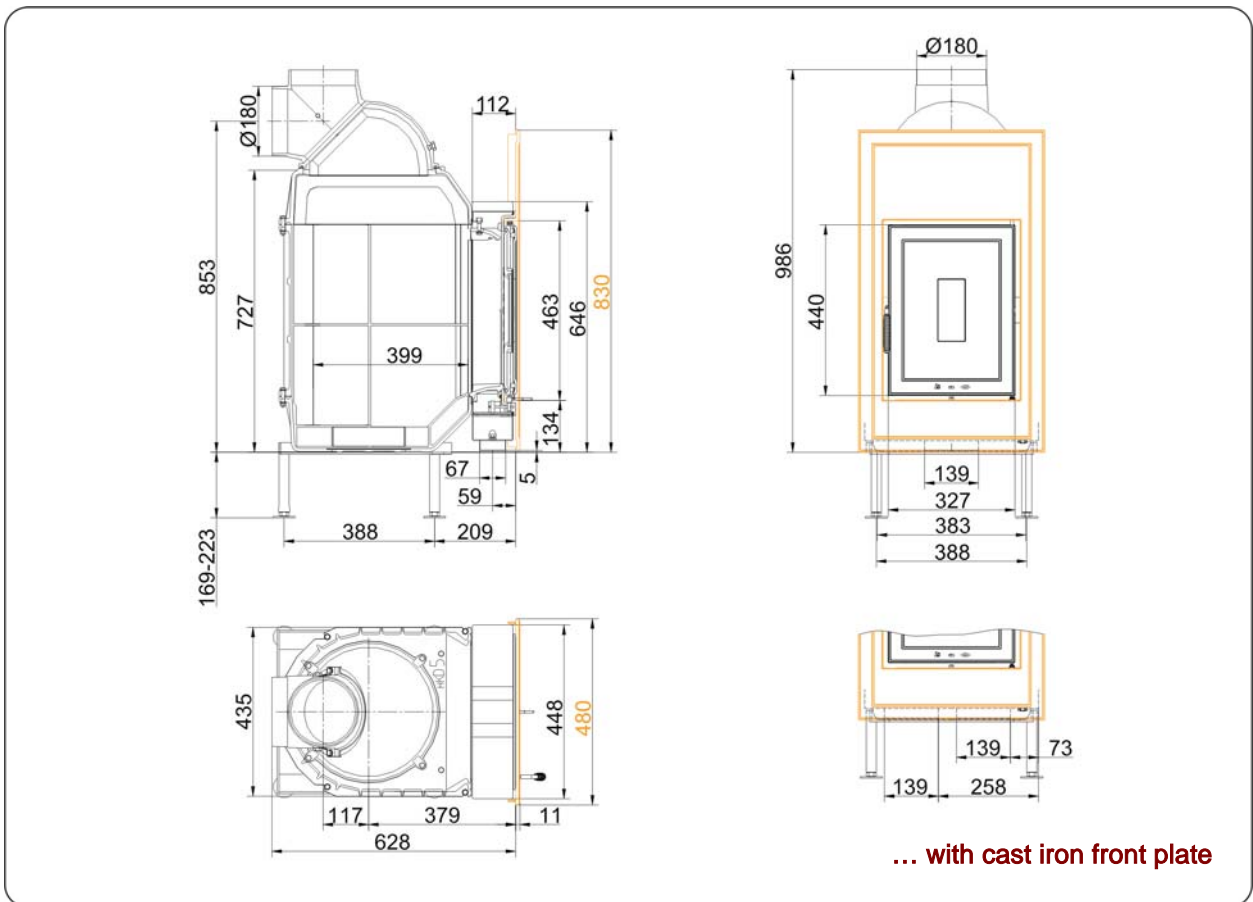

BRUNNER TILE STOVES

HKD 5.1

State: 30.08.2012

BRUNNER[®]
made in germany

Dimension sheet | **HKD 5.1**

Dimension sheet | **HKD 5.1**

Dimension sheet | **HKD 5.1**

Planning and installation

HKD 5.1

Tested according to		EN 13229 W	EN 13229 WA
Values measured at		nominal load	accumulation
Suitable for all construction types according to rules		OK	OK
Data for functional demonstration			
Rated heat power	kW	10	-
Firewood consumption	kg/h	2,7	6
Combustion performance	kW	12	20
Flue gas mass flow	g/s	12	17
Outlet temperature (before heating surface)	°C	470	580
Flue gas temperature after			
attached steel smoke hood	°C	-	-
1 x adjoining cast iron radiator (GNF10)	°C	160	200
7 x accumulation rings (MAS) ¹⁾	°C	-	210
5 m adjoining ceramic accumulator ²⁾	°C	-	180
4 m ceramic modular accumulator (KMS system)	°C	-	190
water boiler	°C	-	-
Necessary supply pressure	Pa	13	15
Combustion air consumption	m ³ /h	35	60
Combustion air connection Ø	mm	125	125
Heat distribution			
Insert / heating surface	%	45 / 45	45 / 45
Glass (single / double)	%	- / 10	- / 10
Boiler	%	-	-
Cross-section of gratings for max. warm air power			
Supply air	cm ²	1400	1400
Warm air	cm ²	1400	1400
Space inside oven chamber			
Distance to oven chamber wall	cm	8	8
Distance to floor	cm	15	15
Heat insulation without / with ³⁾ air gratings			
Wall	cm	18 / 14	18 / 14
Floor	cm	0	0
Ceiling	cm	22 / 17	22 / 17
Insulation of additional fire door DHT	cm	6	6
Brick lining of protected walls	cm	10	10
Weight			
Fireplace + burning chamber	kg	118 + 80	
meets requirement limit values for			
Germany / Austria / Switzerland / Norway		1.BImSchV (Stufe 2) / 15a BVG / LRV / -	