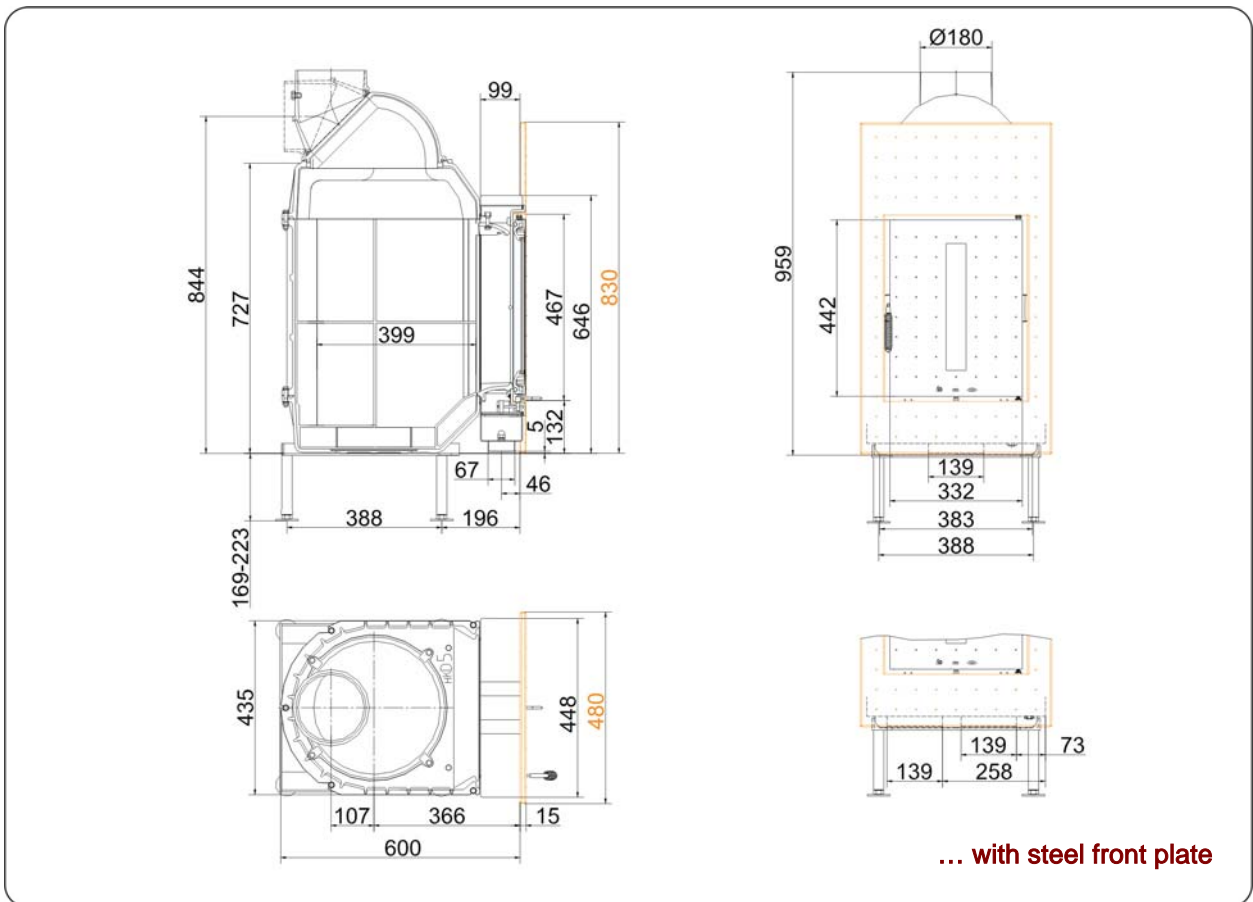

BRUNNER TILE STOVES

HKD 5.1

State: 30.08.2012

BRUNNER[®]
made in germany

Dimension sheet | **HKD 5.1**

Dimension sheet | **HKD 5.1**

Dimension sheet | **HKD 5.1**

Planning and installation

HKD 5.1

Tested according to		EN 13229 W	EN 13229 WA
Values measured at		nominal load	accumulation
Suitable for all construction types according to rules		OK	OK
Data for functional demonstration			
Rated heat power	kW	10	-
Firewood consumption	kg/h	2,7	6
Combustion performance	kW	12	20
Flue gas mass flow	g/s	12	17
Outlet temperature (before heating surface)	°C	470	580
Flue gas temperature after			
attached steel smoke hood	°C	-	-
1 x adjoining cast iron radiator (GNF10)	°C	160	200
7 x accumulation rings (MAS) ¹⁾	°C	-	210
5 m adjoining ceramic accumulator ²⁾	°C	-	180
4 m ceramic modular accumulator (KMS system)	°C	-	190
water boiler	°C	-	-
Necessary supply pressure	Pa	13	15
Combustion air consumption	m ³ /h	35	60
Combustion air connection Ø	mm	125	125
Heat distribution			
Insert / heating surface	%	45 / 45	45 / 45
Glass (single / double)	%	- / 10	- / 10
Boiler	%	-	-
Cross-section of gratings for max. warm air power			
Supply air	cm ²	1400	1400
Warm air	cm ²	1400	1400
Space inside oven chamber			
Distance to oven chamber wall	cm	8	8
Distance to floor	cm	15	15
Heat insulation without / with ³⁾ air gratings			
Wall	cm	18 / 14	18 / 14
Floor	cm	0	0
Ceiling	cm	22 / 17	22 / 17
Insulation of additional fire door DHT	cm	6	6
Brick lining of protected walls	cm	10	10
Weight			
Fireplace + burning chamber	kg	118 + 80	
meets requirement limit values for			
Germany / Austria / Switzerland / Norway		1.BImSchV (Stufe 2) / 15a BVG / LRV / -	