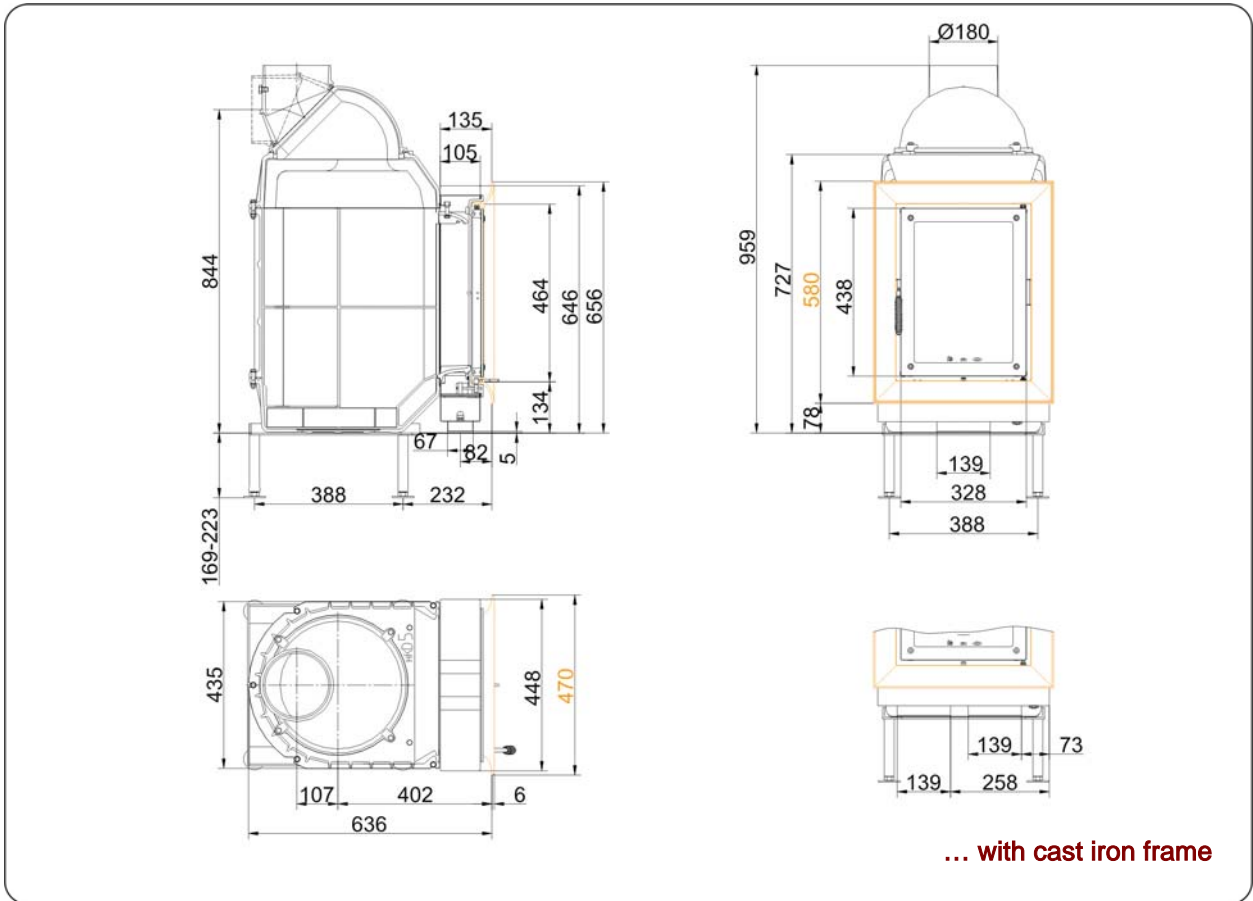

BRUNNER TILE STOVES

HKD 5.1

State: 30.08.2012

BRUNNER[®]
made in germany

Dimension sheet | **HKD 5.1**

Dimension sheet | **HKD 5.1**

Dimension sheet | **HKD 5.1**

Planning and installation

HKD 5.1

Tested according to		EN 13229 W	EN 13229 WA
Values measured at		nominal load	accumulation
Suitable for all construction types according to rules		OK	OK
Data for functional demonstration			
Rated heat power	kW	10	-
Firewood consumption	kg/h	2,7	6
Combustion performance	kW	12	20
Flue gas mass flow	g/s	12	17
Outlet temperature (before heating surface)	°C	470	580
Flue gas temperature after			
attached steel smoke hood	°C	-	-
1 x adjoining cast iron radiator (GNF10)	°C	160	200
7 x accumulation rings (MAS) ¹⁾	°C	-	210
5 m adjoining ceramic accumulator ²⁾	°C	-	180
4 m ceramic modular accumulator (KMS system)	°C	-	190
water boiler	°C	-	-
Necessary supply pressure	Pa	13	15
Combustion air consumption	m ³ /h	35	60
Combustion air connection Ø	mm	125	125
Heat distribution			
Insert / heating surface	%	45 / 45	45 / 45
Glass (single / double)	%	- / 10	- / 10
Boiler	%	-	-
Cross-section of gratings for max. warm air power			
Supply air	cm ²	1400	1400
Warm air	cm ²	1400	1400
Space inside oven chamber			
Distance to oven chamber wall	cm	8	8
Distance to floor	cm	15	15
Heat insulation without / with ³⁾ air gratings			
Wall	cm	18 / 14	18 / 14
Floor	cm	0	0
Ceiling	cm	22 / 17	22 / 17
Insulation of additional fire door DHT	cm	6	6
Brick lining of protected walls	cm	10	10
Weight			
Fireplace + burning chamber	kg	118 + 80	
meets requirement limit values for			
Germany / Austria / Switzerland / Norway		1.BImSchV (Stufe 2) / 15a BVG / LRV / -	