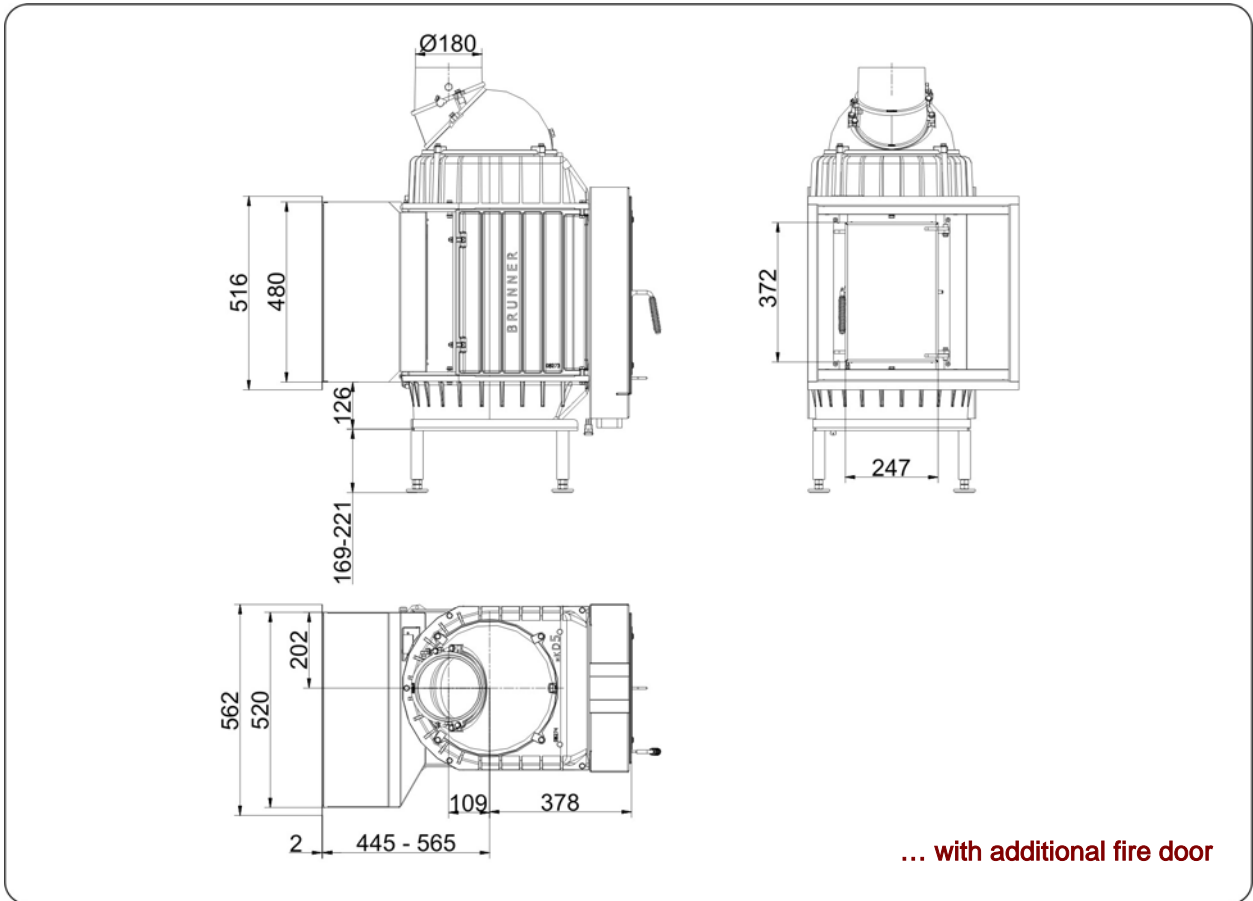

BRUNNER TILE STOVES

HKD 5.1

State: 30.08.2012

BRUNNER[®]
made in germany

Dimension sheet | **HKD 5.1**

Dimension sheet | **HKD 5.1**

Dimension sheet | **HKD 5.1**

Planning and installation

HKD 5.1

Tested according to		EN 13229 W	EN 13229 WA
Values measured at		nominal load	accumulation
Suitable for all construction types according to rules		OK	OK
Data for functional demonstration			
Rated heat power	kW	10	-
Firewood consumption	kg/h	2,7	6
Combustion performance	kW	12	20
Flue gas mass flow	g/s	12	17
Outlet temperature (before heating surface)	°C	470	580
Flue gas temperature after			
attached steel smoke hood	°C	-	-
1 x adjoining cast iron radiator (GNF10)	°C	160	200
7 x accumulation rings (MAS) ¹⁾	°C	-	210
5 m adjoining ceramic accumulator ²⁾	°C	-	180
4 m ceramic modular accumulator (KMS system)	°C	-	190
water boiler	°C	-	-
Necessary supply pressure	Pa	13	15
Combustion air consumption	m ³ /h	35	60
Combustion air connection Ø	mm	125	125
Heat distribution			
Insert / heating surface	%	45 / 45	45 / 45
Glass (single / double)	%	- / 10	- / 10
Boiler	%	-	-
Cross-section of gratings for max. warm air power			
Supply air	cm ²	1400	1400
Warm air	cm ²	1400	1400
Space inside oven chamber			
Distance to oven chamber wall	cm	8	8
Distance to floor	cm	15	15
Heat insulation without / with ³⁾ air gratings			
Wall	cm	18 / 14	18 / 14
Floor	cm	0	0
Ceiling	cm	22 / 17	22 / 17
Insulation of additional fire door DHT	cm	6	6
Brick lining of protected walls	cm	10	10
Weight			
Fireplace + burning chamber	kg	118 + 80	
meets requirement limit values for			
Germany / Austria / Switzerland / Norway		1.BImSchV (Stufe 2) / 15a BVG / LRV / -	