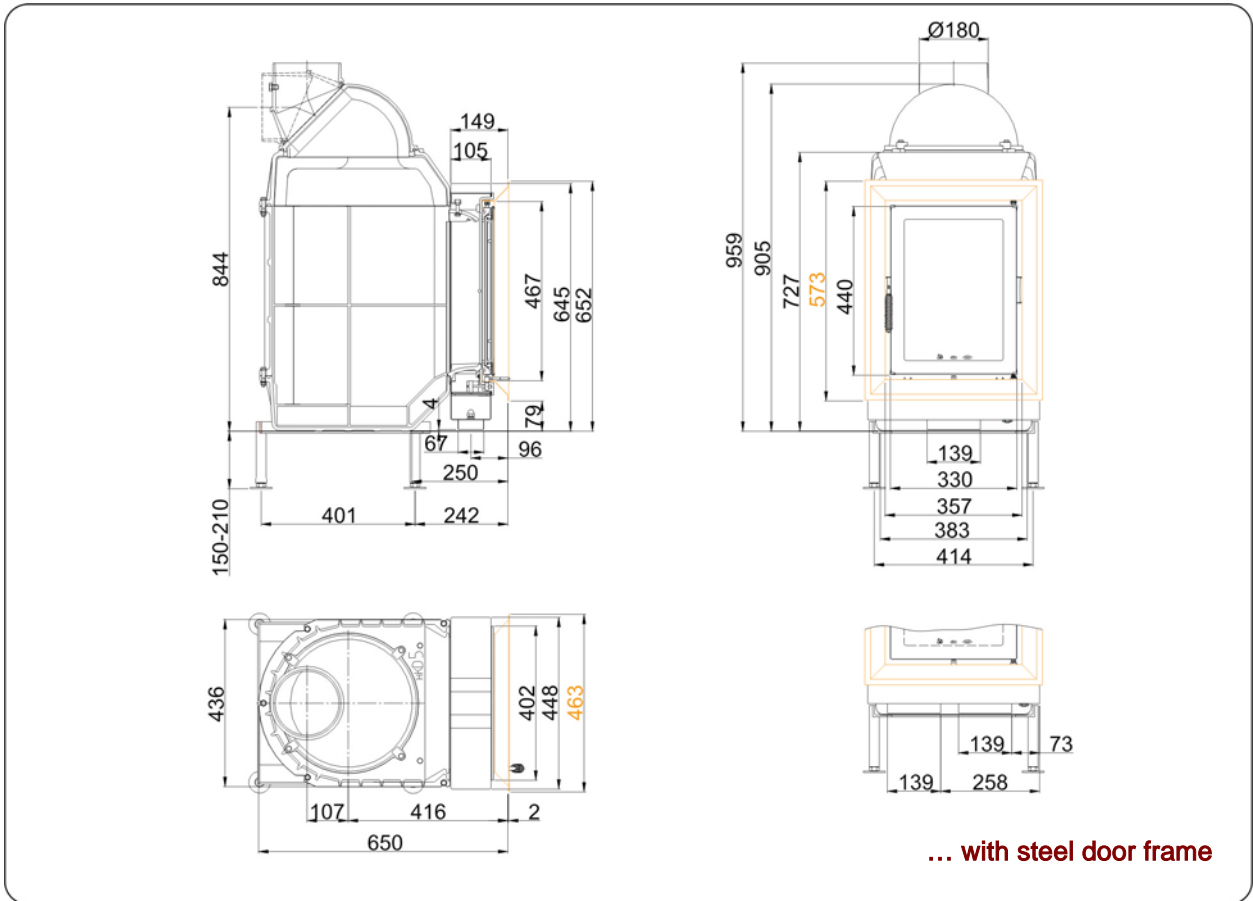

BRUNNER TILE STOVES

HKD 5.1

State: 30.08.2012

BRUNNER[®]
made in germany

Dimension sheet | **HKD 5.1**

Dimension sheet | **HKD 5.1**

Dimension sheet | **HKD 5.1**

Planning and installation

HKD 5.1

Tested according to		EN 13229 W	EN 13229 WA
Values measured at		nominal load	accumulation
Suitable for all construction types according to rules		OK	OK
Data for functional demonstration			
Rated heat power	kW	10	-
Firewood consumption	kg/h	2,7	6
Combustion performance	kW	12	20
Flue gas mass flow	g/s	12	17
Outlet temperature (before heating surface)	°C	470	580
Flue gas temperature after			
attached steel smoke hood	°C	-	-
1 x adjoining cast iron radiator (GNF10)	°C	160	200
7 x accumulation rings (MAS) ¹⁾	°C	-	210
5 m adjoining ceramic accumulator ²⁾	°C	-	180
4 m ceramic modular accumulator (KMS system)	°C	-	190
water boiler	°C	-	-
Necessary supply pressure	Pa	13	15
Combustion air consumption	m ³ /h	35	60
Combustion air connection Ø	mm	125	125
Heat distribution			
Insert / heating surface	%	45 / 45	45 / 45
Glass (single / double)	%	- / 10	- / 10
Boiler	%	-	-
Cross-section of gratings for max. warm air power			
Supply air	cm ²	1400	1400
Warm air	cm ²	1400	1400
Space inside oven chamber			
Distance to oven chamber wall	cm	8	8
Distance to floor	cm	15	15
Heat insulation without / with ³⁾ air gratings			
Wall	cm	18 / 14	18 / 14
Floor	cm	0	0
Ceiling	cm	22 / 17	22 / 17
Insulation of additional fire door DHT	cm	6	6
Brick lining of protected walls	cm	10	10
Weight			
Fireplace + burning chamber	kg	118 + 80	
meets requirement limit values for			
Germany / Austria / Switzerland / Norway		1.BImSchV (Stufe 2) / 15a BVG / LRV / -	