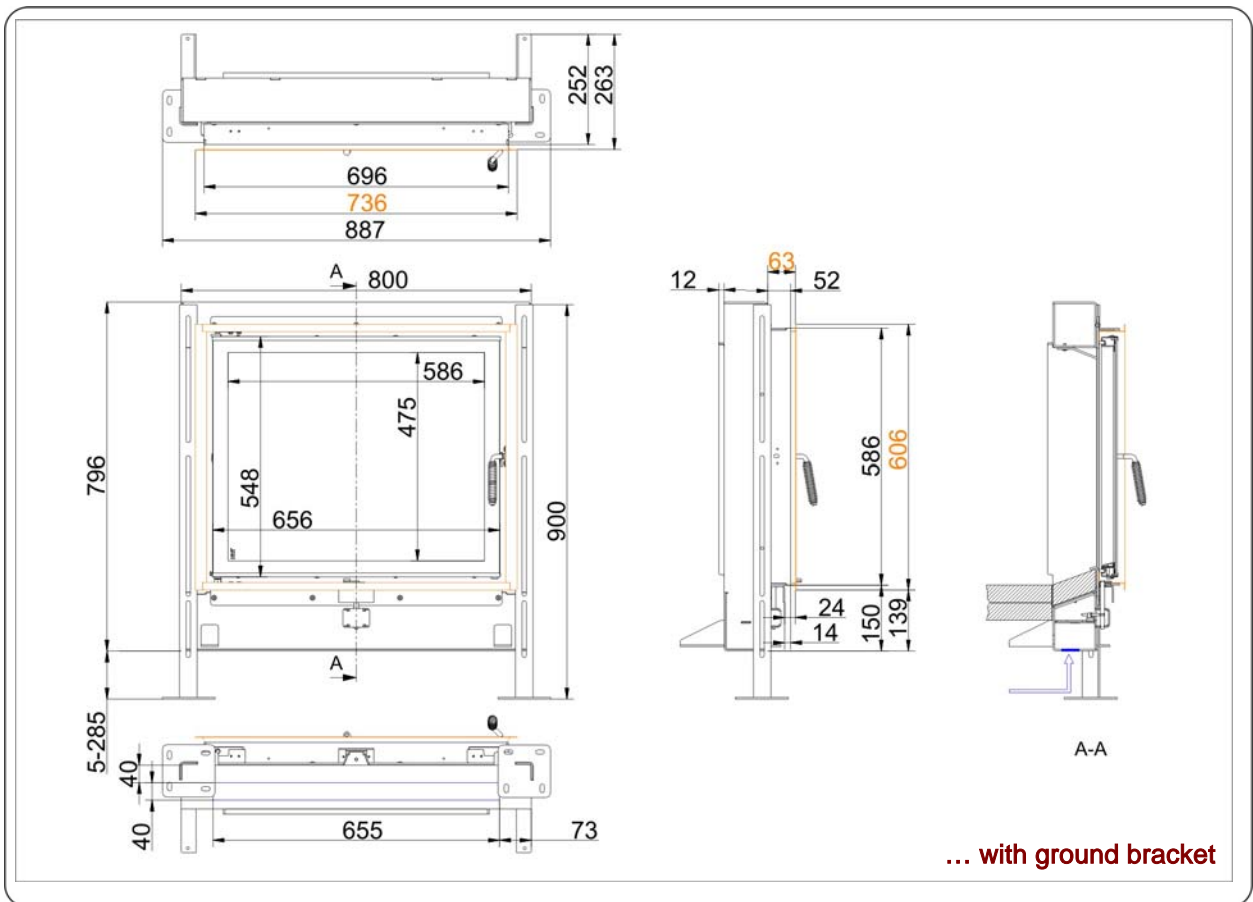

## BRUNNER ACCUMULATION STOVE DOORS

### GOT 57/67

State: 30.08.2012

**BRUNNER**<sup>®</sup>  
*made in germany*

Dimension sheet | **GOT 57/67**

## GOT 57/67

appropriate to fill quantity up to	kg	20
loss of pressure	Pa	1
max. free cross-section of the combustion air opening	cm <sup>2</sup>	242
Combustion air connection	mm	655 x 40
		56

Ulrich Brunner GmbH  
Zellhuber Ring 17 -18  
D-84307 Eggenfelden  
Phone: +49 / (0)87 21 / 7 71-0  
Fax: +49 / (0)87 21 / 7 71-100  
info@brunner.de | www.brunner.de