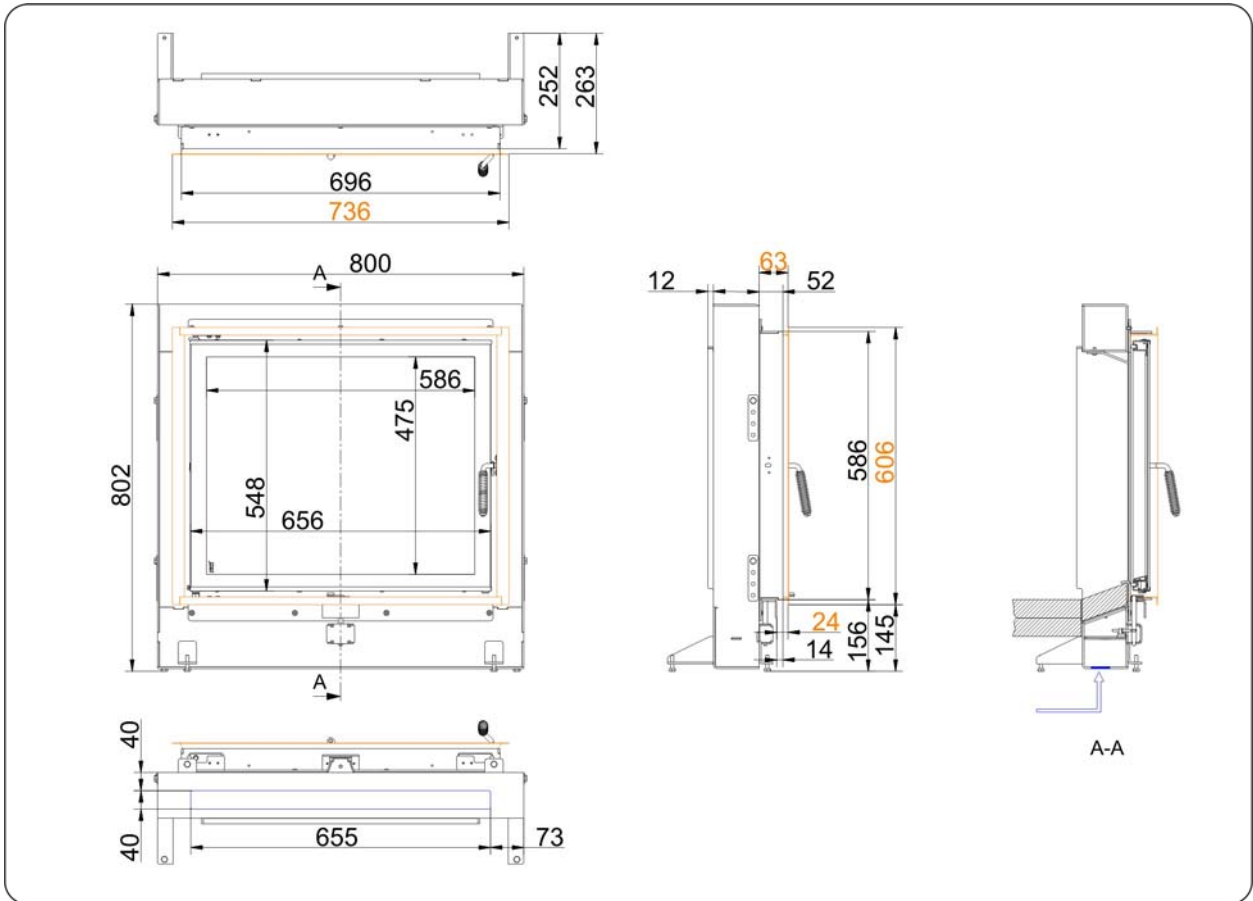

## BRUNNER ACCUMULATION STOVE DOORS

### GOT 57/67

State: 30.08.2012

**BRUNNER**<sup>®</sup>  
*made in germany*

Dimension sheet | **GOT 57/67**

## GOT 57/67

appropriate to fill quantity up to	kg	20
loss of pressure	Pa	1
max. free cross-section of the combustion air opening	cm <sup>2</sup>	242
Combustion air connection	mm	655 x 40
		56

Ulrich Brunner GmbH  
Zellhuber Ring 17 -18  
D-84307 Eggenfelden  
Phone: +49 / (0)87 21 / 7 71-0  
Fax: +49 / (0)87 21 / 7 71-100  
info@brunner.de | www.brunner.de