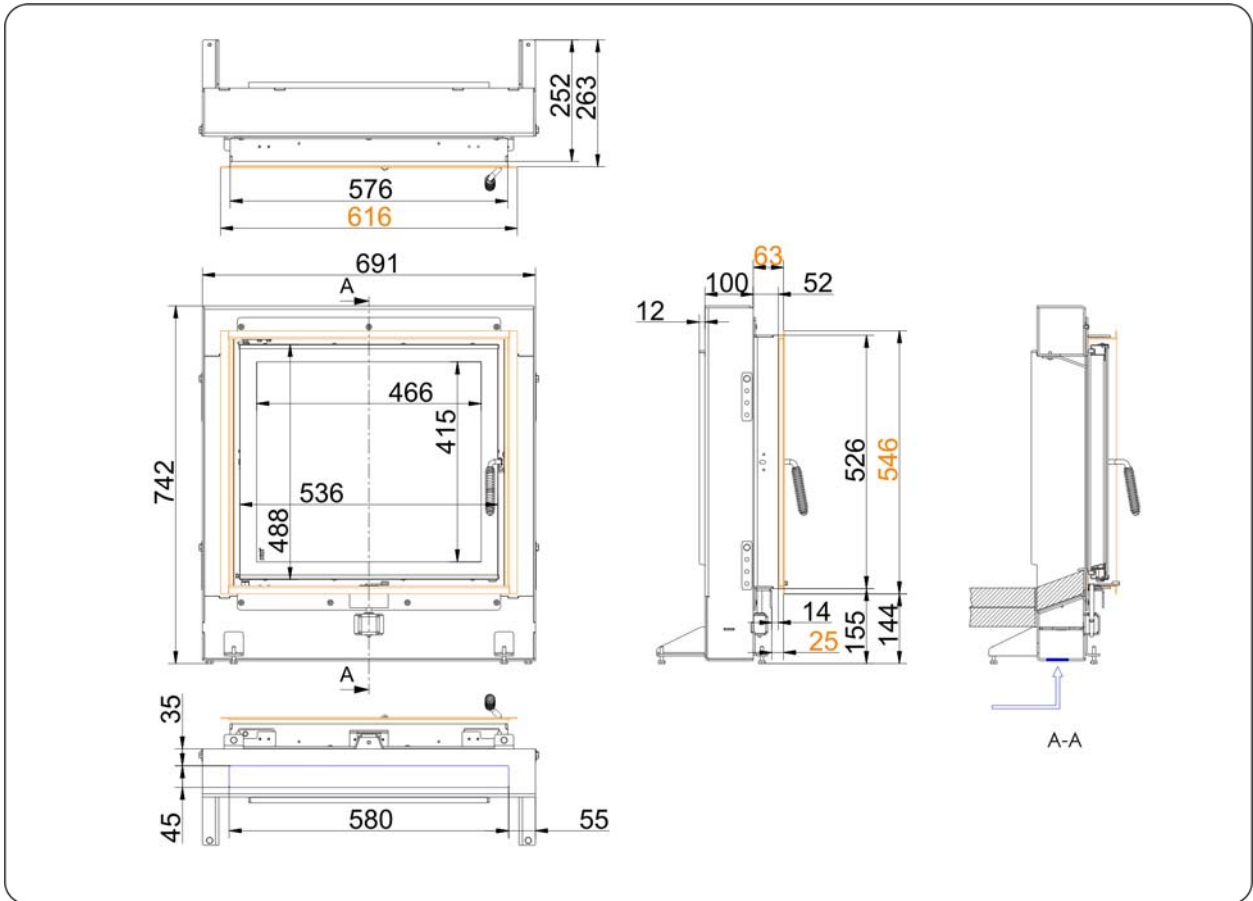

## BRUNNER ACCUMULATION STOVE DOORS

### GOT 51/55

State: 30.08.2012

**BRUNNER**<sup>®</sup>  
*made in germany*

Dimension sheet | **GOT 51/55**

We suggest for CAD planing Palette CAD. Permanent updated drawings: [www.brunner.de](http://www.brunner.de)  
 Frames / front versions are marked colored.

## GOT 51/55

appropriate to fill quantity up to	kg	20
loss of pressure	Pa	1
max. free cross-section of the combustion air opening	cm <sup>2</sup>	215
Combustion air connection	mm	580 x 45
		54

Ulrich Brunner GmbH  
Zellhuber Ring 17 -18  
D-84307 Eggenfelden  
Phone: +49 / (0)87 21 / 7 71-0  
Fax: +49 / (0)87 21 / 7 71-100  
info@brunner.de | www.brunner.de