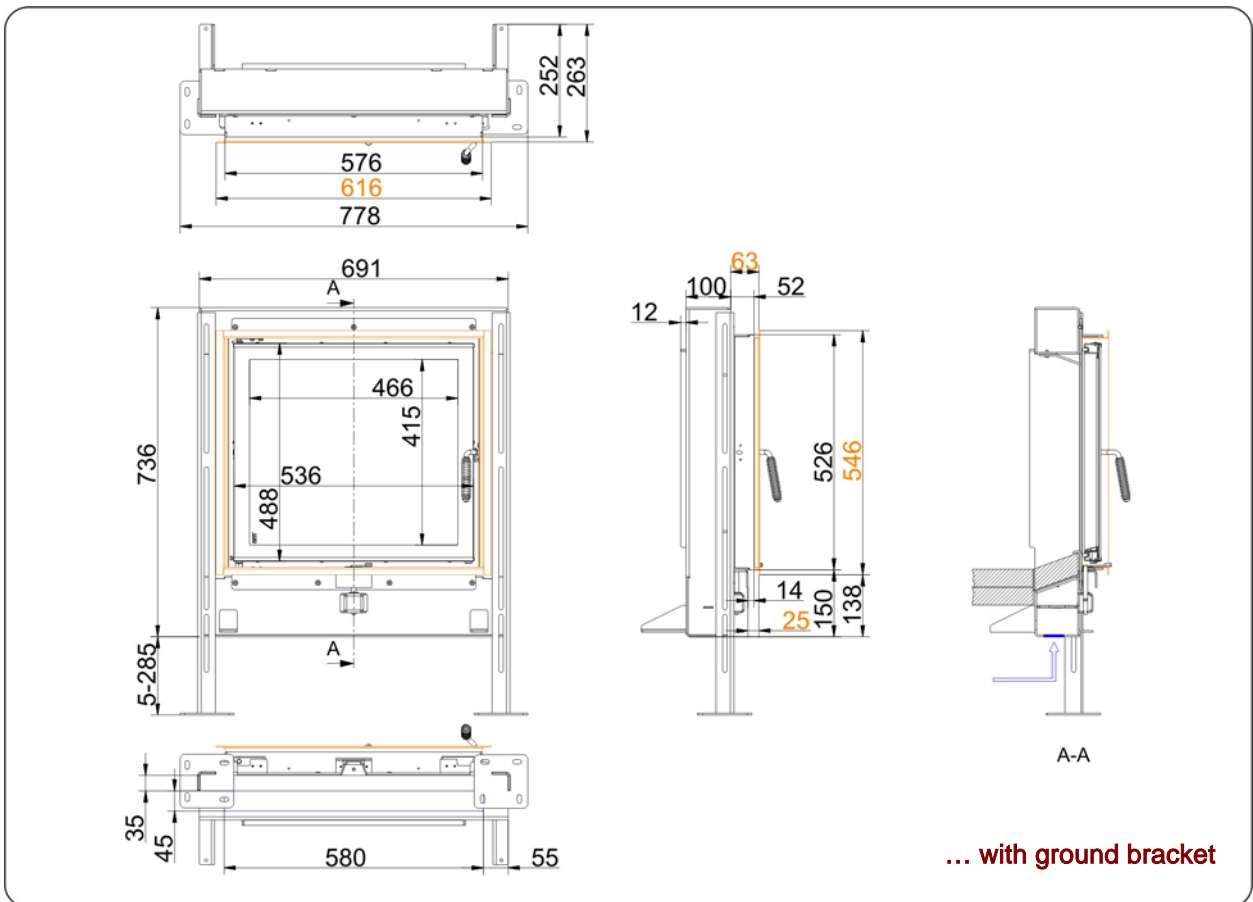

## BRUNNER ACCUMULATION STOVE DOORS

### GOT 51/55

State: 30.08.2012

**BRUNNER**<sup>®</sup>  
*made in germany*

Dimension sheet | **GOT 51/55**

We suggest for CAD planing Palette CAD. Permanent updated drawings: [www.brunner.de](http://www.brunner.de)  
 Frames / front versions are marked colored.

## GOT 51/55

appropriate to fill quantity up to	kg	20
loss of pressure	Pa	1
max. free cross-section of the combustion air opening	cm <sup>2</sup>	215
Combustion air connection	mm	580 x 45
		54

Ulrich Brunner GmbH  
Zellhuber Ring 17 -18  
D-84307 Eggenfelden  
Phone: +49 / (0)87 21 / 7 71-0  
Fax: +49 / (0)87 21 / 7 71-100  
info@brunner.de | www.brunner.de