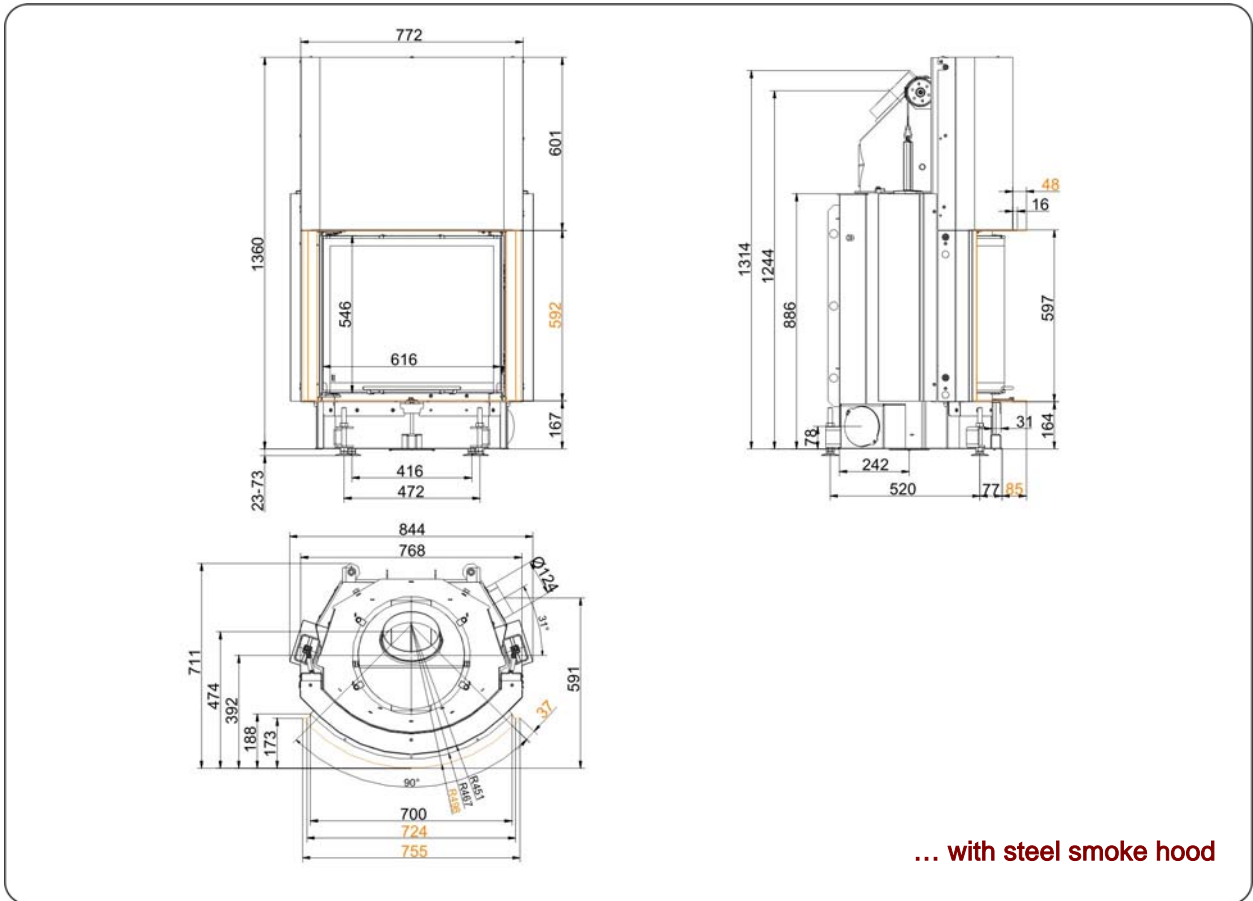

Kompakt-Kamin 57/67 rund lifting doors

State: 30.08.2012

BRUNNER[®]
made in germany

Dimension sheet | **Kompakt-Kamin 57/67 rund lifting doors**

Planning and installation

Kompakt-Kamin 57/67 rund

Tested according to		EN 13229 W	EN 13229 WA	EN 13229 W
Values measured at		nominal load	accumulation	open door
Suitable for all construction types according to rules		OK	OK	OK
Data for functional demonstration				
Rated heat power	kW	11	-	-
Firewood consumption	kg/h	3,3	5	3
Combustion performance	kW	14	23	15
Flue gas mass flow	g/s	10,5	22	60
Outlet temperature (before heating surface)	°C	-	350	-
Flue gas temperature after				
attached steel smoke hood	°C	250	-	130
1 x adjoining cast iron radiator (GNF10)	°C	-	190	-
6 x accumulation rings (MAS) ¹⁾	°C	-	235	-
2 m adjoining ceramic accumulator ²⁾	°C	-	180	-
ceramic modular accumulator (KMS system)	°C	-	-	-
water boiler	°C	-	-	-
Necessary supply pressure	Pa	13	13	10
Combustion air consumption	m ³ /h	40	40	94
Combustion air connection Ø	mm	125	125	-
Heat distribution				
Insert / heating surface	%	30 / 30	30 / 30	- / -
Glass (single / double)	%	40 / -	40 / -	- / -
Boiler	%	-	-	-
Cross-section of gratings for max. warm air power				
Supply air	cm ²	900	1000	0
Warm air	cm ²	900	1000	0
Minimal oven surface for closed construction type				
Surface giving off heat	m ²	5,5	5,5	-
Space inside oven chamber				
Distance to oven chamber wall	cm	8	8	8
Distance to floor	cm	-	-	-
Heat insulation without / with ³⁾ air gratings				
Wall	cm	14 / 10	16 / 12	14 / 10
Floor	cm	4 / 2	4 / 2	4 / 2
Ceiling	cm	16 / 12	25 / 18	16 / 12
Insulation of additional fire door DHT	cm	6	6	6
Brick lining of protected walls	cm	10	10	10
Weight				
Fireplace + burning chamber	kg		157 + 61	
meets requirement limit values for				
Germany / Austria / Switzerland / Norway		1.BImSchV (Stufe 2) / 15a BVG / LRV / -		