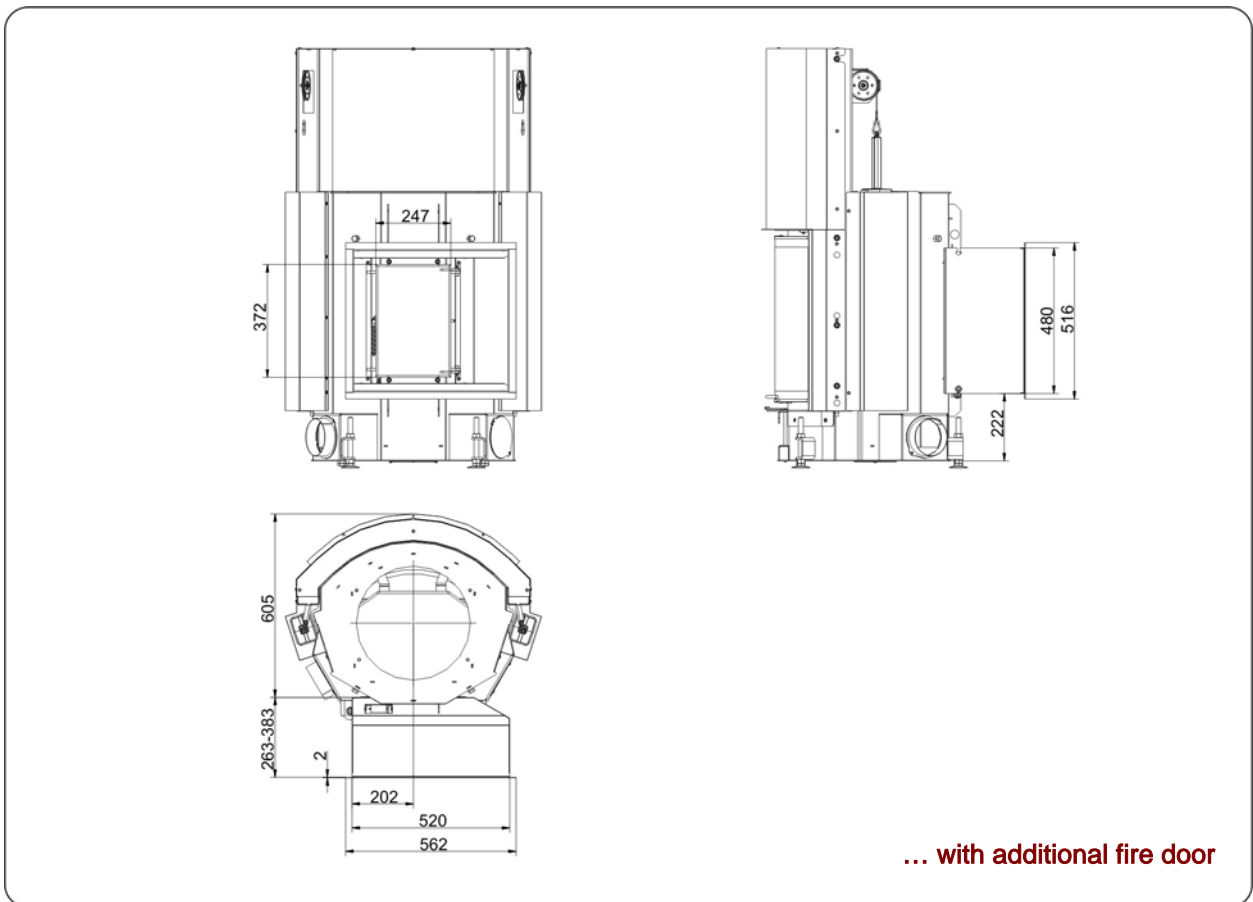

Kompakt-Kamin 57/67 rund lifting doors

State: 30.08.2012

BRUNNER[®]
made in germany

Dimension sheet | **Kompakt-Kamin 57/67 rund lifting doors**

Planning and installation

Kompakt-Kamin 57/67 rund

Tested according to		EN 13229 W	EN 13229 WA	EN 13229 W
Values measured at		nominal load	accumulation	open door
Suitable for all construction types according to rules		OK	OK	OK
Data for functional demonstration				
Rated heat power	kW	11	-	-
Firewood consumption	kg/h	3,3	5	3
Combustion performance	kW	14	23	15
Flue gas mass flow	g/s	10,5	22	60
Outlet temperature (before heating surface)	°C	-	350	-
Flue gas temperature after				
attached steel smoke hood	°C	250	-	130
1 x adjoining cast iron radiator (GNF10)	°C	-	190	-
6 x accumulation rings (MAS) ¹⁾	°C	-	235	-
2 m adjoining ceramic accumulator ²⁾	°C	-	180	-
ceramic modular accumulator (KMS system)	°C	-	-	-
water boiler	°C	-	-	-
Necessary supply pressure	Pa	13	13	10
Combustion air consumption	m ³ /h	40	40	94
Combustion air connection Ø	mm	125	125	-
Heat distribution				
Insert / heating surface	%	30 / 30	30 / 30	- / -
Glass (single / double)	%	40 / -	40 / -	- / -
Boiler	%	-	-	-
Cross-section of gratings for max. warm air power				
Supply air	cm ²	900	1000	0
Warm air	cm ²	900	1000	0
Minimal oven surface for closed construction type				
Surface giving off heat	m ²	5,5	5,5	-
Space inside oven chamber				
Distance to oven chamber wall	cm	8	8	8
Distance to floor	cm	-	-	-
Heat insulation without / with ³⁾ air gratings				
Wall	cm	14 / 10	16 / 12	14 / 10
Floor	cm	4 / 2	4 / 2	4 / 2
Ceiling	cm	16 / 12	25 / 18	16 / 12
Insulation of additional fire door DHT	cm	6	6	6
Brick lining of protected walls	cm	10	10	10
Weight				
Fireplace + burning chamber	kg		157 + 61	
meets requirement limit values for				
Germany / Austria / Switzerland / Norway		1.BImSchV (Stufe 2) / 15a BVG / LRV / -		