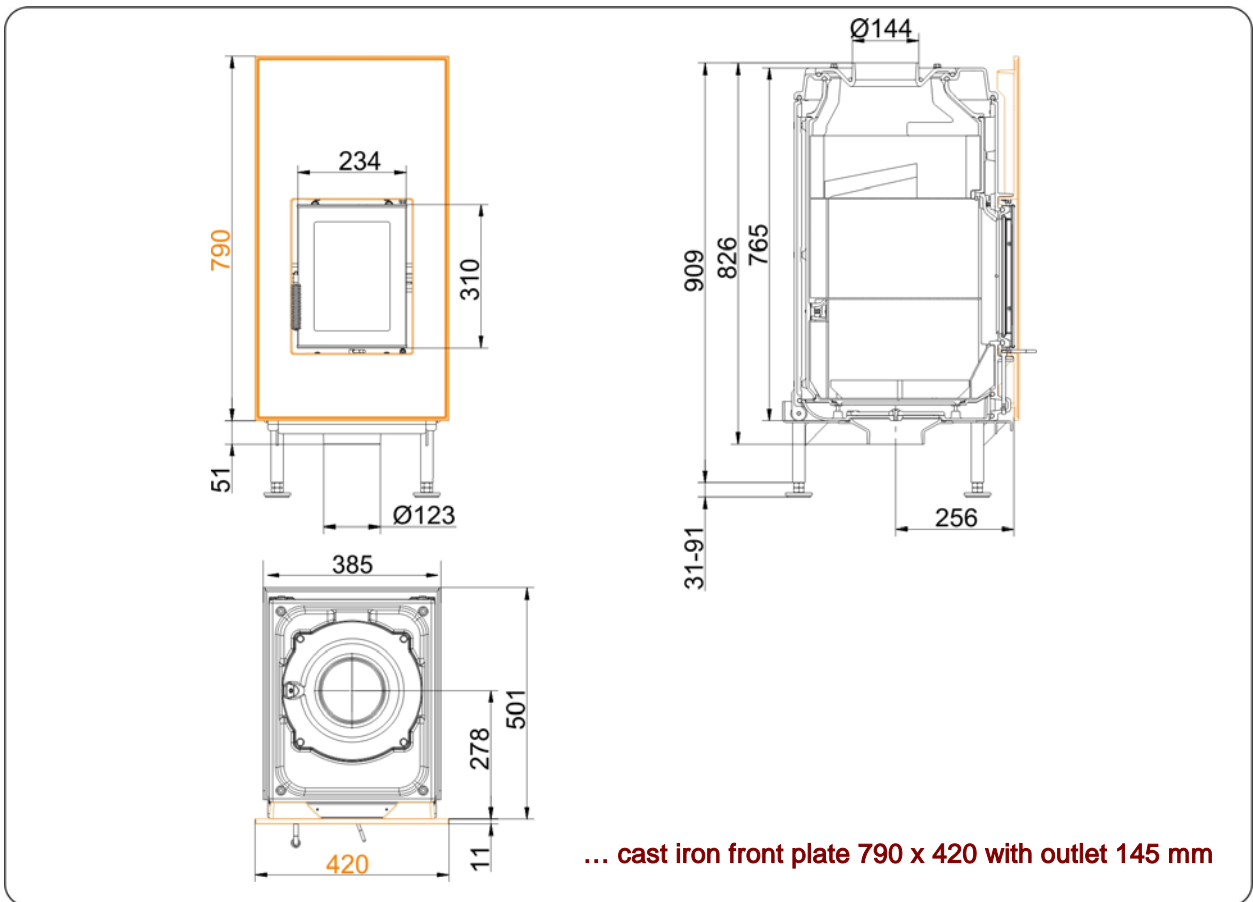

### KKE 33

State: 08.11.2012

**BRUNNER**<sup>®</sup>  
*made in germany*

Dimension sheet | **KKE 33**

## KKE 33

Tested according to		EN 13229 W	EN 13229 WA
Values measured at		nominal load	accumulation
Suitable for all construction types according to rules		OK	OK
<b>Data for functional demonstration</b>			
Rated heat power	kW	7	
Firewood consumption	kg/h	2,0	3,2
Combustion performance	kW	8,0	13
Flue gas mass flow	g/s	8	13
Outlet temperature (before heating surface)	°C	570	620
Flue gas temperature after			
attached steel smoke hood	°C	-	-
1 x adjoining cast iron radiator (GNF10)	°C	140	160
accumulation rings (MAS) <sup>1)</sup>	°C	-	-
4,5 m adjoining ceramic accumulator <sup>2)</sup>	°C	-	-
3,5 m ceramic modular accumulator (KMS system)	°C	-	200
water boiler	°C	-	-
Necessary supply pressure	Pa	12	15
Combustion air consumption	m³/h	20	35
Combustion air connection Ø	mm	125	125
<b>Heat distribution</b>			
Insert / heating surface	%	40 / 50	40 / 50
Glass (single / double)	%	- / 10	- / 10
Boiler	%	-	-
<b>Cross-section of gratings for max. warm air power</b>			
Supply air	cm²	1200	1200
Warm air	cm²	1200	1200
<b>Space inside oven chamber</b>			
Distance to oven chamber wall	cm	8	8
Distance to floor	cm	15	15
<b>Heat insulation without / with <sup>3)</sup> air gratings</b>			
Wall	cm	10 / 7	10 / 7
Floor	cm	0	0
Ceiling	cm	22 / 16	22 / 16
Insulation of additional fire door DHT	cm	-	-
Brick lining of protected walls	cm	10	10
<b>Weight</b>			
Fireplace + burning chamber	kg	166 + 38	
<b>meets requirement limit values for</b>			
Germany / Austria / Switzerland / Norway		1.BImSchV (Stufe 2) / 15. BVG / LRV / -	