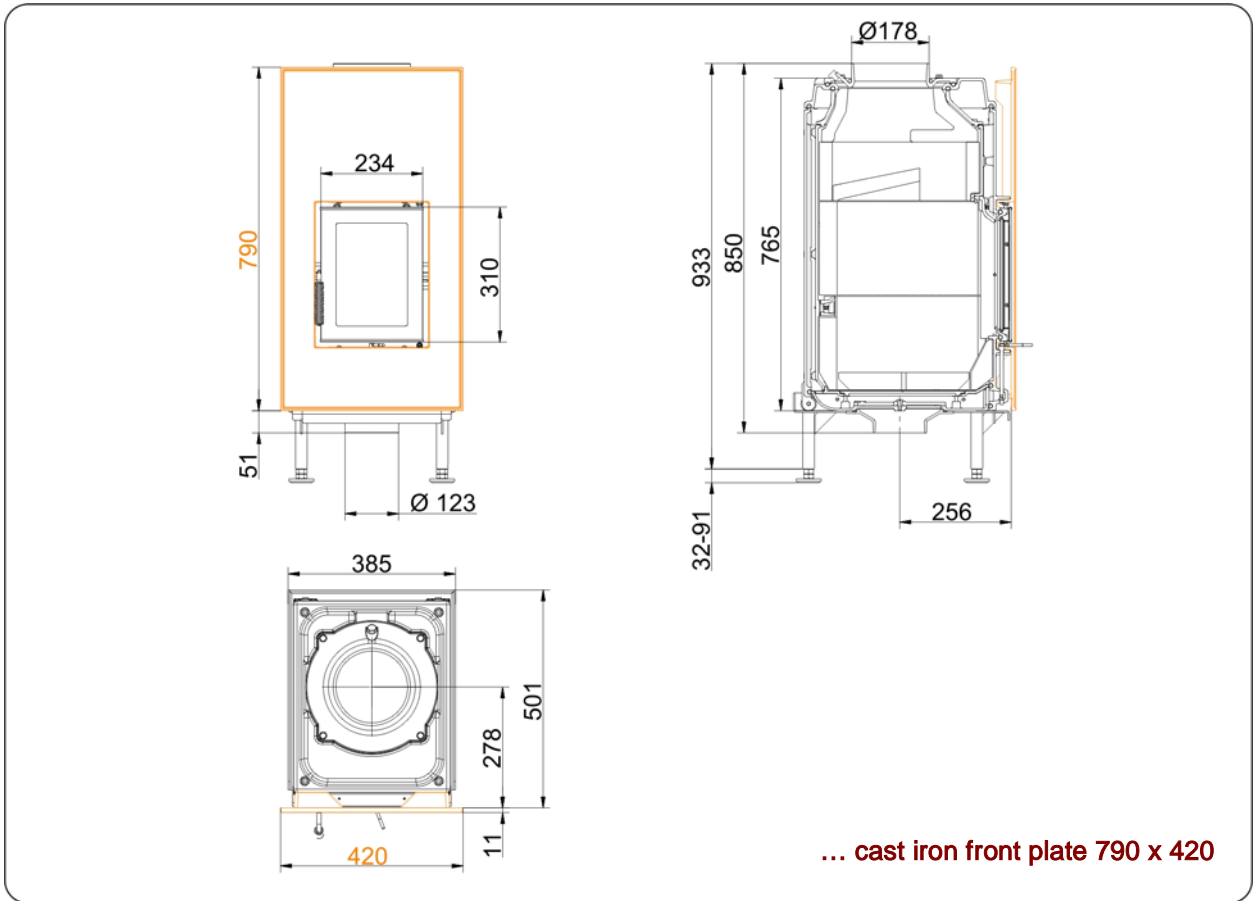

### KKE 33

State: 08.11.2012

**BRUNNER**<sup>®</sup>  
*made in germany*

Dimension sheet | **KKE 33**

## KKE 33

Tested according to		EN 13229 W	EN 13229 WA
Values measured at		nominal load	accumulation
Suitable for all construction types according to rules		OK	OK
<b>Data for functional demonstration</b>			
Rated heat power	kW	7	
Firewood consumption	kg/h	2,0	3,2
Combustion performance	kW	8,0	13
Flue gas mass flow	g/s	8	13
Outlet temperature (before heating surface)	°C	570	620
Flue gas temperature after			
attached steel smoke hood	°C	-	-
1 x adjoining cast iron radiator (GNF10)	°C	140	160
accumulation rings (MAS) <sup>1)</sup>	°C	-	-
4,5 m adjoining ceramic accumulator <sup>2)</sup>	°C	-	-
3,5 m ceramic modular accumulator (KMS system)	°C	-	200
water boiler	°C	-	-
Necessary supply pressure	Pa	12	15
Combustion air consumption	m³/h	20	35
Combustion air connection Ø	mm	125	125
<b>Heat distribution</b>			
Insert / heating surface	%	40 / 50	40 / 50
Glass (single / double)	%	- / 10	- / 10
Boiler	%	-	-
<b>Cross-section of gratings for max. warm air power</b>			
Supply air	cm²	1200	1200
Warm air	cm²	1200	1200
<b>Space inside oven chamber</b>			
Distance to oven chamber wall	cm	8	8
Distance to floor	cm	15	15
<b>Heat insulation without / with <sup>3)</sup> air gratings</b>			
Wall	cm	10 / 7	10 / 7
Floor	cm	0	0
Ceiling	cm	22 / 16	22 / 16
Insulation of additional fire door DHT	cm	-	-
Brick lining of protected walls	cm	10	10
<b>Weight</b>			
Fireplace + burning chamber	kg	166 + 38	
<b>meets requirement limit values for</b>			
Germany / Austria / Switzerland / Norway		1.BImSchV (Stufe 2) / 15. BVG / LRV / -	