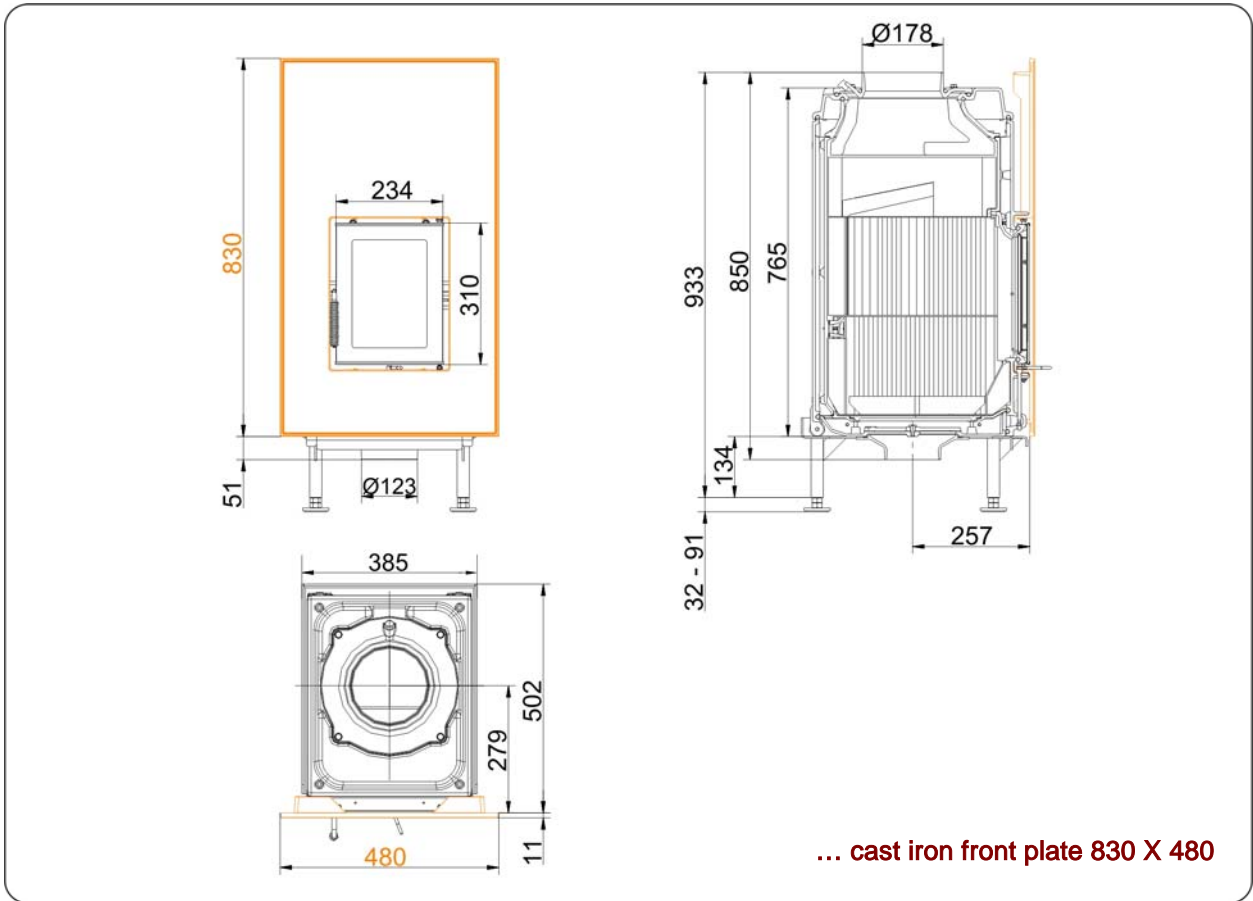

### KKE 33

State: 08.11.2012

**BRUNNER**<sup>®</sup>  
*made in germany*

Dimension sheet | **KKE 33**

## KKE 33

Tested according to		EN 13229 W	EN 13229 WA
Values measured at		nominal load	accumulation
Suitable for all construction types according to rules		OK	OK
<b>Data for functional demonstration</b>			
Rated heat power	kW	7	
Firewood consumption	kg/h	2,0	3,2
Combustion performance	kW	8,0	13
Flue gas mass flow	g/s	8	13
Outlet temperature (before heating surface)	°C	570	620
Flue gas temperature after			
attached steel smoke hood	°C	-	-
1 x adjoining cast iron radiator (GNF10)	°C	140	160
accumulation rings (MAS) <sup>1)</sup>	°C	-	-
4,5 m adjoining ceramic accumulator <sup>2)</sup>	°C	-	-
3,5 m ceramic modular accumulator (KMS system)	°C	-	200
water boiler	°C	-	-
Necessary supply pressure	Pa	12	15
Combustion air consumption	m³/h	20	35
Combustion air connection Ø	mm	125	125
<b>Heat distribution</b>			
Insert / heating surface	%	40 / 50	40 / 50
Glass (single / double)	%	- / 10	- / 10
Boiler	%	-	-
<b>Cross-section of gratings for max. warm air power</b>			
Supply air	cm²	1200	1200
Warm air	cm²	1200	1200
<b>Space inside oven chamber</b>			
Distance to oven chamber wall	cm	8	8
Distance to floor	cm	15	15
<b>Heat insulation without / with <sup>3)</sup> air gratings</b>			
Wall	cm	10 / 7	10 / 7
Floor	cm	0	0
Ceiling	cm	22 / 16	22 / 16
Insulation of additional fire door DHT	cm	-	-
Brick lining of protected walls	cm	10	10
<b>Weight</b>			
Fireplace + burning chamber	kg	166 + 38	
<b>meets requirement limit values for</b>			
Germany / Austria / Switzerland / Norway		1.BImSchV (Stufe 2) / 15. BVG / LRV / -	