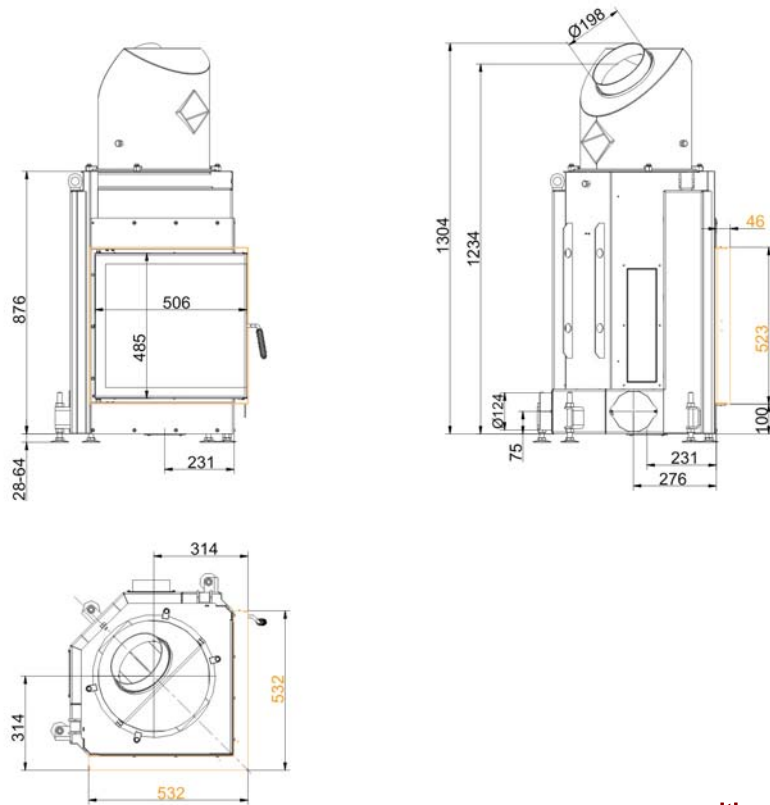

Eck-Kamin 51/52/52 side opening doors

Version 4.2

BRUNNER[®]
made in germany

Dimension sheet | **Eck-Kamin 51/52/52 side opening doors**

... with steel smoke hood

Planning and installation

Eck-Kamin 51/52/52

Tested according to		EN 13229 W	EN 13229 WA	EN 13229 W
Values measured at		nominal load	accumulation	open door
Suitable for all construction types according to rules		OK	OK	OK
Data for functional demonstration				
Rated heat power	kW	10	-	-
Firewood consumption	kg/h	3	5	3
Combustion performance	kW	13	22	13
Flue gas mass flow	g/s	12	21	81
Outlet temperature (before heating surface)	°C	-	340	-
Flue gas temperature after				
attached steel smoke hood	°C	210	246	116
1 x adjoining cast iron radiator (GNF10)	°C	-	124	-
6 x accumulation rings (MAS) ¹⁾	°C	-	210	-
2 m adjoining ceramic accumulator ²⁾	°C	-	-	-
ceramic modular accumulator (KMS system)	°C	-	-	-
water boiler	°C	-	-	-
Necessary supply pressure	Pa	13	15	8
Combustion air consumption	m ³ /h	30	50	200
Combustion air connection Ø	mm	125	125	-
Heat distribution				
Insert / heating surface	%	25 / 30	25 / 30	- / -
Glass (single / double)	%	45 / -	45 / -	- / -
Boiler	%	-	-	-
Cross-section of gratings for max. warm air power				
Supply air	cm ²	900	900	0
Warm air	cm ²	900	900	0
Minimal oven surface for closed construction type				
Surface giving off heat	m ²	4,0	4,0	-
Space inside oven chamber				
Distance to oven chamber wall	cm	8	8	8
Distance to floor	cm	15	15	15
Heat insulation without / with ³⁾ air gratings				
Wall	cm	14 / 10	14 / 10	14 / 10
Floor	cm	2 / 2	2 / 2	2 / 2
Ceiling	cm	16 / 12	16 / 12	16 / 12
Insulation of additional fire door DHT	cm	-	-	-
Brick lining of protected walls	cm	10	10	10
Weight				
Fireplace + burning chamber	kg		190 + 64	
Approvals				
Germany / Austria / Switzerland		1.BImSchV (Stufe 1) / 15a BVG / LRV		